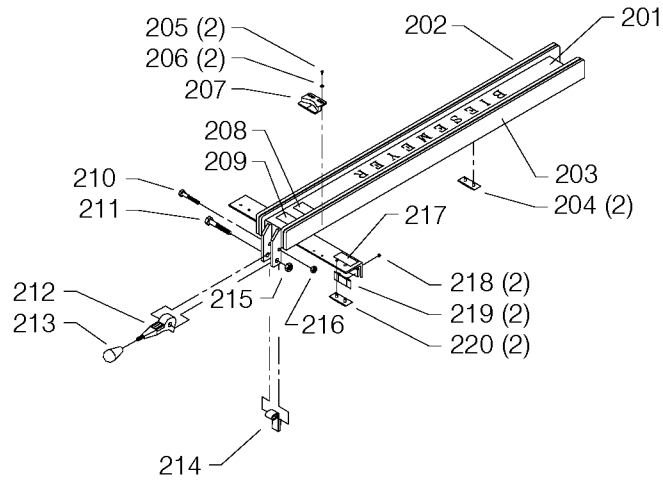

FOR MODEL 36-843

Parts List for 36-843 Type 1

Item Number	Part Number	Description	Qty Required
1	1086334S	SEE THRU GUARD	1
1	1086935	BLADE GUARD	1
1	734639	SEE THRU BL GD	1
1	000000-00	No Longer Available	1
2	1086388S	PUSH NUT CAP	2
3	1087811S	PIN	1
5	1086353S	SPRING	1
6	422160470001S	KICK BACK FINGER	2
7	422040710007S	PIN	1
8	1086337S	PIVOT BRACKET	1
9	1086387S	PUSH NUT	1
10	905010106729S	PIN	1
11	422040860002S	SPLITTER W/BUSHING	1
12	901010600649S	CAP SCREW	1
13	904010101620S	WASHER	2
14	904020101703S	LOCK WASHER	1
15	422040140052S	SPLITTER BRACKET	1
16	422040890003S	SUPPORT ROD	1
17	422040140053S	BRACKET	1
18	901010600649S	CAP SCREW	3
19	902010201226S	NUT	1
20	904030201751	LOCK WASHER	1
21	422030720001S	PLATE	1
22	422040140037S	SPLITTER BRACKET	1
23	904010101620S	WASHER	2
24	901030131698S	CAP SCREW	1
25	901030100757S	CAP SCREW	1

Parts List for 36-843 Type 1

Item Number	Part Number	Description	Qty Required
26	422020740001S	HOLE PLUG	1
27	422020600003S	HANDLE	1
28	904070105555S	FIBRE WSHR	1
29	422013550004	MITER GAGE BODY	1
29	34-895	MITER GAUGE	1
30	901041501181S	SET SCREW	1
31	901041509428S	SET SCREW	3
32	422010750001S	POINTER	1
33	34-895	MITER GAUGE	1
34	422010880004S	STOP LINK	1
35	901041501181S	SET SCREW	1
36	422040720001S	PLATE	1
37	901020305750S	MACHINE SCREW	1
38	422011120001S	SCREW	1
40	A24617S	10INUNIV WING	1
40	438010110077S	PLUG	3
41	901010609964	SCREW	6
42	904100312097S	SPECIAL WASHER	6
43	904020101703S	LOCK WASHER	2
45	901030331046S	FLAT HEAD SCREW	1
46	902010101300S	HEX NUT	1
47	904010101620S	WASHER	1
48	902012931513S	KEPS NUT	2
49	422400140014	BRACKET	1
50	901024531123S	SCREW	2
51	438013170154	STARTER	1
52	438010040007S	CLAMP	2