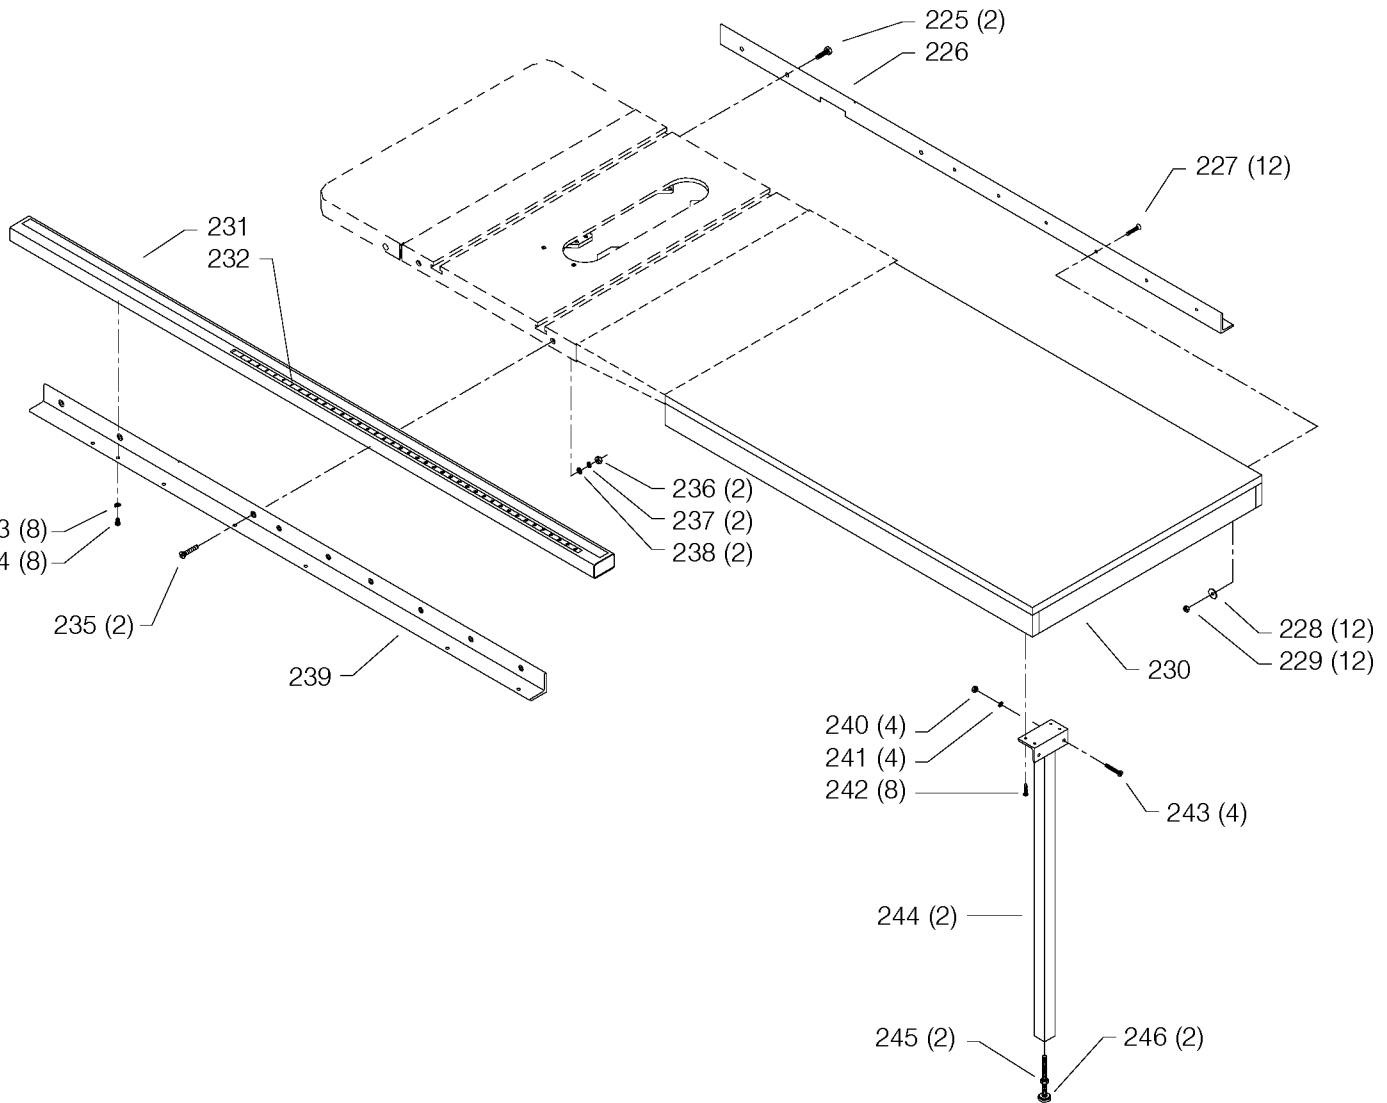

FOR MODEL 36-843

Parts List for 36-843 Type 1

Item Number	Part Number	Description	Qty Required
1	1086334S	SEE THRU GUARD	1
1	1086935	BLADE GUARD	1
1	734639	SEE THRU BL GD	1
1	000000-00	No Longer Available	1
2	1086388S	PUSH NUT CAP	2
3	1087811S	PIN	1
5	1086353S	SPRING	1
6	422160470001S	KICK BACK FINGER	2
7	422040710007S	PIN	1
8	1086337S	PIVOT BRACKET	1
9	1086387S	PUSH NUT	1
10	905010106729S	PIN	1
11	422040860002S	SPLITTER W/BUSHING	1
12	901010600649S	CAP SCREW	1
13	904010101620S	WASHER	2
14	904020101703S	LOCK WASHER	1
15	422040140052S	SPLITTER BRACKET	1
16	422040890003S	SUPPORT ROD	1
17	422040140053S	BRACKET	1
18	901010600649S	CAP SCREW	3
19	902010201226S	NUT	1
20	904030201751	LOCK WASHER	1
21	422030720001S	PLATE	1
22	422040140037S	SPLITTER BRACKET	1
23	904010101620S	WASHER	2
24	901030131698S	CAP SCREW	1
25	901030100757S	CAP SCREW	1

Parts List for 36-843 Type 1

Item Number	Part Number	Description	Qty Required
26	422020740001S	HOLE PLUG	1
27	422020600003S	HANDLE	1
28	904070105555S	FIBRE WSHR	1
29	422013550004	MITER GAGE BODY	1
29	34-895	MITER GAUGE	1
30	901041501181S	SET SCREW	1
31	901041509428S	SET SCREW	3
32	422010750001S	POINTER	1
33	34-895	MITER GAUGE	1
34	422010880004S	STOP LINK	1
35	901041501181S	SET SCREW	1
36	422040720001S	PLATE	1
37	901020305750S	MACHINE SCREW	1
38	422011120001S	SCREW	1
40	A24617S	10INUNIV WING	1
40	438010110077S	PLUG	3
41	901010609964	SCREW	6
42	904100312097S	SPECIAL WASHER	6
43	904020101703S	LOCK WASHER	2
45	901030331046S	FLAT HEAD SCREW	1
46	902010101300S	HEX NUT	1
47	904010101620S	WASHER	1
48	902012931513S	KEPS NUT	2
49	422400140014	BRACKET	1
50	901024531123S	SCREW	2
51	438013170154	STARTER	1
52	438010040007S	CLAMP	2