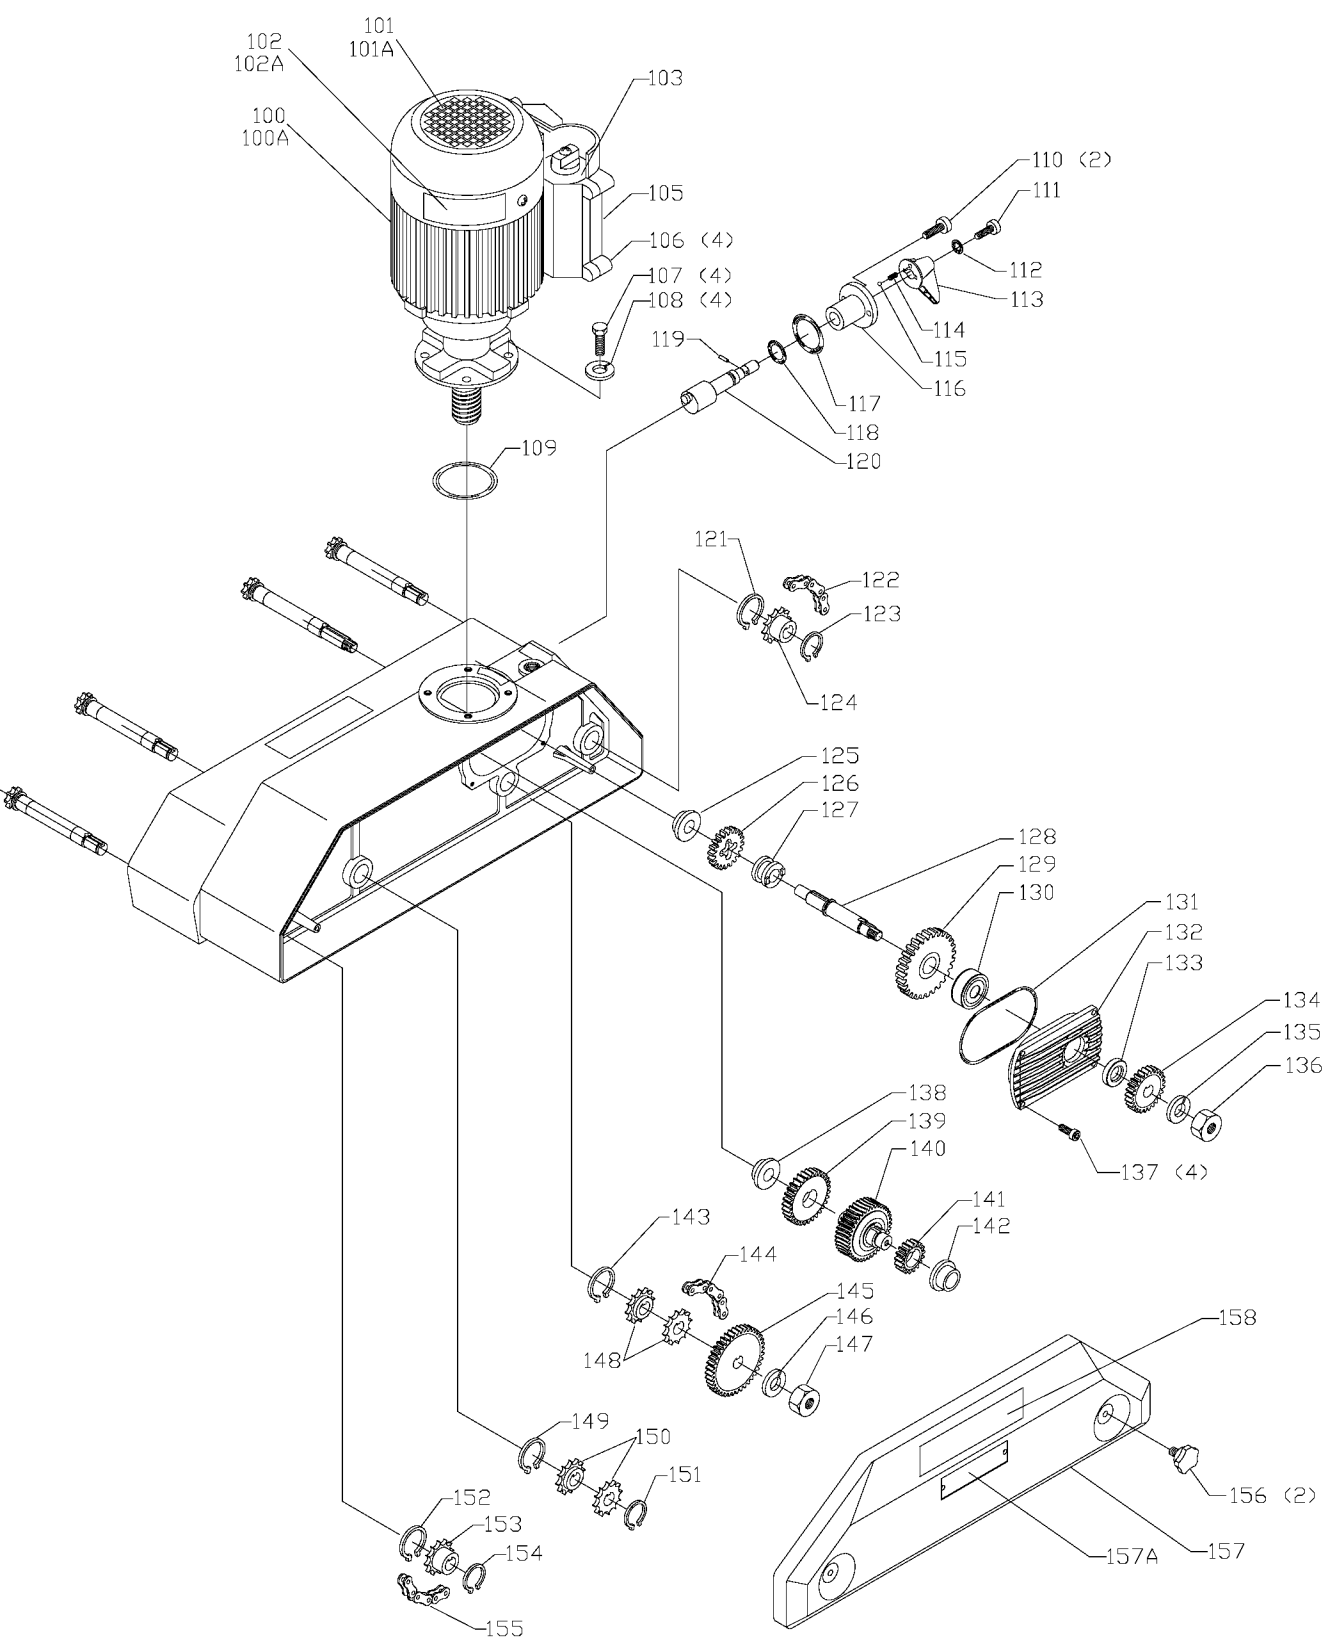

## Parts List for 36-840 Type 1

Item Number	Part Number	Description	Qty Required
1	1340478	NUT	4
2	1246065	LOCKWASHER	4
3	1347864	GREASE FITTING	4
4	1348070	SUPPORT RH	2
4	1348135	SUPPORT LH	2
5	1246004	CAP SCREW	4
6	904030201667	WASHER	4
7	1348072	SPROCKET 22 TOOTH	4
8	1348073	CHAIN 26 LINKS	4
9	1348074	HUB	4
10	1348076A	SHAFT	4
11	1347864	GREASE FITTING	4
12	1348077	COVER	4
13	1340496	ROLLER	4
14	904030201750	LOCK WASHER	4
15	1243554	SCREW	4
16	1330398	SCREW	8
17	1348075	SHAFT	4
18	1348078	SHAFT W/THREAD	4
19	1348071	BUSHING	4
20	1348069	SPRING	4
21	1348063	OIL PLUG	1
22	1348064	SEAL	1
23	1348112	CASE	1
24	1348068	WARNING LABEL	1
25	1243321	SCREW	4
26	1347915	LUBE GUN	1

## Parts List for 36-840 Type 1

Item Number	Part Number	Description	Qty Required
35	328771-02	GREASE	1
36	999010131210	OIL - 1PT	2
100	1348051	MOTOR ASSY 1PH	1
100	1348109	MOTOR 3 PHASE	1
101	1348052	FAN COVER 1 PH	1
101	1348133	FAN COVER	1
102	1348110	MOTOR PLATE	1
102	1348053	MOTOR PLATE	1
103	1348054	SWITCH ASSY	1
103	1348056	SWITCH PLATE	1
103	1348054	SWITCH ASSY	1
103	1348111	POWER CORD	1
103	1348059	STRAIN RELIEF	1
103	1348057	CAPACITOR 35UF	1
105	1348060	SWITCH BOX ASSY	1
106	1348061	SCREW	4
107	1246034	CAP SCREW	4
108	488813-00	LOCK WASHER	4
109	1348062	O-RING	1
110	1346203	SCREW	2
111	1246051	CAP SCREW	1
112	1343521	WASHER	1
113	1348123	LEVER	1
114	1348124	SPRING	1
115	1243353	STEEL BALL	1
116	1348125	BUSHING	1
117	1348126	O-RING	1

## Parts List for 36-840 Type 1

Item Number	Part Number	Description	Qty Required
145	1348081	GEAR 40 TOOTH	1
146	1243556	FLAT WASHER	1
147	1340478	NUT	1
148	1347874	SPROCKET SHORT	1
149	1246181	RET RING	1
150	1347874	SPROCKET SHORT	1
151	1246196	EXT RET RING	1
152	1246181	RET RING	1
153	1347877	SPROCKET LONG	1
154	1246196	EXT RET RING	1
155	1348079	CHAIN 40 LINKS	1
156	1347895	KNOB W/STUD	2
157	1348113	COVER	1
158	1348114	SPEED CHART	1