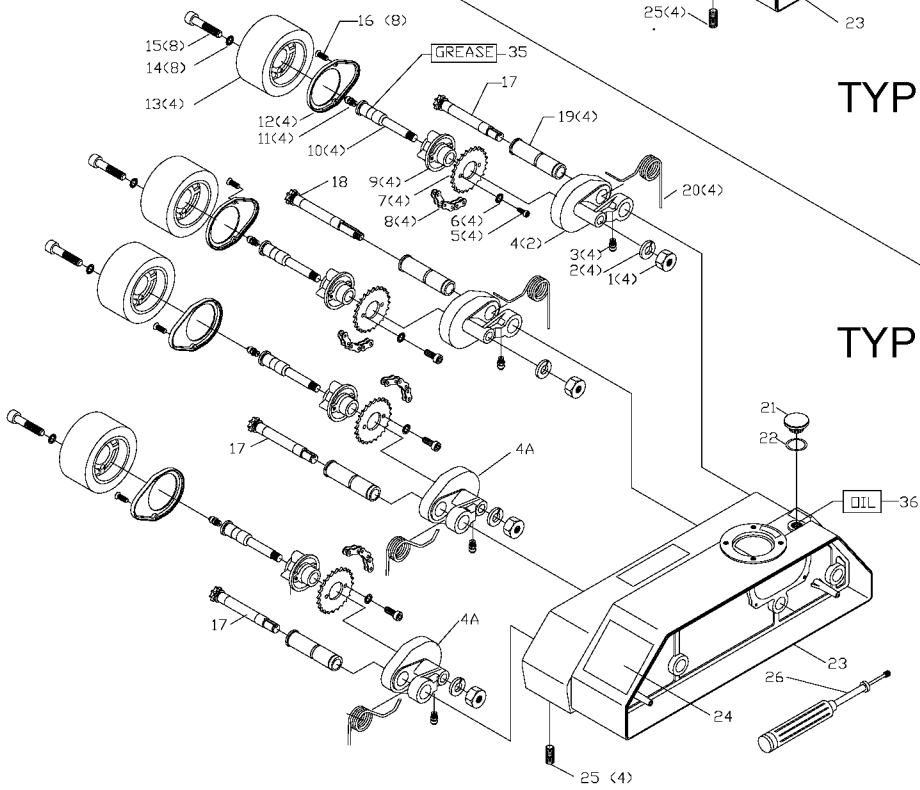

## Parts List for 36-840 Type 1

Item Number	Part Number	Description	Qty Required
1	1340478	NUT	4
2	1246065	LOCKWASHER	4
3	1347864	GREASE FITTING	4
4	1348070	SUPPORT RH	2
4	1348135	SUPPORT LH	2
5	1246004	CAP SCREW	4
6	904030201667	WASHER	4
7	1348072	SPROCKET 22 TOOTH	4
8	1348073	CHAIN 26 LINKS	4
9	1348074	HUB	4
10	1348076A	SHAFT	4
11	1347864	GREASE FITTING	4
12	1348077	COVER	4
13	1340496	ROLLER	4
14	904030201750	LOCK WASHER	4
15	1243554	SCREW	4
16	1330398	SCREW	8
17	1348075	SHAFT	4
18	1348078	SHAFT W/THREAD	4
19	1348071	BUSHING	4
20	1348069	SPRING	4
21	1348063	OIL PLUG	1
22	1348064	SEAL	1
23	1348112	CASE	1
24	1348068	WARNING LABEL	1
25	1243321	SCREW	4
26	1347915	LUBE GUN	1

## Parts List for 36-840 Type 1

Item Number	Part Number	Description	Qty Required
35	328771-02	GREASE	1
36	999010131210	OIL - 1PT	2
100	1348051	MOTOR ASSY 1PH	1
100	1348109	MOTOR 3 PHASE	1
101	1348052	FAN COVER 1 PH	1
101	1348133	FAN COVER	1
102	1348110	MOTOR PLATE	1
102	1348053	MOTOR PLATE	1
103	1348054	SWITCH ASSY	1
103	1348056	SWITCH PLATE	1
103	1348054	SWITCH ASSY	1
103	1348111	POWER CORD	1
103	1348059	STRAIN RELIEF	1
103	1348057	CAPACITOR 35UF	1
105	1348060	SWITCH BOX ASSY	1
106	1348061	SCREW	4
107	1246034	CAP SCREW	4
108	488813-00	LOCK WASHER	4
109	1348062	O-RING	1
110	1346203	SCREW	2
111	1246051	CAP SCREW	1
112	1343521	WASHER	1
113	1348123	LEVER	1
114	1348124	SPRING	1
115	1243353	STEEL BALL	1
116	1348125	BUSHING	1
117	1348126	O-RING	1

## Parts List for 36-840 Type 1

Item Number	Part Number	Description	Qty Required
145	1348081	GEAR 40 TOOTH	1
146	1243556	FLAT WASHER	1
147	1340478	NUT	1
148	1347874	SPROCKET SHORT	1
149	1246181	RET RING	1
150	1347874	SPROCKET SHORT	1
151	1246196	EXT RET RING	1
152	1246181	RET RING	1
153	1347877	SPROCKET LONG	1
154	1246196	EXT RET RING	1
155	1348079	CHAIN 40 LINKS	1
156	1347895	KNOB W/STUD	2
157	1348113	COVER	1
158	1348114	SPEED CHART	1