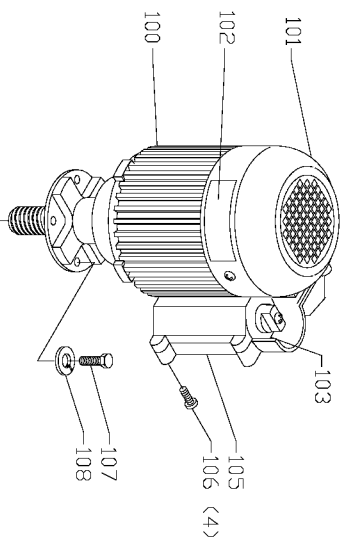

## Parts List for 36-836 Type 2

Item Number	Part Number	Description	Qty Required
1	A08819	SCREW	3
2	1246065	LOCKWASHER	3
3	A08820	RH SUPPORT	2
3	A08821	LH SUPPORT	1
4	1246004	CAP SCREW	3
5	904030201667	WASHER	3
6	1348072	SPROCKET 22 TOOTH	3
7	1348073	CHAIN 26 LINKS	3
8	A08822	HUB	3
9	A08823	SHAFT	3
9	1330075	RETAINING RING	3
10	1347864	GREASE FITTING	3
11	A08824	COVER	3
12	1330398	SCREW	6
16	1348075	SHAFT	3
17	1348078	SHAFT W/THREAD	3
18	1348071	BUSHING	3
19	1348069	SPRING	3
20	1347864	GREASE FITTING	3
21	1348063	OIL PLUG	1
22	1348064	SEAL	1
23	1243321	SCREW	3
24	A12100	CASE	1
25	A08327	WARNING LABEL	1
26	1347915	LUBE GUN	1
28	5140057-78	WHEEL	3
29	A12102	TIRE	3

## Parts List for 36-836 Type 2

Item Number	Part Number	Description	Qty Required
30	5140057-78	WHEEL	3
31	904030201750	LOCK WASHER	6
32	1349916	SCREW	6
33	904030201750	LOCK WASHER	6
34	1246054	CAP SCREW	6
35	328771-02	GREASE	1
36	999010131210	OIL - 1PT	2
100	1348109	MOTOR 3 PHASE	1
101	1348133	FAN COVER	1
102	A08317	MOTOR PLATE	1
103	1348054	SWITCH ASSY	1
103	1348056	SWITCH PLATE	1
103	1348054	SWITCH ASSY	1
103	1348111	POWER CORD	1
103	1348059	STRAIN RELIEF	1
103	1348057	CAPACITOR 35UF	1
105	1348060	SWITCH BOX ASSY	1
106	1348061	SCREW	4
107	1246034	CAP SCREW	1
108	488813-00	LOCK WASHER	1
109	1348062	O-RING	1
110	1346203	SCREW	1
111	1348066	COVER	1
112	1348065	SEAL	1
113	1246181	RET RING	1
114	1347877	SPROCKET LONG	1
115	1246196	EXT RET RING	1