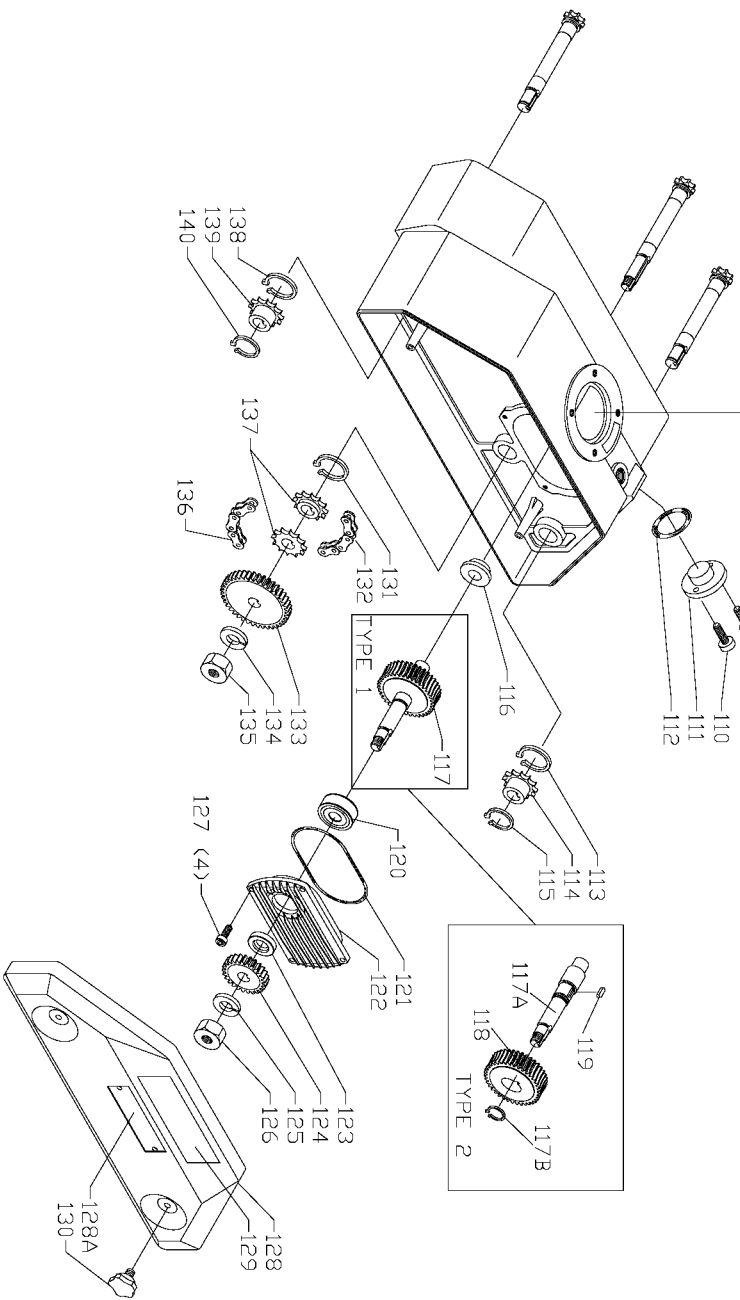

## Parts List for 36-836 Type 2

Item Number	Part Number	Description	Qty Required
1	A08819	SCREW	3
2	1246065	LOCKWASHER	3
3	A08820	RH SUPPORT	2
3	A08821	LH SUPPORT	1
4	1246004	CAP SCREW	3
5	904030201667	WASHER	3
6	1348072	SPROCKET 22 TOOTH	3
7	1348073	CHAIN 26 LINKS	3
8	A08822	HUB	3
9	A08823	SHAFT	3
9	1330075	RETAINING RING	3
10	1347864	GREASE FITTING	3
11	A08824	COVER	3
12	1330398	SCREW	6
16	1348075	SHAFT	3
17	1348078	SHAFT W/THREAD	3
18	1348071	BUSHING	3
19	1348069	SPRING	3
20	1347864	GREASE FITTING	3
21	1348063	OIL PLUG	1
22	1348064	SEAL	1
23	1243321	SCREW	3
24	A12100	CASE	1
25	A08327	WARNING LABEL	1
26	1347915	LUBE GUN	1
28	5140057-78	WHEEL	3
29	A12102	TIRE	3

## Parts List for 36-836 Type 2

Item Number	Part Number	Description	Qty Required
30	5140057-78	WHEEL	3
31	904030201750	LOCK WASHER	6
32	1349916	SCREW	6
33	904030201750	LOCK WASHER	6
34	1246054	CAP SCREW	6
35	328771-02	GREASE	1
36	999010131210	OIL - 1PT	2
100	1348109	MOTOR 3 PHASE	1
101	1348133	FAN COVER	1
102	A08317	MOTOR PLATE	1
103	1348054	SWITCH ASSY	1
103	1348056	SWITCH PLATE	1
103	1348054	SWITCH ASSY	1
103	1348111	POWER CORD	1
103	1348059	STRAIN RELIEF	1
103	1348057	CAPACITOR 35UF	1
105	1348060	SWITCH BOX ASSY	1
106	1348061	SCREW	4
107	1246034	CAP SCREW	1
108	488813-00	LOCK WASHER	1
109	1348062	O-RING	1
110	1346203	SCREW	1
111	1348066	COVER	1
112	1348065	SEAL	1
113	1246181	RET RING	1
114	1347877	SPROCKET LONG	1
115	1246196	EXT RET RING	1