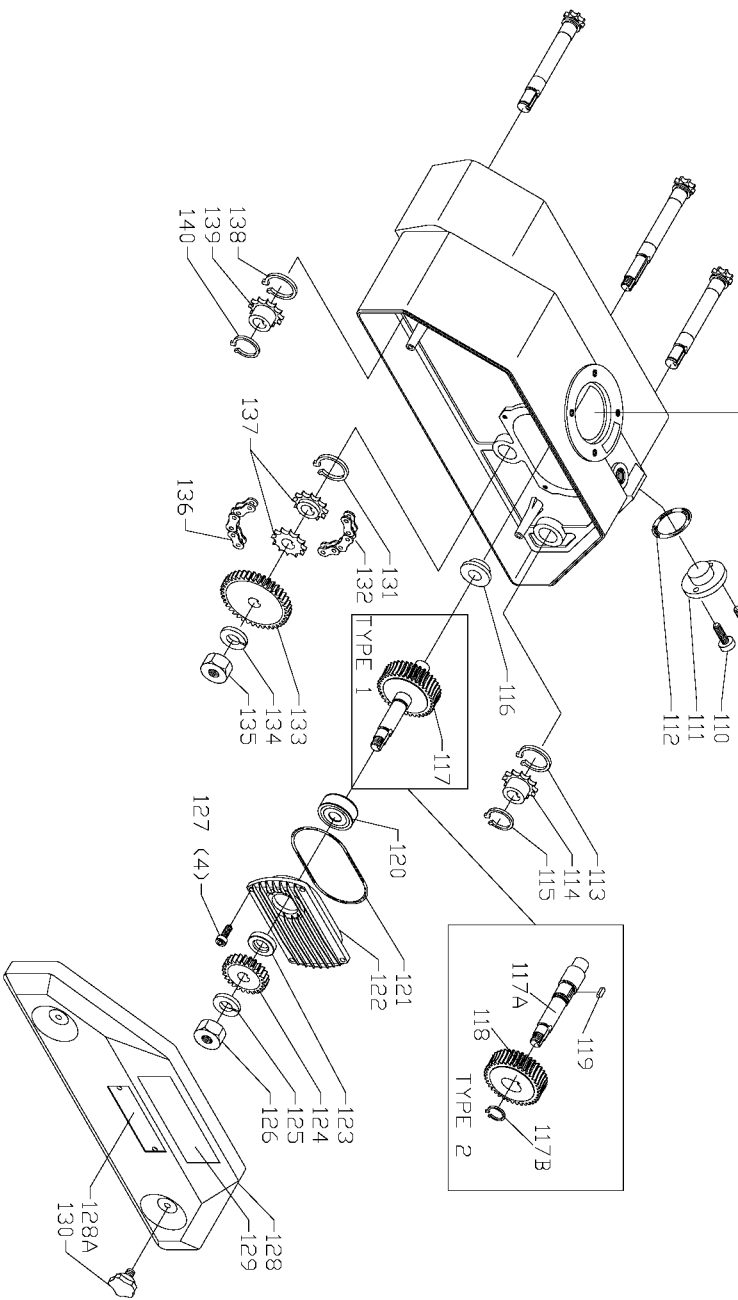

TYPE 2

TYPE 1

Parts List for 36-835 Type 1

Item Number	Part Number	Description	Qty Required
1	1340478	NUT	1
2	1246065	LOCKWASHER	1
3	1348070	SUPPORT RH	1
3	1348135	SUPPORT LH	1
4	1246004	CAP SCREW	1
5	904030201667	WASHER	1
6	1348072	SPROCKET 22 TOOTH	1
7	1348073	CHAIN 26 LINKS	1
8	1348074	HUB	1
9	1348076A	SHAFT	1
10	1347864	GREASE FITTING	1
11	1348077	COVER	1
12	1330398	SCREW	6
13	1340496	ROLLER	1
14	904030201750	LOCK WASHER	1
15	1243554	SCREW	1
16	1348075	SHAFT	1
17	1348078	SHAFT W/THREAD	1
18	1348071	BUSHING	1
19	1348069	SPRING	1
20	1347864	GREASE FITTING	1
21	1348063	OIL PLUG	1
22	1348064	SEAL	1
23	1243321	SCREW	3
24	1348067	CASE	1
25	1348068	WARNING LABEL	1
26	1347915	LUBE GUN	1

Parts List for 36-835 Type 1

Item Number	Part Number	Description	Qty Required
35	328771-02	GREASE	1
36	999010131210	OIL - 1PT	2
100	1348051	MOTOR ASSY 1PH	1
100	1348109	MOTOR 3 PHASE	1
101	1348052	FAN COVER 1 PH	1
101	1348133	FAN COVER	1
102	1348110	MOTOR PLATE	1
102	1348053	MOTOR PLATE	1
103	1348054	SWITCH ASSY	1
103	1348059	STRAIN RELIEF	1
103	1348054	SWITCH ASSY	1
103	1348111	POWER CORD	1
103	1348056	SWITCH PLATE	1
103	1348057	CAPACITOR 35UF	1
105	1348060	SWITCH BOX ASSY	1
106	1348061	SCREW	4
107	1246034	CAP SCREW	1
108	488813-00	LOCK WASHER	1
109	1348062	O-RING	1
110	1346203	SCREW	1
111	1348066	COVER	1
112	1348065	SEAL	1
113	1246181	RET RING	1
114	1347877	SPROCKET LONG	1
115	1246196	EXT RET RING	1
116	1347879	BUSHING	1
117	1348084	GEAR	1