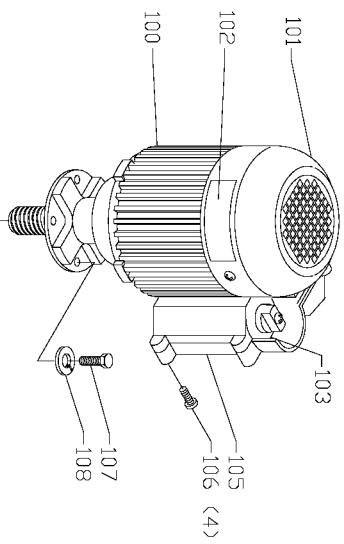

TYPE 2

TYPE 1

Parts List for 36-835 Type 1

Item Number	Part Number	Description	Qty Required
1	1340478	NUT	1
2	1246065	LOCKWASHER	1
3	1348070	SUPPORT RH	1
3	1348135	SUPPORT LH	1
4	1246004	CAP SCREW	1
5	904030201667	WASHER	1
6	1348072	SPROCKET 22 TOOTH	1
7	1348073	CHAIN 26 LINKS	1
8	1348074	HUB	1
9	1348076A	SHAFT	1
10	1347864	GREASE FITTING	1
11	1348077	COVER	1
12	1330398	SCREW	6
13	1340496	ROLLER	1
14	904030201750	LOCK WASHER	1
15	1243554	SCREW	1
16	1348075	SHAFT	1
17	1348078	SHAFT W/THREAD	1
18	1348071	BUSHING	1
19	1348069	SPRING	1
20	1347864	GREASE FITTING	1
21	1348063	OIL PLUG	1
22	1348064	SEAL	1
23	1243321	SCREW	3
24	1348067	CASE	1
25	1348068	WARNING LABEL	1
26	1347915	LUBE GUN	1

Parts List for 36-835 Type 1

Item Number	Part Number	Description	Qty Required
35	328771-02	GREASE	1
36	999010131210	OIL - 1PT	2
100	1348051	MOTOR ASSY 1PH	1
100	1348109	MOTOR 3 PHASE	1
101	1348052	FAN COVER 1 PH	1
101	1348133	FAN COVER	1
102	1348110	MOTOR PLATE	1
102	1348053	MOTOR PLATE	1
103	1348054	SWITCH ASSY	1
103	1348059	STRAIN RELIEF	1
103	1348054	SWITCH ASSY	1
103	1348111	POWER CORD	1
103	1348056	SWITCH PLATE	1
103	1348057	CAPACITOR 35UF	1
105	1348060	SWITCH BOX ASSY	1
106	1348061	SCREW	4
107	1246034	CAP SCREW	1
108	488813-00	LOCK WASHER	1
109	1348062	O-RING	1
110	1346203	SCREW	1
111	1348066	COVER	1
112	1348065	SEAL	1
113	1246181	RET RING	1
114	1347877	SPROCKET LONG	1
115	1246196	EXT RET RING	1
116	1347879	BUSHING	1
117	1348084	GEAR	1