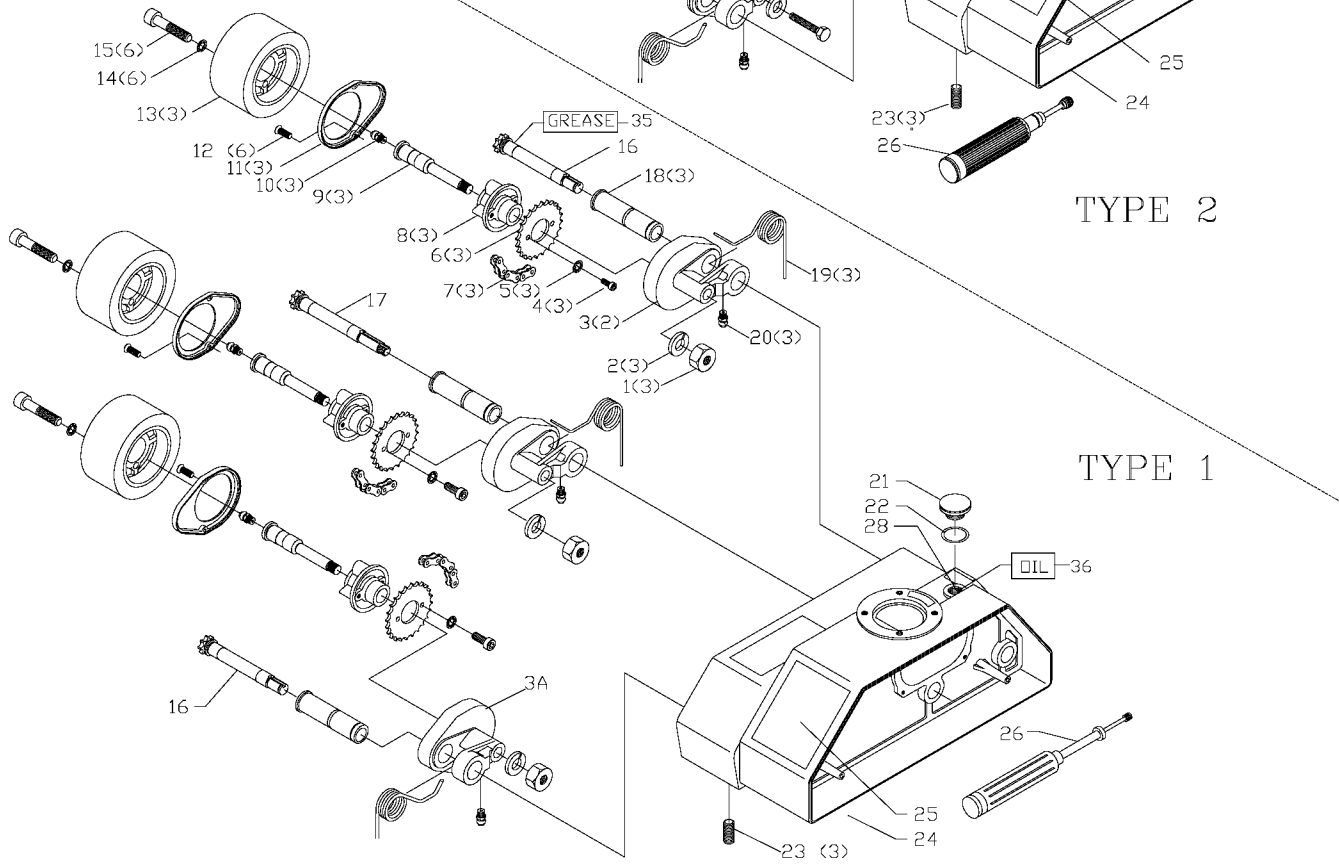

TYPE 2

TYPE 1

Parts List for 36-835 Type 1

Item Number	Part Number	Description	Qty Required
1	1340478	NUT	1
2	1246065	LOCKWASHER	1
3	1348070	SUPPORT RH	1
3	1348135	SUPPORT LH	1
4	1246004	CAP SCREW	1
5	904030201667	WASHER	1
6	1348072	SPROCKET 22 TOOTH	1
7	1348073	CHAIN 26 LINKS	1
8	1348074	HUB	1
9	1348076A	SHAFT	1
10	1347864	GREASE FITTING	1
11	1348077	COVER	1
12	1330398	SCREW	6
13	1340496	ROLLER	1
14	904030201750	LOCK WASHER	1
15	1243554	SCREW	1
16	1348075	SHAFT	1
17	1348078	SHAFT W/THREAD	1
18	1348071	BUSHING	1
19	1348069	SPRING	1
20	1347864	GREASE FITTING	1
21	1348063	OIL PLUG	1
22	1348064	SEAL	1
23	1243321	SCREW	3
24	1348067	CASE	1
25	1348068	WARNING LABEL	1
26	1347915	LUBE GUN	1

Parts List for 36-835 Type 1

Item Number	Part Number	Description	Qty Required
35	328771-02	GREASE	1
36	999010131210	OIL - 1PT	2
100	1348051	MOTOR ASSY 1PH	1
100	1348109	MOTOR 3 PHASE	1
101	1348052	FAN COVER 1 PH	1
101	1348133	FAN COVER	1
102	1348110	MOTOR PLATE	1
102	1348053	MOTOR PLATE	1
103	1348054	SWITCH ASSY	1
103	1348059	STRAIN RELIEF	1
103	1348054	SWITCH ASSY	1
103	1348111	POWER CORD	1
103	1348056	SWITCH PLATE	1
103	1348057	CAPACITOR 35UF	1
105	1348060	SWITCH BOX ASSY	1
106	1348061	SCREW	4
107	1246034	CAP SCREW	1
108	488813-00	LOCK WASHER	1
109	1348062	O-RING	1
110	1346203	SCREW	1
111	1348066	COVER	1
112	1348065	SEAL	1
113	1246181	RET RING	1
114	1347877	SPROCKET LONG	1
115	1246196	EXT RET RING	1
116	1347879	BUSHING	1
117	1348084	GEAR	1