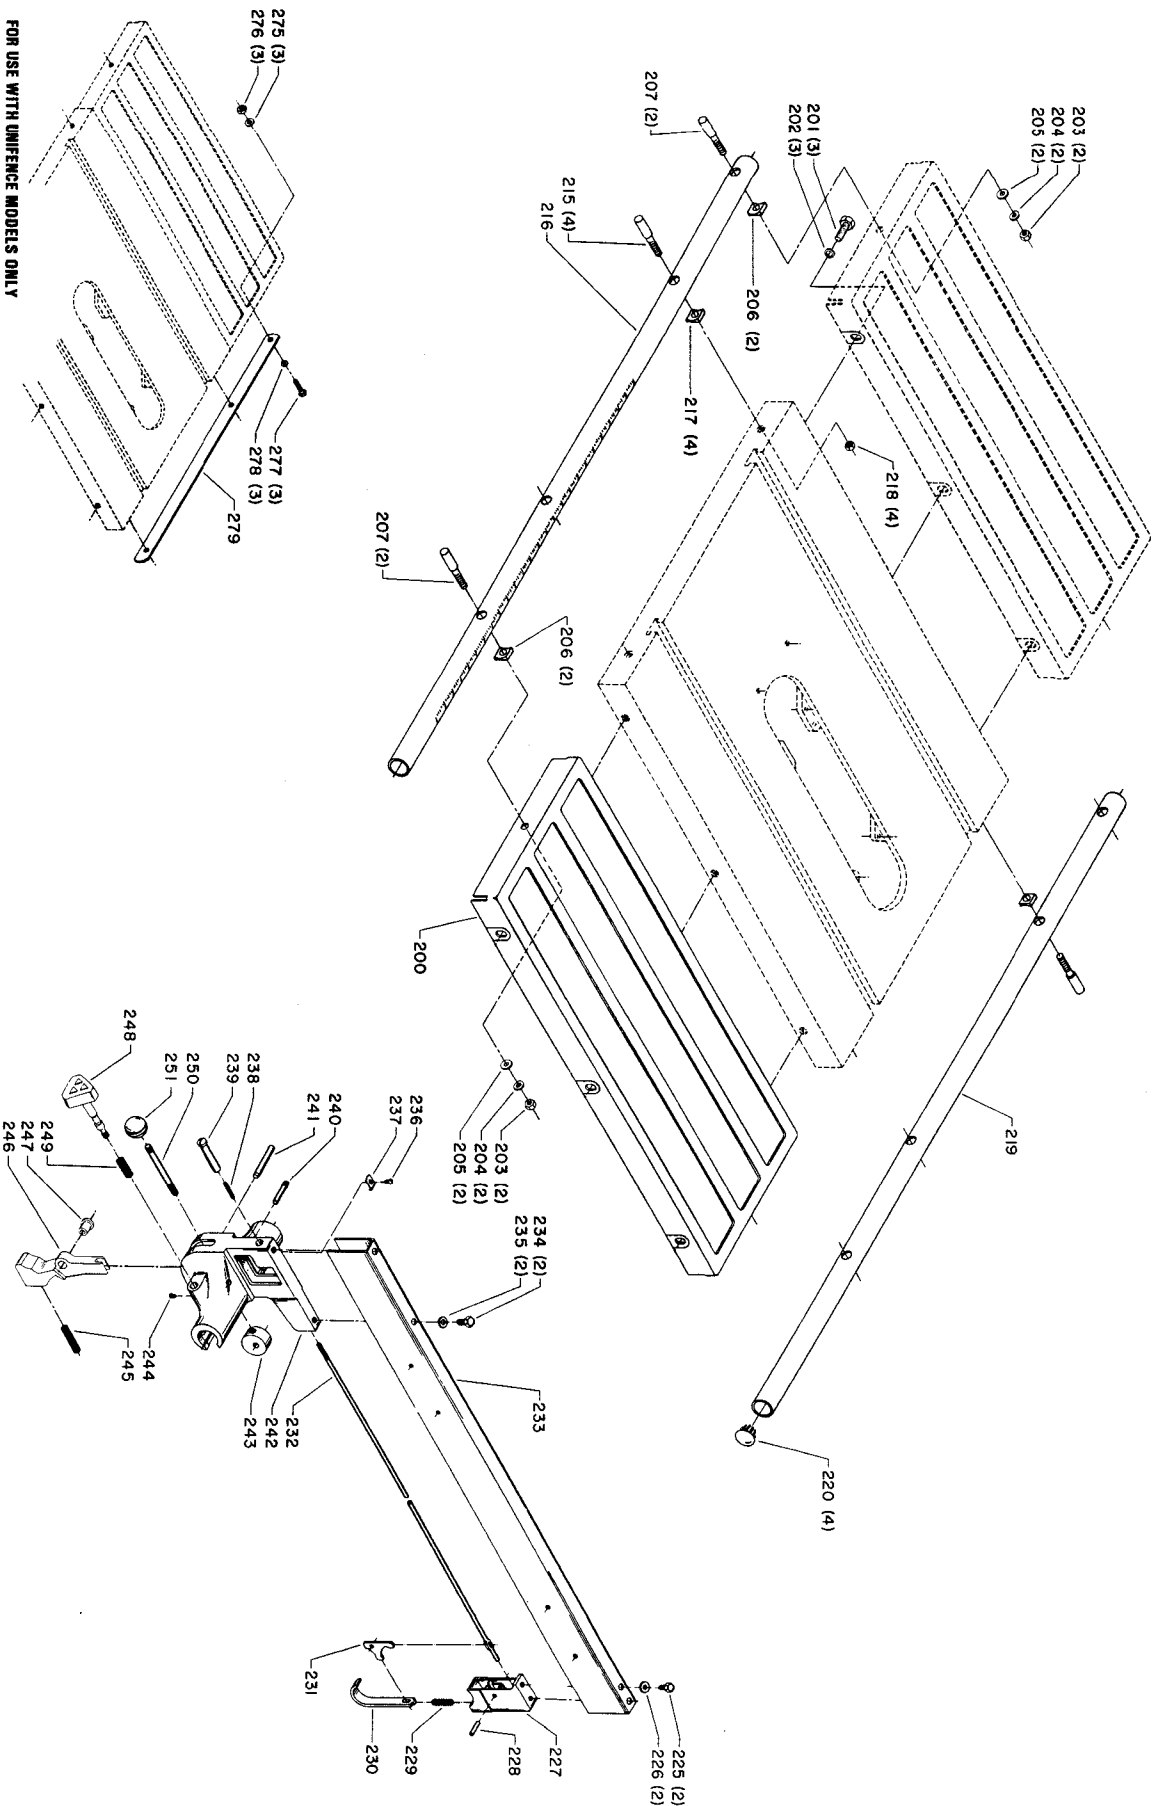

FOR USE WITH UNIFENCE MODELS ONLY

Parts List for 36-751 Type 1

Item Number	Part Number	Description	Qty Required
1	651028-00	EXTENSION WING	1
2	901010600681	CAP SCREW	3
3	904020101716	LOCK WASHER	3
4	34-154	STD INS 10IN CONT SW	1
5	901044615297	SCREW	4
6	000000-00	No Longer Available	1
7	901042931395	NYLOC SET-SCREW	2
8	000000-00	No Longer Available	1
9	901052131498	SCREW	6
10	422350140001	MITER GAGE HOLDER	1
11	901052131498	SCREW	8
12	422350600001S	WRENCH HOOK	1
13	000000-00	No Longer Available	1
14	000000-00	No Longer Available	1
15	000000-00	No Longer Available	4
16	902012931513S	KEPS NUT	4
17	901052131498	SCREW	4
18	000000-00	No Longer Available	1
19	904010101620S	WASHER	4
20	000000-00	No Longer Available	4
21	438010040083	CABLE TIE	1
22	1087794	RIVET	4
23	000000-00	No Longer Available	1
24	000000-00	No Longer Available	2
25	000000-00	No Longer Available	1
26	438010040007S	CLAMP	2
27	438010110054S	INSULATOR SLEEVE	1

Parts List for 36-751 Type 1

Item Number	Part Number	Description	Qty Required
54	901030103309S	CAP SCREW	2
55	491957-00	LOCK WASHER	2
56	901010600611S	CAP SCREW	1
57	904010101614S	STEEL WASHER	1
58	422190890003S	BRACKET	1
59	491957-00	LOCK WASHER	1
60	489026-00	HEX NUT	1
61	901010600626S	CAP SCREW	2
62	491957-00	LOCK WASHER	2
63	904010101614S	STEEL WASHER	2
70	422020600003S	HANDLE	1
71	904070105555S	FIBRE WSHR	1
72	422013550004	MITER GAGE BODY	1
72	34-895	MITER GAUGE	1
73	000000-00	No Longer Available	1
74	901041509428S	SET SCREW	3
75	422010750001S	POINTER	1
76	000000-00	No Longer Available	1
77	905010331754	ROLL PIN	1
78	34-895	MITER GAUGE	1
79	422011120001S	SCREW	1
80	34-895	MITER GAUGE	1
81	422040720001S	PLATE	1
82	901020305750S	MACHINE SCREW	1
125	422031380002S	KNOB	1
127	1086491	HANDWHEEL ASSY	1
128	422190750001	POINTER	1