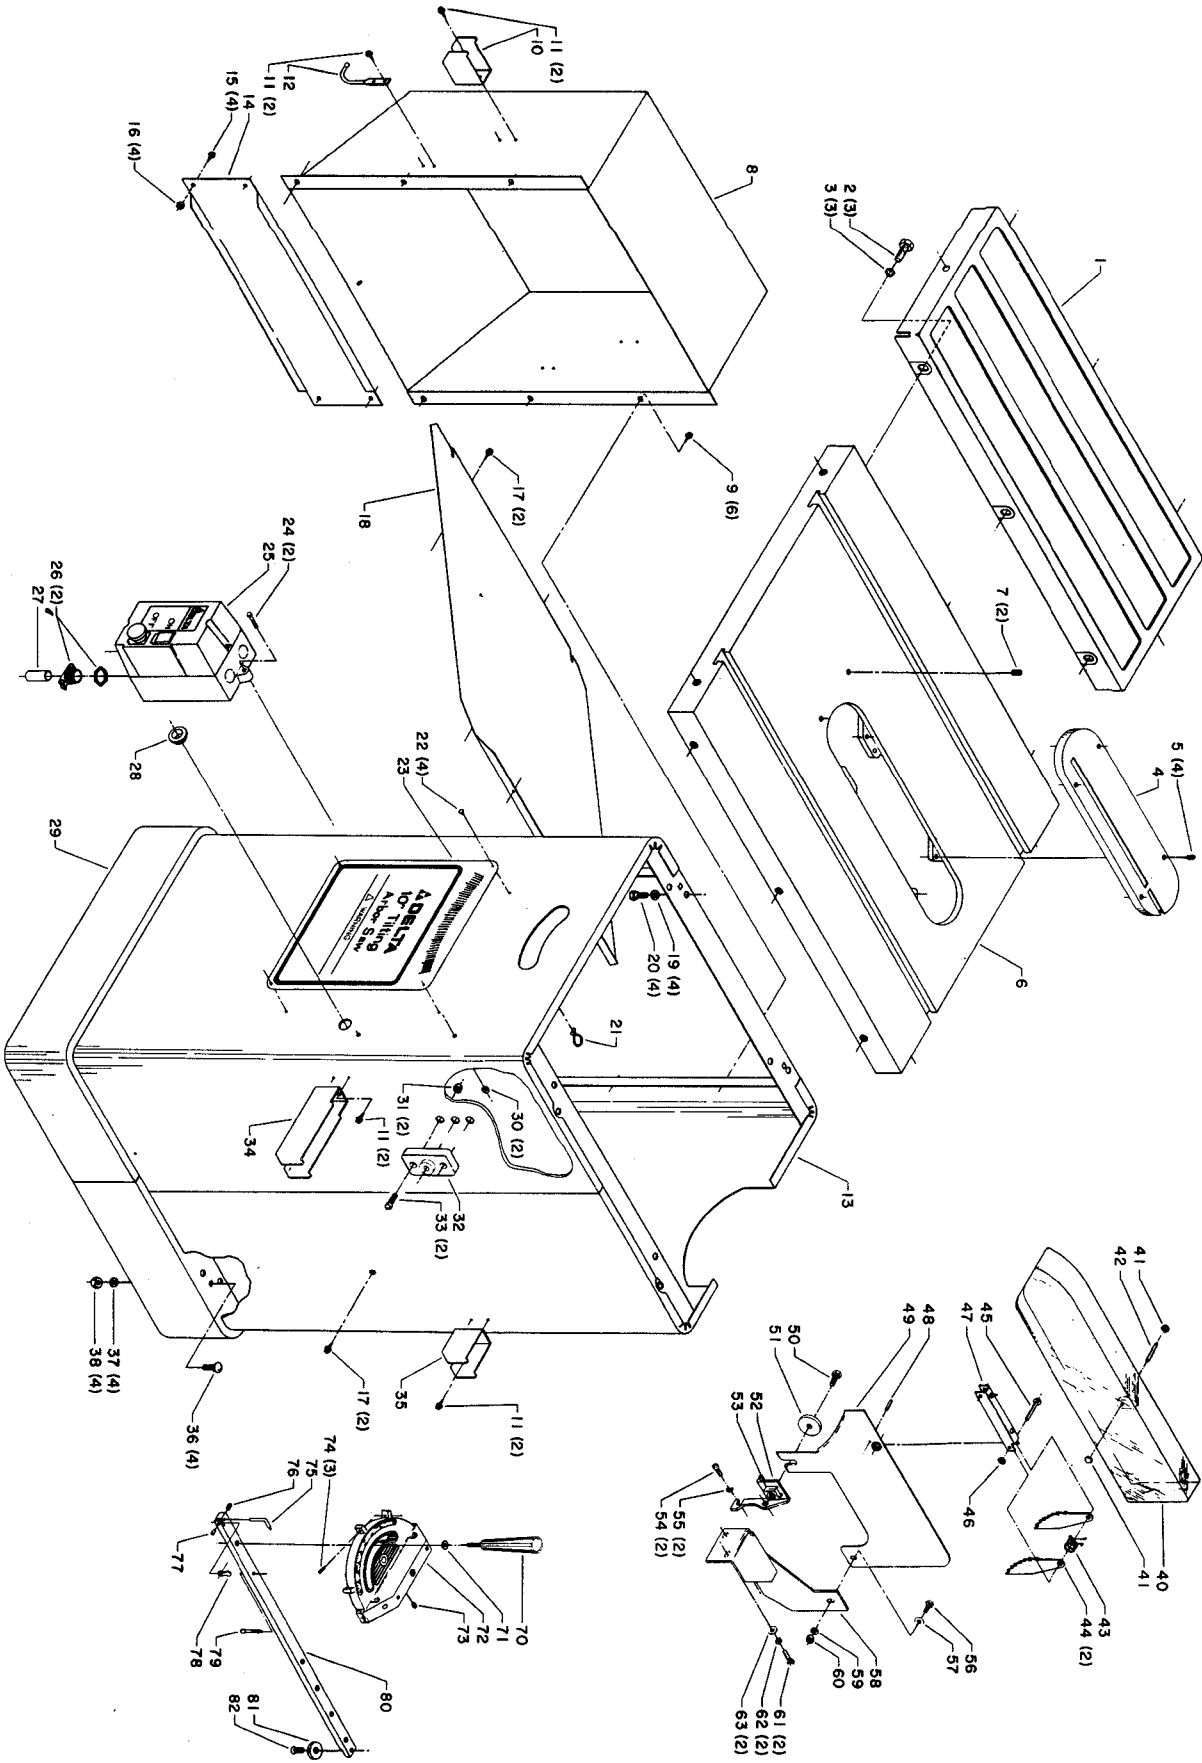

# 10" TILTING ARBOR SAW

(W/STAMPED STEEL EXTENSION WINGS)

Part No 422-35-651-0002  
Revised 7-16-91

CS-4R

FOR USE WITH UNIFENCE MODELS ONLY

## Parts List for 36-750 Type 1

Item Number	Part Number	Description	Qty Required
1	651028-00	EXTENSION WING	1
2	901010600681	CAP SCREW	3
3	904020101716	LOCK WASHER	3
4	34-154	STD INS 10IN CONT SW	1
5	901044615297	SCREW	4
6	000000-00	No Longer Available	1
7	901042931395	NYLOC SET-SCREW	2
8	000000-00	No Longer Available	1
9	901052131498	SCREW	6
10	422350140001	MITER GAGE HOLDER	1
11	901052131498	SCREW	8
12	422350600001S	WRENCH HOOK	1
13	000000-00	No Longer Available	1
14	000000-00	No Longer Available	1
15	000000-00	No Longer Available	4
16	902012931513S	KEPS NUT	4
17	901052131498	SCREW	4
18	000000-00	No Longer Available	1
19	904010101620S	WASHER	4
20	000000-00	No Longer Available	4
21	438010040083	CABLE TIE	1
22	1087794	RIVET	4
23	000000-00	No Longer Available	1
24	000000-00	No Longer Available	2
25	000000-00	No Longer Available	1
26	438010040007S	CLAMP	2
27	438010110054S	INSULATOR SLEEVE	1

## Parts List for 36-750 Type 1

Item Number	Part Number	Description	Qty Required
54	901030103309S	CAP SCREW	2
55	491957-00	LOCK WASHER	2
56	901010600611S	CAP SCREW	1
57	904010101614S	STEEL WASHER	1
58	422190890003S	BRACKET	1
59	491957-00	LOCK WASHER	1
60	489026-00	HEX NUT	1
61	901010600626S	CAP SCREW	2
62	491957-00	LOCK WASHER	2
63	904010101614S	STEEL WASHER	2
70	422020600003S	HANDLE	1
71	904070105555S	FIBRE WSHR	1
72	422013550004	MITER GAGE BODY	1
72	34-895	MITER GAUGE	1
73	000000-00	No Longer Available	1
74	901041509428S	SET SCREW	3
75	422010750001S	POINTER	1
76	000000-00	No Longer Available	1
77	905010331754	ROLL PIN	1
78	34-895	MITER GAUGE	1
79	422011120001S	SCREW	1
80	34-895	MITER GAUGE	1
81	422040720001S	PLATE	1
82	901020305750S	MACHINE SCREW	1
125	422031380002S	KNOB	2
127	1086491	HANDWHEEL ASSY	2
128	422190750001	POINTER	1