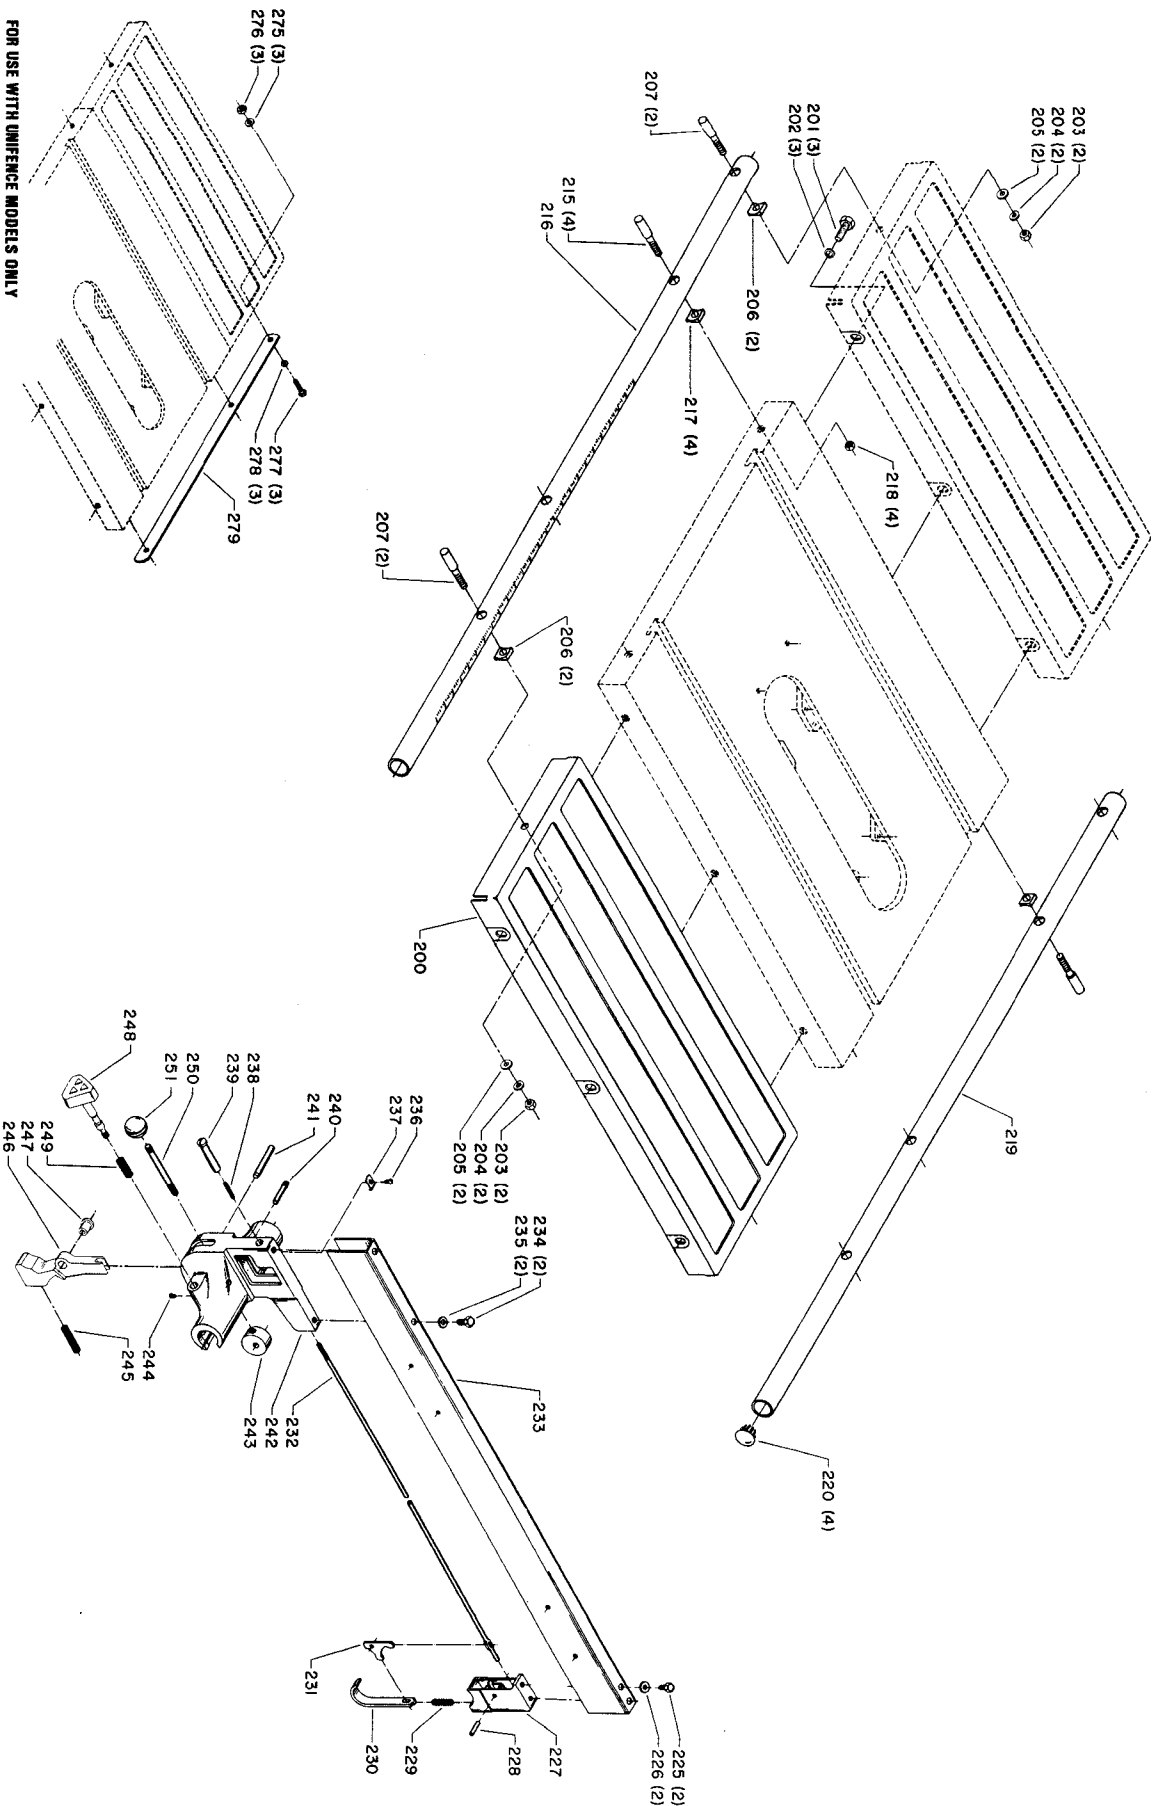

# 10" TILTING ARBOR SAW

(W/STAMPED STEEL EXTENSION WINGS)

Part No 422-35-651-0002  
Revised 7-16-91

CS-4R

FOR USE WITH UNIFENCE MODELS ONLY

## Parts List for 36-750 Type 1

Item Number	Part Number	Description	Qty Required
1	651028-00	EXTENSION WING	1
2	901010600681	CAP SCREW	3
3	904020101716	LOCK WASHER	3
4	34-154	STD INS 10IN CONT SW	1
5	901044615297	SCREW	4
6	000000-00	No Longer Available	1
7	901042931395	NYLOC SET-SCREW	2
8	000000-00	No Longer Available	1
9	901052131498	SCREW	6
10	422350140001	MITER GAGE HOLDER	1
11	901052131498	SCREW	8
12	422350600001S	WRENCH HOOK	1
13	000000-00	No Longer Available	1
14	000000-00	No Longer Available	1
15	000000-00	No Longer Available	4
16	902012931513S	KEPS NUT	4
17	901052131498	SCREW	4
18	000000-00	No Longer Available	1
19	904010101620S	WASHER	4
20	000000-00	No Longer Available	4
21	438010040083	CABLE TIE	1
22	1087794	RIVET	4
23	000000-00	No Longer Available	1
24	000000-00	No Longer Available	2
25	000000-00	No Longer Available	1
26	438010040007S	CLAMP	2
27	438010110054S	INSULATOR SLEEVE	1

## Parts List for 36-750 Type 1

Item Number	Part Number	Description	Qty Required
54	901030103309S	CAP SCREW	2
55	491957-00	LOCK WASHER	2
56	901010600611S	CAP SCREW	1
57	904010101614S	STEEL WASHER	1
58	422190890003S	BRACKET	1
59	491957-00	LOCK WASHER	1
60	489026-00	HEX NUT	1
61	901010600626S	CAP SCREW	2
62	491957-00	LOCK WASHER	2
63	904010101614S	STEEL WASHER	2
70	422020600003S	HANDLE	1
71	904070105555S	FIBRE WSHR	1
72	422013550004	MITER GAGE BODY	1
72	34-895	MITER GAUGE	1
73	000000-00	No Longer Available	1
74	901041509428S	SET SCREW	3
75	422010750001S	POINTER	1
76	000000-00	No Longer Available	1
77	905010331754	ROLL PIN	1
78	34-895	MITER GAUGE	1
79	422011120001S	SCREW	1
80	34-895	MITER GAUGE	1
81	422040720001S	PLATE	1
82	901020305750S	MACHINE SCREW	1
125	422031380002S	KNOB	2
127	1086491	HANDWHEEL ASSY	2
128	422190750001	POINTER	1