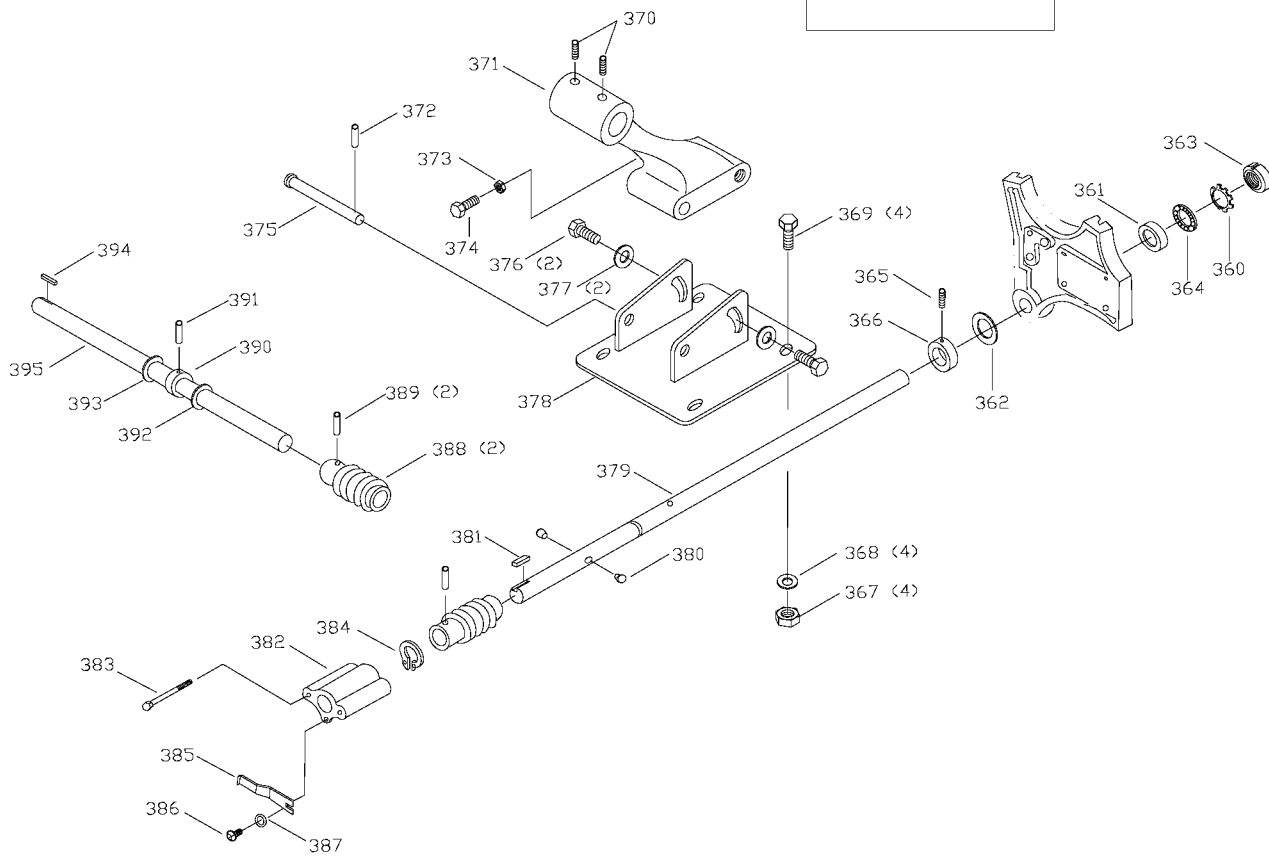

396

HARDWARE PACK

Parts List for 36-732 Type 1

Item Number	Part Number	Description	Qty Required
1	1237216	SCALE	1
2	A08154	SCREW	1
3	5140047-45	DADO INSERT	1
3	912062	INSERT	1
4	1243339	SCREW	4
5	000000-00	No Longer Available	2
6	000000-00	No Longer Available	1
6	912066	GUARD	1
7	1347287	M5 PUSH NUT	1
8	912067	SUPPORT ARM	1
8	000000-00	No Longer Available	1
9	912069	PIN	1
10	912070	PIN	1
11	000000-00	No Longer Available	1
13	912074	LEAF	2
14	1246023	ROLL PIN	1
15	000000-00	No Longer Available	1
17	491889-00	SCREW HEX HEAD	1
18	1344330	FLAT WASHER	1
19	1341153	SCREW	1
20	1344330	FLAT WASHER	1
21	912077	SUPPORT	1
22	912078	SUPPORT	1
23	904020101726	LOCK WASHER	1
25	491889-00	SCREW HEX HEAD	1
26	912080	CORD	1
27	000000-00	No Longer Available	1

Parts List for 36-732 Type 1

Item Number	Part Number	Description	Qty Required
27	000000-00	No Longer Available	1
28	000000-00	No Longer Available	1
28	912864	LATCH HOOK	1
30	000000-00	No Longer Available	1
31	912088	GROMMET	1
32	912085	V-BELT	1
33	912086	PULLEY	1
34	1246092	SET SCREW	1
35	912149	3/16X1 1/12 KEY	1
36	000000-00	No Longer Available	1
37	912087	STRAIN RELIEF	1
38	910925	SWITCH	1
39	1246035	CAP SCREW	4
40	98197-07	WASHER,LOCK	4
41	912089	SHIELD PLATE	1
42	1246053	CAP SCREW	2
43	1246092	SET SCREW	2
44	912090	HANDLE	2
45	912092	KNOB	2
46	912091	HAND WHEEL	2
48	912093	CABINET ASSEMBLY	1
48	912256	NAME PLATE	1
49	A08711	SCALE	1
50	912094	TABLE	1
51	98197-07	WASHER,LOCK	6
52	1246019	CAP SCREW	6
52	1344035	WASHER	6