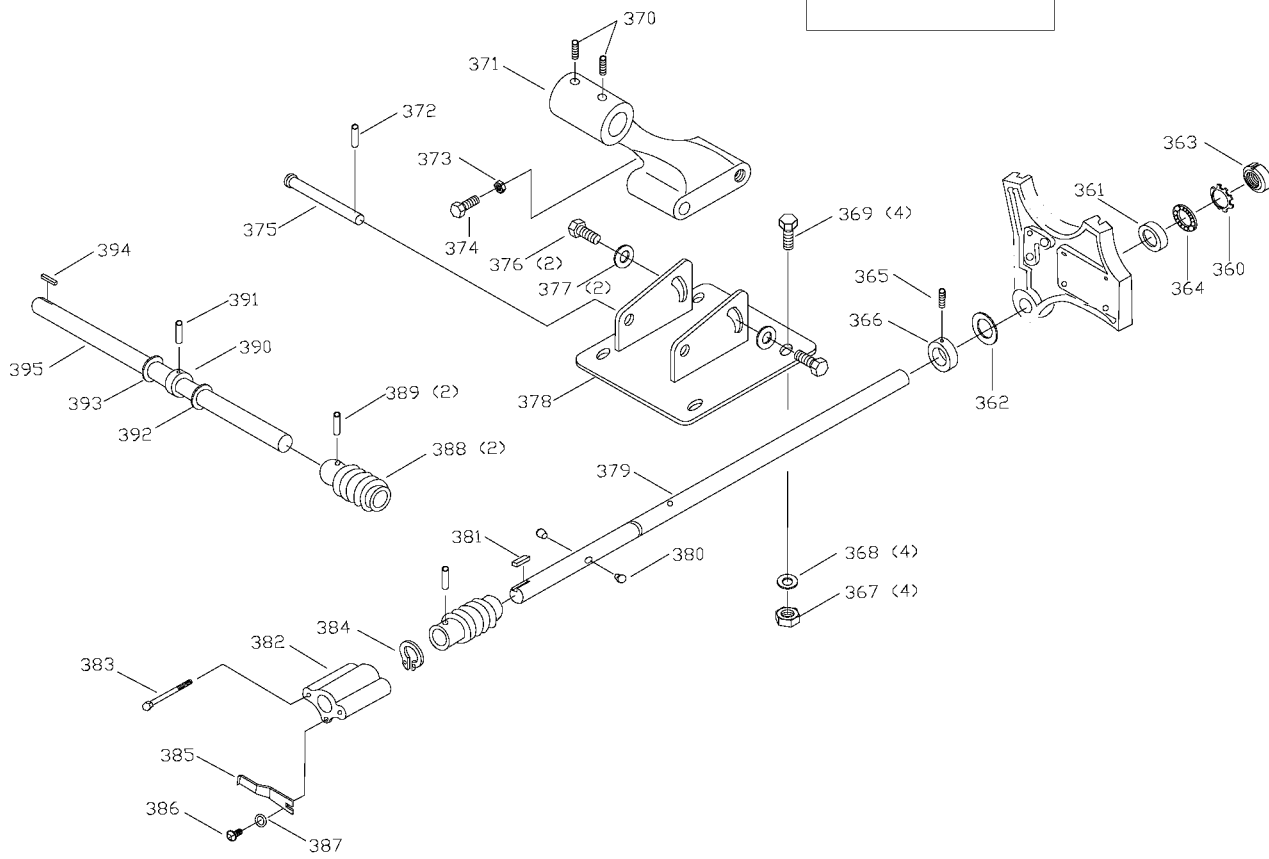

396
HARDWARE PACK

Parts List for 36-731 Type 1

Item Number	Part Number	Description	Qty Required
1	1237216	SCALE	1
2	A08154	SCREW	1
3	5140047-45	DADO INSERT	1
3	912062	INSERT	1
4	1243339	SCREW	4
5	000000-00	No Longer Available	2
6	000000-00	No Longer Available	1
6	912066	GUARD	1
7	1347287	M5 PUSH NUT	1
8	912067	SUPPORT ARM	1
8	000000-00	No Longer Available	1
9	912069	PIN	1
10	912070	PIN	1
11	000000-00	No Longer Available	1
13	912074	LEAF	2
14	1246023	ROLL PIN	1
15	000000-00	No Longer Available	1
17	491889-00	SCREW HEX HEAD	1
18	1344330	FLAT WASHER	1
19	1341153	SCREW	1
20	1344330	FLAT WASHER	1
21	912077	SUPPORT	1
22	912078	SUPPORT	1
23	904020101726	LOCK WASHER	1
25	491889-00	SCREW HEX HEAD	1
26	912080	CORD	1
27	000000-00	No Longer Available	1

Parts List for 36-731 Type 1

Item Number	Part Number	Description	Qty Required
27	000000-00	No Longer Available	1
28	000000-00	No Longer Available	1
28	912864	LATCH HOOK	1
30	000000-00	No Longer Available	1
31	912088	GROMMET	1
32	912085	V-BELT	1
33	912086	PULLEY	1
34	1246092	SET SCREW	1
35	912149	3/16X1 1/12 KEY	1
36	000000-00	No Longer Available	1
37	912087	STRAIN RELIEF	1
38	910925	SWITCH	1
39	1246035	CAP SCREW	4
40	98197-07	WASHER,LOCK	4
41	912089	SHIELD PLATE	1
42	1246053	CAP SCREW	2
43	1246092	SET SCREW	2
44	912090	HANDLE	2
45	912092	KNOB	2
46	912091	HAND WHEEL	2
48	912093	CABINET ASSEMBLY	1
48	912256	NAME PLATE	1
49	A08711	SCALE	1
50	912094	TABLE	1
51	98197-07	WASHER,LOCK	6
52	1246019	CAP SCREW	6
52	1344035	WASHER	6