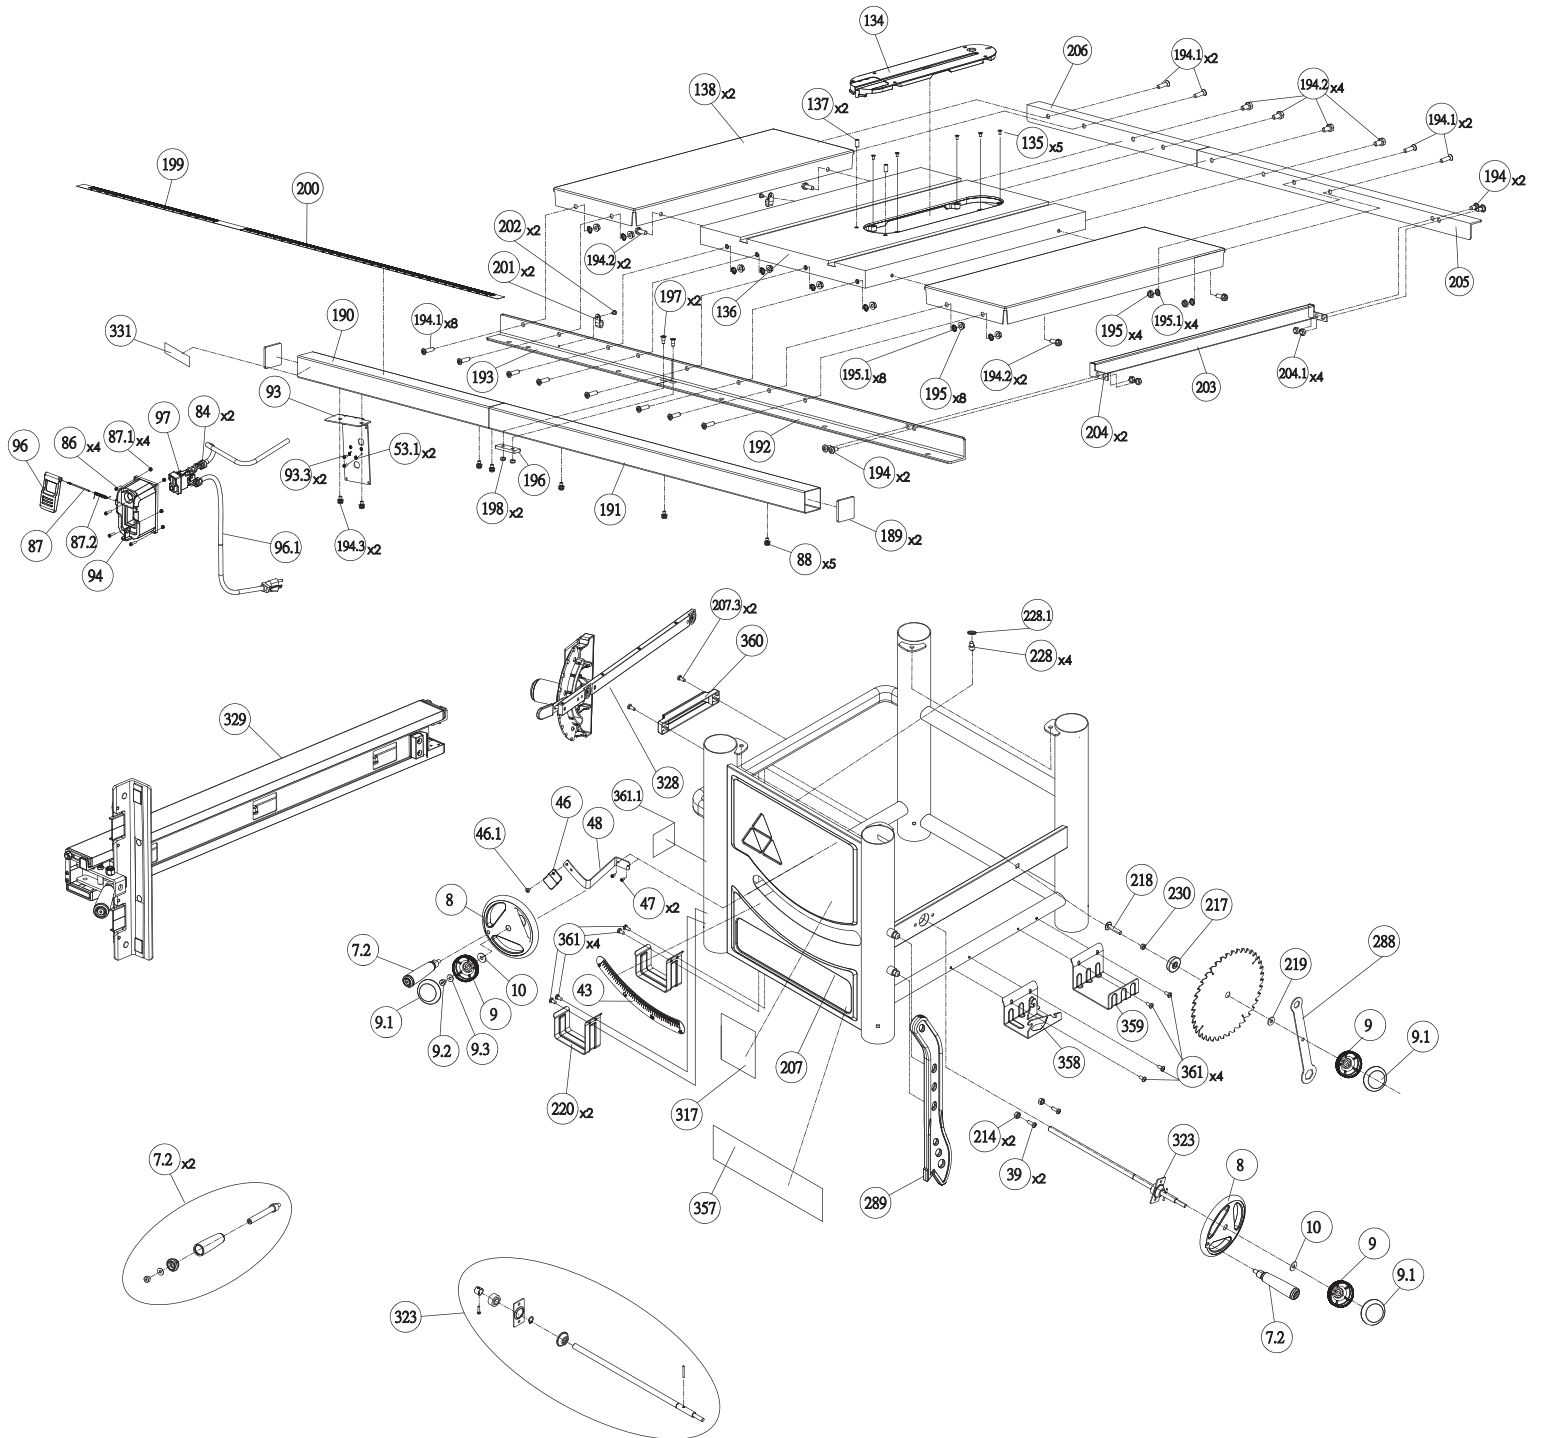

36-725 T2

TS-57

PART #: DPEC006279

DATE: 12-16-2019

REVISED: N/A

10 INCH CONTRACTOR SAW

36-725 T2

TS-57

PART #:DPEC006279

DATE: 12-16-2019

REVISED: N/A

10 INCH CONTRACTOR SAW

36-725 T2

10 INCH CONTRACTOR SAW

TS-57

PART #:DPEC006279