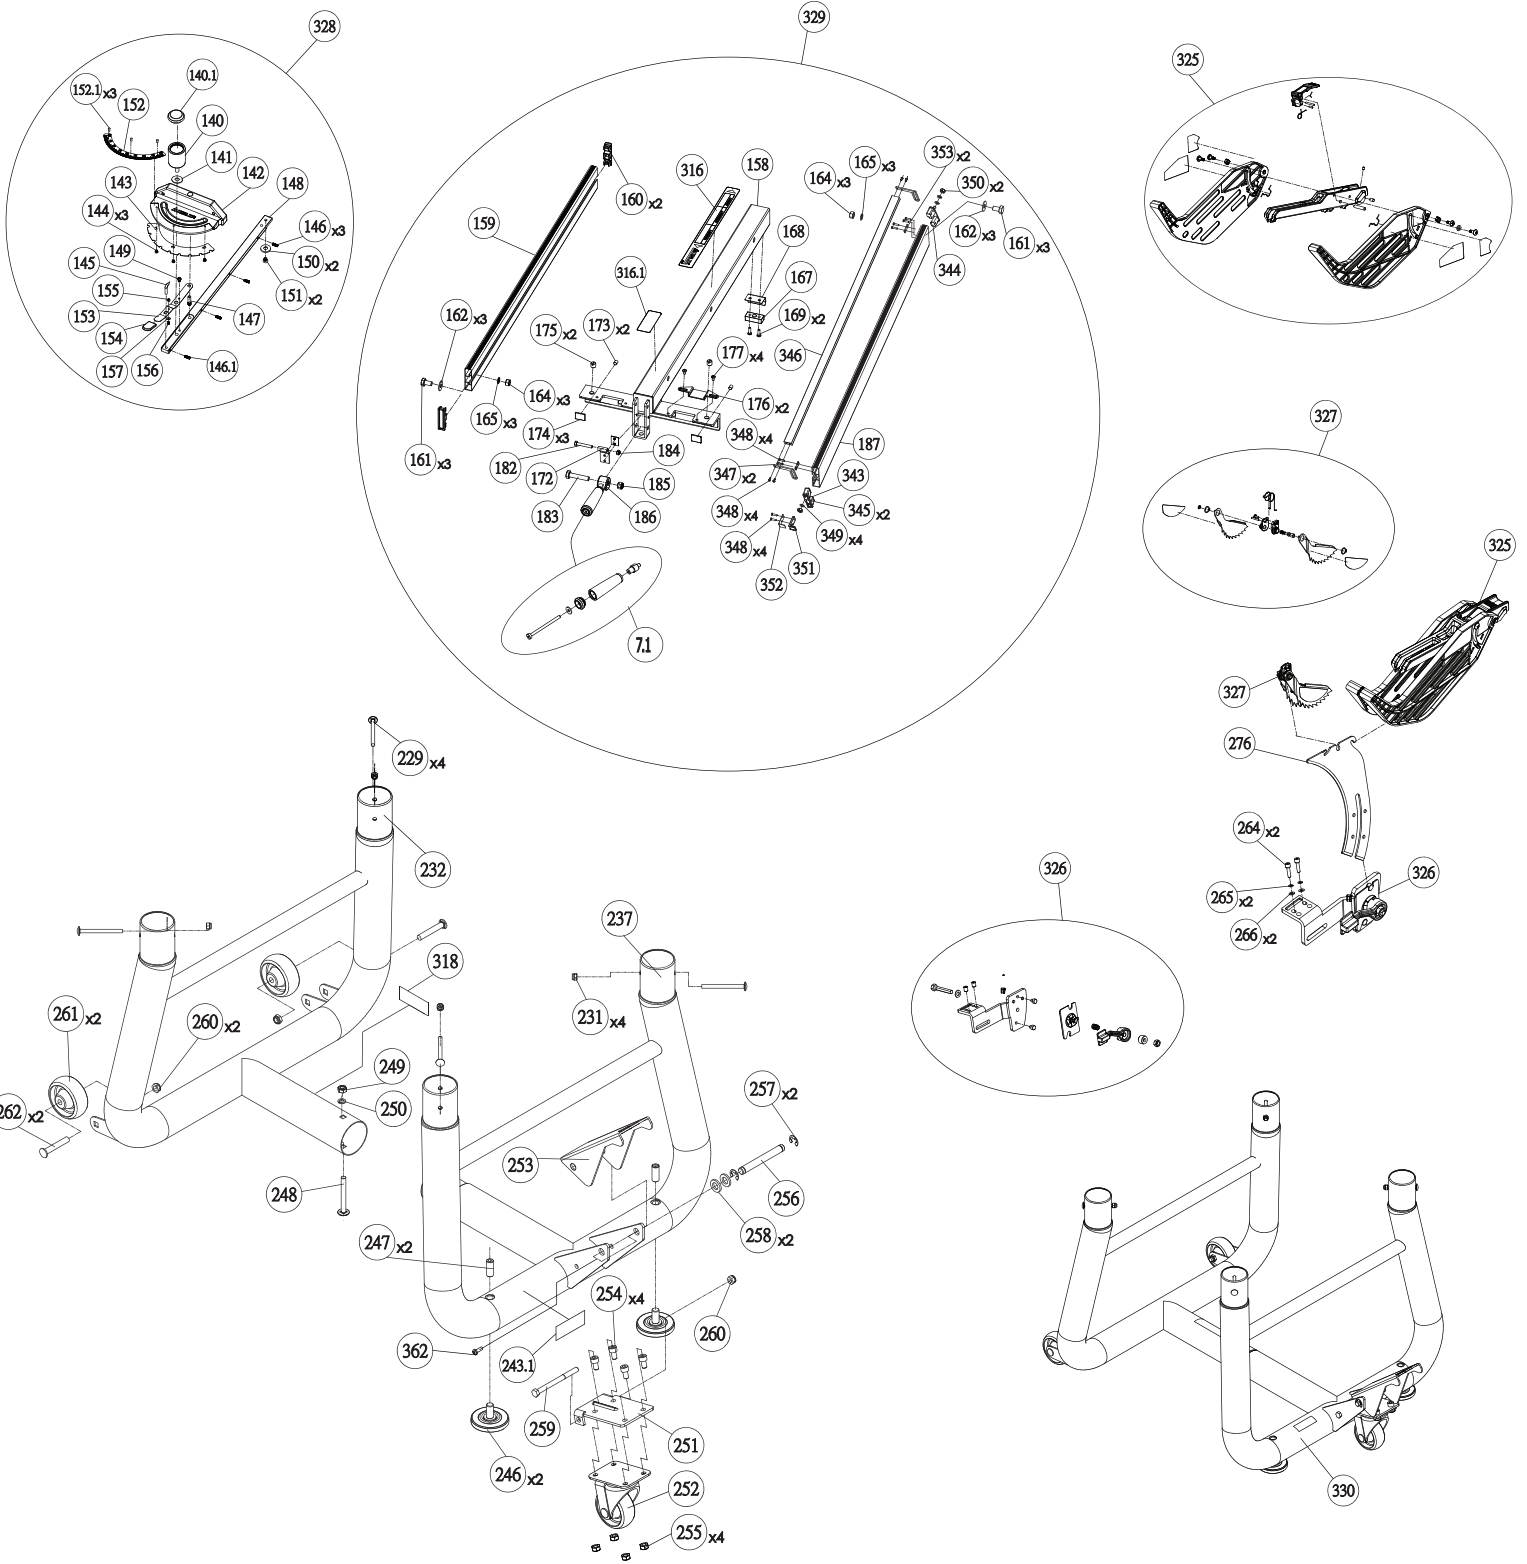

DATE: 12-16-2019

REVISED: N/A

REPLACEMENT PARTS

ITEM #	DELTA PART #	DESCRIPTION	QTY	ITEM #	DELTA PART #	DESCRIPTION	QTY
7.1	DPEC006283	Fence Handle Assembly	1	59	DPEC006036	Pin	2
7.2	DPEC006284	Handle Assembly	2	60	DPEC006037	Compression Spring	1
8	DPEC003048	Handwheel	2	64	DPEC003209	Capacitor	1
8.1	DPEC003049	Flat Washer	1	65	DPEC003210	Start Capacitor	1
9	DPEC003050	Handwheel Fix Knob	3	67	DPEC006038	Stator Screw	4
9.1	DPEC003051	Handwheel Fix Knob Cap	3	67.1	DPEC006039	Hex Nut	4
9.2	DPEC003052	Hex Socket Screw	1	67.2	DPEC002910	Spring Washer	4
9.3	DPEC003053	Flat Washer	1	67.3	DPEC005845	Round Head Phillips Screw	4
10	DPEC003054	Flat Washer	2	67.4	DPEC006040	Overload Protector Assembly	1
11	DPEC003055	Compression Spring	1	68	DPEC006041	Down Cover Screw	2
11.1	DPEC003056	O-Ring	1	70	DPEC006042	Armature Bearing Assembly	1
12	DPEC003057	Spring Pin	1	71	DPEC006043	Start Switch	1
13	DPEC003058	Height Adjustment Rod	1	72	DPEC006044	Switch Shelf	1
13.2	DPEC003059	Flat Washer	2	73	DPEC006045	Round Head Phillips Screw	2
13.3	DPEC003414	Hex Socket Screw	2	75	DPEC005708	Spring Washer	1
13.4	DPEC003411	Flat Key	2	76	DPEC006046	Plastic Washer	4
14	DPEC003412	Bevel Gear	2	77	DPEC006047	Stator Assembly	1
15	DPEC003060	Height Adjustment Rod Sleeve	1	78	DPEC006048	Fan	1
20	DPEC003061	Flat Washer	3	79	DPEC006049	Clutch	1
20.1	DPEC003062	Conical Washer	2	80	DPEC006050	Centrifugal Iron Plate	2
22	DPEC003064	Front Support Holder	1	81	DPEC006051	Tension Spring	2
23	DPEC003065	Rear Support Holder	1	84	DPEC004027	Wire Clip	2
24	DPEC002946	Wear Plate	2	86	DPEC002941	Round Head Phillips Screw	4
25	DPEC002944	Round Head Phillips Screw	4	87	DPEC006052	Switch Shaft	1
26	DPEC002957	Sliding Rod	1	87.1	DPEC006053	Lock Nut	4
27	DPEC003066	Hex Socket Screw	8	87.2	DPEC005767	Switch Spring	1
28	DPEC003067	Set Screw	2	88	DPEC006054	Hex Socket Head Screw With Washer	5
29	DPEC003068	Lift Rod	1	93	DPEC002934	Switch Box Base	1
29.1	DPEC003069	Lift Rod Sleeve	1	93.3	DPEC002944	Round Head Phillips Screw	2
29.2	DPEC005769	Hex Socket Screw	1	94	DPEC006055	Switch Box	1
29.3	DPEC003012	Flat Washer	1	96	DPEC005763	Switch Paddle	1
29.4	DPEC002910	Spring Washer	1	96.1	DPEC006056	Power Wire	1
29.5	DPEC006009	Flat Washer	1	97	DPEC005673	Switch	1
30	DPEC004732	Ball Bearing	2	100	DPEC006057	Needle Bearing	1
32	DPEC006010	Lift Sleeve	1	103.1	DPEC006058	Ball Bearing	1
33	DPEC005769	Hex Socket Screw	2	103.2	DPEC006059	Ball Bearing	1
34	DPEC006011	Linear Bearing	4	107	DPEC006060	Round Head Phillips Screw	3
36	DPEC004262	C-Ring	2	108	DPEC006061	Blade Lock Pin	1
37	DPEC002958	Support Sliding Rod	1	109	DPEC004999	Blade Lock Pin Press Plate	1
39	DPEC006012	Round Head Hex Hcrew	2	110	DPEC006062	Press Buckle	1
43	DPEC002736	Bevel Hcale	1	111	DPEC006063	Compression Spring	1
45	DPEC006013	Bevel Nut	1	114	DPEC006064	Blade	1
46	DPEC006014	Angle Pointer	1	116	DPEC002961	Blade Flange	1
46.1	DPEC006015	Flat Round Head Phillips Screw	1	117	DPEC002962	Blade Nut	1
47	DPEC003024	Round Head Phillips Screw	2	134	DPEC006065	Throat Plate Assembly	1
48	DPEC003023	Bevel Scale Base	1	135	DPEC002913	Flat Head Phillips Screw	5
49	DPEC006017	Trunnion	2	136	DPEC006066	Table	1
49.1	DPEC006018	Front Support Cover	1	137	DPEC002914	Set Screw	2
49.2	DPEC006019	Rear Support Cover	1	138	DPEC006067	Extension Wing	2
50	DPEC006020	Flat Head Torx Screw	8	140	DPEC006069	Miter Gauge Handle Cap	1
51	DPEC006285	Motor Front Cover	1	140.1	DPEC006286	Miter Gauge Handle Cap	1
52	DPEC006027	Motor Rear Cover	1	141	DPEC006070	Flat Washer	1
53	DPEC006028	Motor Cover (Up)	1	142	DPEC006071	Miter Gauge Base	1
53.1	DPEC006029	Tooth Washer	3	143	DPEC006072	Miter Gauge Position Plate	1
53.2	DPEC006030	Flat Head Self Tapping Screw	1	144	DPEC006073	Flat Round Head Phillips Screw	3
54	DPEC006031	Motor Cover (Down)	1	145	DPEC006074	Pointer	1
55	DPEC006032	Fix Shelf	1	146	DPEC006075	Set Screw	3
56	DPEC006033	Fan Cover	1	146.1	DPEC006076	Set Screw	1
57	DPEC006034	Brake Pad	2	147	DPEC006077	Shaft	1
58	DPEC006035	Slide Plate	1	148	DPEC006078	Rod	1