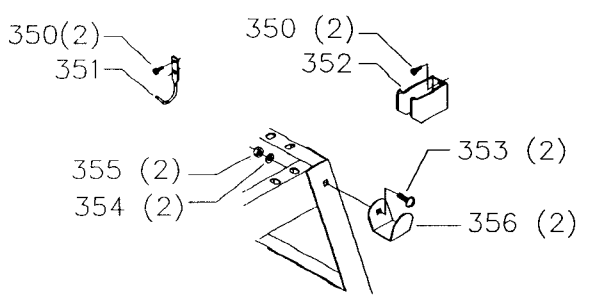

FENCE REPLACEMENT PARTS*
FOR USE ON 36-640 MODELS ONLY

ITEMS LISTED BELOW AVAILABLE AS ACCESSORIES

36-633
 DUST CHUTE

36-634
 CABINET HARDWARE

Parts List for 36-640 Type 1

Item Number	Part Number	Description	Qty Required
1	422020740001S	HOLE PLUG	1
2	422020600003S	HANDLE	1
3	904070105555S	FIBRE WSHR	1
4	422010500003S	GAGE	1
4	34-895	MITER GAUGE	1
5	901041509428S	SET SCREW	3
6	901041501181S	SET SCREW	1
7	422010750001S	POINTER	1
8	905010331754	ROLL PIN	1
9	34-895	MITER GAUGE	1
10	901041501181S	SET SCREW	1
11	422010880004S	STOP LINK	1
11	34-895	MITER GAUGE	1
12	422011120001S	SCREW	1
13	422040720001S	PLATE	1
14	901020305750S	MACHINE SCREW	1
15	1086388S	PUSH NUT CAP	2
16	1087811S	PIN	1
17	1086935	BLADE GUARD	1
17	1086334S	SEE THRU GUARD	1
18	422040710007S	PIN	1
19	1086337S	PIVOT BRACKET	1
20	1086353S	SPRING	1
21	422160470001S	KICK BACK FINGER	2
22	1086387S	PUSH NUT	1
23	905010106729S	PIN	1
24	422040860002S	SPLITTER W/BUSHING	1

Parts List for 36-640 Type 1

Item Number	Part Number	Description	Qty Required
25	901110231476S	BOLT	1
26	904010101620S	WASHER	1
27	902010101300S	HEX NUT	1
28	422190890003S	BRACKET	1
29	901010600612S	CAP SCREW	2
30	904010101614S	STEEL WASHER	2
35	34-154	STD INS 10IN CONT SW	1
36	901044615297	SCREW	4
37	901042931395	NYLOC SET-SCREW	1
40	651028-00	EXTENSION WING	1
41	901010600680	CAP SCREW	6
42	904010101638	STEEL WASHER	6
46	422390670001	SWITCH ACTUATOR	1
47	438010170206S	SWITCH	1
47	000000-00	No Longer Available	1
48	422390140009	SWITCH BOX COVER	1
49	422390890007	SWITCH PLATE	1
50	904020101703S	LOCK WASHER	1
51	904020201704S	LOCK WASHER	1
52	489191-00	HEX NUT	1
53	902010401030	HEX NUT	1
54	901051631229	PAN HEAD SCREW	4
55	422390130001	SWITCH BOX	1
56	901051631229	PAN HEAD SCREW	2
57	438013020671	FEMALE DISCONNECT	1
58	438013020672	CORD SET	1
60	422393180003	CABINET ASSY	1