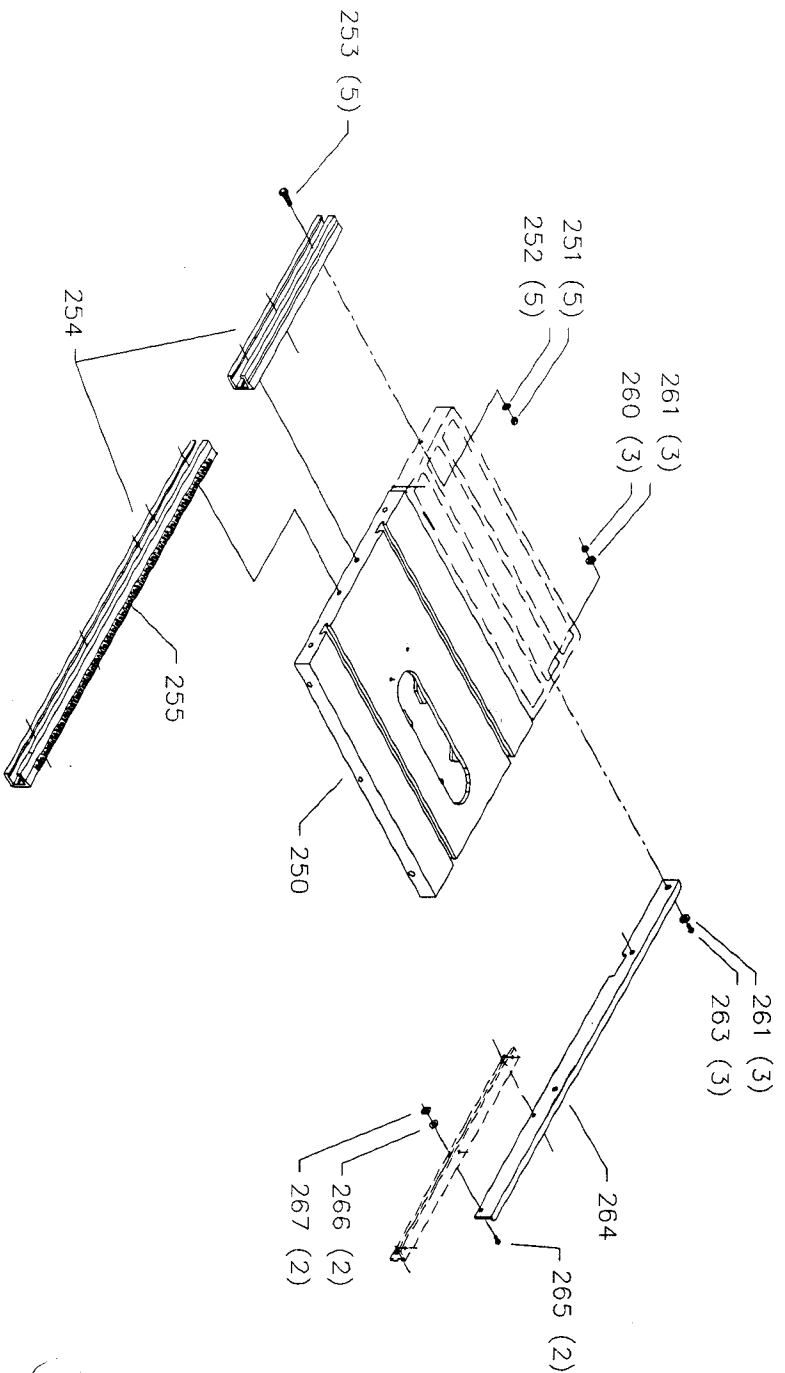

FENCE REPLACEMENT PARTS*
FOR USE ON 36-640 MODELS ONLY

ITEMS LISTED BELOW AVAILABLE AS ACCESSORIES

36-633
 DUST CHUTE

36-634
 CABINET HARDWARE

Parts List for 36-640 Type 1

Item Number	Part Number	Description	Qty Required
1	422020740001S	HOLE PLUG	1
2	422020600003S	HANDLE	1
3	904070105555S	FIBRE WSHR	1
4	422010500003S	GAGE	1
4	34-895	MITER GAUGE	1
5	901041509428S	SET SCREW	3
6	901041501181S	SET SCREW	1
7	422010750001S	POINTER	1
8	905010331754	ROLL PIN	1
9	34-895	MITER GAUGE	1
10	901041501181S	SET SCREW	1
11	422010880004S	STOP LINK	1
11	34-895	MITER GAUGE	1
12	422011120001S	SCREW	1
13	422040720001S	PLATE	1
14	901020305750S	MACHINE SCREW	1
15	1086388S	PUSH NUT CAP	2
16	1087811S	PIN	1
17	1086935	BLADE GUARD	1
17	1086334S	SEE THRU GUARD	1
18	422040710007S	PIN	1
19	1086337S	PIVOT BRACKET	1
20	1086353S	SPRING	1
21	422160470001S	KICK BACK FINGER	2
22	1086387S	PUSH NUT	1
23	905010106729S	PIN	1
24	422040860002S	SPLITTER W/BUSHING	1

Parts List for 36-640 Type 1

Item Number	Part Number	Description	Qty Required
25	901110231476S	BOLT	1
26	904010101620S	WASHER	1
27	902010101300S	HEX NUT	1
28	422190890003S	BRACKET	1
29	901010600612S	CAP SCREW	2
30	904010101614S	STEEL WASHER	2
35	34-154	STD INS 10IN CONT SW	1
36	901044615297	SCREW	4
37	901042931395	NYLOC SET-SCREW	1
40	651028-00	EXTENSION WING	1
41	901010600680	CAP SCREW	6
42	904010101638	STEEL WASHER	6
46	422390670001	SWITCH ACTUATOR	1
47	438010170206S	SWITCH	1
47	000000-00	No Longer Available	1
48	422390140009	SWITCH BOX COVER	1
49	422390890007	SWITCH PLATE	1
50	904020101703S	LOCK WASHER	1
51	904020201704S	LOCK WASHER	1
52	489191-00	HEX NUT	1
53	902010401030	HEX NUT	1
54	901051631229	PAN HEAD SCREW	4
55	422390130001	SWITCH BOX	1
56	901051631229	PAN HEAD SCREW	2
57	438013020671	FEMALE DISCONNECT	1
58	438013020672	CORD SET	1
60	422393180003	CABINET ASSY	1