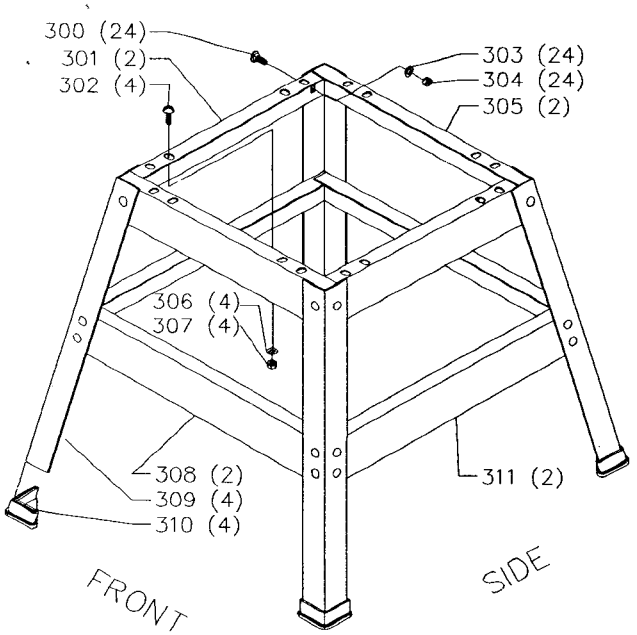

FENCE REPLACEMENT PARTS*
FOR USE ON 36-640 MODELS ONLY

ITEMS LISTED BELOW AVAILABLE AS ACCESSORIES

36-633
 DUST CHUTE

36-634
 CABINET HARDWARE

Parts List for 36-640 Type 1

Item Number	Part Number	Description	Qty Required
1	422020740001S	HOLE PLUG	1
2	422020600003S	HANDLE	1
3	904070105555S	FIBRE WSHR	1
4	422010500003S	GAGE	1
4	34-895	MITER GAUGE	1
5	901041509428S	SET SCREW	3
6	901041501181S	SET SCREW	1
7	422010750001S	POINTER	1
8	905010331754	ROLL PIN	1
9	34-895	MITER GAUGE	1
10	901041501181S	SET SCREW	1
11	422010880004S	STOP LINK	1
11	34-895	MITER GAUGE	1
12	422011120001S	SCREW	1
13	422040720001S	PLATE	1
14	901020305750S	MACHINE SCREW	1
15	1086388S	PUSH NUT CAP	2
16	1087811S	PIN	1
17	1086935	BLADE GUARD	1
17	1086334S	SEE THRU GUARD	1
18	422040710007S	PIN	1
19	1086337S	PIVOT BRACKET	1
20	1086353S	SPRING	1
21	422160470001S	KICK BACK FINGER	2
22	1086387S	PUSH NUT	1
23	905010106729S	PIN	1
24	422040860002S	SPLITTER W/BUSHING	1

Parts List for 36-640 Type 1

Item Number	Part Number	Description	Qty Required
25	901110231476S	BOLT	1
26	904010101620S	WASHER	1
27	902010101300S	HEX NUT	1
28	422190890003S	BRACKET	1
29	901010600612S	CAP SCREW	2
30	904010101614S	STEEL WASHER	2
35	34-154	STD INS 10IN CONT SW	1
36	901044615297	SCREW	4
37	901042931395	NYLOC SET-SCREW	1
40	651028-00	EXTENSION WING	1
41	901010600680	CAP SCREW	6
42	904010101638	STEEL WASHER	6
46	422390670001	SWITCH ACTUATOR	1
47	438010170206S	SWITCH	1
47	000000-00	No Longer Available	1
48	422390140009	SWITCH BOX COVER	1
49	422390890007	SWITCH PLATE	1
50	904020101703S	LOCK WASHER	1
51	904020201704S	LOCK WASHER	1
52	489191-00	HEX NUT	1
53	902010401030	HEX NUT	1
54	901051631229	PAN HEAD SCREW	4
55	422390130001	SWITCH BOX	1
56	901051631229	PAN HEAD SCREW	2
57	438013020671	FEMALE DISCONNECT	1
58	438013020672	CORD SET	1
60	422393180003	CABINET ASSY	1