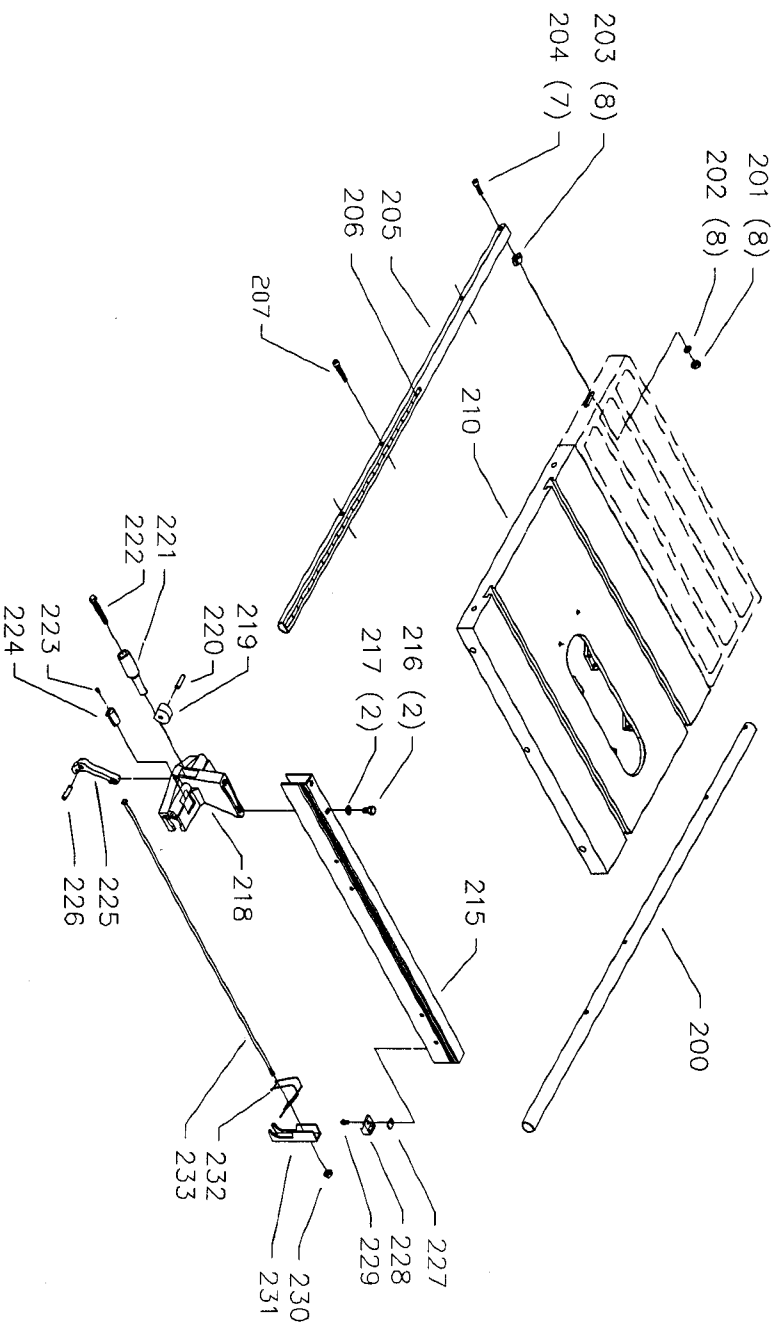

FENCE REPLACEMENT PARTS
FOR USE ON 36-630 MODELS ONLY

ITEMS LISTED BELOW AVAILABLE AS ACCESSORIES

36-633
DUST CHUTE

36-634
CABINET HARDWARE

Parts List for 36-630 Type 1

Item Number	Part Number	Description	Qty Required
1	422020740001S	HOLE PLUG	1
2	422020600003S	HANDLE	1
3	904070105555S	FIBRE WSHR	1
4	422010500003S	GAGE	1
4	34-895	MITER GAUGE	1
5	901041509428S	SET SCREW	3
6	901041501181S	SET SCREW	1
7	422010750001S	POINTER	1
8	905010331754	ROLL PIN	1
9	34-895	MITER GAUGE	1
10	901041501181S	SET SCREW	1
11	422010880004S	STOP LINK	1
11	34-895	MITER GAUGE	1
12	422011120001S	SCREW	1
13	422040720001S	PLATE	1
14	901020305750S	MACHINE SCREW	1
15	1086388S	PUSH NUT CAP	2
16	1087811S	PIN	1
17	1086935	BLADE GUARD	1
17	1086334S	SEE THRU GUARD	1
18	422040710007S	PIN	1
19	1086337S	PIVOT BRACKET	1
20	1086353S	SPRING	1
21	422160470001S	KICK BACK FINGER	2
22	1086387S	PUSH NUT	1
23	905010106729S	PIN	1
24	422040860002S	SPLITTER W/BUSHING	1

Parts List for 36-630 Type 1

Item Number	Part Number	Description	Qty Required
25	901110231476S	BOLT	1
26	904010101620S	WASHER	1
27	902010101300S	HEX NUT	1
28	422190890003S	BRACKET	1
29	901010600612S	CAP SCREW	2
30	904010101614S	STEEL WASHER	2
35	34-154	STD INS 10IN CONT SW	1
36	901044615297	SCREW	4
37	901042931395	NYLOC SET-SCREW	1
40	651028-00	EXTENSION WING	2
41	901010600680	CAP SCREW	6
42	904010101638	STEEL WASHER	6
46	422390670001	SWITCH ACTUATOR	1
47	438010170206S	SWITCH	1
47	000000-00	No Longer Available	1
48	422390140009	SWITCH BOX COVER	1
49	422390890007	SWITCH PLATE	1
50	904020101703S	LOCK WASHER	1
51	904020201704S	LOCK WASHER	1
52	489191-00	HEX NUT	1
53	902010401030	HEX NUT	1
54	901051631229	PAN HEAD SCREW	4
55	422390130001	SWITCH BOX	1
56	901051631229	PAN HEAD SCREW	2
57	438013020671	FEMALE DISCONNECT	1
58	438013020672	CORD SET	1
60	422393180003	CABINET ASSY	1