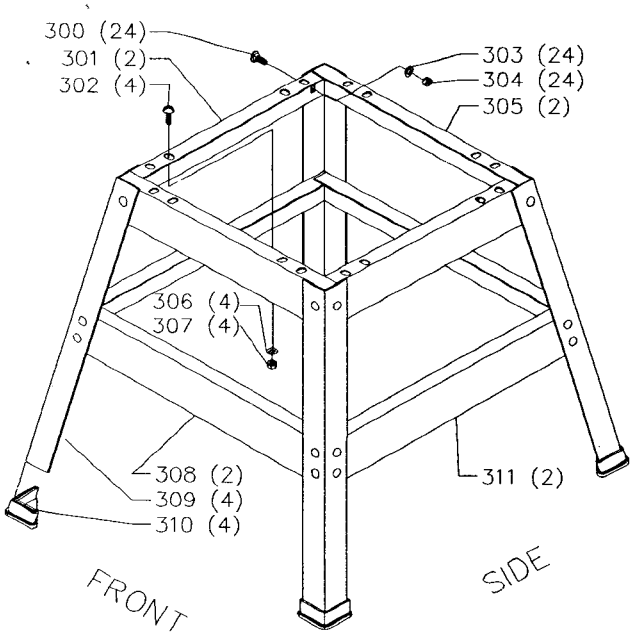

FENCE REPLACEMENT PARTS
FOR USE ON 36-630 MODELS ONLY

ITEMS LISTED BELOW AVAILABLE AS ACCESSORIES

36-633
DUST CHUTE

36-634
CABINET HARDWARE

Parts List for 36-630 Type 1

Item Number	Part Number	Description	Qty Required
1	422020740001S	HOLE PLUG	1
2	422020600003S	HANDLE	1
3	904070105555S	FIBRE WSHR	1
4	422010500003S	GAGE	1
4	34-895	MITER GAUGE	1
5	901041509428S	SET SCREW	3
6	901041501181S	SET SCREW	1
7	422010750001S	POINTER	1
8	905010331754	ROLL PIN	1
9	34-895	MITER GAUGE	1
10	901041501181S	SET SCREW	1
11	422010880004S	STOP LINK	1
11	34-895	MITER GAUGE	1
12	422011120001S	SCREW	1
13	422040720001S	PLATE	1
14	901020305750S	MACHINE SCREW	1
15	1086388S	PUSH NUT CAP	2
16	1087811S	PIN	1
17	1086935	BLADE GUARD	1
17	1086334S	SEE THRU GUARD	1
18	422040710007S	PIN	1
19	1086337S	PIVOT BRACKET	1
20	1086353S	SPRING	1
21	422160470001S	KICK BACK FINGER	2
22	1086387S	PUSH NUT	1
23	905010106729S	PIN	1
24	422040860002S	SPLITTER W/BUSHING	1

Parts List for 36-630 Type 1

Item Number	Part Number	Description	Qty Required
25	901110231476S	BOLT	1
26	904010101620S	WASHER	1
27	902010101300S	HEX NUT	1
28	422190890003S	BRACKET	1
29	901010600612S	CAP SCREW	2
30	904010101614S	STEEL WASHER	2
35	34-154	STD INS 10IN CONT SW	1
36	901044615297	SCREW	4
37	901042931395	NYLOC SET-SCREW	1
40	651028-00	EXTENSION WING	2
41	901010600680	CAP SCREW	6
42	904010101638	STEEL WASHER	6
46	422390670001	SWITCH ACTUATOR	1
47	438010170206S	SWITCH	1
47	000000-00	No Longer Available	1
48	422390140009	SWITCH BOX COVER	1
49	422390890007	SWITCH PLATE	1
50	904020101703S	LOCK WASHER	1
51	904020201704S	LOCK WASHER	1
52	489191-00	HEX NUT	1
53	902010401030	HEX NUT	1
54	901051631229	PAN HEAD SCREW	4
55	422390130001	SWITCH BOX	1
56	901051631229	PAN HEAD SCREW	2
57	438013020671	FEMALE DISCONNECT	1
58	438013020672	CORD SET	1
60	422393180003	CABINET ASSY	1