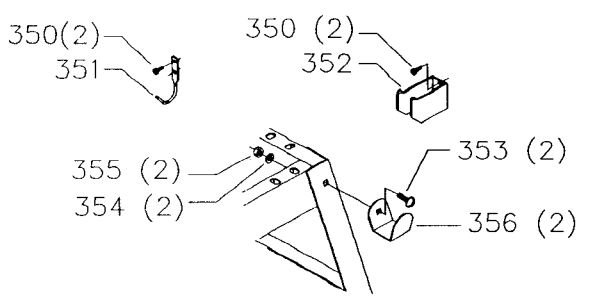

FENCE REPLACEMENT PARTS
FOR USE ON 36-630 MODELS ONLY

ITEMS LISTED BELOW AVAILABLE AS ACCESSORIES

36-633
DUST CHUTE

36-634
CABINET HARDWARE

Parts List for 36-630 Type 1

Item Number	Part Number	Description	Qty Required
1	422020740001S	HOLE PLUG	1
2	422020600003S	HANDLE	1
3	904070105555S	FIBRE WSHR	1
4	422010500003S	GAGE	1
4	34-895	MITER GAUGE	1
5	901041509428S	SET SCREW	3
6	901041501181S	SET SCREW	1
7	422010750001S	POINTER	1
8	905010331754	ROLL PIN	1
9	34-895	MITER GAUGE	1
10	901041501181S	SET SCREW	1
11	422010880004S	STOP LINK	1
11	34-895	MITER GAUGE	1
12	422011120001S	SCREW	1
13	422040720001S	PLATE	1
14	901020305750S	MACHINE SCREW	1
15	1086388S	PUSH NUT CAP	2
16	1087811S	PIN	1
17	1086935	BLADE GUARD	1
17	1086334S	SEE THRU GUARD	1
18	422040710007S	PIN	1
19	1086337S	PIVOT BRACKET	1
20	1086353S	SPRING	1
21	422160470001S	KICK BACK FINGER	2
22	1086387S	PUSH NUT	1
23	905010106729S	PIN	1
24	422040860002S	SPLITTER W/BUSHING	1

Parts List for 36-630 Type 1

Item Number	Part Number	Description	Qty Required
25	901110231476S	BOLT	1
26	904010101620S	WASHER	1
27	902010101300S	HEX NUT	1
28	422190890003S	BRACKET	1
29	901010600612S	CAP SCREW	2
30	904010101614S	STEEL WASHER	2
35	34-154	STD INS 10IN CONT SW	1
36	901044615297	SCREW	4
37	901042931395	NYLOC SET-SCREW	1
40	651028-00	EXTENSION WING	2
41	901010600680	CAP SCREW	6
42	904010101638	STEEL WASHER	6
46	422390670001	SWITCH ACTUATOR	1
47	438010170206S	SWITCH	1
47	000000-00	No Longer Available	1
48	422390140009	SWITCH BOX COVER	1
49	422390890007	SWITCH PLATE	1
50	904020101703S	LOCK WASHER	1
51	904020201704S	LOCK WASHER	1
52	489191-00	HEX NUT	1
53	902010401030	HEX NUT	1
54	901051631229	PAN HEAD SCREW	4
55	422390130001	SWITCH BOX	1
56	901051631229	PAN HEAD SCREW	2
57	438013020671	FEMALE DISCONNECT	1
58	438013020672	CORD SET	1
60	422393180003	CABINET ASSY	1