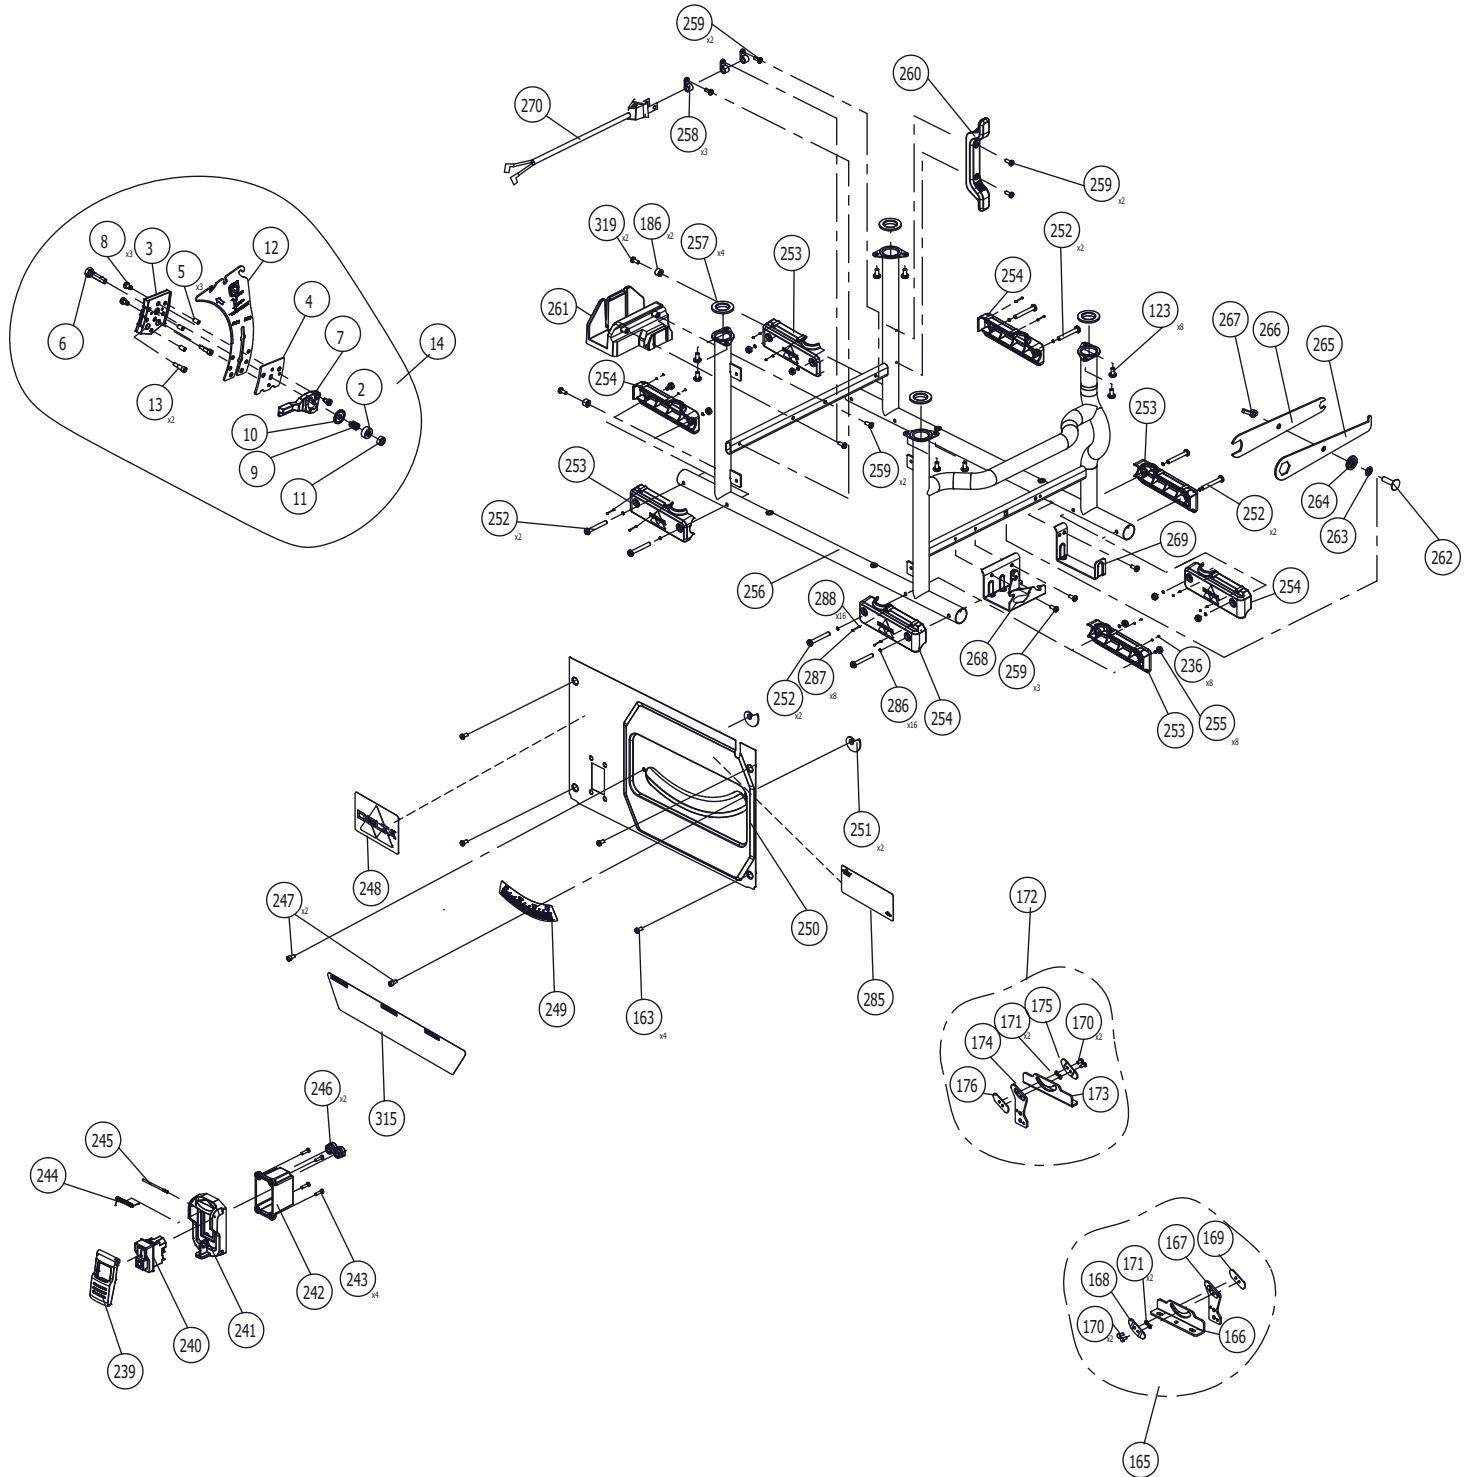

36-6013

TS-54

PART #:DPEC005777

DATE: 10-02-2019

REVISED: 11-30-2023

10" PORTABLE TABLE SAW

36-6013

TS-54
PART #:DPEC005777
DATE: 10-02-2019
REVISED: 11-30-2023

10" PORTABLE TABLE SAW

36-6013

TS-54

PART #:DPEC005777

DATE: 10-02-2019

REVISED: 11-30-2023

10" PORTABLE TABLE SAW

REPLACEMENT PARTS