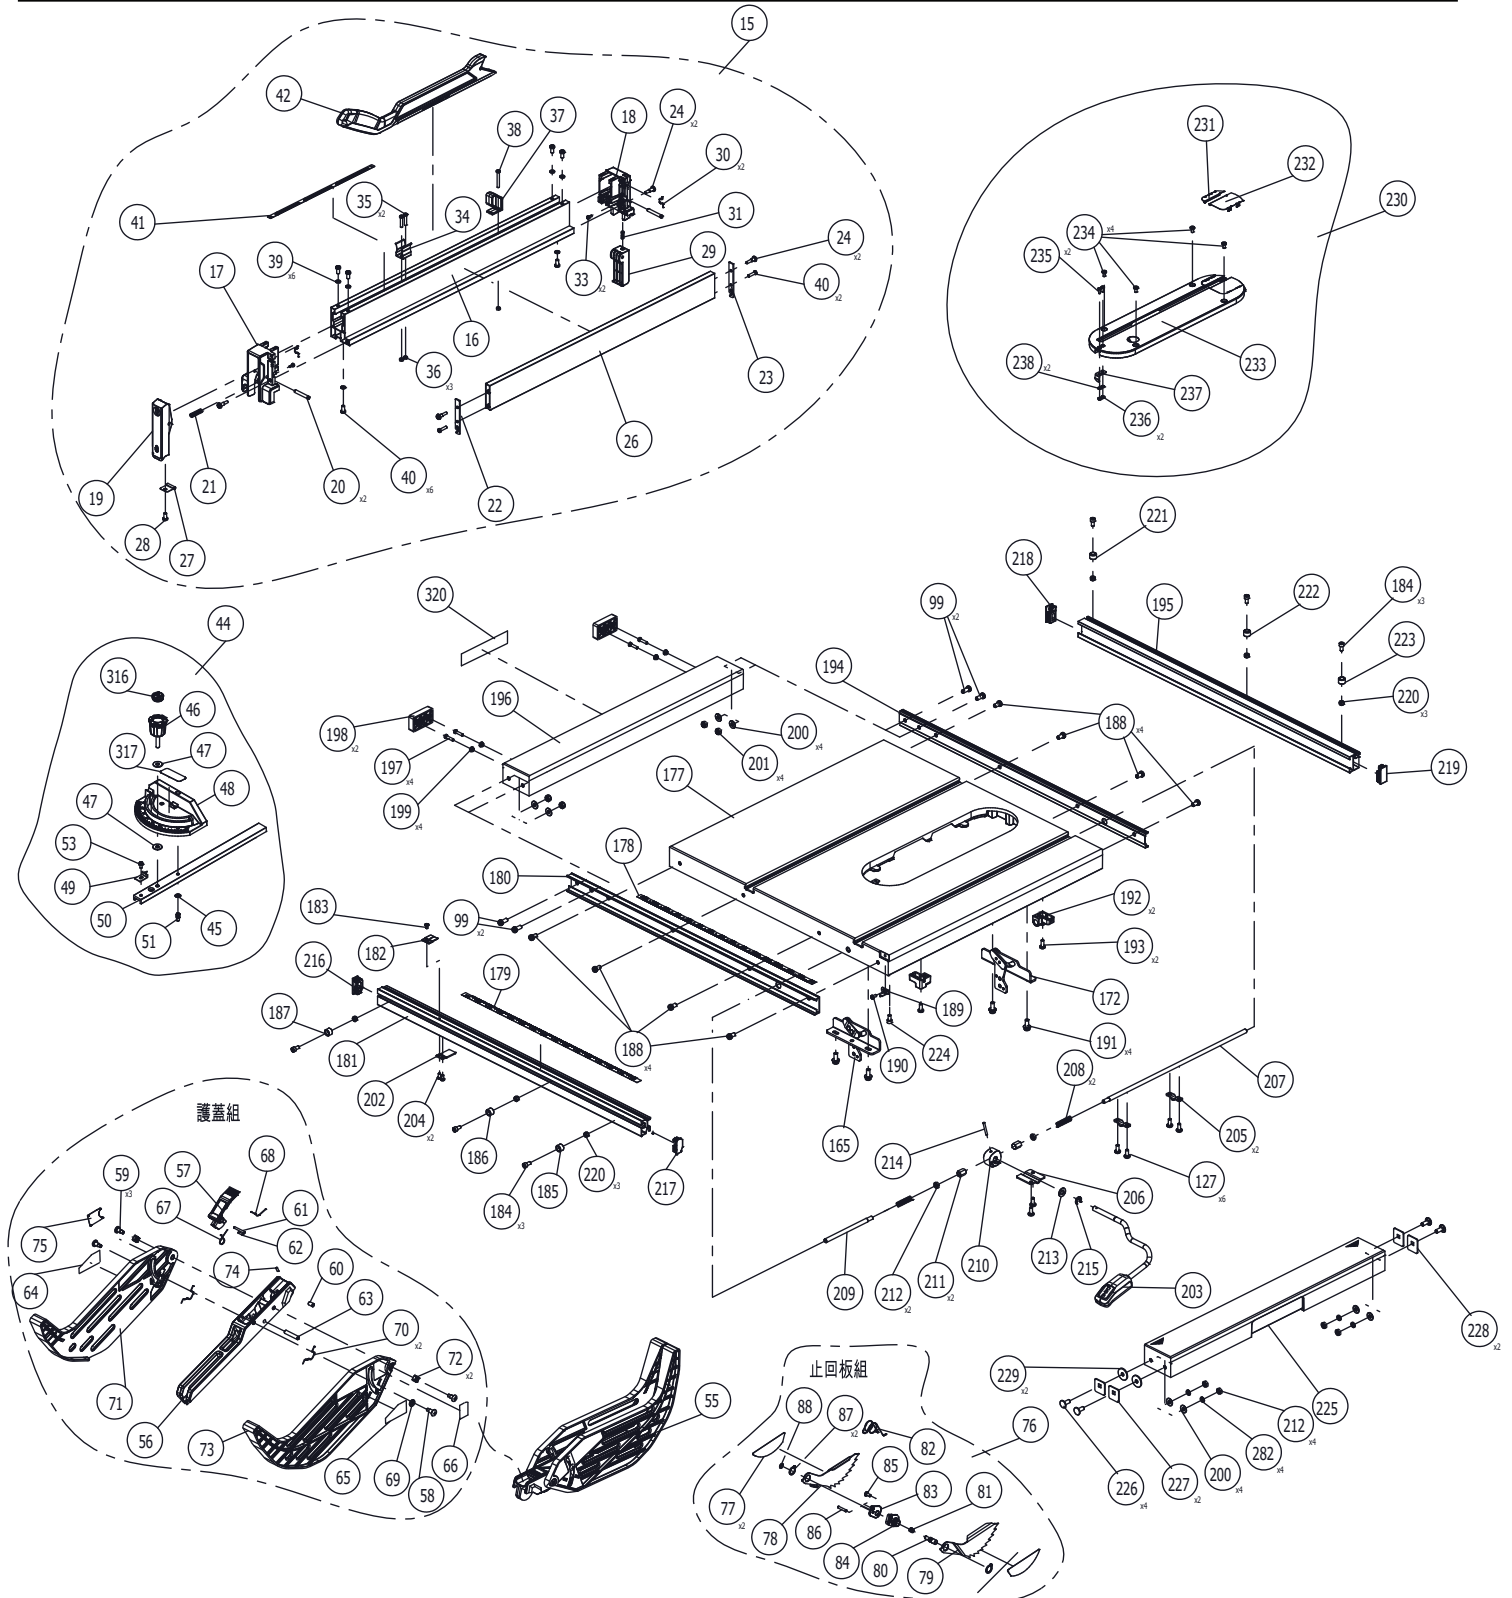

36-6013

TS-54

PART #:DPEC005777

DATE: 10-02-2019

REVISED: 11-30-2023

10" PORTABLE TABLE SAW