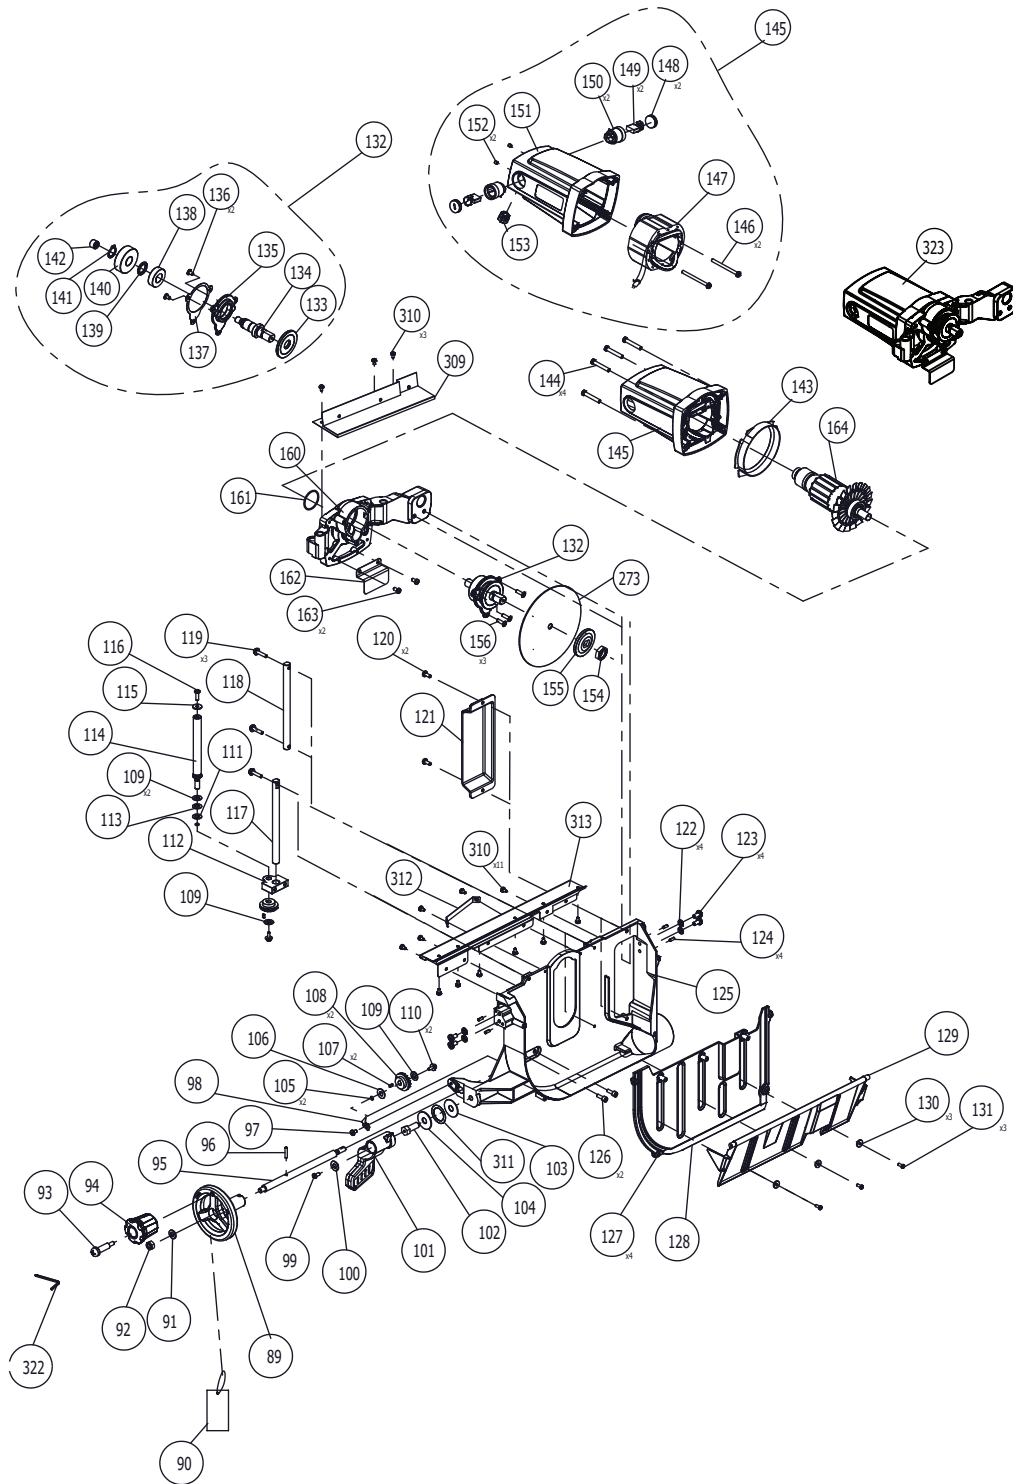

10" PORTABLE TABLE SAW

REPLACEMENT PARTS