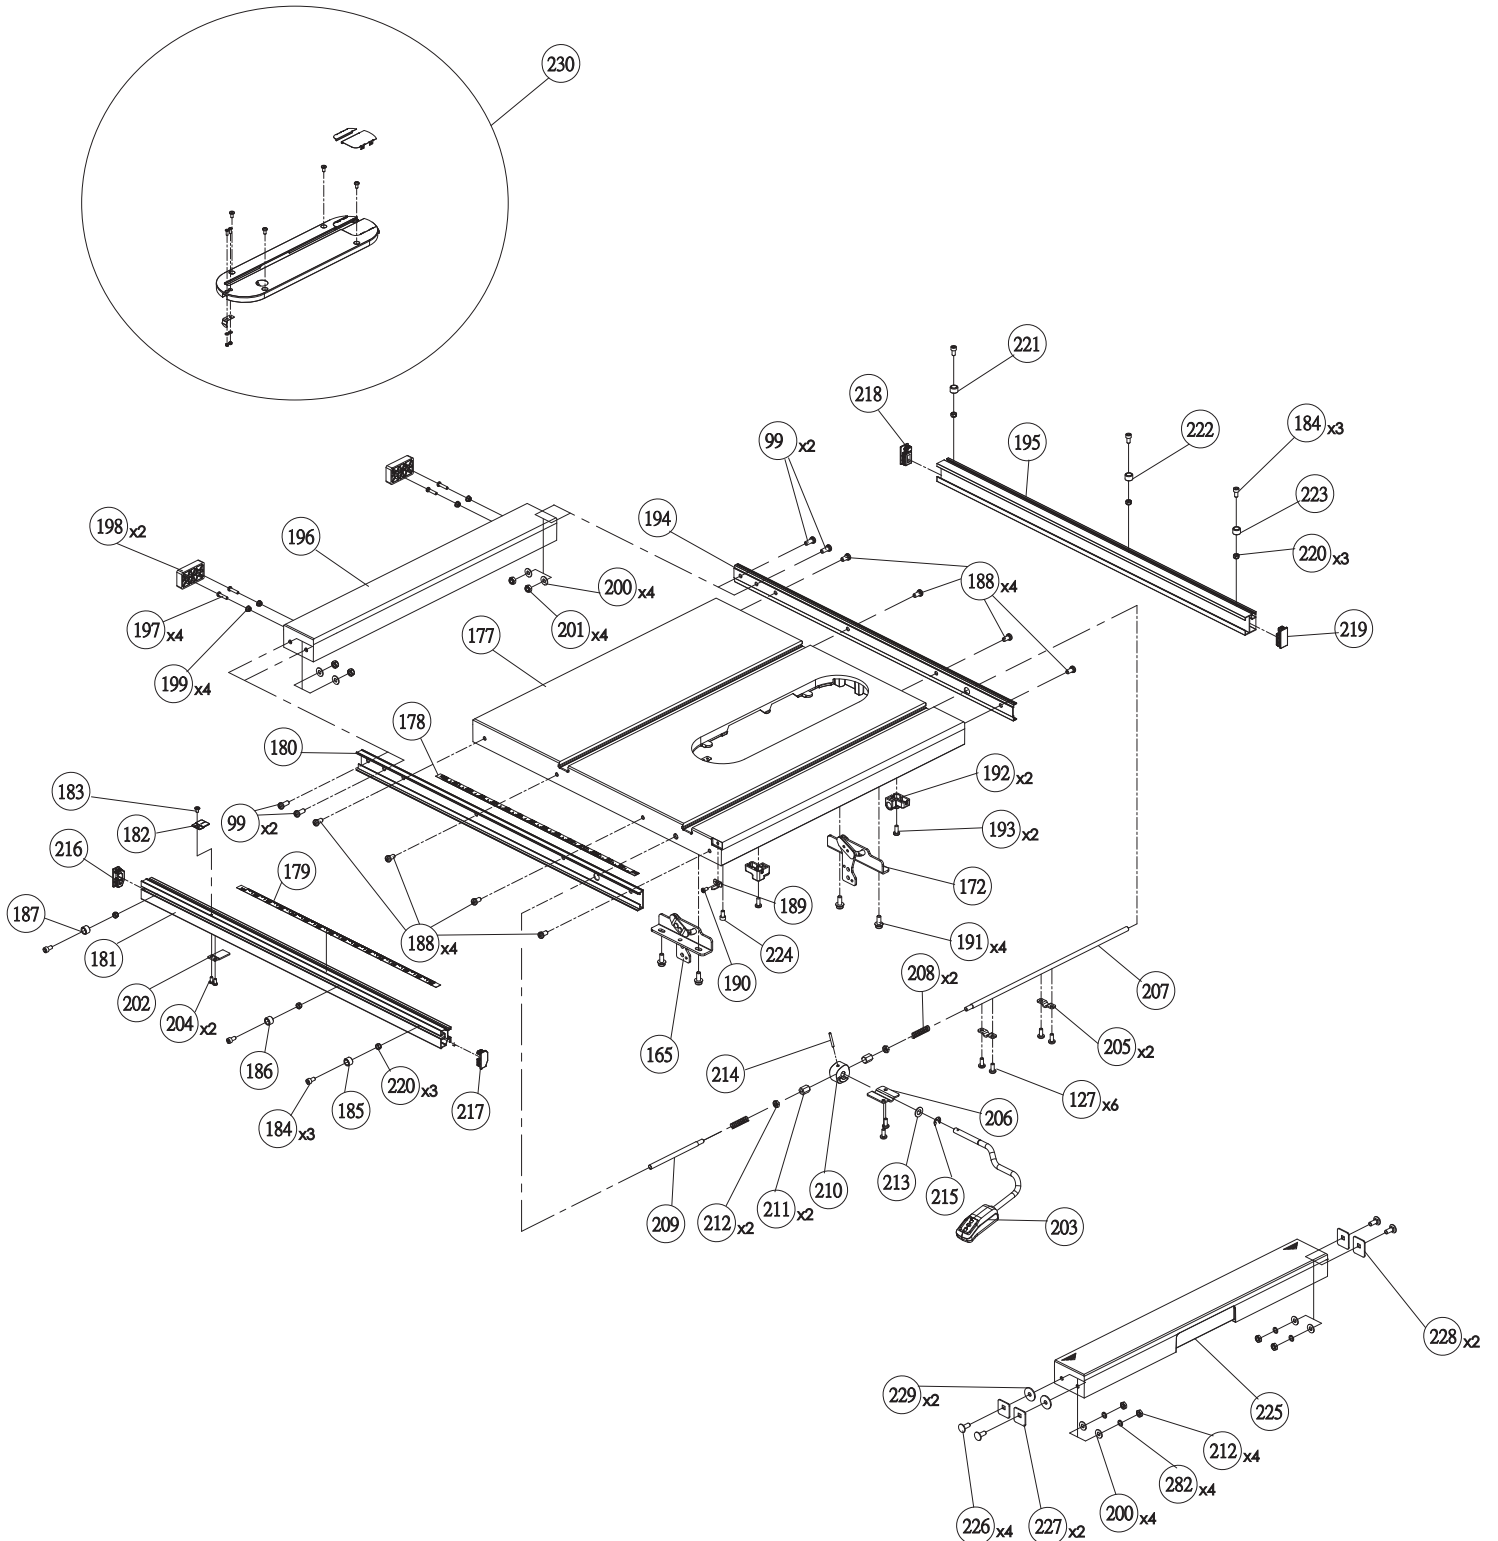

MODEL 36-6013

10" PORTABLE TABLE SAW