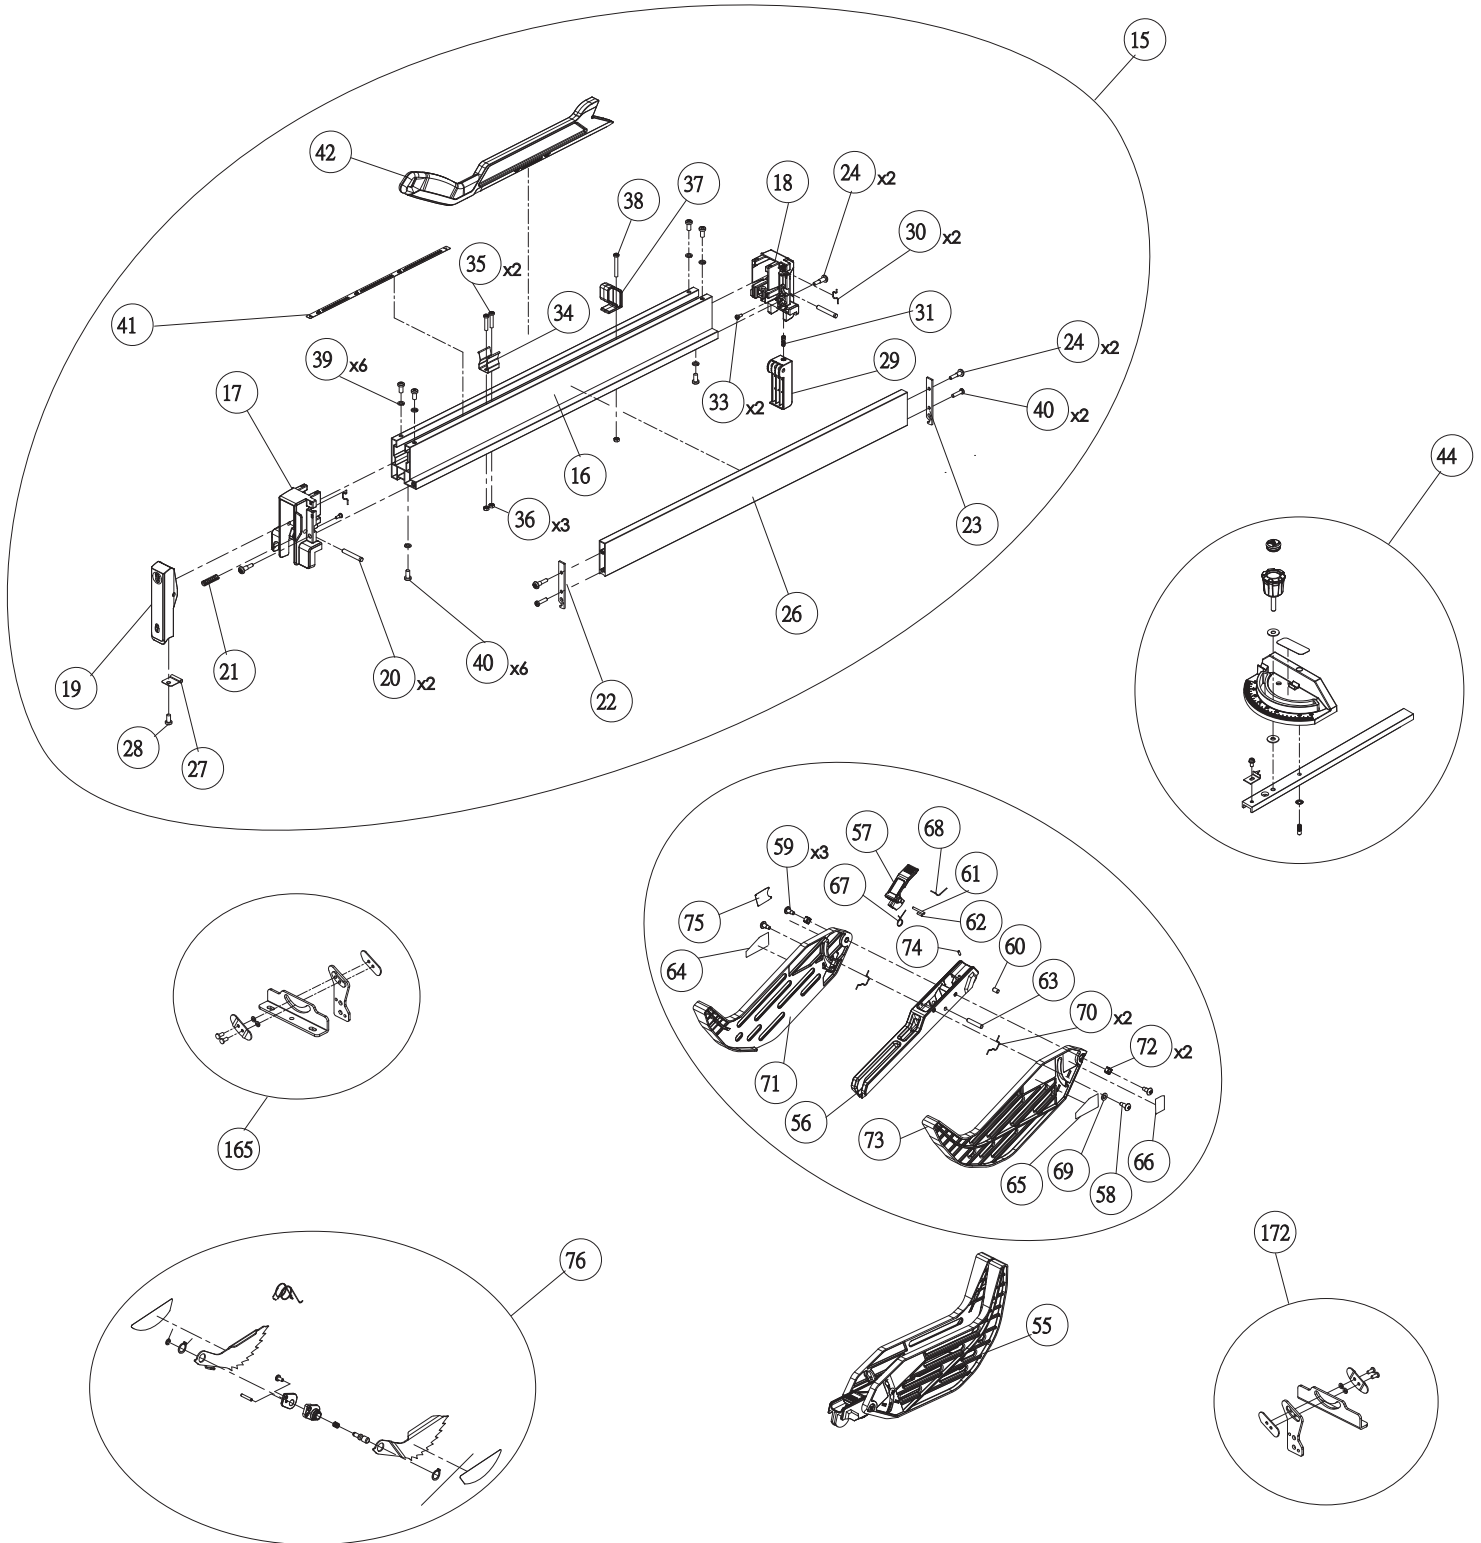

MODEL 36-6013

10" PORTABLE TABLE SAW

REPLACEMENT PARTS

ITEM #	DELTA PART #	DESCRIPTION	QTY	ITEM #	DELTA PART #	DESCRIPTION	QTY
1	DPEC005725	Guard Spring	1	66	DPEC005677	Rail stopper	1
2	DPEC005726	Plastic flat washer	1	67	DPEC004363	Round head cross triangle screw	2
3	DPEC005727	Fixed Spring	2	68	DPEC005708	Spring washer	6
4	DPEC005728	Left blade guard	1	69	DPEC004306	Phillips hex wrench	1
5	DPEC005729	Blade guard sleeve	2	70	DPEC004374	Flat washer	8
6	DPEC005730	Right blade guard	1	71	DPEC004405	Carriage screw	1
7	DPEC005731	Set Screw	1	72	DPEC005774	Round head torx screw	8
8	DPEC005732	Anti-kick pawls Assembly	1	73	DPEC003412	Bevel gear	2
9	DPEC005733	Lock nut	1	74	DPEC005775	Front stand foot pad	4
10	DPEC005734	Angle indicator	1	75	DPEC003413	Flat washer	4
11	DPEC005735	O-ring	2	76	DPEC003414	Hex socket head screw	2
12	DPEC003411	Flat key	2	77	DPEC003415	Flat washer	1
13	DPEC003421	Pan head hex socket screw	1	78	DPEC003416	Rod supporting	1
14	DPEC005676	Pan head Phillips screw	4	79	DPEC003418	Conical washer	1
15	DPEC005738	Hex socket head screw	2	80	DPEC003422	Sliding rod front	1
16	DPEC005739	Stop plate	1	81	DPEC003424	Round head Phillips screw	3
17	DPEC005740	Flat washer	3	82	DPEC003425	Round head hex socket triangle screw	10
18	DPEC005741	Torx plastic self-tapping screw	3	83	DPEC005776	Rear stand foot pad	4
19	DPEC005742	Shaft Assembly	1	84	DPEC003425	Round head hex socket triangle screw	2
20	DPEC005743	Motor Base	1	85	DPEC003428	Spring pin	4
21	DPEC005744	Scale Ruler (for sliding rail)	1	86	DPEC003429	Round head hex socket triangle screw	12
22	DPEC005745	Front aluminium rail	1	87	DPEC003431	Blade	1
23	DPEC005746	Front sliding rail	1	88	DPEC005688	Fence	1
24	DPEC005747	Flat head screw	1	89	DPEC004299	Speeder nut	1
26	DPEC005748	Hex socket head screw	6	90	DPEC004639	Blade flange	1
27	DPEC005749	Front tab sleeve (blue)	1	91	DPEC003449	Torx Screw	3
28	DPEC005750	Shaft base	2	92	DPEC005690	Fence rear base	1
29	DPEC005751	Rear aluminium rail	1	93	DPEC005778	Cabinet	1
30	DPEC005752	Rear sliding rail	1	94	DPEC003434	Round head hex socket triangle screw	4
31	DPEC005753	Left extension wing	1	95	DPEC003409	Spring pin	1
33	DPEC005754	Front sliding rail end cap (left)	1	96	DPEC005779	Power cord hook	1
34	DPEC005755	Rear tab sleeve (blue)	1	97	DPEC005780	Fence storage	1
35	DPEC005756	Rear tab sleeve (sliver)	1	98	DPEC005781	Guard assembly fixed base	1
36	DPEC005757	Position screw	1	99	DPEC005782	Guard assembly support base	1
37	DPEC005758	Extension wing	1	100	DPEC005720	Lock Pin	1
38	DPEC005759	Front compress plate (Extension wing)	2	101	DPEC005723	Small Guard Warning Label	1
39	DPEC005760	Rear compress plate (Extension wing)	2	102	DPEC004328	Right Guard Warning Label	1
40	DPEC005761	Throat plate Assembly	1	103	DPEC005682	Rear support plate Assembly	1
41	DPEC005687	Fence Assembly	1	104	DPEC005713	Blade guard Assembly	1
42	DPEC005762	Lock nut	10	105	DPEC003571	Hex Ring Wrench	1
44	DPEC005763	Switch trigger	1	106	DPEC005783	Spring washer	4
45	DPEC005764	Switch holder (front)	1	107	DPEC005701	Fence hook plate spring	1
46	DPEC005765	Switch holder (rear)	1	108	DPEC003640	Hand wheel shoulder screw	1
47	DPEC005766	Round head Phillips self tapping screw	4	109	DPEC004276	Blade nut	1
48	DPEC005767	Switch torsion spring	1	110	DPEC005724	Convolute Spring	1
49	DPEC005768	Shaft	1	111	DPEC003473	Flat washer	1
50	DPEC005769	Hex socket head screw	2	112	DPEC003420	Flat washer	1
51	DPEC005770	Logo label	1	113	DPEC003423	Sliding rod rear	1
53	DPEC005675	Supporting pad	2	114	DPEC003425	Round head hex socket triangle screw	2
55	DPEC005771	Bevel scale label	1	115	DPEC005784	Flat washer	16
56	DPEC004297	Plastic washer	1	116	DPEC005785	Compress plate	1
57	DPEC004407	Hand wheel	1	117	DPEC005786	Dust proof fabric	1
58	DPEC004301	Wave washer	1	118	DPEC005718	Lock Pin	1
59	DPEC005772	Front panel Assembly	1	121	DPEC005689	Fence front base	1
60	DPEC005678	Fixed rod handle	1	122	DPEC005717	Pan head shoulder screw	3
61	DPEC005711	Push stick	1	124	DPEC004352	O-ring	1
62	DPEC003396	Flat washer	1	125	DPEC005691	Fence trigger plate	1
63	DPEC003410	Flat washer	1	126	DPEC005136	Open-End Wrench	1
64	DPEC005105	Toothed nut	4	127	DPEC003471	Special hex head screw	1
65	DPEC005773	Angle stopper	2	129	DPEC003436	Front support plate Assembly	1