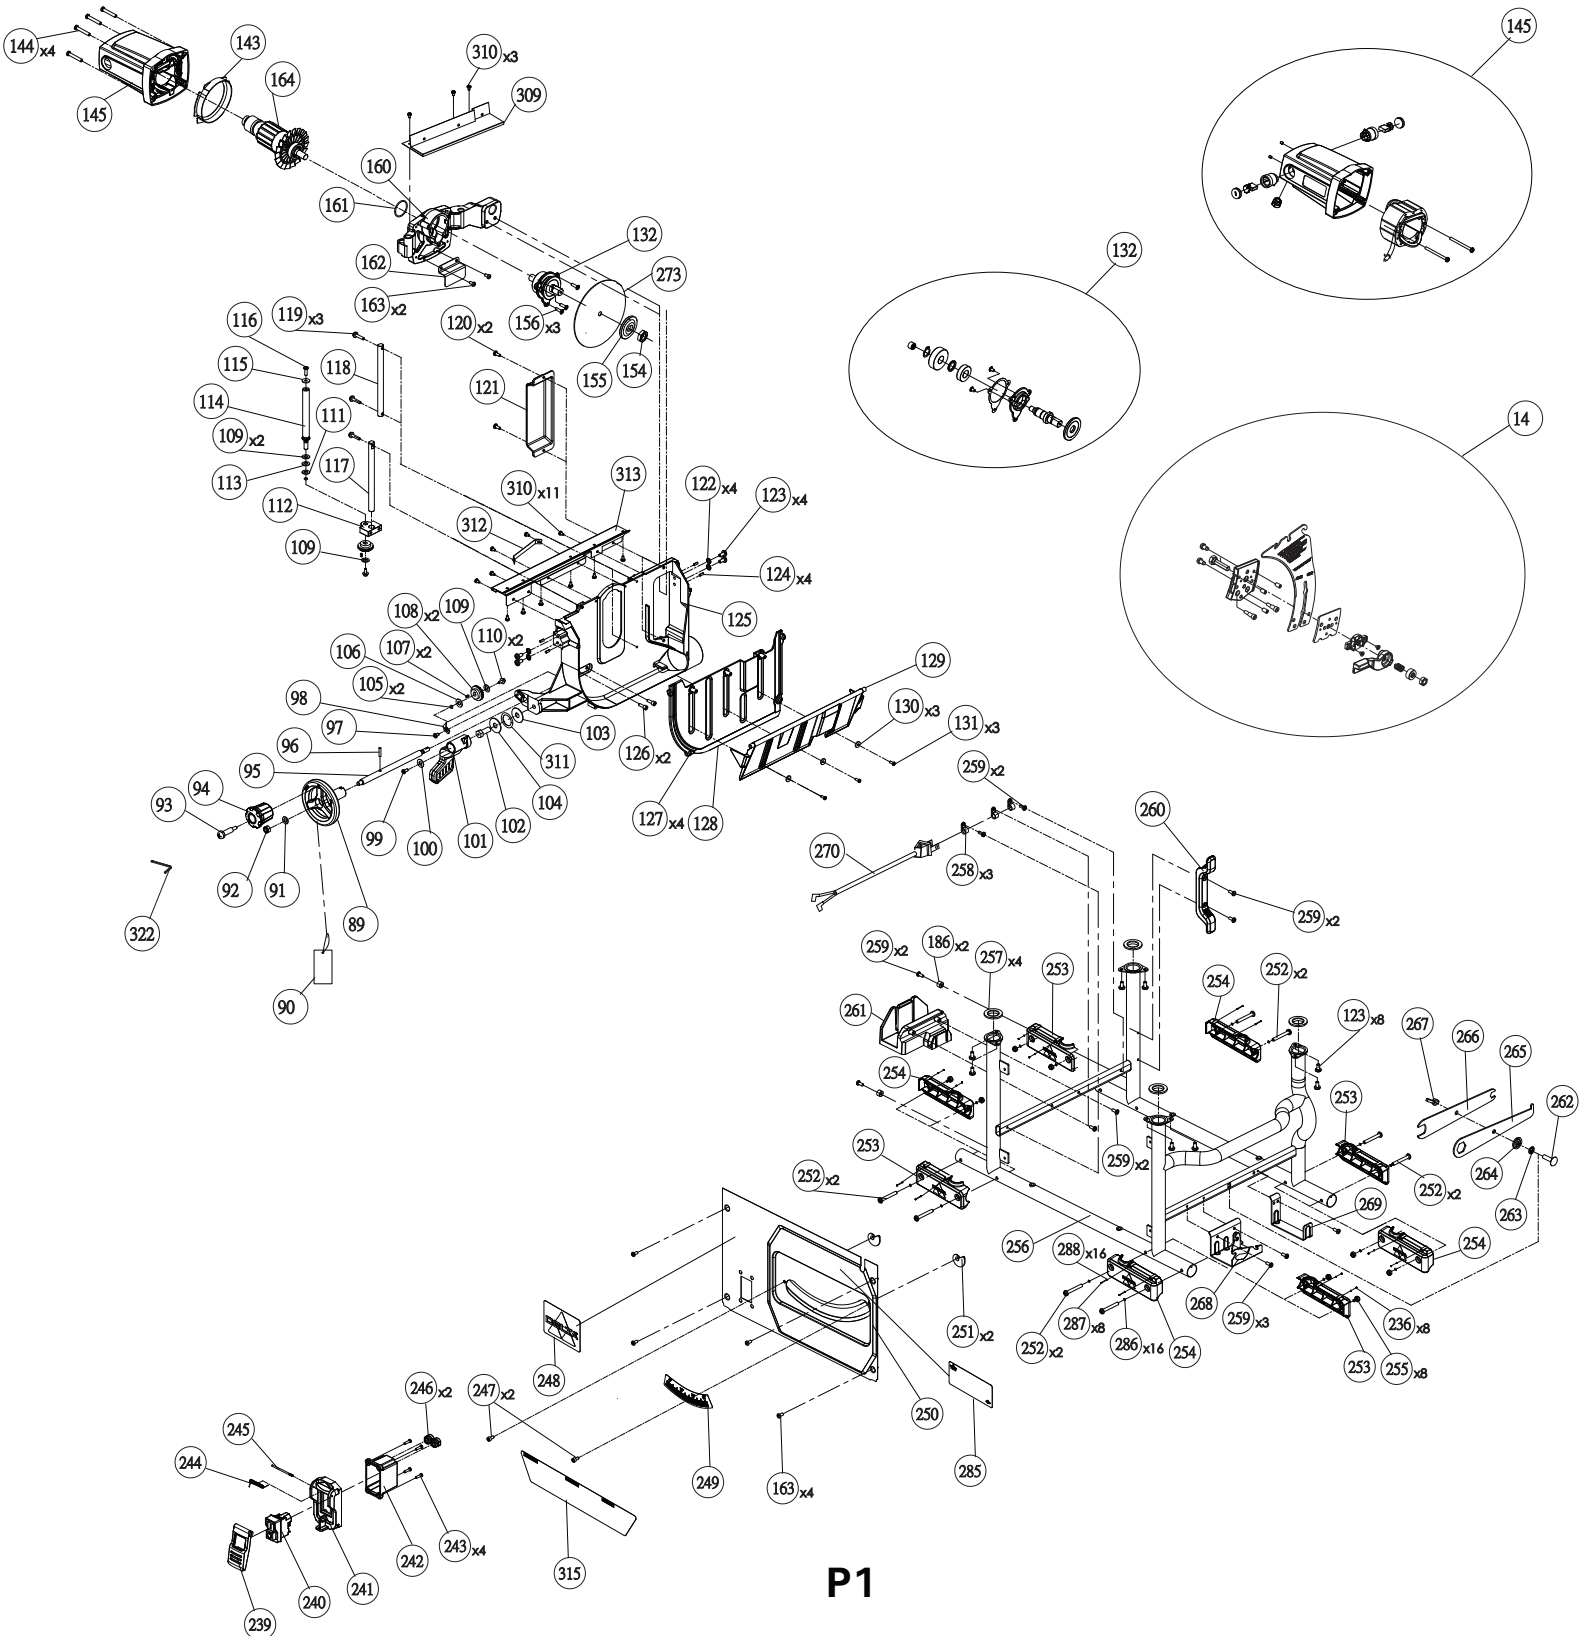

MODEL 36-6013

10" PORTABLE TABLE SAW