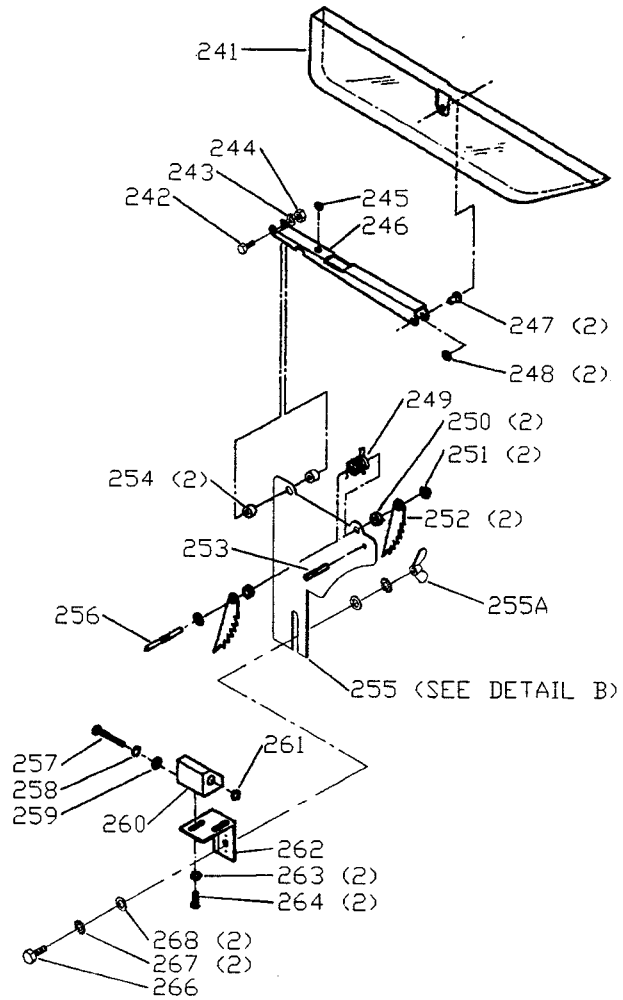

GUARD ASSY, EARLY MODELS ONLY
PRIOR TO SERIAL NUMBER 9605

DETAIL A
CLOSED SLOT

GUARD ASSY, CURRENT MODELS ONLY
SERIAL NUMBER 9605 & HIGHER

DETAIL B
OPEN SLOT

Parts List for 36-510 Type 2

Item Number	Part Number	Description	Qty Required
1	1343206	LOCK ROD	1
2	000000-00	No Longer Available	1
3	1343208	SPRING	1
4	1343209	BLOCK	1
5	000000-00	No Longer Available	1
5	1343210	FENCE BODY	1
6	901010600611S	CAP SCREW	2
7	904030131492	LOCKWASHER	2
8	901021403712	SCREW	1
9	1343215	POINTER	1
10	1343211	FRONT BLOCK	1
11	1343212	FRONT CLAMP	1
12	5140010-69	WASHER	1
13	1343213	KNOB	1
14	900060	TABLE INSERT	1
15	488974-00	PAN HEAD SCREW	2
16	489080-00	NUT	2
17	1343236	OPEN-END WRENCH	1
18	1313197	WRENCH BOX END	1
19	489082-00	FLAT HEAD SCREW	6
20	000000-00	No Longer Available	1
20	1340091	SCALE	1
21	1343220	FILL HD TAP SCREW	1
22	1345742	HEX HD BOLT	5
23	1343221	BASE	1
24	1343235	RUBBER FOOT	4
25	1313229	SWITCH W/PLATE	1

Parts List for 36-510 Type 2

Item Number	Part Number	Description	Qty Required
25	1313228	NUT	1
26	1313228	NUT	1
27	489107-00	TOOTH WASHER	1
28	000000-00	No Longer Available	1
29	1343234	SWITCH COVER	1
30	000000-00	No Longer Available	1
31	1343232	CORD CLAMP	1
32	1343230	SHEET METAL SCREW	2
33	489105-00	SWITCH	1
34	489105-00	SWITCH	1
34	1343758	KEY	1
35	1343230	SHEET METAL SCREW	2
37	1343226	HANDWHEEL	1
38	1343229	SCREW ROD	1
39	1310311	ROLL PIN	1
40	1343228	FT HD SCREW	1
41	1343227	HANDLE	1
42	489026-00	HEX NUT	1
43	1343225	LOCK LEVER	1
44	904070105555S	FIBRE WSHR	1
45	000000-00	No Longer Available	1
46	1340094	WARNING LABEL	1
47	1330398	SCREW	3
48	1343223	FT HD SCREW	5
49	1343237	GEAR PLATE	1
50	000000-00	No Longer Available	1
60	1343199	MITER GAGE BODY	1