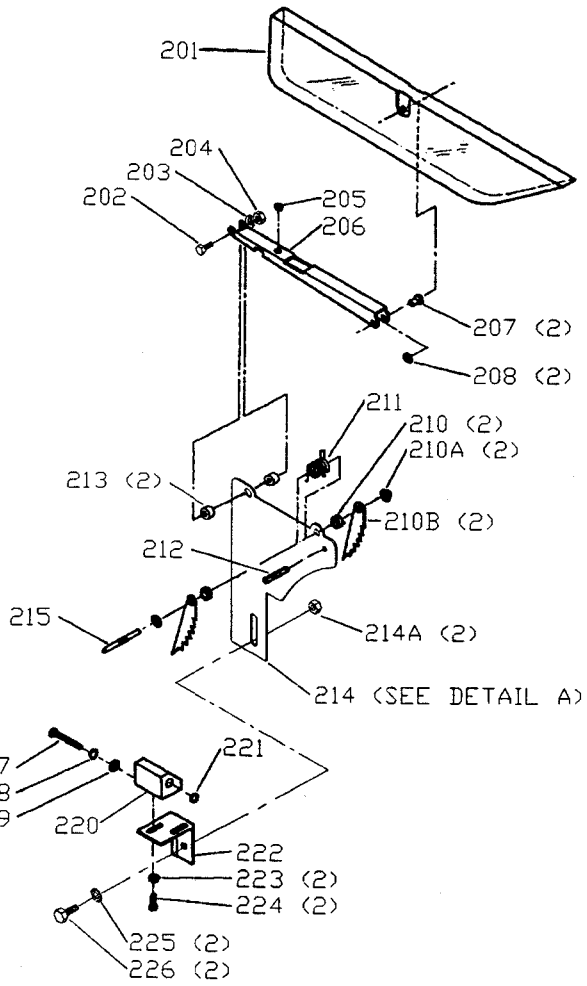

GUARD ASSY, EARLY MODELS ONLY
PRIOR TO SERIAL NUMBER 9605

DETAIL A
CLOSED SLOT

GUARD ASSY, CURRENT MODELS ONLY
SERIAL NUMBER 9605 & HIGHER

DETAIL B
OPEN SLOT

Parts List for 36-510 Type 2

Item Number	Part Number	Description	Qty Required
1	1343206	LOCK ROD	1
2	000000-00	No Longer Available	1
3	1343208	SPRING	1
4	1343209	BLOCK	1
5	000000-00	No Longer Available	1
5	1343210	FENCE BODY	1
6	901010600611S	CAP SCREW	2
7	904030131492	LOCKWASHER	2
8	901021403712	SCREW	1
9	1343215	POINTER	1
10	1343211	FRONT BLOCK	1
11	1343212	FRONT CLAMP	1
12	5140010-69	WASHER	1
13	1343213	KNOB	1
14	900060	TABLE INSERT	1
15	488974-00	PAN HEAD SCREW	2
16	489080-00	NUT	2
17	1343236	OPEN-END WRENCH	1
18	1313197	WRENCH BOX END	1
19	489082-00	FLAT HEAD SCREW	6
20	000000-00	No Longer Available	1
20	1340091	SCALE	1
21	1343220	FILL HD TAP SCREW	1
22	1345742	HEX HD BOLT	5
23	1343221	BASE	1
24	1343235	RUBBER FOOT	4
25	1313229	SWITCH W/PLATE	1

Parts List for 36-510 Type 2

Item Number	Part Number	Description	Qty Required
25	1313228	NUT	1
26	1313228	NUT	1
27	489107-00	TOOTH WASHER	1
28	000000-00	No Longer Available	1
29	1343234	SWITCH COVER	1
30	000000-00	No Longer Available	1
31	1343232	CORD CLAMP	1
32	1343230	SHEET METAL SCREW	2
33	489105-00	SWITCH	1
34	489105-00	SWITCH	1
34	1343758	KEY	1
35	1343230	SHEET METAL SCREW	2
37	1343226	HANDWHEEL	1
38	1343229	SCREW ROD	1
39	1310311	ROLL PIN	1
40	1343228	FT HD SCREW	1
41	1343227	HANDLE	1
42	489026-00	HEX NUT	1
43	1343225	LOCK LEVER	1
44	904070105555S	FIBRE WSHR	1
45	000000-00	No Longer Available	1
46	1340094	WARNING LABEL	1
47	1330398	SCREW	3
48	1343223	FT HD SCREW	5
49	1343237	GEAR PLATE	1
50	000000-00	No Longer Available	1
60	1343199	MITER GAGE BODY	1