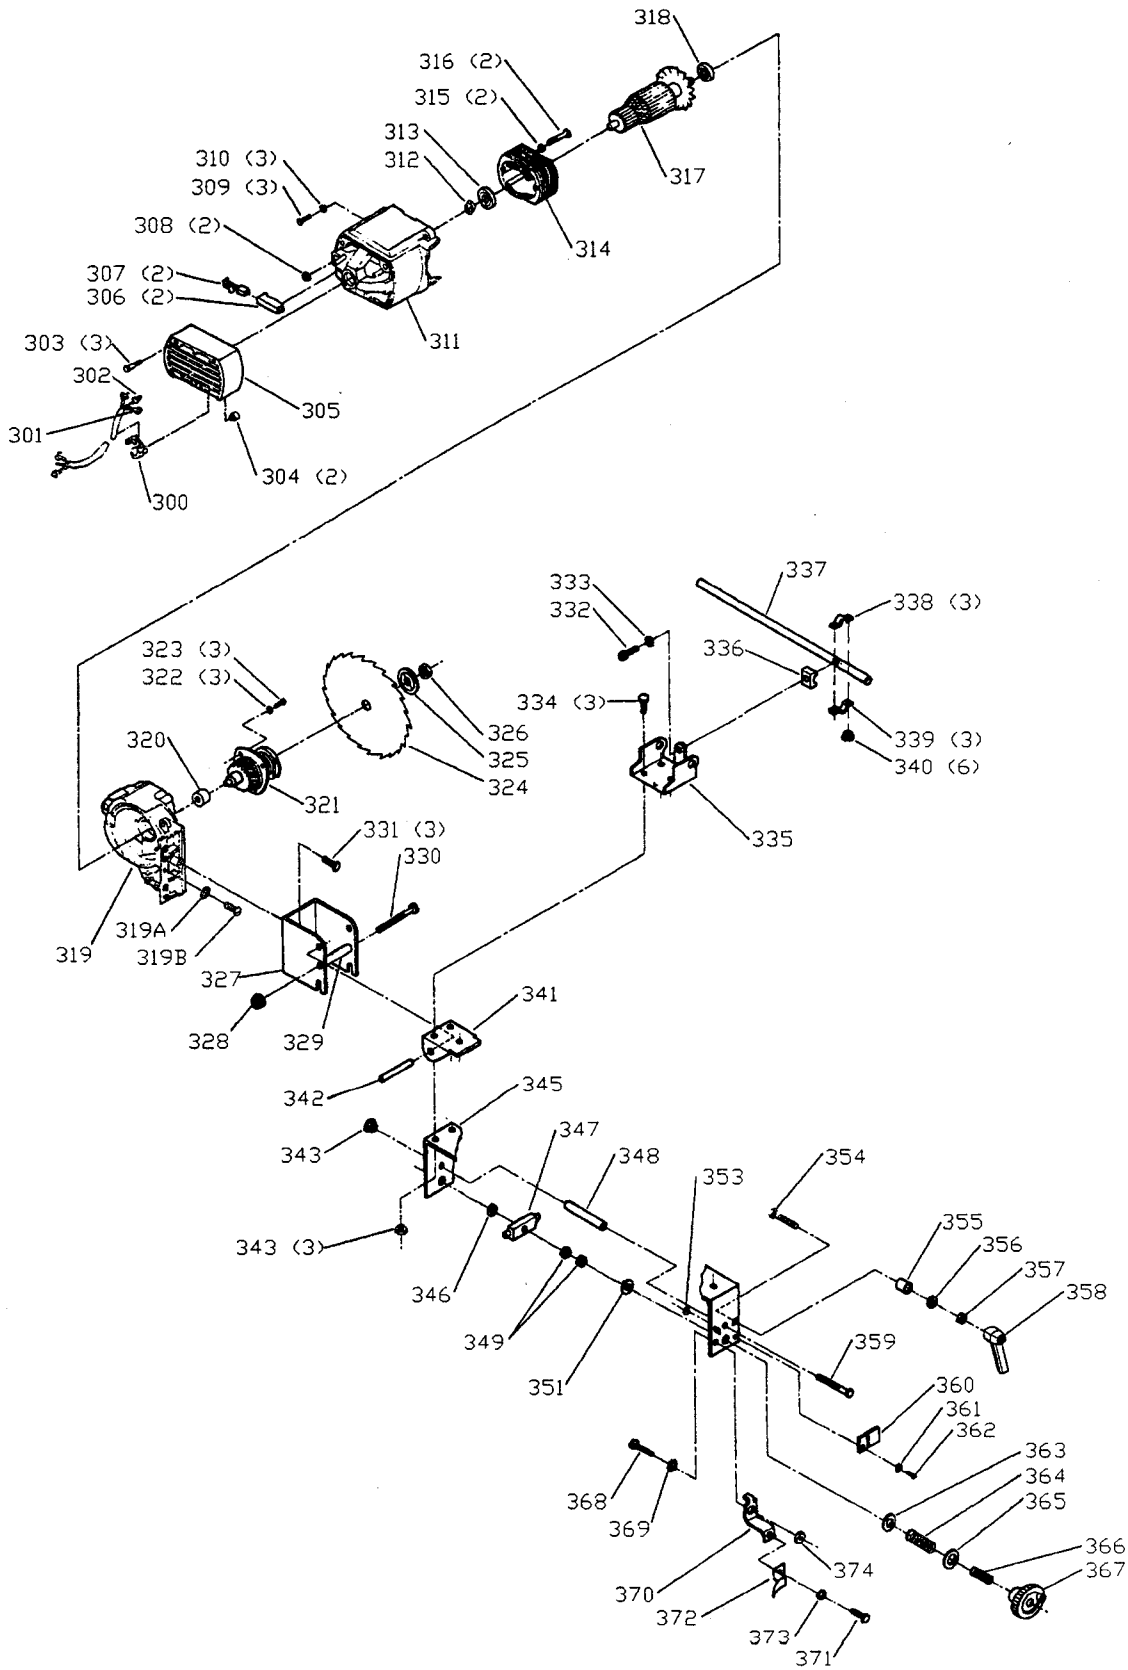

GUARD ASSY, EARLY MODELS ONLY
PRIOR TO SERIAL NUMBER 9605

DETAIL A
CLOSED SLOT

GUARD ASSY, CURRENT MODELS ONLY
SERIAL NUMBER 9605 & HIGHER

DETAIL B
OPEN SLOT

Parts List for 36-510 Type 2

Item Number	Part Number	Description	Qty Required
1	1343206	LOCK ROD	1
2	000000-00	No Longer Available	1
3	1343208	SPRING	1
4	1343209	BLOCK	1
5	000000-00	No Longer Available	1
5	1343210	FENCE BODY	1
6	901010600611S	CAP SCREW	2
7	904030131492	LOCKWASHER	2
8	901021403712	SCREW	1
9	1343215	POINTER	1
10	1343211	FRONT BLOCK	1
11	1343212	FRONT CLAMP	1
12	5140010-69	WASHER	1
13	1343213	KNOB	1
14	900060	TABLE INSERT	1
15	488974-00	PAN HEAD SCREW	2
16	489080-00	NUT	2
17	1343236	OPEN-END WRENCH	1
18	1313197	WRENCH BOX END	1
19	489082-00	FLAT HEAD SCREW	6
20	000000-00	No Longer Available	1
20	1340091	SCALE	1
21	1343220	FILL HD TAP SCREW	1
22	1345742	HEX HD BOLT	5
23	1343221	BASE	1
24	1343235	RUBBER FOOT	4
25	1313229	SWITCH W/PLATE	1

Parts List for 36-510 Type 2

Item Number	Part Number	Description	Qty Required
25	1313228	NUT	1
26	1313228	NUT	1
27	489107-00	TOOTH WASHER	1
28	000000-00	No Longer Available	1
29	1343234	SWITCH COVER	1
30	000000-00	No Longer Available	1
31	1343232	CORD CLAMP	1
32	1343230	SHEET METAL SCREW	2
33	489105-00	SWITCH	1
34	489105-00	SWITCH	1
34	1343758	KEY	1
35	1343230	SHEET METAL SCREW	2
37	1343226	HANDWHEEL	1
38	1343229	SCREW ROD	1
39	1310311	ROLL PIN	1
40	1343228	FT HD SCREW	1
41	1343227	HANDLE	1
42	489026-00	HEX NUT	1
43	1343225	LOCK LEVER	1
44	904070105555S	FIBRE WSHR	1
45	000000-00	No Longer Available	1
46	1340094	WARNING LABEL	1
47	1330398	SCREW	3
48	1343223	FT HD SCREW	5
49	1343237	GEAR PLATE	1
50	000000-00	No Longer Available	1
60	1343199	MITER GAGE BODY	1