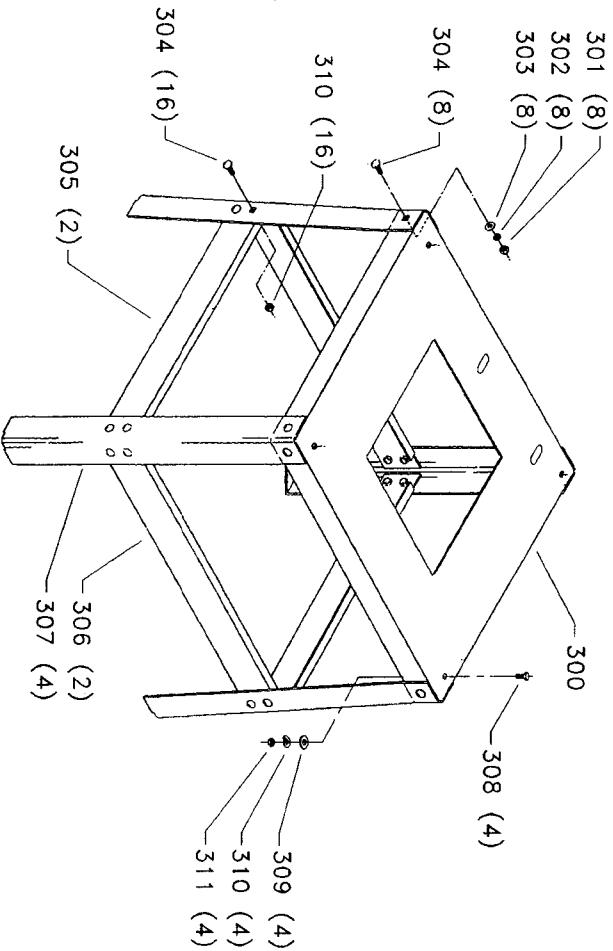

EARLY MODELS ONLY

SWITCH ASSY
SEE PAGE 1

Parts List for 36-480 Type 1

Item Number	Part Number	Description	Qty Required
1	422020740001S	HOLE PLUG	1
2	422020600003S	HANDLE	1
3	904070105555S	FIBRE WSHR	1
4	422013550004	MITER GAGE BODY	1
4	34-895	MITER GAUGE	1
5	901041501181S	SET SCREW	1
6	901041509428S	SET SCREW	3
7	34-895	MITER GAUGE	1
8	901041501181S	SET SCREW	1
9	422010880004S	STOP LINK	1
9	34-895	MITER GAUGE	1
10	905010331754	ROLL PIN	1
11	422011120001S	SCREW	1
12	422010750001S	POINTER	1
13	422040720001S	PLATE	1
14	901020305750S	MACHINE SCREW	1
20	34-154	STD INS 10IN CONT SW	1
21	901044615297	SCREW	4
22	651028-00	EXTENSION WING	2
23	901010600680	CAP SCREW	6
24	904010101638	STEEL WASHER	6
25	902010101207	HEX NUT	4
26	904020201704S	LOCK WASHER	4
27	904010101615	STEEL WASHER	4
28	901042931395	NYLOC SET-SCREW	4
29	438010040054	CABLE TIE	3
30	422041040001	SPACER	8

Parts List for 36-480 Type 1

Item Number	Part Number	Description	Qty Required
31	422041125007	SPECIAL SCREW	8
32	422040550001	FRONT GUIDE RAIL	1
37	489191-00	HEX NUT	1
38	422190010003S	SWITCH PLATE	1
38	422390890007	SWITCH PLATE	1
38	000000-00	No Longer Available	1
39	901030308013S	SCREW	1
39	901010600642	CAP SCREW	1
40	489026-00	HEX NUT	1
40	489191-00	HEX NUT	1
40	904020201704S	LOCK WASHER	1
41	901051631229	PAN HEAD SCREW	3
42	901051631229	PAN HEAD SCREW	2
43	422390130001	SWITCH BOX	1
44	901051631126S	SCREW	2
45	438013020671	FEMALE DISCONNECT	1
46	000000-00	No Longer Available	1
46	422390140009	SWITCH BOX COVER	1
47	438010170206S	SWITCH	1
47	000000-00	No Longer Available	1
48	422390670001	SWITCH ACTUATOR	1
49	438013020672	CORD SET	1
54	1087906	CABINET ASSY	1
55	000000-00	No Longer Available	1
56	1087794	RIVET	4
57	902015031514	FLANGED HEX NUT	2
58	901020500704	CAP SCREW	2