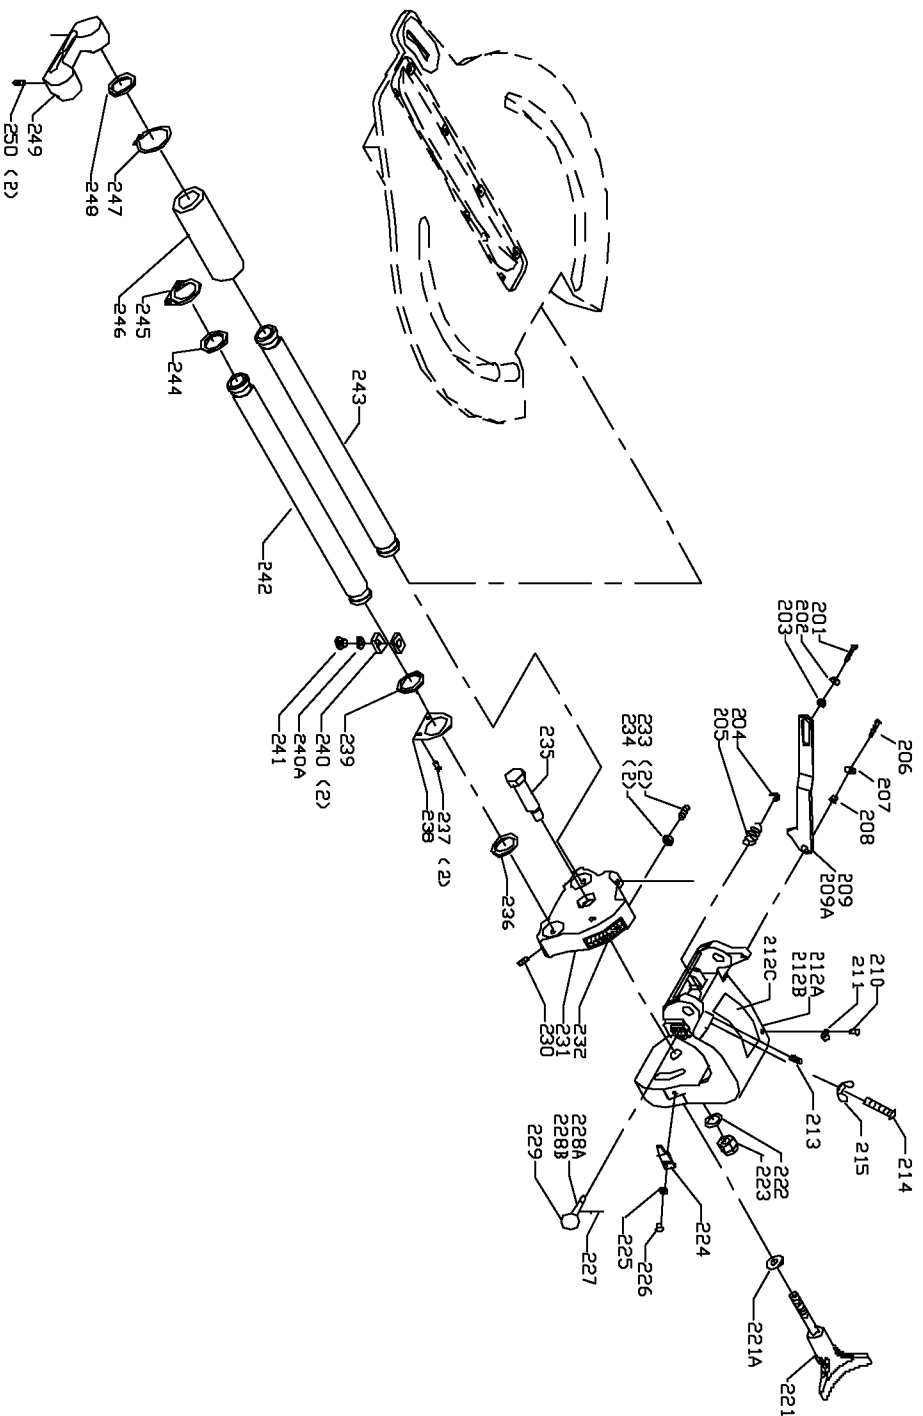

116E
 116F
 EARLY MODELS ONLY
 (RIVETED)

MODEL 36-250 ONLY

Parts List for 36-250 Type 1

Item Number	Part Number	Description	Qty Required
1	488871-00	LOCK NUT	1
2	1347280	PLATE	1
3	000000-00	No Longer Available	1
3	000000-00	No Longer Available	1
3	901021201711	SCREW	4
3	902881	BLADE GUARD	1
3	000000-00	No Longer Available	1
4	1342998	SPRING	1
5	488867-00	CARRIAGE HEAD SCREW	1
6	1342989	ARBOR BOLT	1
7	000000-00	No Longer Available	1
9	901020100501	MACHINE SCREW	1
10	904030301757S	LOCK WASHER	1
11	5140010-69	WASHER	1
12	1346289	STOP	1
13	901020100556	MACHINE SCREW	1
14	904010101609	STEEL WASHER	1
15	1346292	BUMPER	1
16	000000-00	No Longer Available	1
17	901010600629	SCREW	1
18	1310157	SCREW	2
19	488874-00	LOCK WASHER	2
20	000000-00	No Longer Available	1
21	000000-00	No Longer Available	1
22	000000-00	No Longer Available	1
23	000000-00	No Longer Available	1
24	1342930	CLAMP	1

Parts List for 36-250 Type 1

Item Number	Part Number	Description	Qty Required
25	901051631126S	SCREW	1
26	901010600609S	CAP SCREW	1
27	1345483	SPOUT	1
28	900242	DUST BAG ASSEMBLY	1
29	1349165	BOLT	1
30	904010312937	WASHER	1
31	1346285	SPACER	1
32	1346272	BUSHING	1
33	1346275	SPRING	1
34	904010312937	WASHER	1
35	1342922	LOCK NUT	1
36	000000-00	No Longer Available	1
37	1341016	RET RING	1
38	1344003	BEARING	1
39	1330258	RETAIN-EXTERNAL RING	1
40	000000-00	No Longer Available	1
41	1348261	SPRING	1
42	1346310	HANDLE	1
43	488912-00	GROMMET	1
44	1345695	CORD CLAMP	1
45	1343526	SCREW	2
46	899883	SWITCH	1
47	1343526	SCREW	2
48	1343051	SCREW	1
49	1346311	HANDLE	1
50	901020100505	SCREW	2
51	1310143	SCREW	2