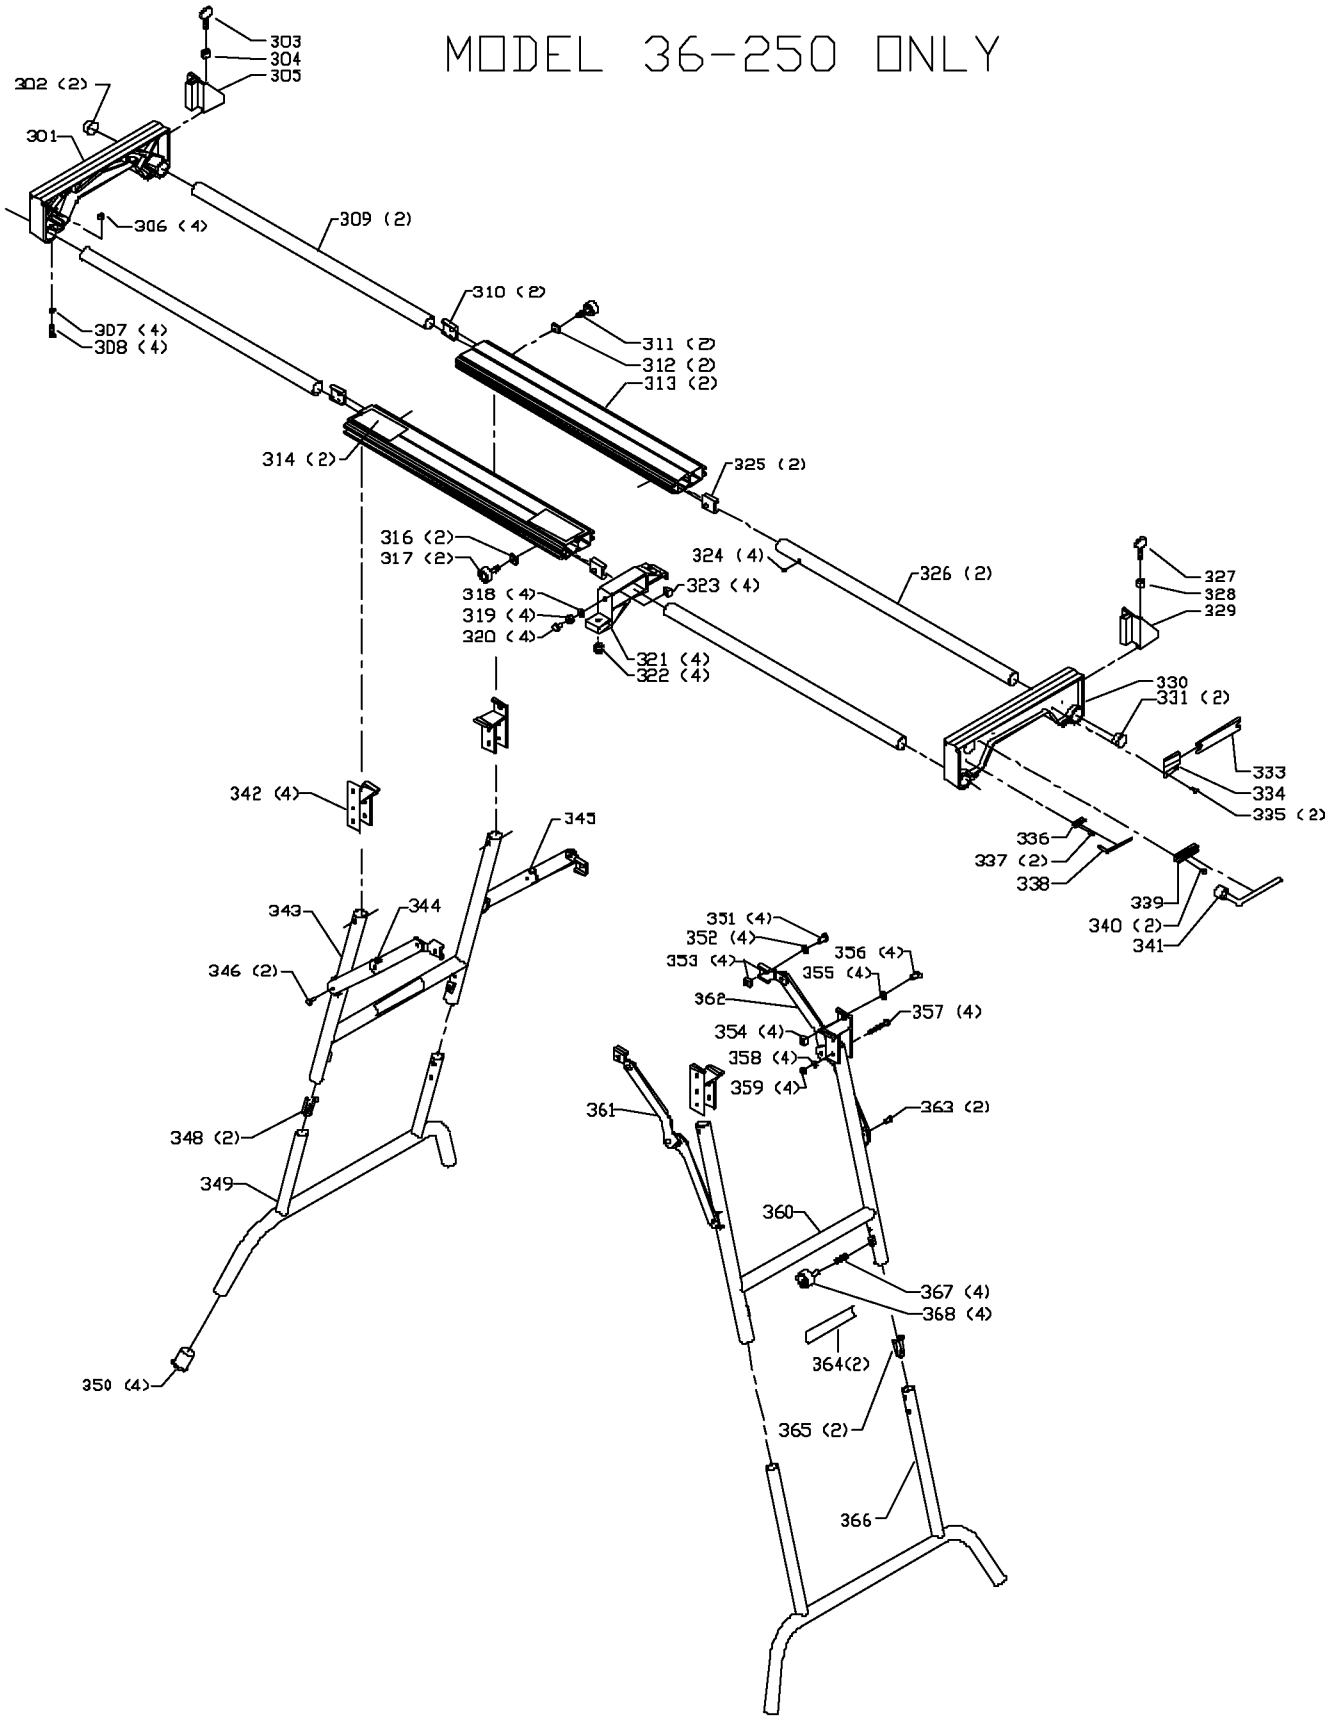

116E
 116F
 EARLY MODELS ONLY
 (RIVETED)

MODEL 36-250 ONLY

Parts List for 36-250 Type 1

Item Number	Part Number	Description	Qty Required
1	488871-00	LOCK NUT	1
2	1347280	PLATE	1
3	000000-00	No Longer Available	1
3	000000-00	No Longer Available	1
3	901021201711	SCREW	4
3	902881	BLADE GUARD	1
3	000000-00	No Longer Available	1
4	1342998	SPRING	1
5	488867-00	CARRIAGE HEAD SCREW	1
6	1342989	ARBOR BOLT	1
7	000000-00	No Longer Available	1
9	901020100501	MACHINE SCREW	1
10	904030301757S	LOCK WASHER	1
11	5140010-69	WASHER	1
12	1346289	STOP	1
13	901020100556	MACHINE SCREW	1
14	904010101609	STEEL WASHER	1
15	1346292	BUMPER	1
16	000000-00	No Longer Available	1
17	901010600629	SCREW	1
18	1310157	SCREW	2
19	488874-00	LOCK WASHER	2
20	000000-00	No Longer Available	1
21	000000-00	No Longer Available	1
22	000000-00	No Longer Available	1
23	000000-00	No Longer Available	1
24	1342930	CLAMP	1

Parts List for 36-250 Type 1

Item Number	Part Number	Description	Qty Required
25	901051631126S	SCREW	1
26	901010600609S	CAP SCREW	1
27	1345483	SPOUT	1
28	900242	DUST BAG ASSEMBLY	1
29	1349165	BOLT	1
30	904010312937	WASHER	1
31	1346285	SPACER	1
32	1346272	BUSHING	1
33	1346275	SPRING	1
34	904010312937	WASHER	1
35	1342922	LOCK NUT	1
36	000000-00	No Longer Available	1
37	1341016	RET RING	1
38	1344003	BEARING	1
39	1330258	RETAIN-EXTERNAL RING	1
40	000000-00	No Longer Available	1
41	1348261	SPRING	1
42	1346310	HANDLE	1
43	488912-00	GROMMET	1
44	1345695	CORD CLAMP	1
45	1343526	SCREW	2
46	899883	SWITCH	1
47	1343526	SCREW	2
48	1343051	SCREW	1
49	1346311	HANDLE	1
50	901020100505	SCREW	2
51	1310143	SCREW	2