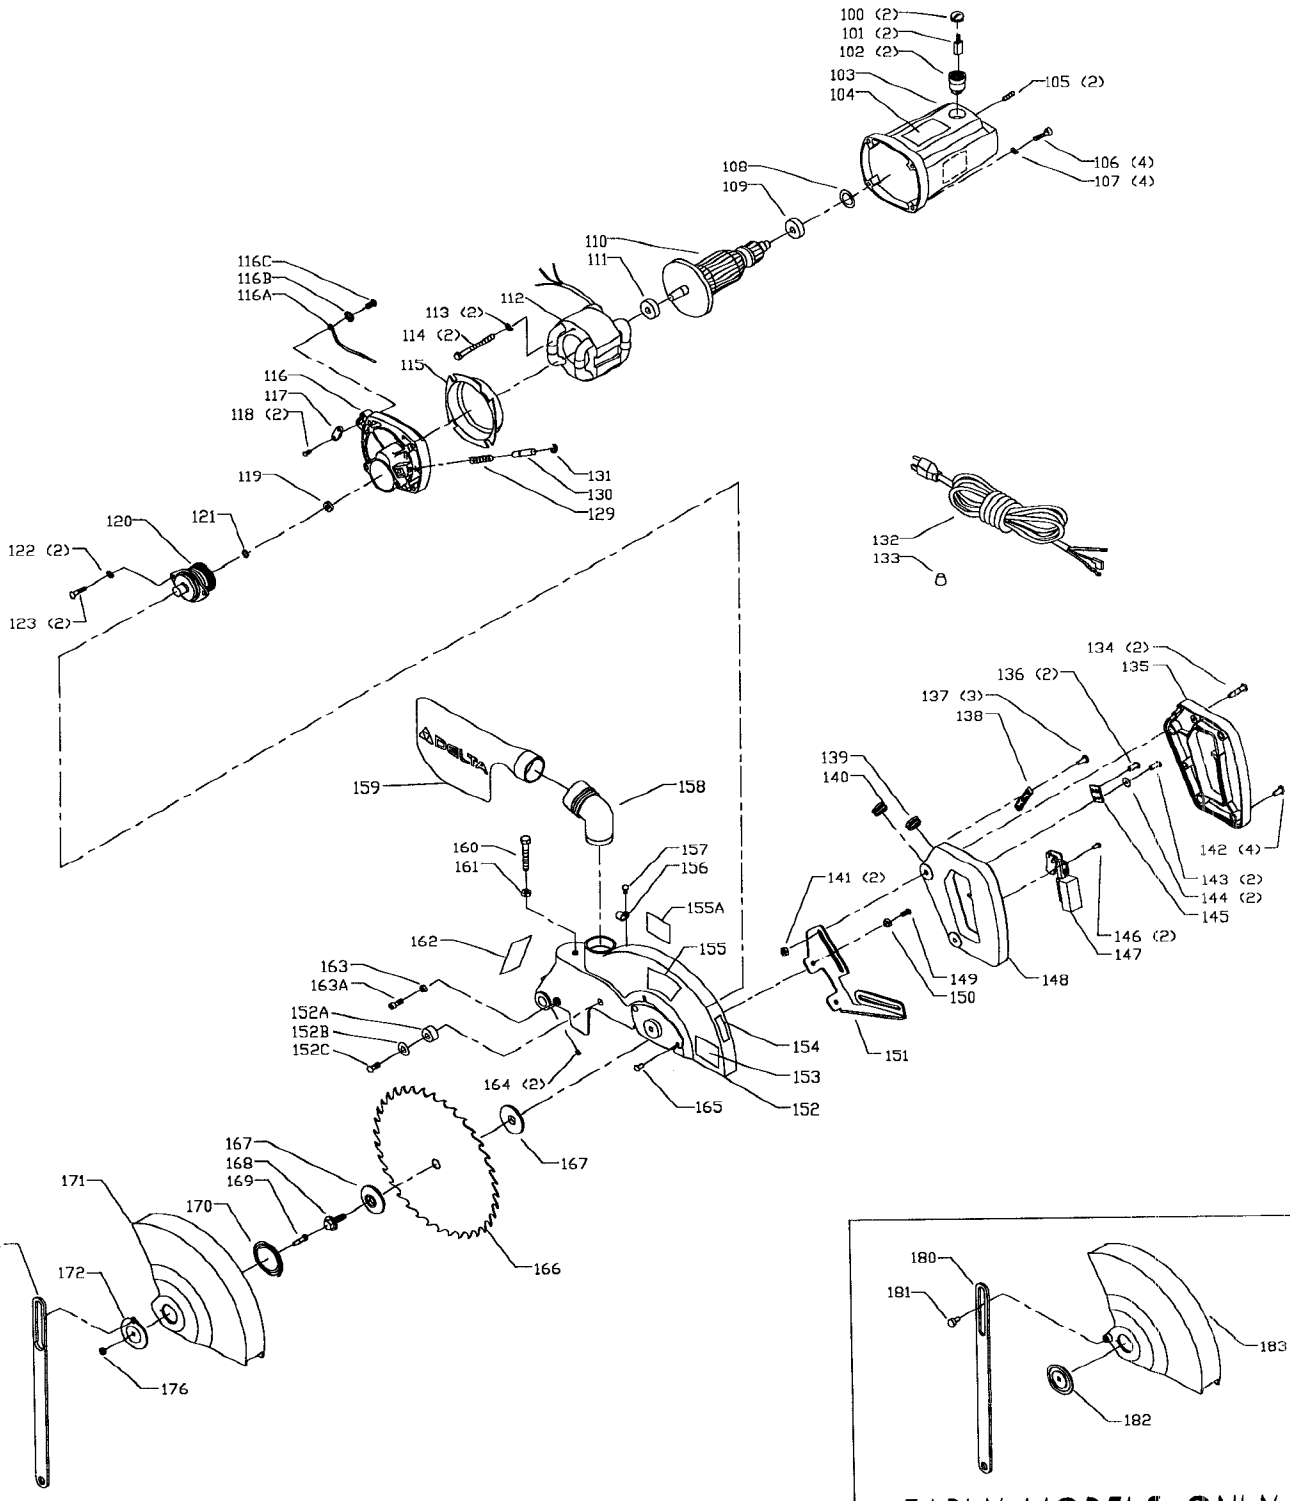

36-210
SIDEKICK 10" MOTORIZED
COMPOUND MITER SAW
FOR SERIAL # K9611 AND HIGHER

MB-4B-1
Part No. 1349949
Revised: 2/24/99

EARLY MODELS ONLY

Parts List for 36-210 Type 2

Item Number	Part Number	Description	Qty Required
1	1345531	SCREW	1
2	000000-00	No Longer Available	1
3	000000-00	No Longer Available	1
3	1310310	ROLL PIN	1
3	000000-00	No Longer Available	1
4	1246000	MACH SCREW	1
5	488795-00	PINCH GUARD	1
6	1246045	MACH SCREW	1
7	1340622	WASHER	1
10	1349953	SPECIAL SCREW	1
11	000000-00	No Longer Available	1
12	1340622	WASHER	1
13	488871-00	LOCK NUT	1
14	1349954	SCREW	1
15	1246102	FL. WASHER	1
16	1345454	TRUNNION	1
16	000000-00	No Longer Available	1
21	000000-00	No Longer Available	1
22	000000-00	No Longer Available	1
23	488880-00	O-RING	1
24	000000-00	No Longer Available	1
25	488811-00	LOCK NUT	1
26	899887	KNOB	1
27	1310016	DR. SCREW	2
28	899888	SCALE	1
29	1345463	RETURN SPRING	1
30	900236	CUP	1

COPYRIGHT© 2005. All Rights Reserved.

Parts list, pricing, and availability subject to change. Please visit www.dewaltservicenet.com for current parts information.

Parts List for 36-210 Type 2

Item Number	Part Number	Description	Qty Required
31	1345465	PIN	1
32	1246004	CAP SCREW	2
33	488874-00	LOCK WASHER	2
34	000000-00	No Longer Available	1
35	1246053	CAP SCREW	3
36	488813-00	LOCK WASHER	3
36	488813-00	LOCK WASHER	3
37	1246127	SET SCREW	1
37	1243456	NUT	1
38	488772-00	HEX HEAD SCREW	1
39	1243456	NUT	1
40	1345420	BRACKET	1
41	1246117	FL HD SCREW	2
42	1345466	INSERT	1
43	1243581	SET SCREW	1
44	000000-00	No Longer Available	1
45	899913	HANDLE	1
46	1246045	MACH SCREW	1
47	492056-00	WASHER	1
48	900409	POINTER	1
49	1343008	NYLON INSERT	8
50	489338-00	PIVOT STUD	1
51	1345468	POINTER	1
52	1342991	CLAMP SHAFT	1
53	1346910	NYLON PAD	1
54	1342990	CLAMP	1
55	1343009	SPRING	1