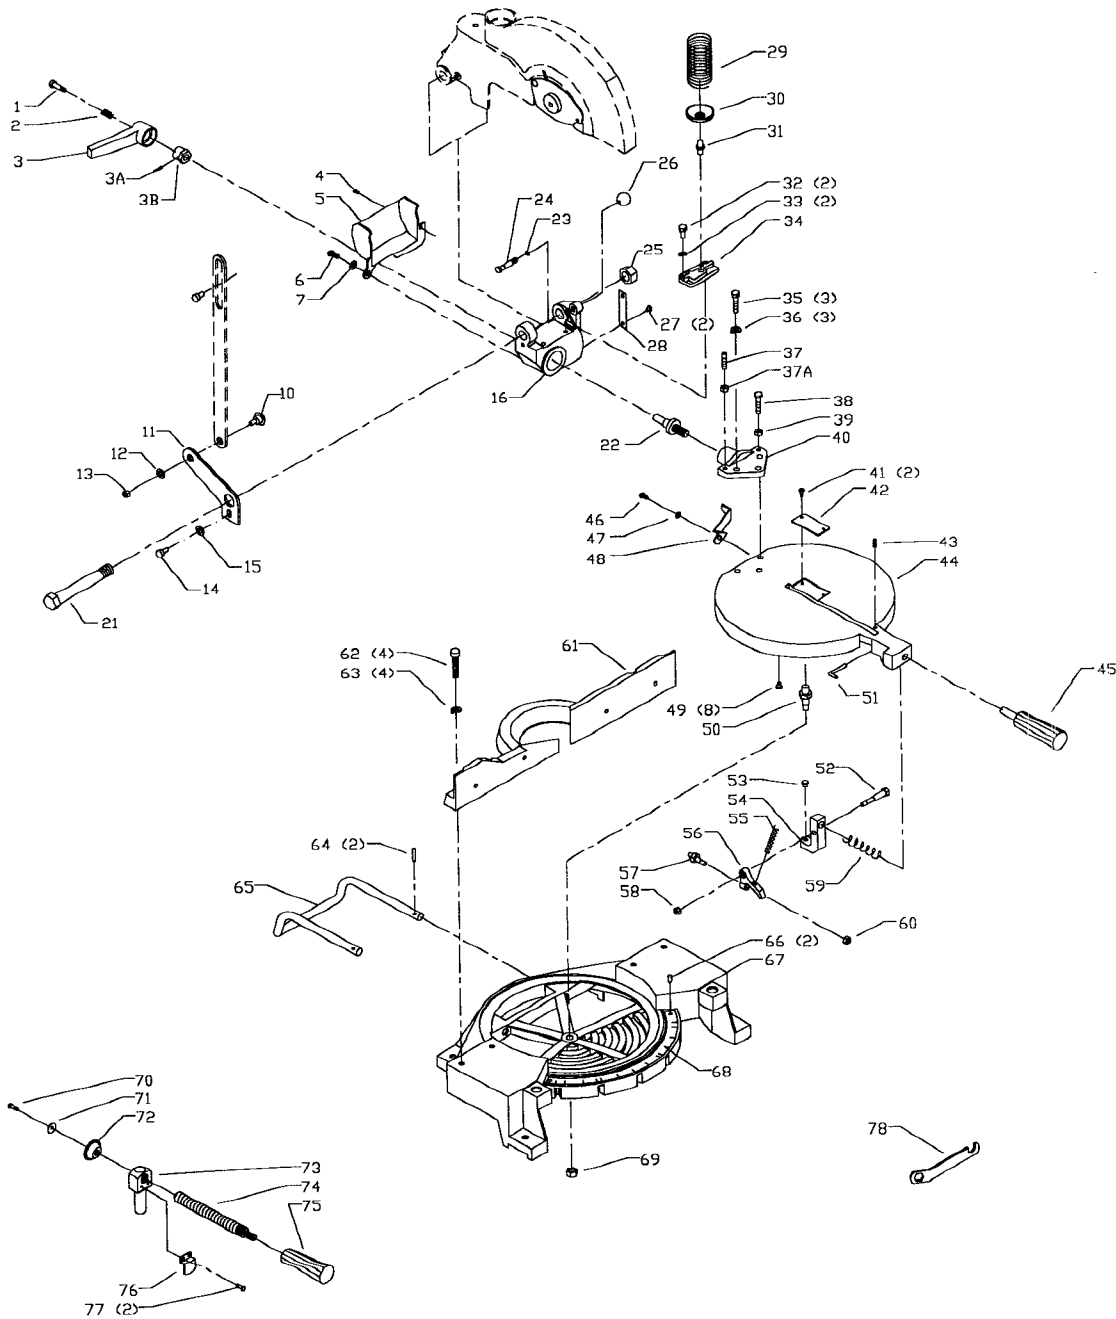

36-210
SIDEKICK 10" MOTORIZED
COMPOUND MITER SAW
FOR SERIAL # K9611 AND HIGHER

MB-4B-1
Part No. 1349949
Revised: 2/24/99

EARLY MODELS ONLY

Parts List for 36-210 Type 2

Item Number	Part Number	Description	Qty Required
1	1345531	SCREW	1
2	000000-00	No Longer Available	1
3	000000-00	No Longer Available	1
3	1310310	ROLL PIN	1
3	000000-00	No Longer Available	1
4	1246000	MACH SCREW	1
5	488795-00	PINCH GUARD	1
6	1246045	MACH SCREW	1
7	1340622	WASHER	1
10	1349953	SPECIAL SCREW	1
11	000000-00	No Longer Available	1
12	1340622	WASHER	1
13	488871-00	LOCK NUT	1
14	1349954	SCREW	1
15	1246102	FL. WASHER	1
16	1345454	TRUNNION	1
16	000000-00	No Longer Available	1
21	000000-00	No Longer Available	1
22	000000-00	No Longer Available	1
23	488880-00	O-RING	1
24	000000-00	No Longer Available	1
25	488811-00	LOCK NUT	1
26	899887	KNOB	1
27	1310016	DR. SCREW	2
28	899888	SCALE	1
29	1345463	RETURN SPRING	1
30	900236	CUP	1

COPYRIGHT© 2005. All Rights Reserved.

Parts list, pricing, and availability subject to change. Please visit www.dewaltservicenet.com for current parts information.

Parts List for 36-210 Type 2

Item Number	Part Number	Description	Qty Required
31	1345465	PIN	1
32	1246004	CAP SCREW	2
33	488874-00	LOCK WASHER	2
34	000000-00	No Longer Available	1
35	1246053	CAP SCREW	3
36	488813-00	LOCK WASHER	3
36	488813-00	LOCK WASHER	3
37	1246127	SET SCREW	1
37	1243456	NUT	1
38	488772-00	HEX HEAD SCREW	1
39	1243456	NUT	1
40	1345420	BRACKET	1
41	1246117	FL HD SCREW	2
42	1345466	INSERT	1
43	1243581	SET SCREW	1
44	000000-00	No Longer Available	1
45	899913	HANDLE	1
46	1246045	MACH SCREW	1
47	492056-00	WASHER	1
48	900409	POINTER	1
49	1343008	NYLON INSERT	8
50	489338-00	PIVOT STUD	1
51	1345468	POINTER	1
52	1342991	CLAMP SHAFT	1
53	1346910	NYLON PAD	1
54	1342990	CLAMP	1
55	1343009	SPRING	1