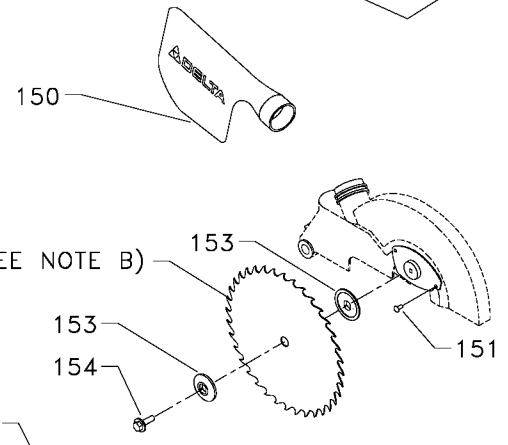

NOTE D: WHEN REPLACING THE BASE REF. 69, IF THE FENCE IS RETAINED BY 2 SCREWS AND WASHERS REF. 64, 65, AND 66 RATHER THAN 4, IT WILL BE NECESSARY TO REPLACE THE FENCE REF. 63 ALSO.

Parts List for 36-075 Type 2

Item Number	Part Number	Description	Qty Required
1	491882-00	UPPER ARM	1
1	1349910	DUST DEFLECTOR	1
2	1349826	DIRECTION ARROW	1
3	000000-00	No Longer Available	1
4	000000-00	No Longer Available	1
5	1349833	WARNING LABEL	1
6	488829-00	SCREW	1
6	1342930	CLAMP	1
7	491889-00	SCREW HEX HEAD	1
7	330015-03	NUT,HEX	1
8	1246004	CAP SCREW	2
9	488874-00	LOCK WASHER	2
10	488875-00	BEVEL BRACKET	1
11	488953-00	LOCK WASHER	1
12	1341235	SCREW	1
12	1341235	SCREW	1
13	1243456	NUT	1
14	1246015	CAP SCREW	1
15	493353-00	SPRING KEEPER	1
16	488792-00	SPRING	1
17	1310311	ROLL PIN	1
18	911769	HANDLE ASSEMBLY	1
19	1343545	WASHER	1
20	1243501	SCREW	1
21	1246045	MACH SCREW	1
22	900227	WASHER	1
23	488795-00	PINCH GUARD	1

Parts List for 36-075 Type 2

Item Number	Part Number	Description	Qty Required
25	488871-00	LOCK NUT	1
26	488796-00	SHAFT	1
27	1246051	CAP SCREW	1
28	488806-00	GUARD LINK PLATE	1
29	1349953	SPECIAL SCREW	1
30	1349811	BUMPER	2
31	000000-00	No Longer Available	1
32	488880-00	O-RING	1
33	488811-00	LOCK NUT	1
34	899887	KNOB	1
35	899888	SCALE	2
36	1310016	DR. SCREW	2
37	1246053	CAP SCREW	3
38	488813-00	LOCK WASHER	3
39	488772-00	HEX HEAD SCREW	1
40	1243456	NUT	2
41	488885-00	BRACKET	1
42	1246127	SET SCREW	1
43	488887-00	TRUNNION	1
44	1349810	STUD	1
45	1342455	SCREW	1
46	1246102	FL. WASHER	1
47	900409	POINTER	1
48	1246117	FL HD SCREW	2
49	899892	INSERT	1
50	488844-00	TABLE	1
60	488846-00	GUARD	1