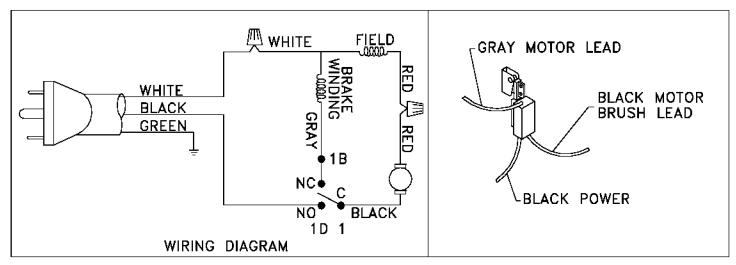

NOTE D: WHEN REPLACING THE BASE REF. 69, IF THE FENCE IS RETAINED BY 2 SCREWS AND WASHERS REF. 64, 65, AND 66 RATHER THAN 4, IT WILL BE NECESSARY TO REPLACE THE FENCE REF. 63 ALSO.

Parts List for 36-075 Type 2

Item Number	Part Number	Description	Qty Required
1	491882-00	UPPER ARM	1
1	1349910	DUST DEFLECTOR	1
2	1349826	DIRECTION ARROW	1
3	000000-00	No Longer Available	1
4	000000-00	No Longer Available	1
5	1349833	WARNING LABEL	1
6	488829-00	SCREW	1
6	1342930	CLAMP	1
7	491889-00	SCREW HEX HEAD	1
7	330015-03	NUT,HEX	1
8	1246004	CAP SCREW	2
9	488874-00	LOCK WASHER	2
10	488875-00	BEVEL BRACKET	1
11	488953-00	LOCK WASHER	1
12	1341235	SCREW	1
12	1341235	SCREW	1
13	1243456	NUT	1
14	1246015	CAP SCREW	1
15	493353-00	SPRING KEEPER	1
16	488792-00	SPRING	1
17	1310311	ROLL PIN	1
18	911769	HANDLE ASSEMBLY	1
19	1343545	WASHER	1
20	1243501	SCREW	1
21	1246045	MACH SCREW	1
22	900227	WASHER	1
23	488795-00	PINCH GUARD	1