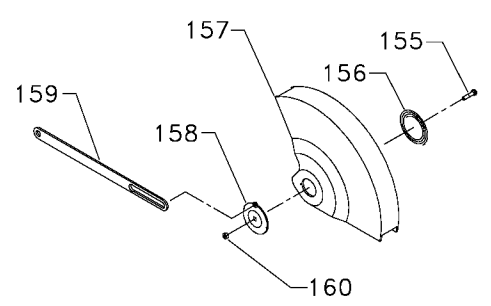

NOTE D: WHEN REPLACING THE BASE REF. 69, IF THE FENCE IS RETAINED BY 2 SCREWS AND WASHERS REF. 64, 65, AND 66 RATHER THAN 4, IT WILL BE NECESSARY TO REPLACE THE FENCE REF. 63 ALSO.

Parts List for 36-075 Type 2

Item Number	Part Number	Description	Qty Required
1	491882-00	UPPER ARM	1
1	1349910	DUST DEFLECTOR	1
2	1349826	DIRECTION ARROW	1
3	000000-00	No Longer Available	1
4	000000-00	No Longer Available	1
5	1349833	WARNING LABEL	1
6	488829-00	SCREW	1
6	1342930	CLAMP	1
7	491889-00	SCREW HEX HEAD	1
7	330015-03	NUT,HEX	1
8	1246004	CAP SCREW	2
9	488874-00	LOCK WASHER	2
10	488875-00	BEVEL BRACKET	1
11	488953-00	LOCK WASHER	1
12	1341235	SCREW	1
12	1341235	SCREW	1
13	1243456	NUT	1
14	1246015	CAP SCREW	1
15	493353-00	SPRING KEEPER	1
16	488792-00	SPRING	1
17	1310311	ROLL PIN	1
18	911769	HANDLE ASSEMBLY	1
19	1343545	WASHER	1
20	1243501	SCREW	1
21	1246045	MACH SCREW	1
22	900227	WASHER	1
23	488795-00	PINCH GUARD	1

Parts List for 36-075 Type 2

Item Number	Part Number	Description	Qty Required
25	488871-00	LOCK NUT	1
26	488796-00	SHAFT	1
27	1246051	CAP SCREW	1
28	488806-00	GUARD LINK PLATE	1
29	1349953	SPECIAL SCREW	1
30	1349811	BUMPER	2
31	000000-00	No Longer Available	1
32	488880-00	O-RING	1
33	488811-00	LOCK NUT	1
34	899887	KNOB	1
35	899888	SCALE	2
36	1310016	DR. SCREW	2
37	1246053	CAP SCREW	3
38	488813-00	LOCK WASHER	3
39	488772-00	HEX HEAD SCREW	1
40	1243456	NUT	2
41	488885-00	BRACKET	1
42	1246127	SET SCREW	1
43	488887-00	TRUNNION	1
44	1349810	STUD	1
45	1342455	SCREW	1
46	1246102	FL. WASHER	1
47	900409	POINTER	1
48	1246117	FL HD SCREW	2
49	899892	INSERT	1
50	488844-00	TABLE	1
60	488846-00	GUARD	1