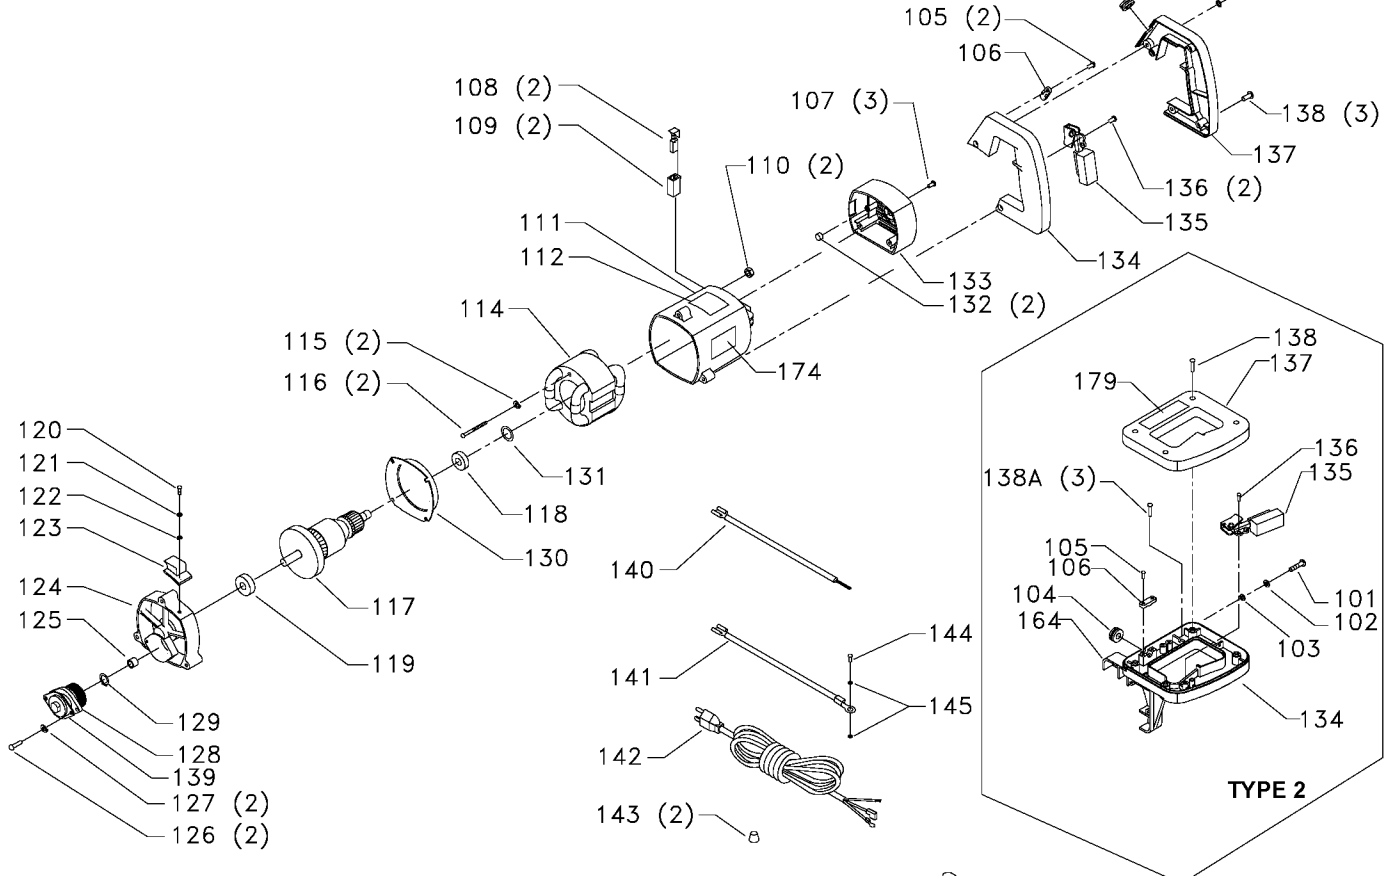

NOTE D: WHEN REPLACING THE BASE REF. 69, IF THE FENCE IS RETAINED BY 2 SCREWS AND WASHERS REF. 64, 65, AND 66 RATHER THAN 4, IT WILL BE NECESSARY TO REPLACE THE FENCE REF. 63 ALSO.

Parts List for 36-075 Type 2

Item Number	Part Number	Description	Qty Required
1	491882-00	UPPER ARM	1
1	1349910	DUST DEFLECTOR	1
2	1349826	DIRECTION ARROW	1
3	000000-00	No Longer Available	1
4	000000-00	No Longer Available	1
5	1349833	WARNING LABEL	1
6	488829-00	SCREW	1
6	1342930	CLAMP	1
7	491889-00	SCREW HEX HEAD	1
7	330015-03	NUT,HEX	1
8	1246004	CAP SCREW	2
9	488874-00	LOCK WASHER	2
10	488875-00	BEVEL BRACKET	1
11	488953-00	LOCK WASHER	1
12	1341235	SCREW	1
12	1341235	SCREW	1
13	1243456	NUT	1
14	1246015	CAP SCREW	1
15	493353-00	SPRING KEEPER	1
16	488792-00	SPRING	1
17	1310311	ROLL PIN	1
18	911769	HANDLE ASSEMBLY	1
19	1343545	WASHER	1
20	1243501	SCREW	1
21	1246045	MACH SCREW	1
22	900227	WASHER	1
23	488795-00	PINCH GUARD	1

Parts List for 36-075 Type 2

Item Number	Part Number	Description	Qty Required
25	488871-00	LOCK NUT	1
26	488796-00	SHAFT	1
27	1246051	CAP SCREW	1
28	488806-00	GUARD LINK PLATE	1
29	1349953	SPECIAL SCREW	1
30	1349811	BUMPER	2
31	000000-00	No Longer Available	1
32	488880-00	O-RING	1
33	488811-00	LOCK NUT	1
34	899887	KNOB	1
35	899888	SCALE	2
36	1310016	DR. SCREW	2
37	1246053	CAP SCREW	3
38	488813-00	LOCK WASHER	3
39	488772-00	HEX HEAD SCREW	1
40	1243456	NUT	2
41	488885-00	BRACKET	1
42	1246127	SET SCREW	1
43	488887-00	TRUNNION	1
44	1349810	STUD	1
45	1342455	SCREW	1
46	1246102	FL. WASHER	1
47	900409	POINTER	1
48	1246117	FL HD SCREW	2
49	899892	INSERT	1
50	488844-00	TABLE	1
60	488846-00	GUARD	1