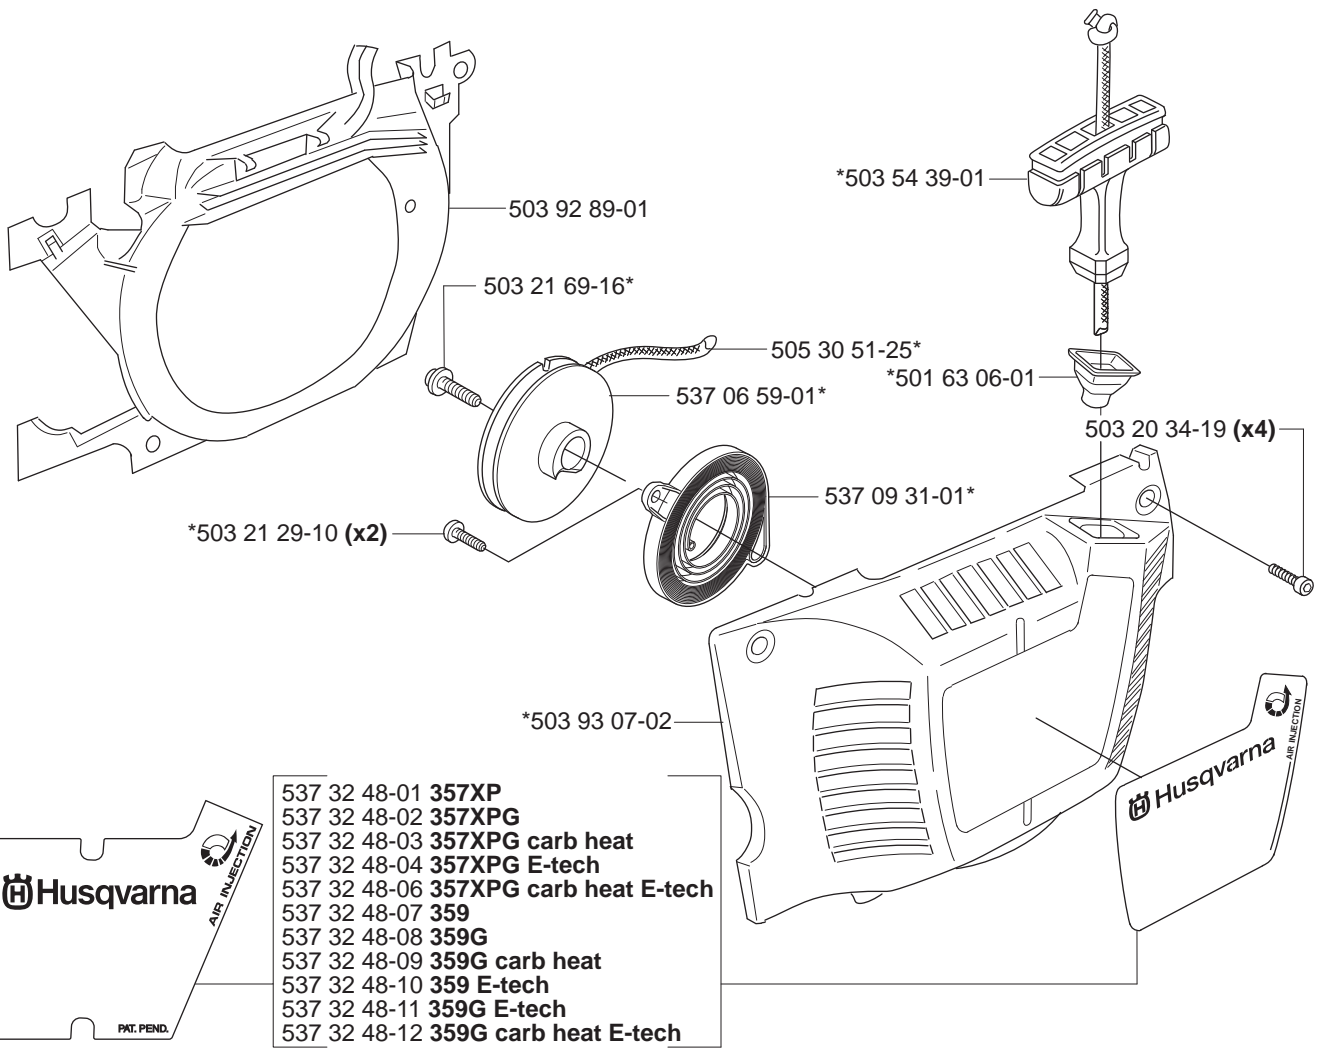

J

*compl 503 92 30-01

L

Heated carburettor

N compl 503 28 18-19 Walbro HDA 190A Heated
 compl 503 28 18-20 Walbro HDA 191A Heated (EPA,EU)

compl 503 28 18-17 Walbro HDA 198A
 compl 503 28 18-18 Walbro HDA 199A (EPA,EU)