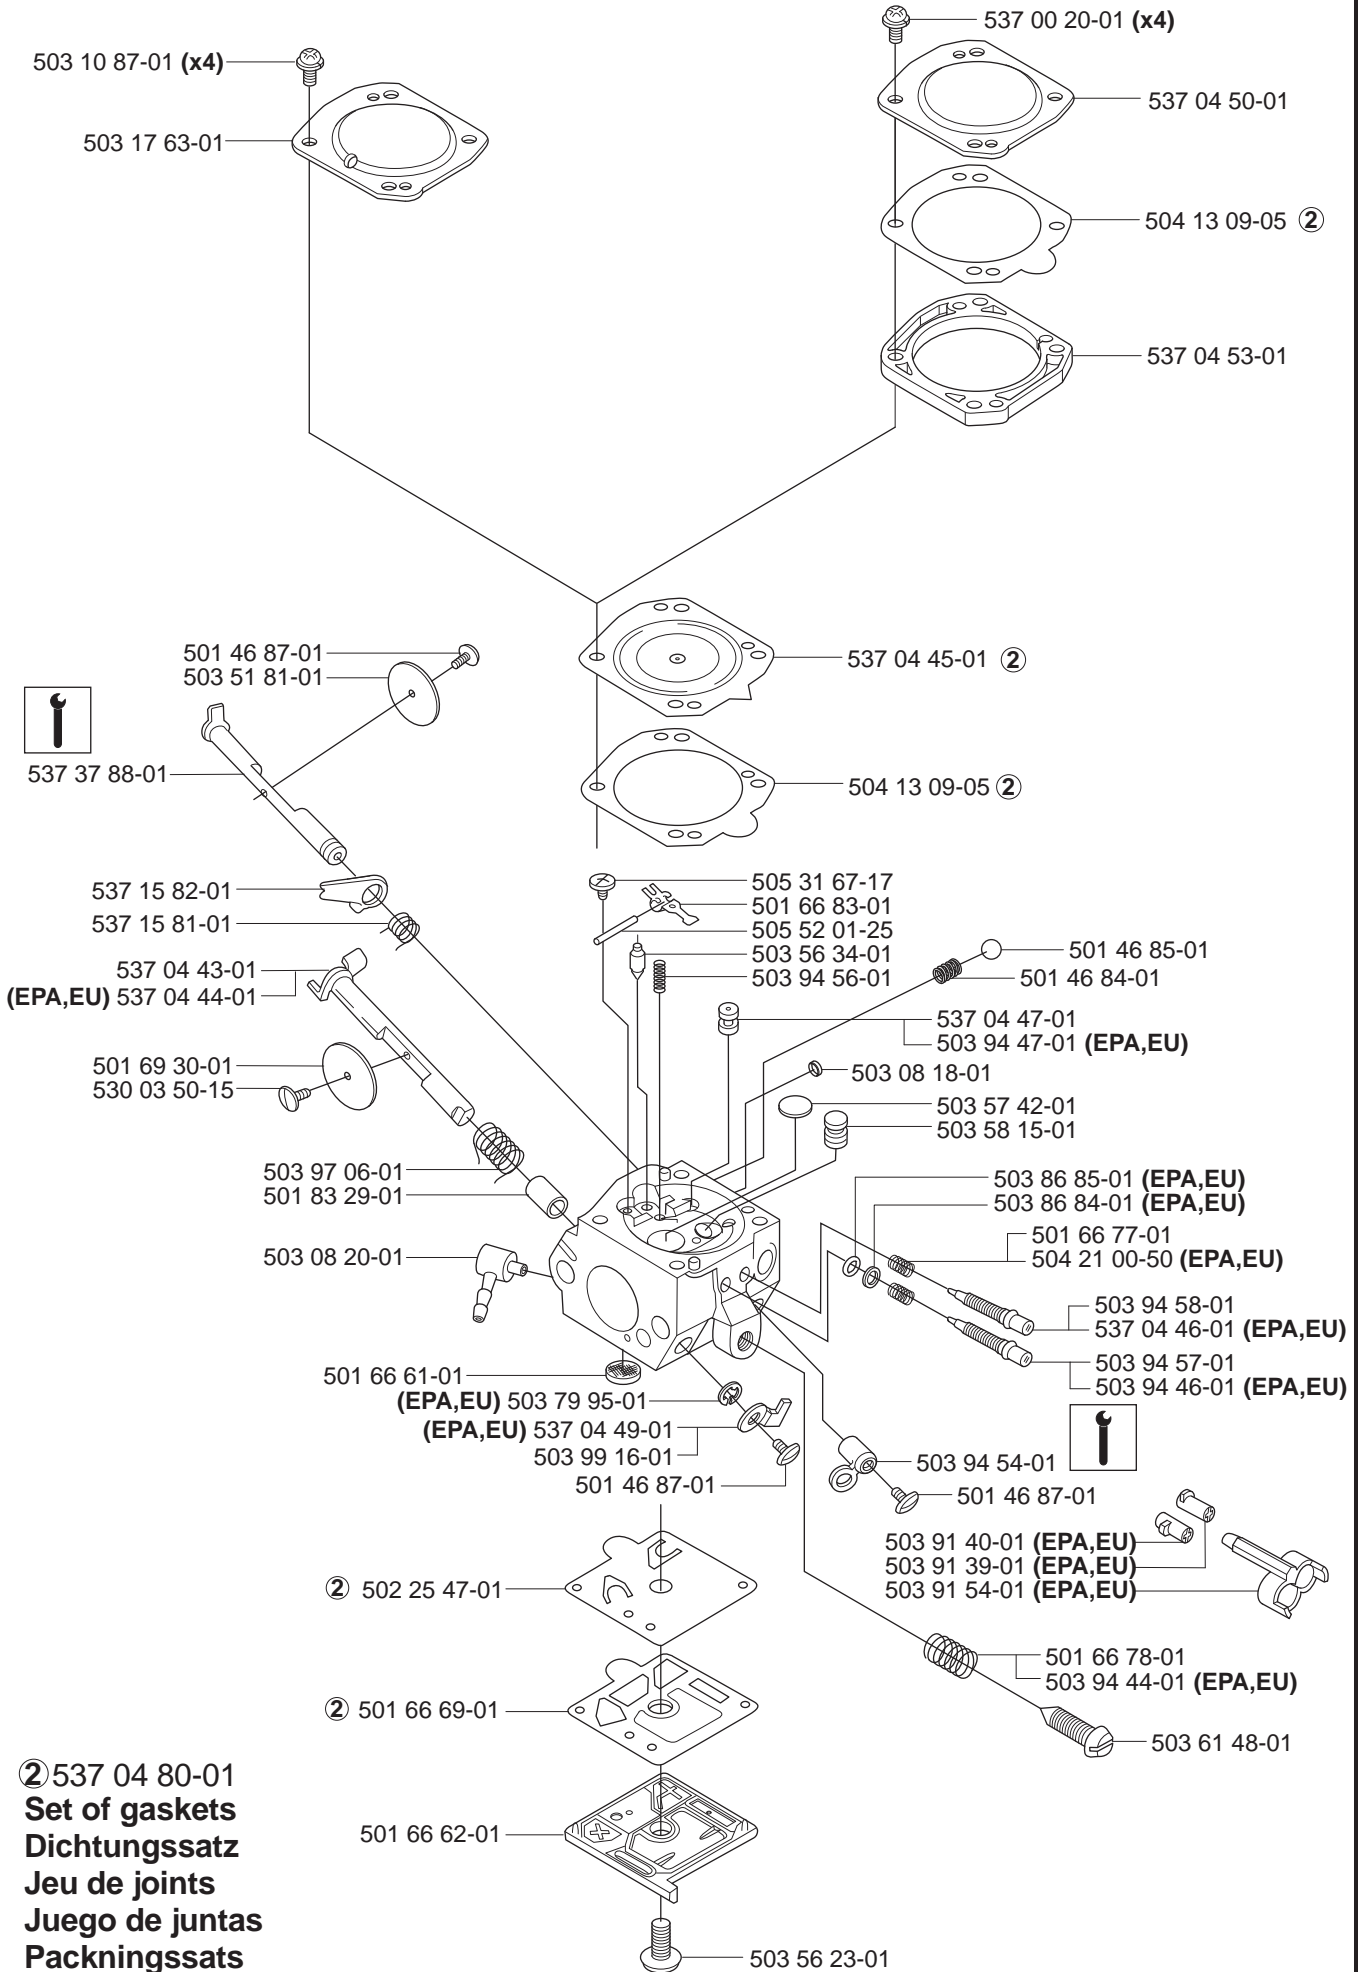

*compl 503 91 76-01 (EU)
**compl 503 91 75-01 (FF)
**compl 537 10 22-01 (E-tech)

G

H***compl 503 92 53-71 (357XP, 359)**

① 503 97 85-01
Set of gaskets
Dichtungssatz
Jeu de joints
Juego de juntas
Packingsatts

J

*compl 503 92 30-01

L

Heated carburettor

N compl 503 28 18-19 Walbro HDA 190A Heated
 compl 503 28 18-20 Walbro HDA 191A Heated (EPA,EU)

compl 503 28 18-17 Walbro HDA 198A
 compl 503 28 18-18 Walbro HDA 199A (EPA,EU)

Q

Up to 043800001 (357XP,359)
Up to 044800001 (357XPG,359G)

Q

HDA 191 EPA, HDA 199 EPA:
Up to 041000001 (357XP)
Up to 041000001 (359)

HDA 198:
Up to 041800001 (357XP)
Up to 041800001 (359)

HDA 190:
Up to 043500001 (357XP)
Up to 043500001 (359)