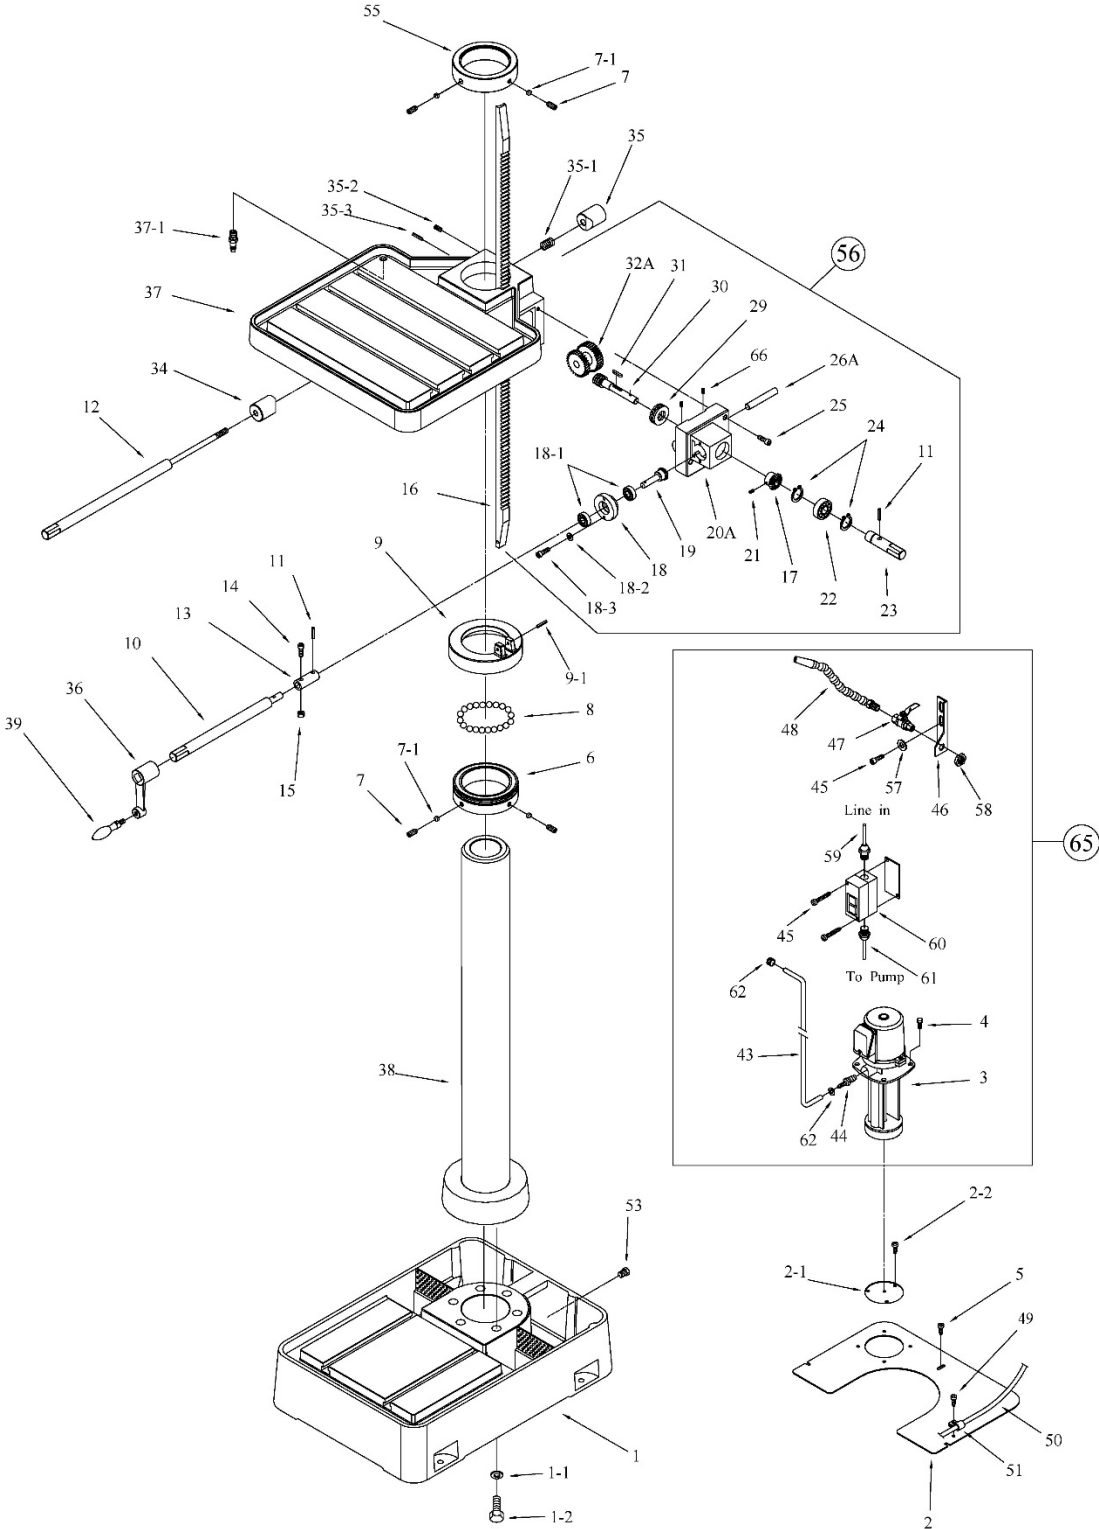

12.6.1 JDP-20EVST-230/460 Base and Table Assembly – Exploded View

12.6.2 JDP-20EVST-230/460 Base and Table Assembly – Parts List

Index No.	Part No.	Description	Size	Qty
1	J-5510288A	Base		1
1-1	TS-0720111	Lock Washer	1/2"	6
1-2	TS-0070031	Hex Cap Screw	1/2" x 1-1/2"	6
2	J-5510289	Coolant Cover Plate		1
2-1	5518263	Small Cover		1
2-2	20EVS-C4	Screw w/Washer	1/4"	3
3	5510456	Coolant Pump	115V/230V, 1P	1
	5512103	Coolant Pump	220/440V, 3P	1
4	TS-1482011	Hex Bolt	M6x10	4
5	5517388	Pan Head Screw		3
6	5510293A	Ball Seat		1
7	5510294	Set Screw	3/8"	4
7-1	5517389	Brass Block		4
8	5510295	Ball Bearing	3/8"	38
9	J-5510296A	Lock Ring		1
9-1	5517390	Pin	M4	1
10	5516859	Table Raiser Shaft		1
11	5510298	Spring Pin	4x20	1
12	5516858	Table Clamp Shaft		1
13	5516860	Table Raiser Coupling		1
14	5510300	Socket Head Screw		1
15	TS-0561011	Nut	1/4"	1
16	5510302	Rack		1
17	5514663	Large Bevel Gear		1
18	5517391	Bearing Housing		1
18-1	BB-6202ZZ	Ball Bearing	6202ZZ	2
18-2	TS-0720071	Washer	1/4"	2
18-3	TS-1482041	Hex Cap Screw	M6x20	2
19	5510304	Small Bevel Gear		2
20A	J-5510305A	Bracket Cover		1
21	TS-0267041	Set Screw	1/4"x3/8"	1
22	BB-6005ZZ	Ball Bearing	6005zz	1
23	5510308	Shaft		1
24	5510309	C-Ring	S25	2
25	TS-1504071	Hex Socket Cap Screw	M8x35	3
26A	5510311A	Shaft		1
29	BB-51102	Bearing	51102	1
30	5510315	Table Raise Worm		1
31	5510316	Key	4x4x20	1
32A	5510317A	Worm Gear Assembly		1
34	5510319	Front Cam Lock		1
35	5510320	Rear Cam Lock		1
35-1	5517396	Spring		1
35-2	TS-1523071	Set Screw	M6x25	1
35-3	5517398	Pin	5x25	2
36	J-5510321	Table Raise Crank		2
37	JDP20VST-37	Table	3-Slot	1
37-1	5517399	Hose Coupler (Return)	1/2"	1
38	5510323A	Column		1
39	5510324	Table Raise Handle		1
43	5510328	Clear Vinyl Hose	3/8"	1
44	5510329	Hose Coupler (Supply)	3/8"	1
45	5512112	Socket Head Cap Screw	#10-32 x 1"	4
46	5510331	Mounting Bracket		1
47	5510332	Valve		1
48	5510333	Flexible Nozzle		1
49	5517400	Pan Head Screw		1
50	5517401	Clear Vinyl Hose	1/2"	1
51	5517402	Hose Clamp		1
53	5517404	Drain Plug	3/8 NPT	1
55	J-5517406	Rack Collar		1