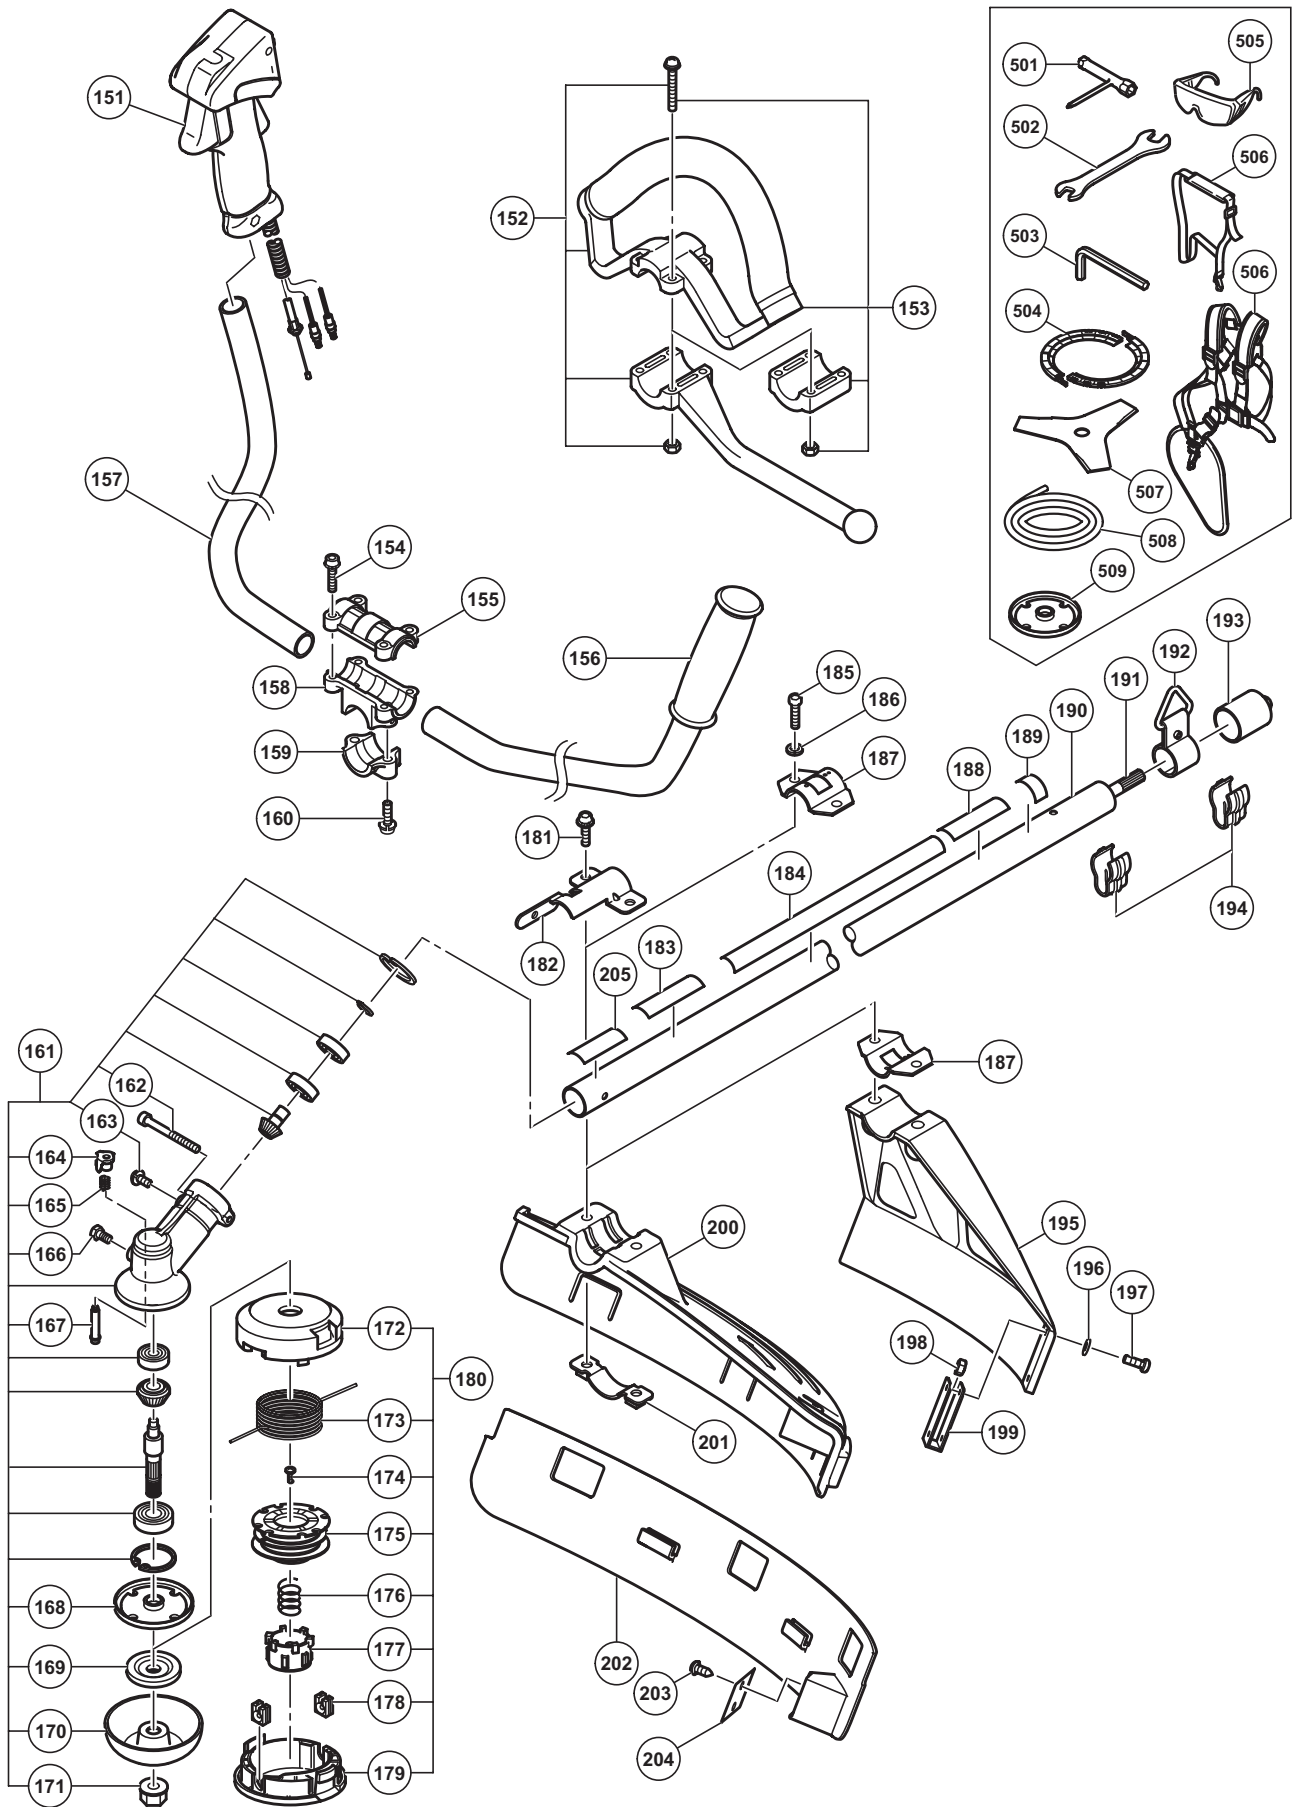

PARTS

TCG 24EBS

ITEM NO.	CODE NO.	DESCRIPTION	NO. USED	REMARKS
1	6698950	SEAL LOCK HEX. SOCKET HD. BOLT M5 X 30	1	
2	6600319	MUFFLER COVER	1	
3	6696326	HEX. SOCKET HD. BOLT (W/FLANGE) M4 X 18	4	
4	6698384	HEX. SOCKET HD. BOLT M6 X 65	2	
5	949432	BOLT WASHER M6 (10 PCS.)	2	
6	6600004	MUFFLER (B)	1	
7	6600320	HEAT PROTECTION PANEL	1	
8	6698386	HEX. SOCKET HD. BOLT (W/SP.WASHER) M5 X 18	8	
9	6699455	CYLINDER COVER	1	
10	6600008	COLLAR (B)	2	
11		CAUTION LABEL	1	
12	6698844	SEAL LOCK HEX. SOCKET BOLT (W/WASHERS) M5	4	
* 13	6699316	SPARK PLUG ASS'Y BMR7A	1	
* 13	6699322	SPARK PLUG ASS'Y CJ6	1	FOR USA
14	6698468	COVER PACKING	2	
15	6698469	SCAVENGING COVER (A)	1	
16	6698385	HEX. SOCKET HD. BOLT M4 X 12	4	
17	6698700	GLASS WASHER	2	
18	6698470	SCAVENGING COVER (B)	1	
19	6698465	CYLINDER	1	
20	6699437	INTAKE PACKING	1	
21	6698387	CARBURETOR INSULATOR	1	
22	6698405	CARBURETOR PACKING	1	
23	6691337	SWIVEL CAP	1	
24	6600321	CARBURETOR ASS'Y WYC-36	1	INCLUD.25-39
25	6699287	CABLE ADJUST STAY	1	
26	6696830	SWIVEL	1	
27	6684696	STOP RING	1	
28	6684692	PUMP GASKET	1	
29	6684693	PUMP DIAPHRAGM	1	
30	6691242	PUMP PLATE	1	
31	6685222	DIAPHRAGM COVER-METERING	1	
32	6691312	SET SCREW	4	
33	6696829	SET SCREW M3 X 12	2	
34	6684695	O-RING	1	
35		MAIN JET	1	
36	6691234	CIRCUIT PLATE	1	
37	6696828	PUMP BODY COMP.	1	
38	6685220	DIAPHRAGM PACKING-METERING	1	
39	6684690	METERING DIAPHRAGM	1	
40	307224	MACHINE SCREW (W/WASHERS) M5 X 60 (BLACK)	2	
41	6699014	FUEL PIPE L70	1	
42	6696832	AIR CLEANER HOUSING	1	
43	6685139	PRIMING PUMP COMP.	1	
44	6690347	CLEANER ELEMENT	1	
45	6699185	CLEANER COVER	1	
46	6699132	AIR CLEANER (A) ASS'Y	1	INCLUD.42-45
47	6684587	CYLINDER GASKET	1	
48	6698404	PISTON RING	2	
49	6699456	PISTON	1