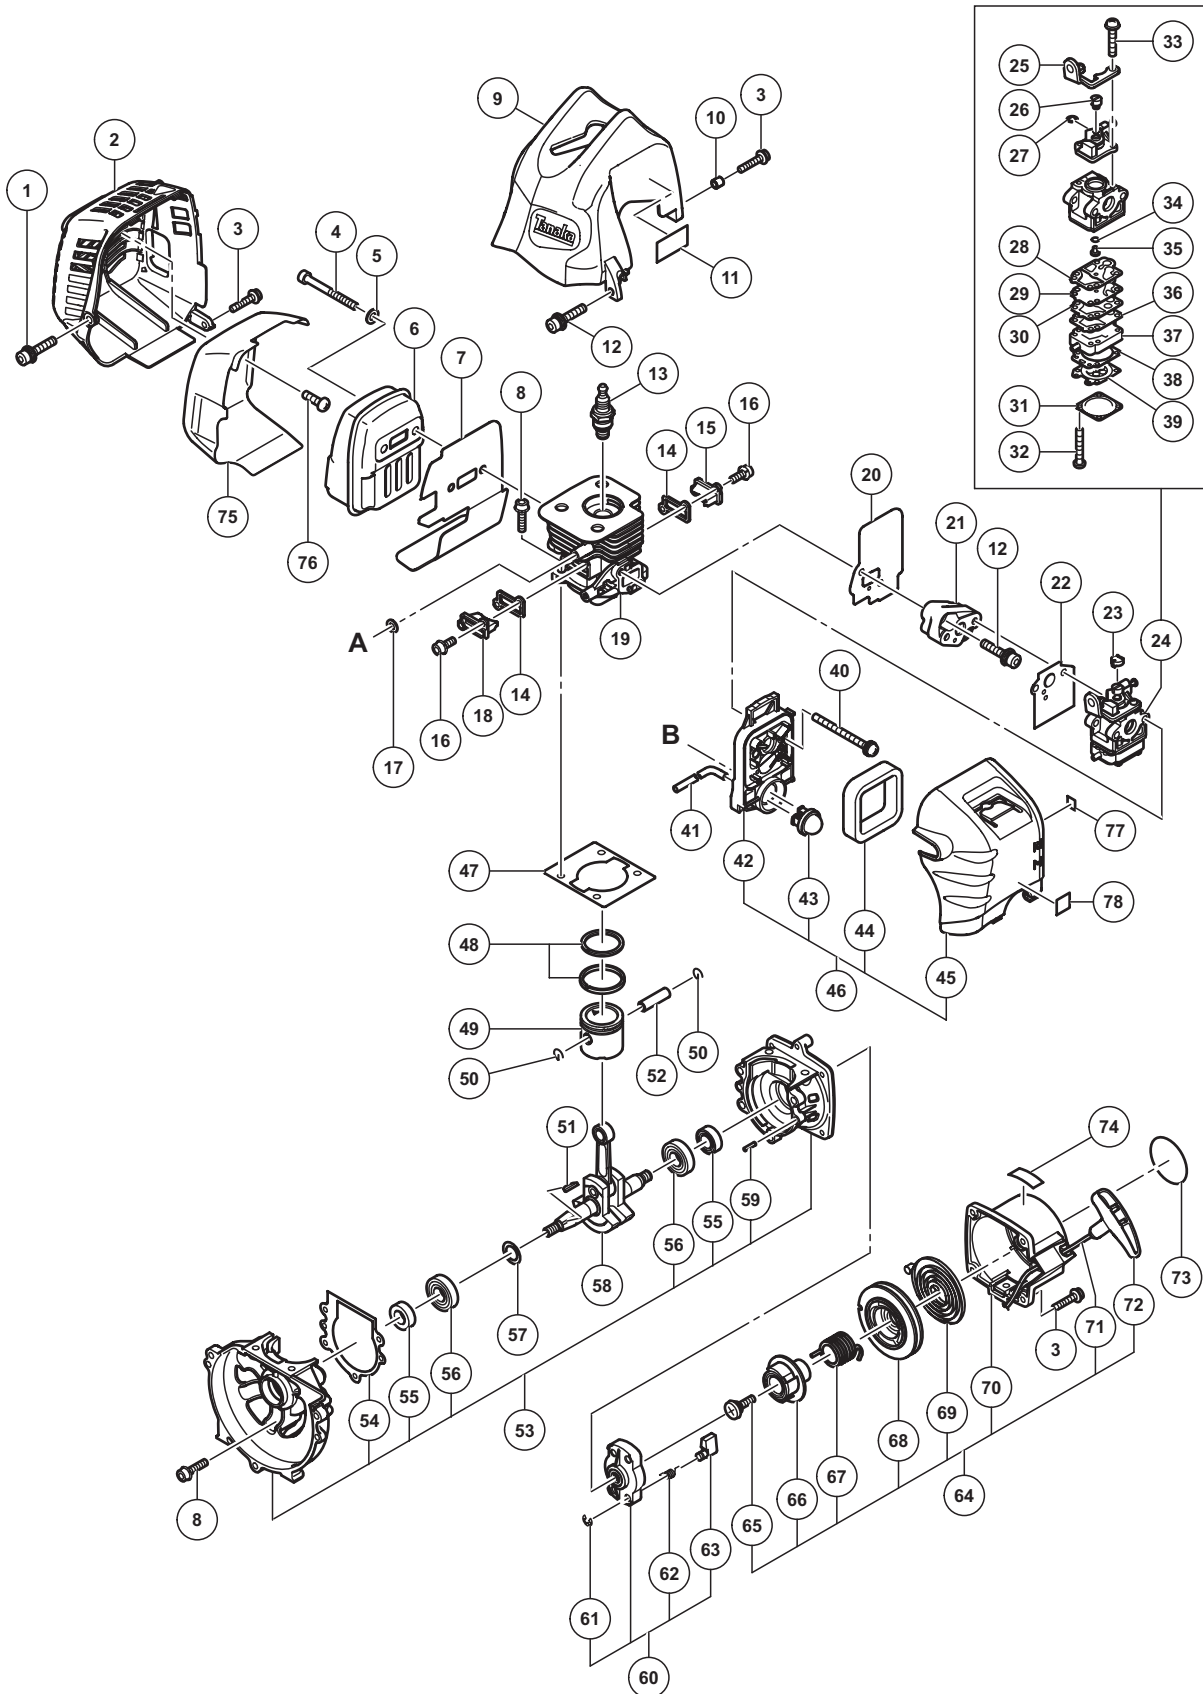

ENGINE TOOL PARTS LIST

ENGINE BRUSH CUTTER

2014 · 4 · 25

Model TCG 24EBSP (TANAKA BRAND)

(E1)