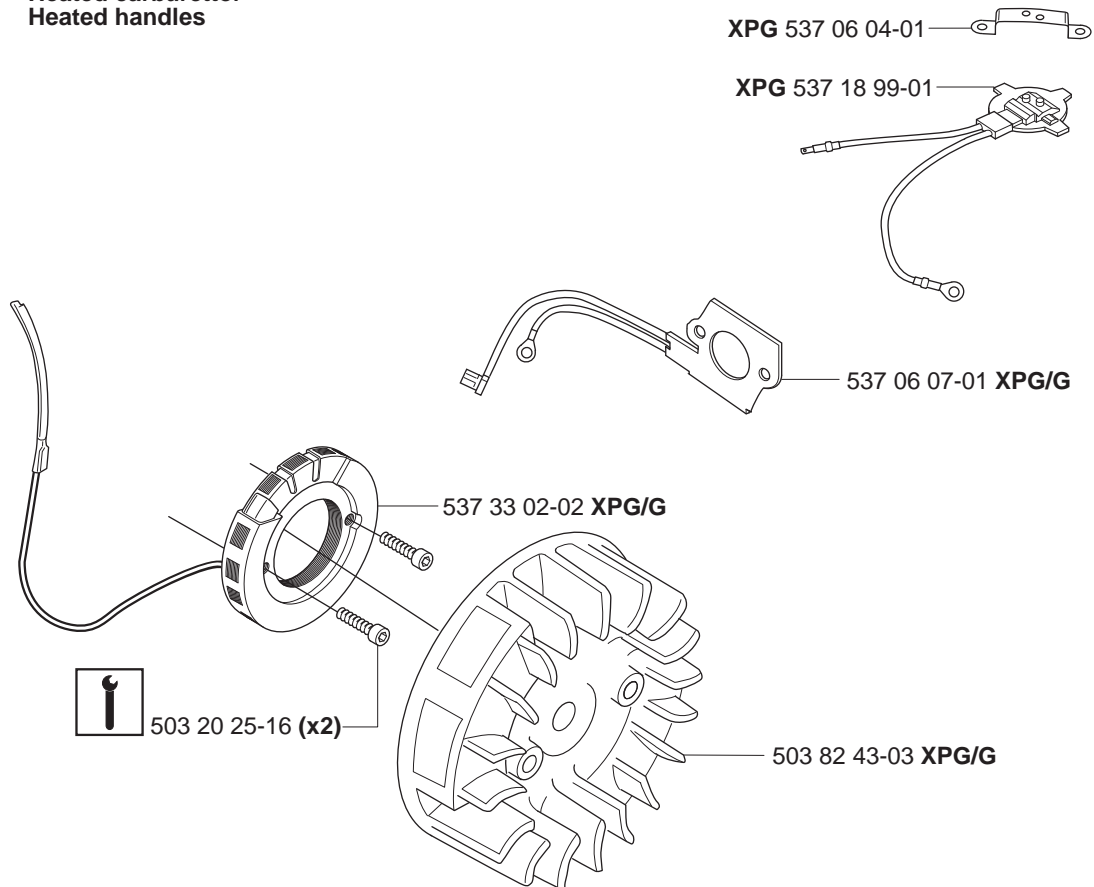

**F**

\*compl 503 86 27-03 (EU)

\*\*compl 503 86 28-03 (DF)

\*\*compl 537 07 54-02 (E-tech)

**G**

- 537 26 49-01 NYLON 80 $\mu$  Black
  - 537 26 49-02 NYLON 44 $\mu$  Yellow
  - 537 26 49-03 FELT White
- 

**Heated carburettor  
Heated handles**

- (346XP) 537 37 05-04
- (346XPG) 537 37 05-06
- (346XPG Heated carburettor) 537 37 05-07
- (346XP E-tech) 537 37 05-05
- (346XPG E-tech) 537 37 05-08
- (346XPG Heated carburettor E-tech) 537 37 05-09
- (353) 537 37 05-10
- (353G) 537 37 05-12
- (353G Heated carburettor) 537 37 05-13
- (353 E-tech) 537 37 05-11
- (353G E-tech) 537 37 05-14
- (353G Heated carburettor E-tech) 537 37 05-15

### Up to 030500001 (346XP)

### Up to 034200001 (346XP) Up to 034200001 (353)