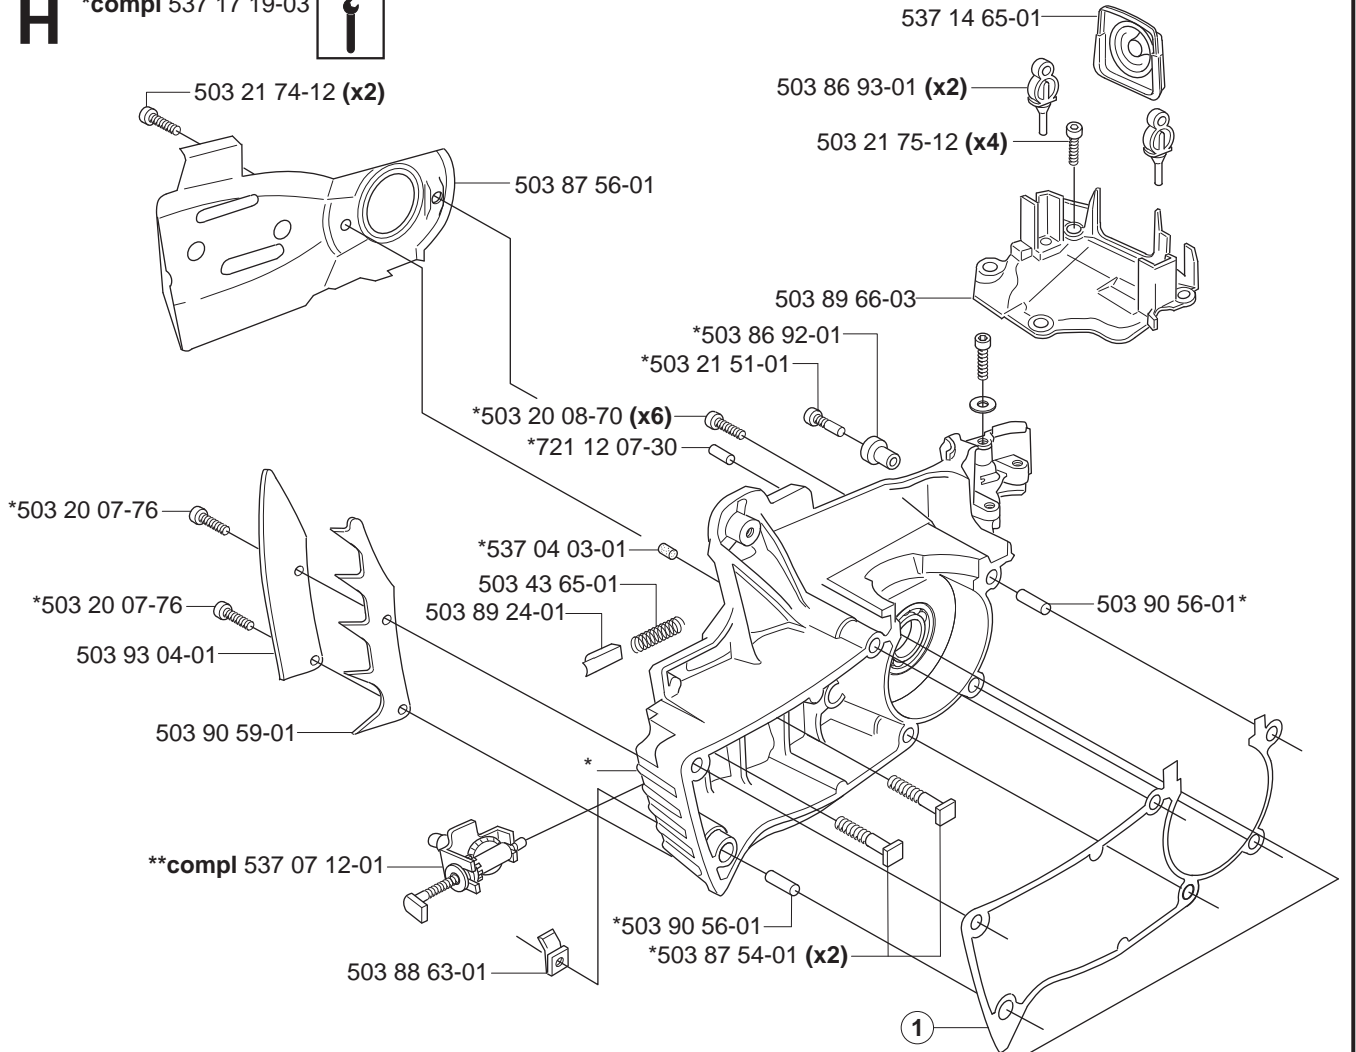

H

*compl 537 17 19-03