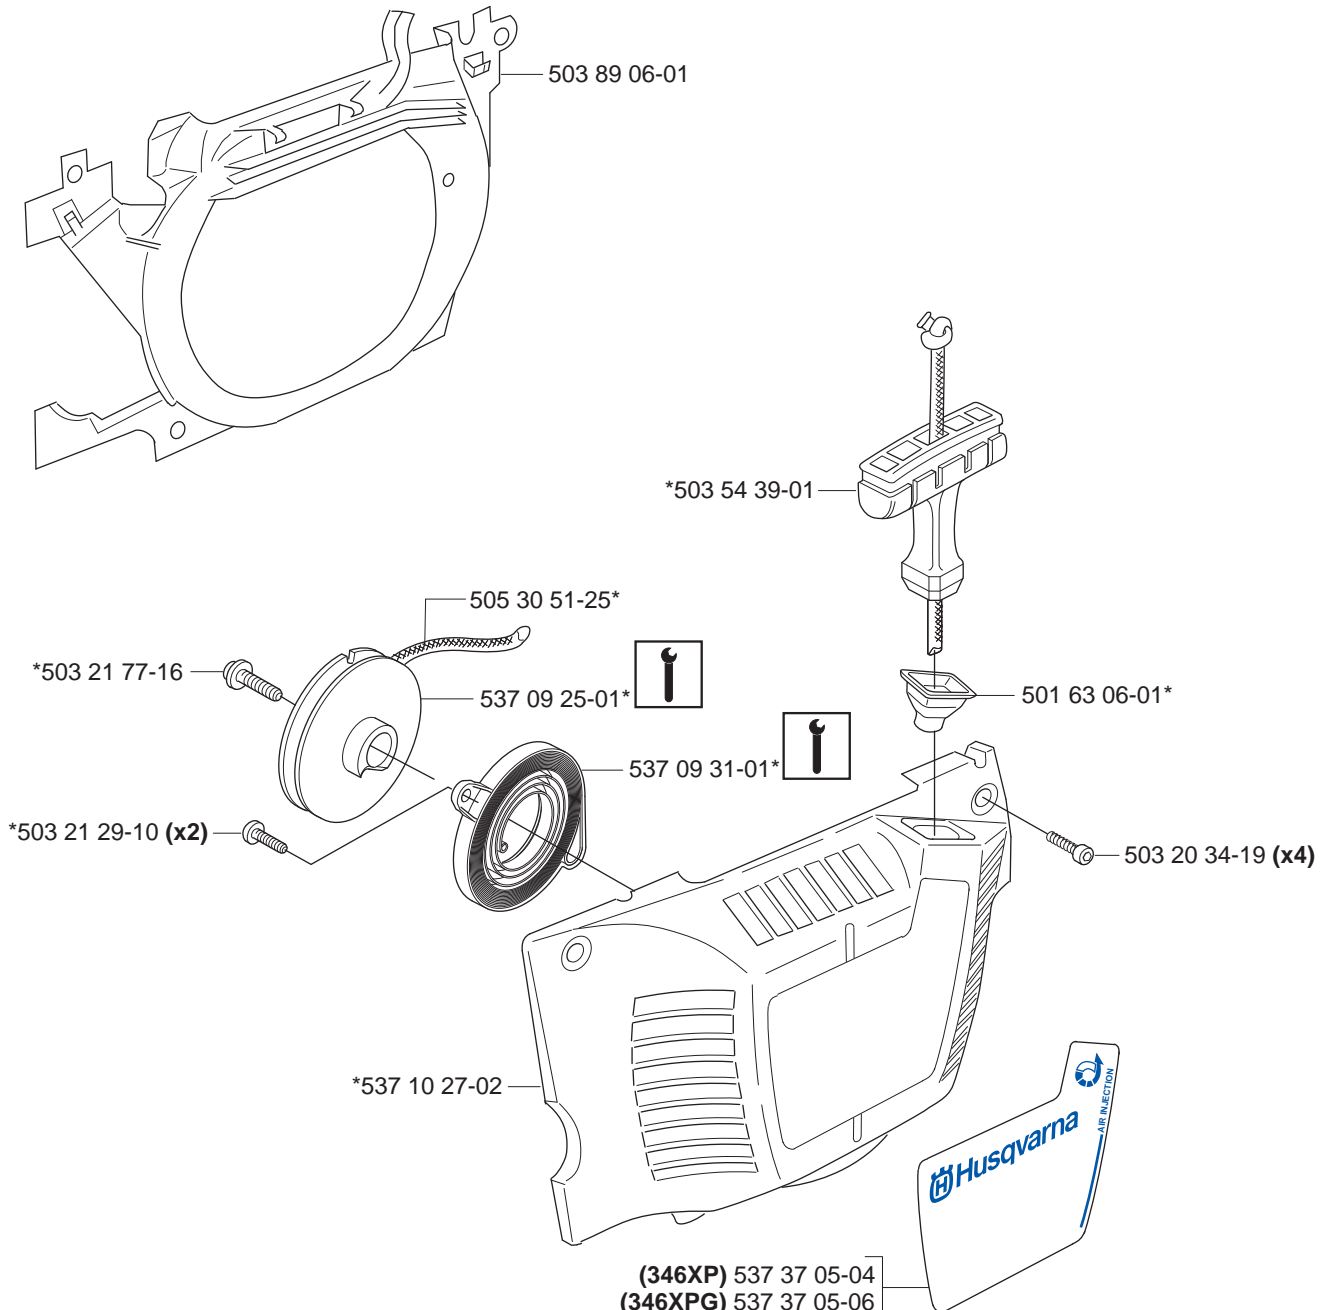

**F**

\*compl 503 86 27-03 (EU)

\*\*compl 503 86 28-03 (DF)

\*\*compl 537 07 54-02 (E-tech)

**G**

- 537 26 49-01 NYLON 80 $\mu$  Black
  - 537 26 49-02 NYLON 44 $\mu$  Yellow
  - 537 26 49-03 FELT White
- 

**H**

\*compl 537 17 19-03

**J**

\*compl 503 86 37-03

**K**

\*compl 537 30 17-01

\*\*compl 537 30 17-02 XPG

**L**

**Heated carburettor  
Heated handles**

- (346XP) 537 37 05-04
- (346XPG) 537 37 05-06
- (346XPG Heated carburettor) 537 37 05-07
- (346XP E-tech) 537 37 05-05
- (346XPG E-tech) 537 37 05-08
- (346XPG Heated carburettor E-tech) 537 37 05-09
- (353) 537 37 05-10
- (353G) 537 37 05-12
- (353G Heated carburettor) 537 37 05-13
- (353 E-tech) 537 37 05-11
- (353G E-tech) 537 37 05-14
- (353G Heated carburettor E-tech) 537 37 05-15

### Up to 030500001 (346XP)