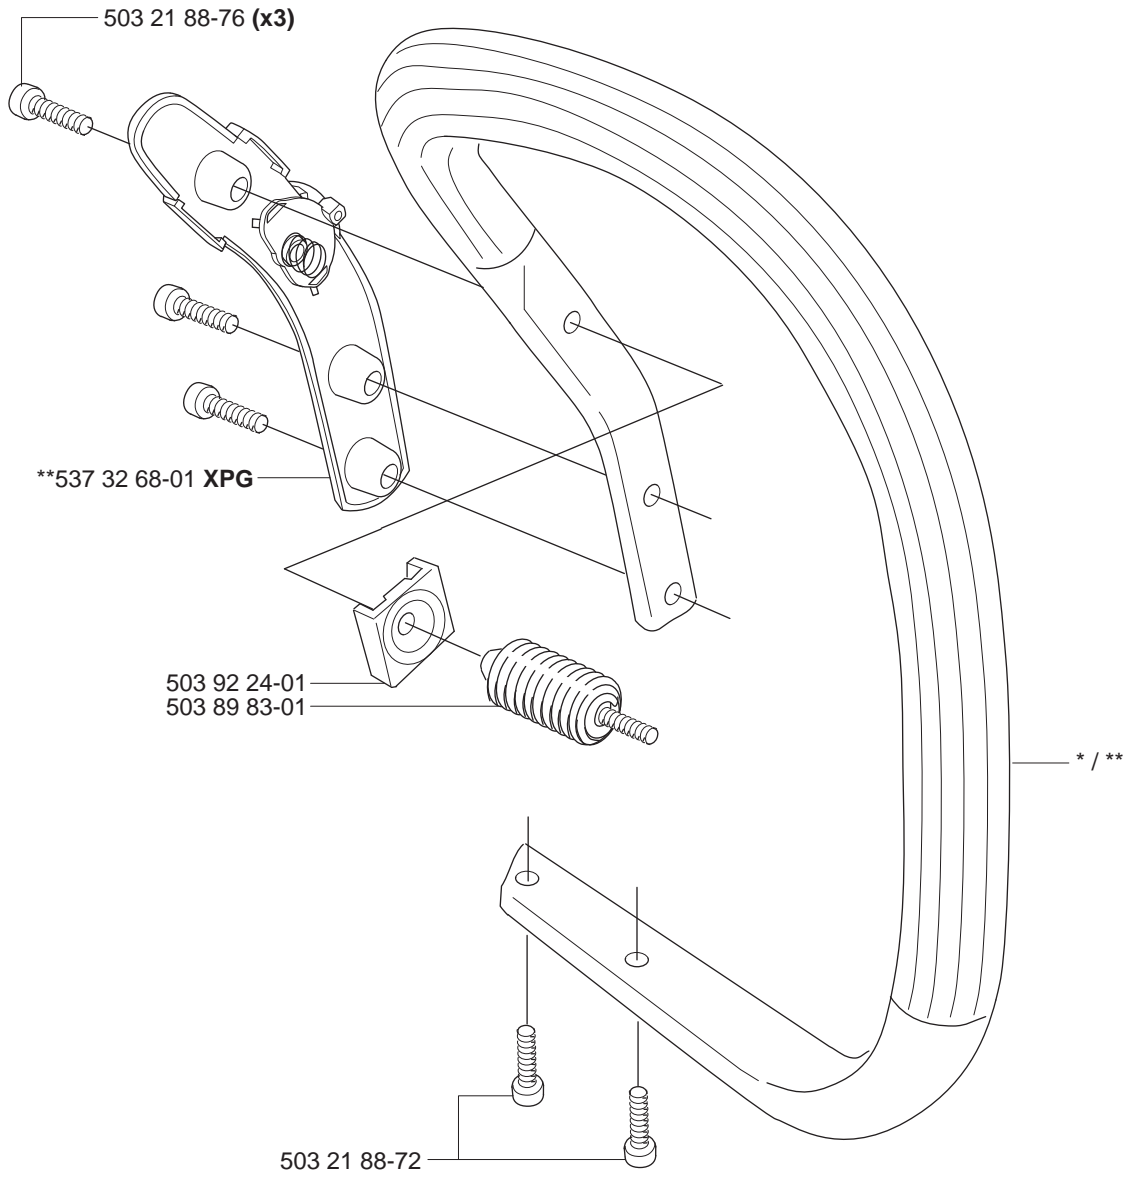

**F**

\*compl 503 86 27-03 (EU)

\*\*compl 503 86 28-03 (DF)

\*\*compl 537 07 54-02 (E-tech)

**G**

- 537 26 49-01 NYLON 80 $\mu$  Black
  - 537 26 49-02 NYLON 44 $\mu$  Yellow
  - 537 26 49-03 FELT White
- 

**H**

\*compl 537 17 19-03

**J**

\*compl 503 86 37-03

**K**

\*compl 537 30 17-01

\*\*compl 537 30 17-02 XPG

**L**

**Heated carburettor  
Heated handles**

- (346XP) 537 37 05-04
- (346XPG) 537 37 05-06
- (346XPG Heated carburettor) 537 37 05-07
- (346XP E-tech) 537 37 05-05
- (346XPG E-tech) 537 37 05-08
- (346XPG Heated carburettor E-tech) 537 37 05-09
- (353) 537 37 05-10
- (353G) 537 37 05-12
- (353G Heated carburettor) 537 37 05-13
- (353 E-tech) 537 37 05-11
- (353G E-tech) 537 37 05-14
- (353G Heated carburettor E-tech) 537 37 05-15

### Up to 030500001 (346XP)