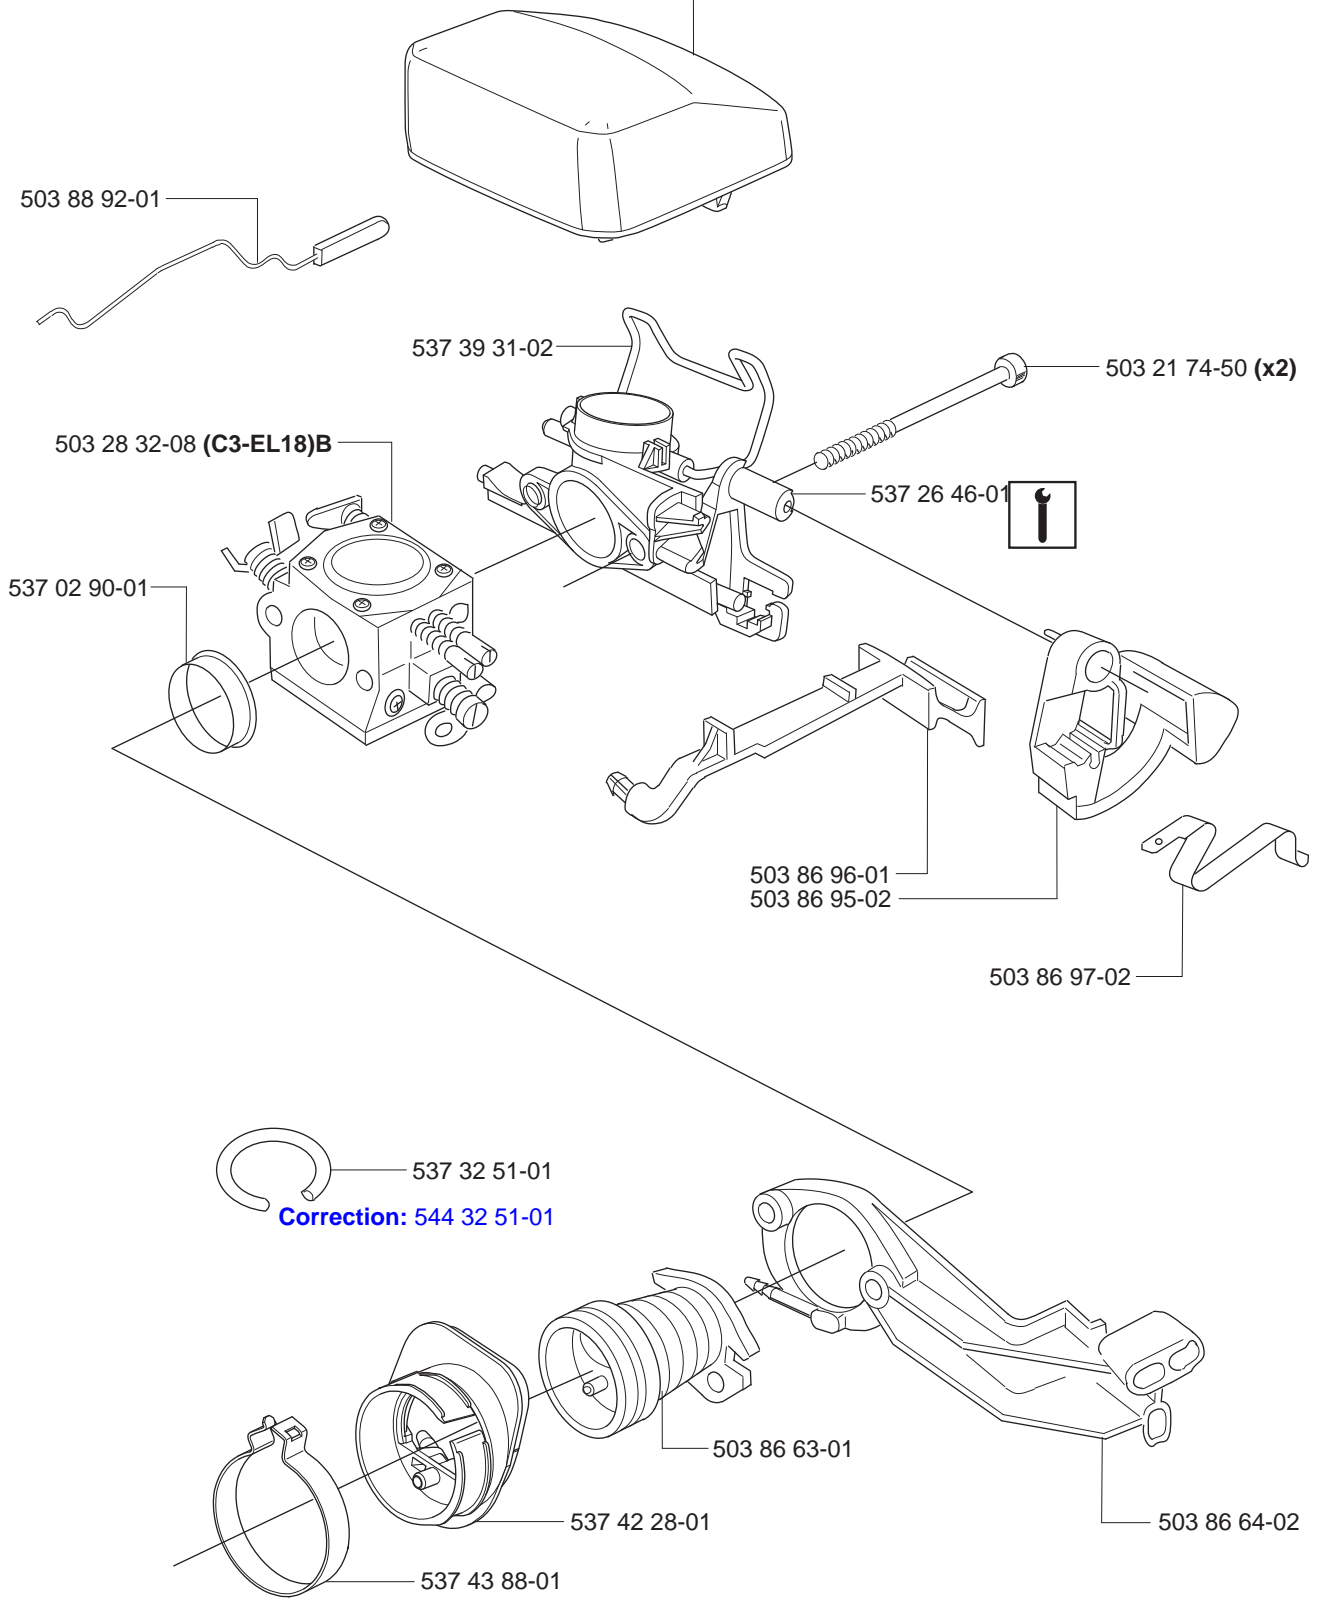

**F**

\*compl 503 86 27-03 (EU)

\*\*compl 503 86 28-03 (DF)

\*\*compl 537 07 54-02 (E-tech)

**G**

- 537 26 49-01 NYLON 80 $\mu$  Black
  - 537 26 49-02 NYLON 44 $\mu$  Yellow
  - 537 26 49-03 FELT White
- 

**Heated carburettor  
Heated handles**

- (346XP) 537 37 05-04
- (346XPG) 537 37 05-06
- (346XPG Heated carburettor) 537 37 05-07
- (346XP E-tech) 537 37 05-05
- (346XPG E-tech) 537 37 05-08
- (346XPG Heated carburettor E-tech) 537 37 05-09
- (353) 537 37 05-10
- (353G) 537 37 05-12
- (353G Heated carburettor) 537 37 05-13
- (353 E-tech) 537 37 05-11
- (353G E-tech) 537 37 05-14
- (353G Heated carburettor E-tech) 537 37 05-15

### Up to 030500001 (346XP)

### Up to 034200001 (346XP) Up to 034200001 (353)