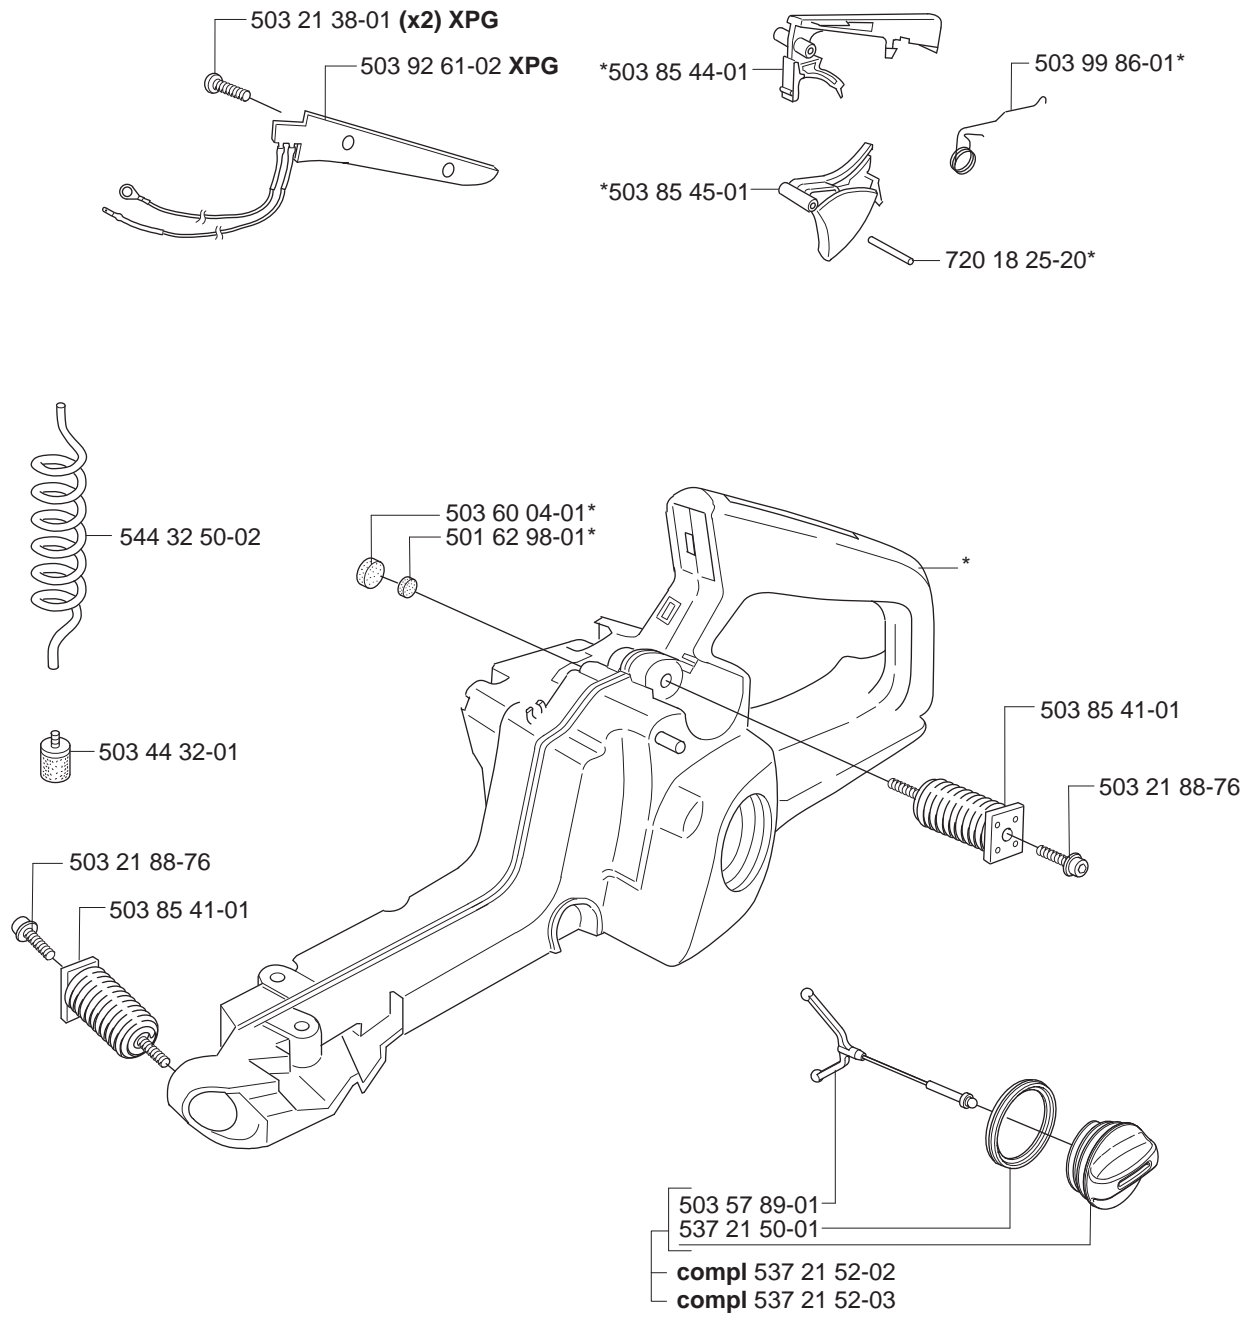

J

*compl 503 86 37-03