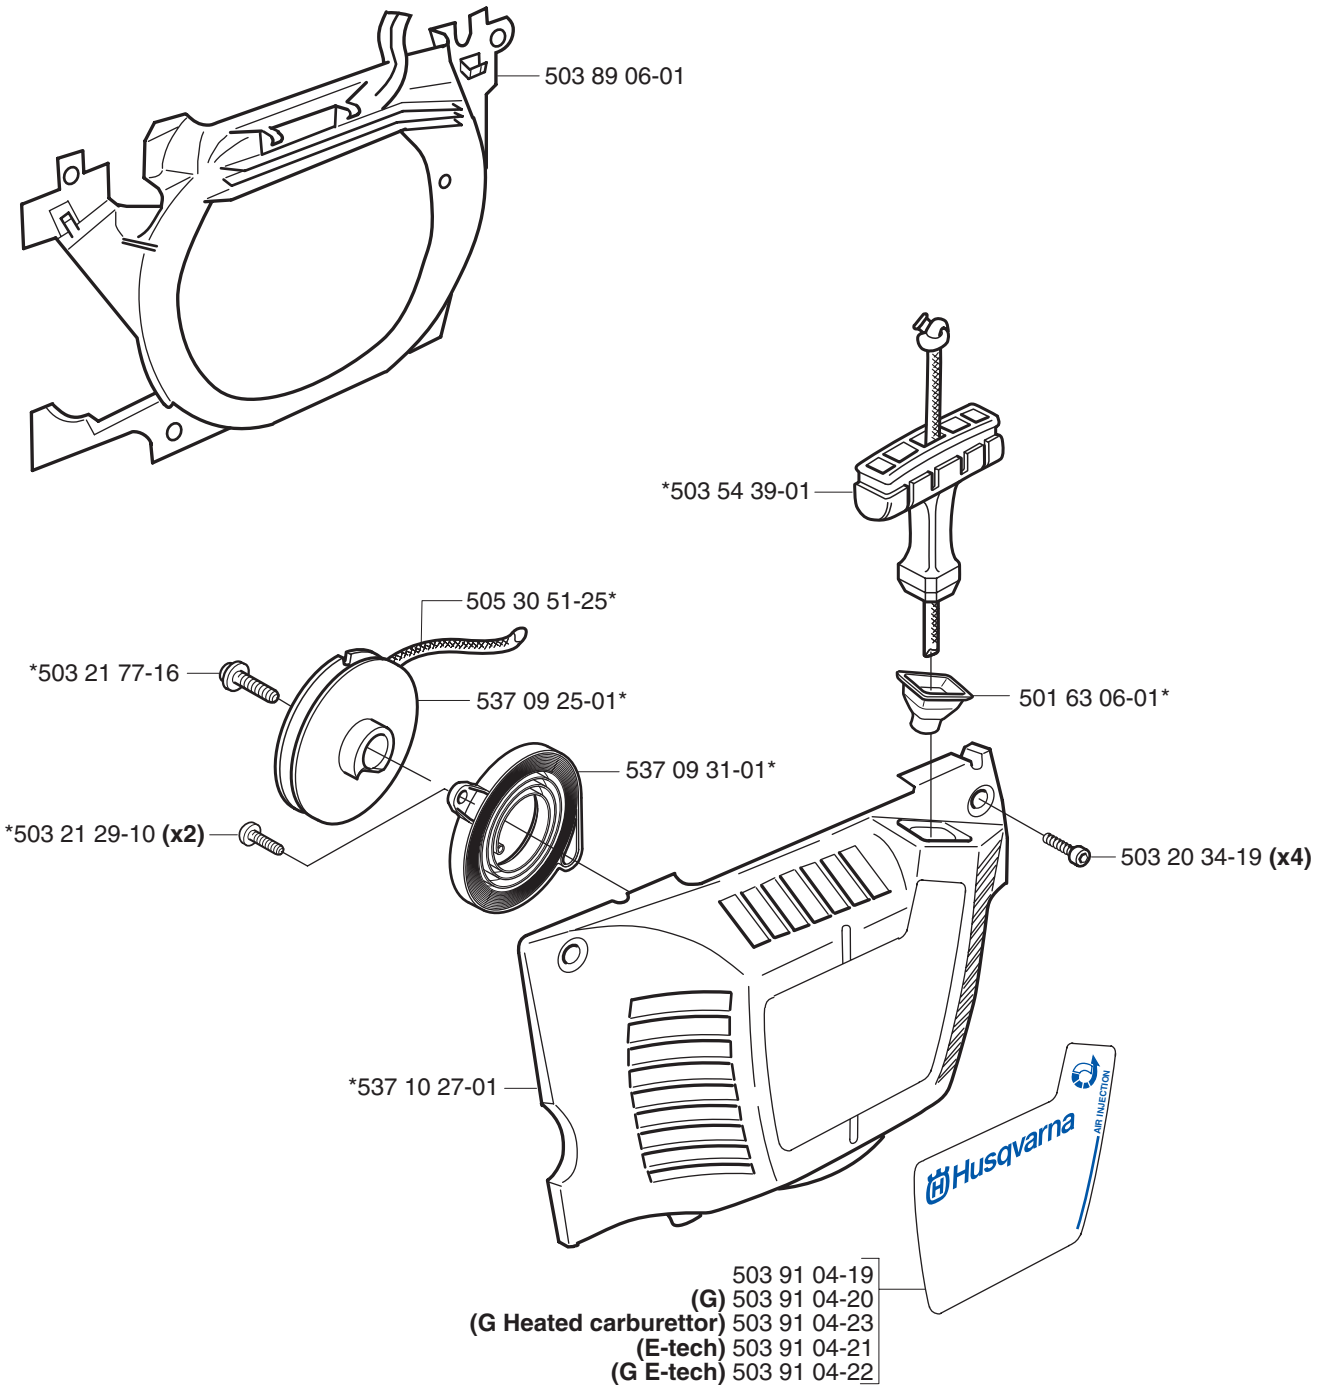

# H

 \*compl 537 17 19-03

**J** \*compl 503 86 37-71

**K** \*compl 503 90 93-01 \*\*compl 503 90 93-02 (XPG)

**L**

**Heated carburettor**

**M**

\*compl 537 10 47-01