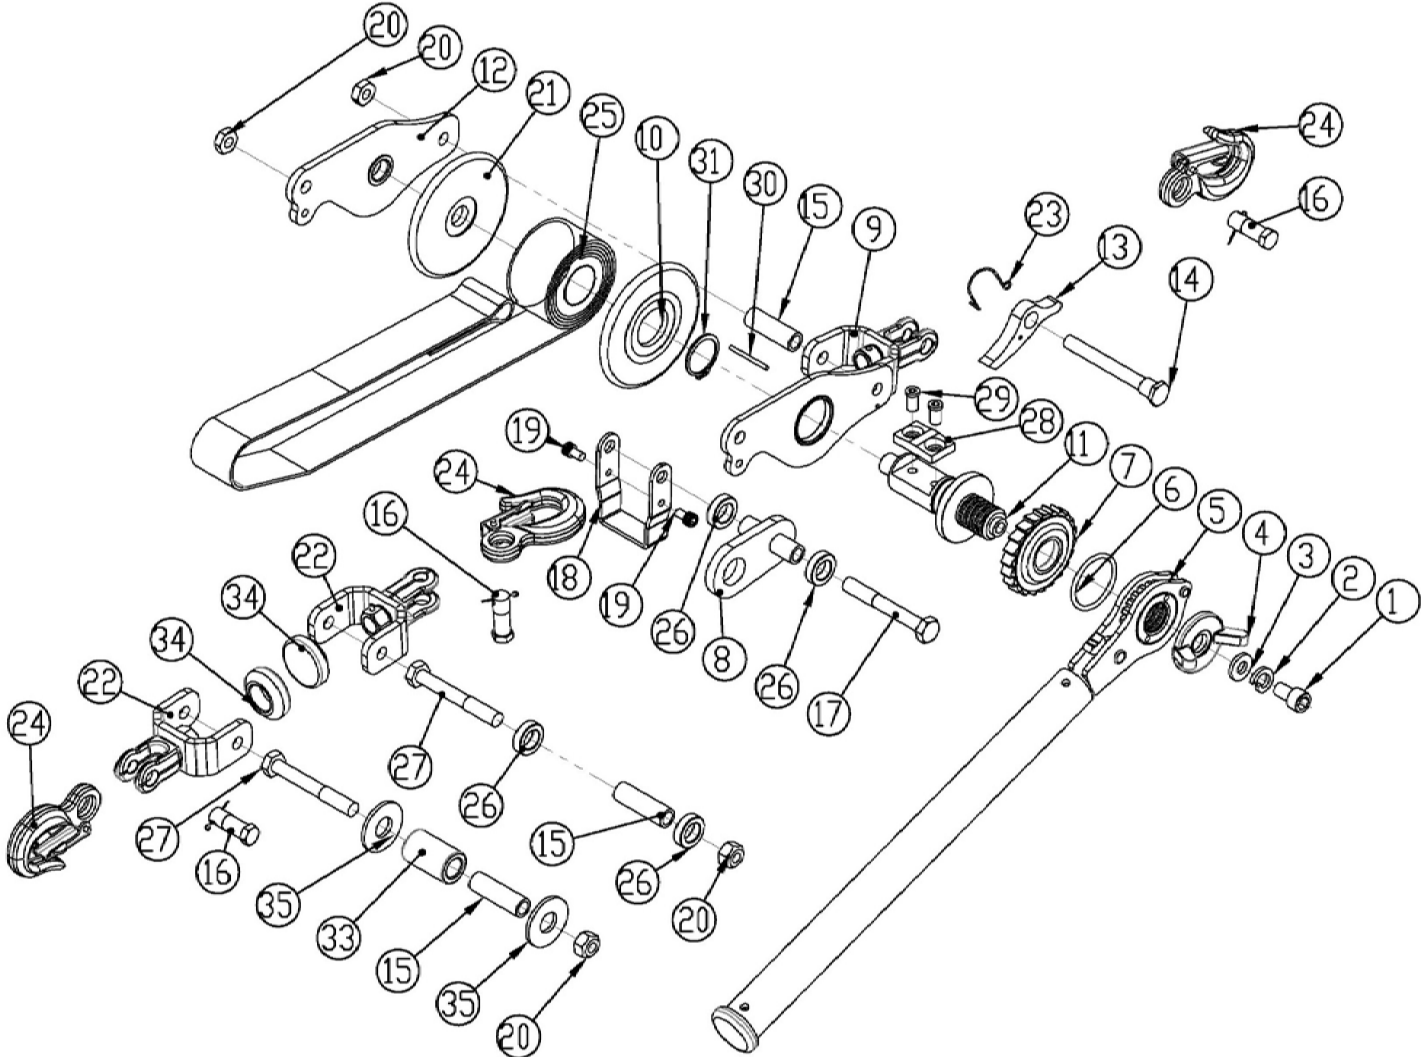

Operating Instructions and Parts Manual

Web Strap Ratchet Hoists

JWS-Series

JET
427 New Sanford Road
LaVergne, Tennessee 37086
Ph.: 800-274-6848
www.jettools.com

Part No. M-352100
Edition 1 07/2016
Copyright © 2016 JET

11.4.1 JWS-4A Web Strap Hoist – Parts List

11.4.2 JWS-4A Web Strap Hoist – Parts List

Index No.	Part No.	Description	Size	Qty
1	TS-1505011	Hex Socket Head Cap Screw	M10x16	1
2	TS-2361101	Lock Washer	M10	1
3	TS-1550071	Flat Washer	M10	1
4	JWS3A-04	Wing Nut		1
5	JWS3A-05	Handle Assembly		1
6	JWS3A-06	O-Ring		1
7	JWS3A-07	Brake Gear		1
8	JWS4A-08	Center Plate Weldment		1
9	JWS3A-09	Plate A Weldment (large hole)		1
10	JWS3A-10	Plastic Disc (large hole)		1
11	JWS3A-11	Drum		1
12	JWS3A-12	Plate B (small hole)		1
13	JWS3A-13	Pawl		1
14	JWS3A-14	Pawl Screw	M10	1
15	JWS3A-15	Top & Bottom Tube		2
16	JWS2A-16	Clevis Pin with Cotter	M12x29.5	2
17	TS-2210801	Hex Head Cap Screw	M10x80	1
18	JWS3A-18	Web Strap Restraint		1
19	JWS3A-19	Hex Head Cap Screw	M10x6	2
20	TS-1541041	Hex Nylon Lock Nut	M10	4
21	JWS3A-21	Plastic Disc (small hole)		1
22	JWS3A-22	Swivel Shackle Assembly		2
23	JWS3A-23	Pawl Spring		1
24	JWS2A-24	Eye Hook and Latch Assembly		3
25	JWS3A-25	Web Strap		1
26	JWS2A-26	Collar		2
27	JWS3A-27	Hex Head Cap Screw		2
28	JWS3A-28	Clamping Block		1
29	TS-1504011	Hex Socket Head Cap Screw	M8x10	2
30	JWS2A-30	Iron Pin		1
31	F006052	C-Ring, External	30mm	1
33	JWS3A-33	Web Strap Roller		1
34	JWS3A-34	Plastic Cushion		2
35	JWS3A-35	Web Strap Guide Washer		2
	LM000215	Label - Not For Lifting (not shown)	5/8 x 2-5/8 in	1