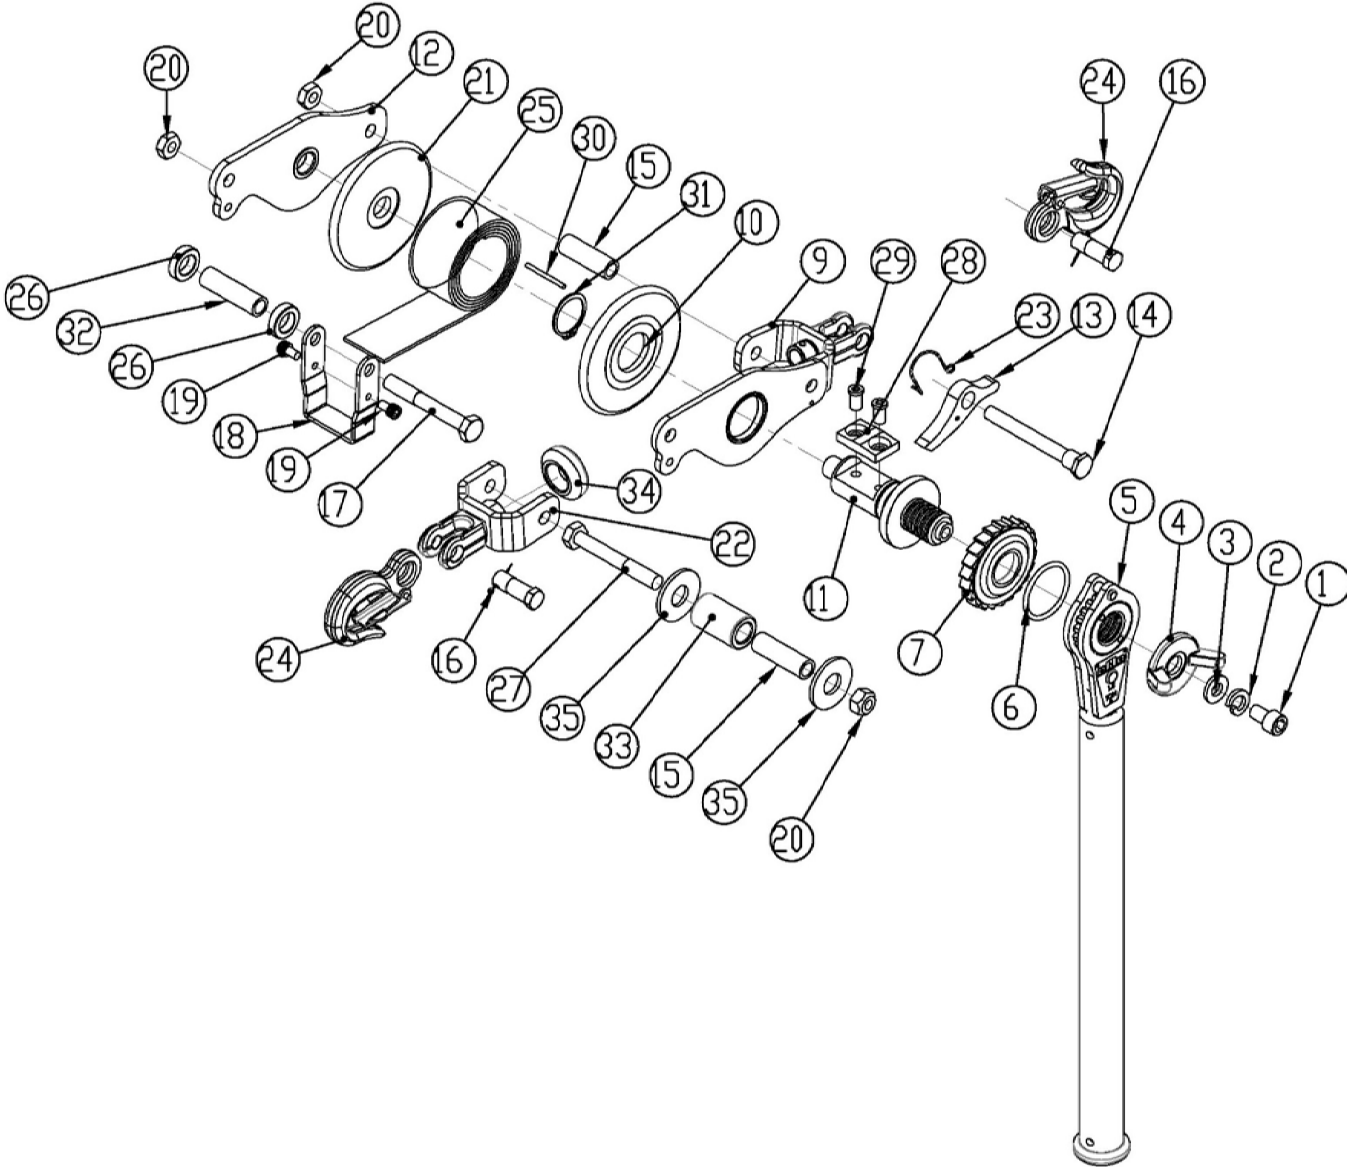

Operating Instructions and Parts Manual

Web Strap Ratchet Hoists

JWS-Series

JET
427 New Sanford Road
LaVergne, Tennessee 37086
Ph.: 800-274-6848
www.jettools.com

Part No. M-352100
Edition 1 07/2016
Copyright © 2016 JET

11.3.1 JWS-3A Web Strap Hoist – Exploded View

11.3.2 JWS-3A Web Strap Hoist – Parts List

Index No.	Part No.	Description	Size	Qty
1	TS-1505011	Hex Socket Head Cap Screw	M10x16	1
2	TS-2361101	Lock Washer	M10	1
3	TS-1550071	Flat Washer	M10	1
4	JWS3A-04	Wing Nut		1
5	JWS3A-05	Handle Assembly		1
6	JWS3A-06	O-Ring		1
7	JWS3A-07	Brake Gear		1
9	JWS3A-09	Plate A Weldment (large hole)		1
10	JWS3A-10	Plastic Disc (large hole)		1
11	JWS3A-11	Drum		1
12	JWS3A-12	Plate B (small hole)		1
13	JWS3A-13	Pawl		1
14	JWS3A-14	Pawl Screw	M10	1
15	JWS3A-15	Top & Bottom Tube		2
16	JWS2A-16	Clevis Pin with Cotter	M12x29.5	2
17	TS-2210801	Hex Head Cap Screw	M10x80	1
18	JWS3A-18	Web Strap Restraint		1
19	JWS3A-19	Hex Head Cap Screw	M10x6	2
20	TS-1541041	Hex Nylon Lock Nut	M10	3
21	JWS3A-21	Plastic Disc (small hole)		1
22	JWS3A-22	Swivel Shackle Assembly		1
23	JWS3A-23	Pawl Spring		1
24	JWS2A-24	Eye Hook and Latch Assembly		2
25	JWS3A-25	Web Strap		1
26	JWS2A-26	Collar		2
27	JWS3A-27	Hex Head Cap Screw		1
28	JWS3A-28	Clamping Block		1
29	TS-1504011	Hex Socket Head Cap Screw	M8x10	2
30	JWS2A-30	Iron Pin		1
31	F006052	C-Ring, External	30mm	1
32	JWS3A-32	Middle Tube		1
33	JWS3A-33	Web Strap Roller		1
34	JWS3A-34	Plastic Cushion		1
35	JWS3A-35	Web Strap Guide Washer		2
	LM000215	Label - Not For Lifting (not shown)	5/8 x 2-5/8 in	1