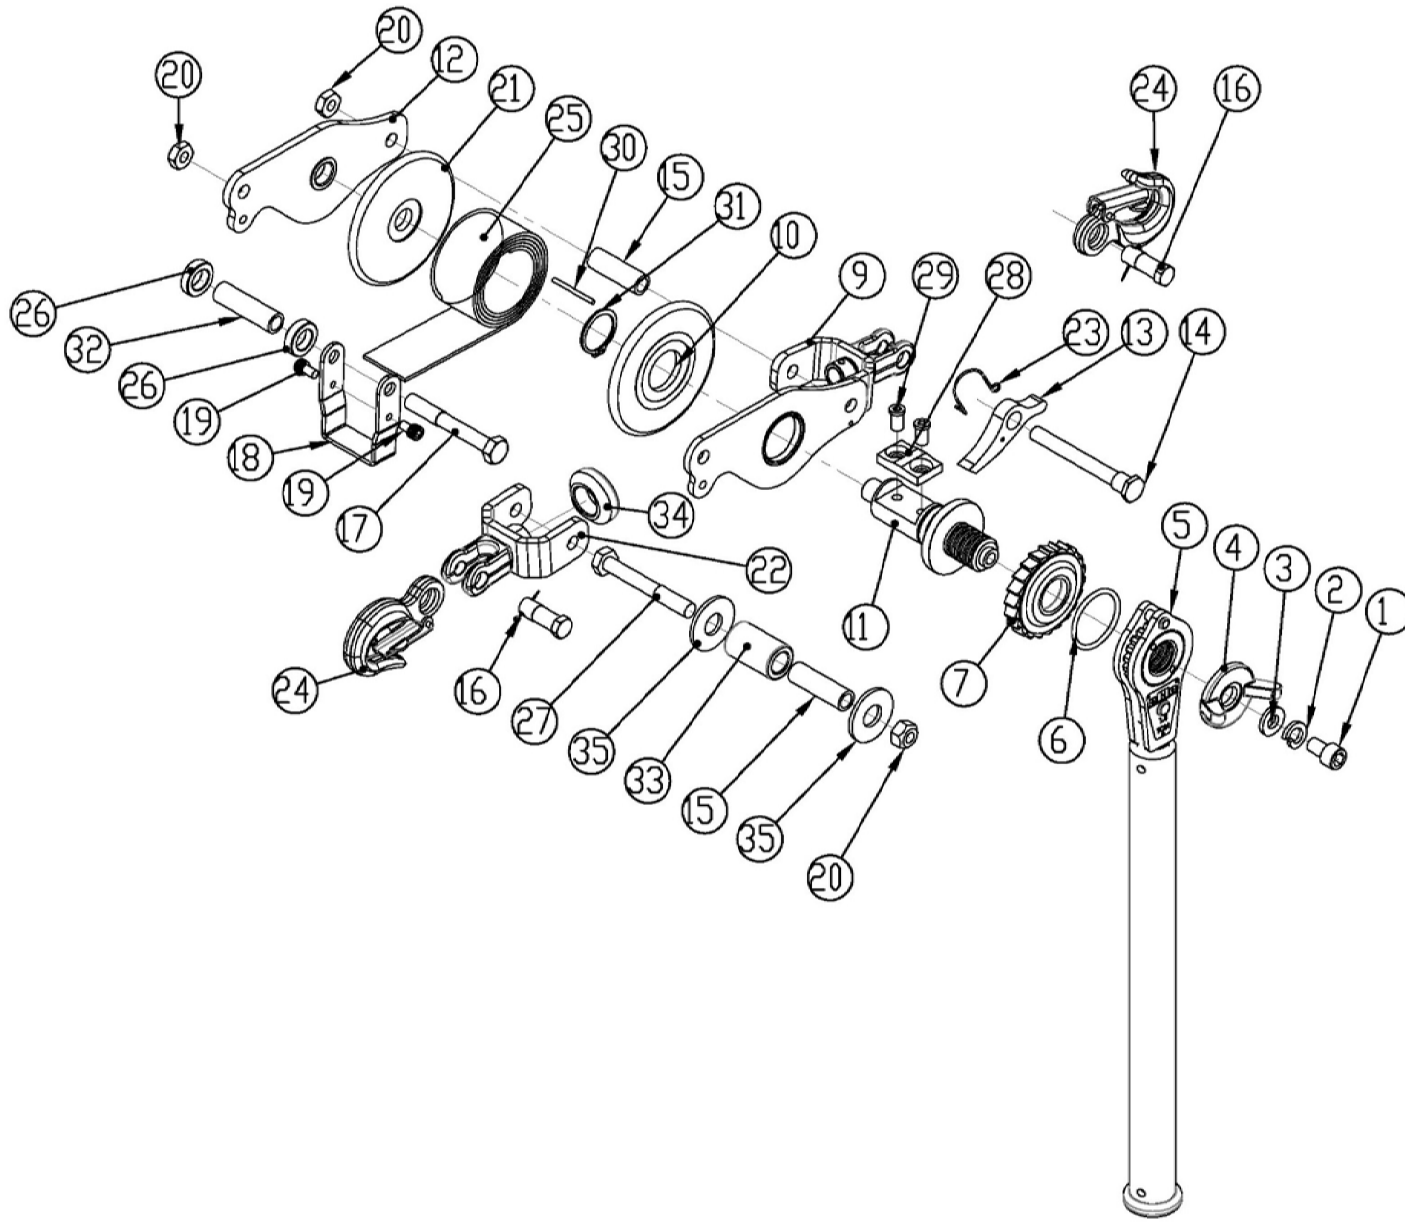

## Web Strap Ratchet Hoists

### JWS-Series

**JET**  
427 New Sanford Road  
LaVergne, Tennessee 37086  
Ph.: 800-274-6848  
[www.jettools.com](http://www.jettools.com)

**Part No. M-352100**  
Edition 1 07/2016  
Copyright © 2016 JET

11.1.1 JWS-2A Web Strap Hoist – Exploded View

## 11.1.2 JWS-2A Web Strap Hoist – Parts List

Index No.	Part No.	Description	Size	Qty
1	TS-1504031	Hex Socket Head Cap Screw	M8x16	1
2	TS-2361081	Lock Washer	M8	1
3	TS-1550061	Flat Washer	M8	1
4	JWS2A-04	Wing Nut		1
5	JWS2A-05	Handle Assembly		1
6	JWS2A-06	O-Ring		1
7	JWS2A-07	Brake Gear		1
9	JWS2A-09	Plate A Weldment (large hole)		1
10	JWS2A-10	Plastic Disc (large hole)		1
11	JWS2A-11	Drum		1
12	JWS2A-12	Plate B (small hole)		1
13	JWS2A-13	Pawl		1
14	JWS2A-14	Pawl Screw	M8	1
15	JWS2A-15	Top & Bottom Tube		2
16	JWS2A-16	Clevis Pin with Cotter	M12x29.5	2
17	SH081400	Hex Cap Screw	M8x70	1
18	JWS2A-18	Web Strap Restraint		1
19	SH069200	Hex Cap Screw	M6x8	2
20	TS-1541031	Hex Nylon Lock Nut	M8	3
21	JWS2A-21	Plastic Disc (small hole)		1
22	JWS2A-22	Swivel Shackle Assembly		1
23	JWS2A-23	Pawl Spring		1
24	JWS2A-24	Eye Hook and Latch Assembly		2
25	JWS2A-25	Web Strap		1
26	JWS2A-26	Collar		2
27	JWS2A-27	Hex Cap Screw		1
28	JWS2A-28	Clamping Block		1
29	TS-1504011	Hex Socket Head Cap Screw	M8x10	2
30	JWS2A-30	Pin		1
31	F006052	C-Ring, External	30mm	1
32	JWS2A-32	Middle Tube		1
33	JWS2A-33	Web Strap Roller		1
34	JWS2A-34	Plastic Cushion		1
35	JWS2A-35	Web Strap Guide Washer		2
	LM000215	Label - Not For Lifting (not shown)	5/8 x 2-5/8 in	1