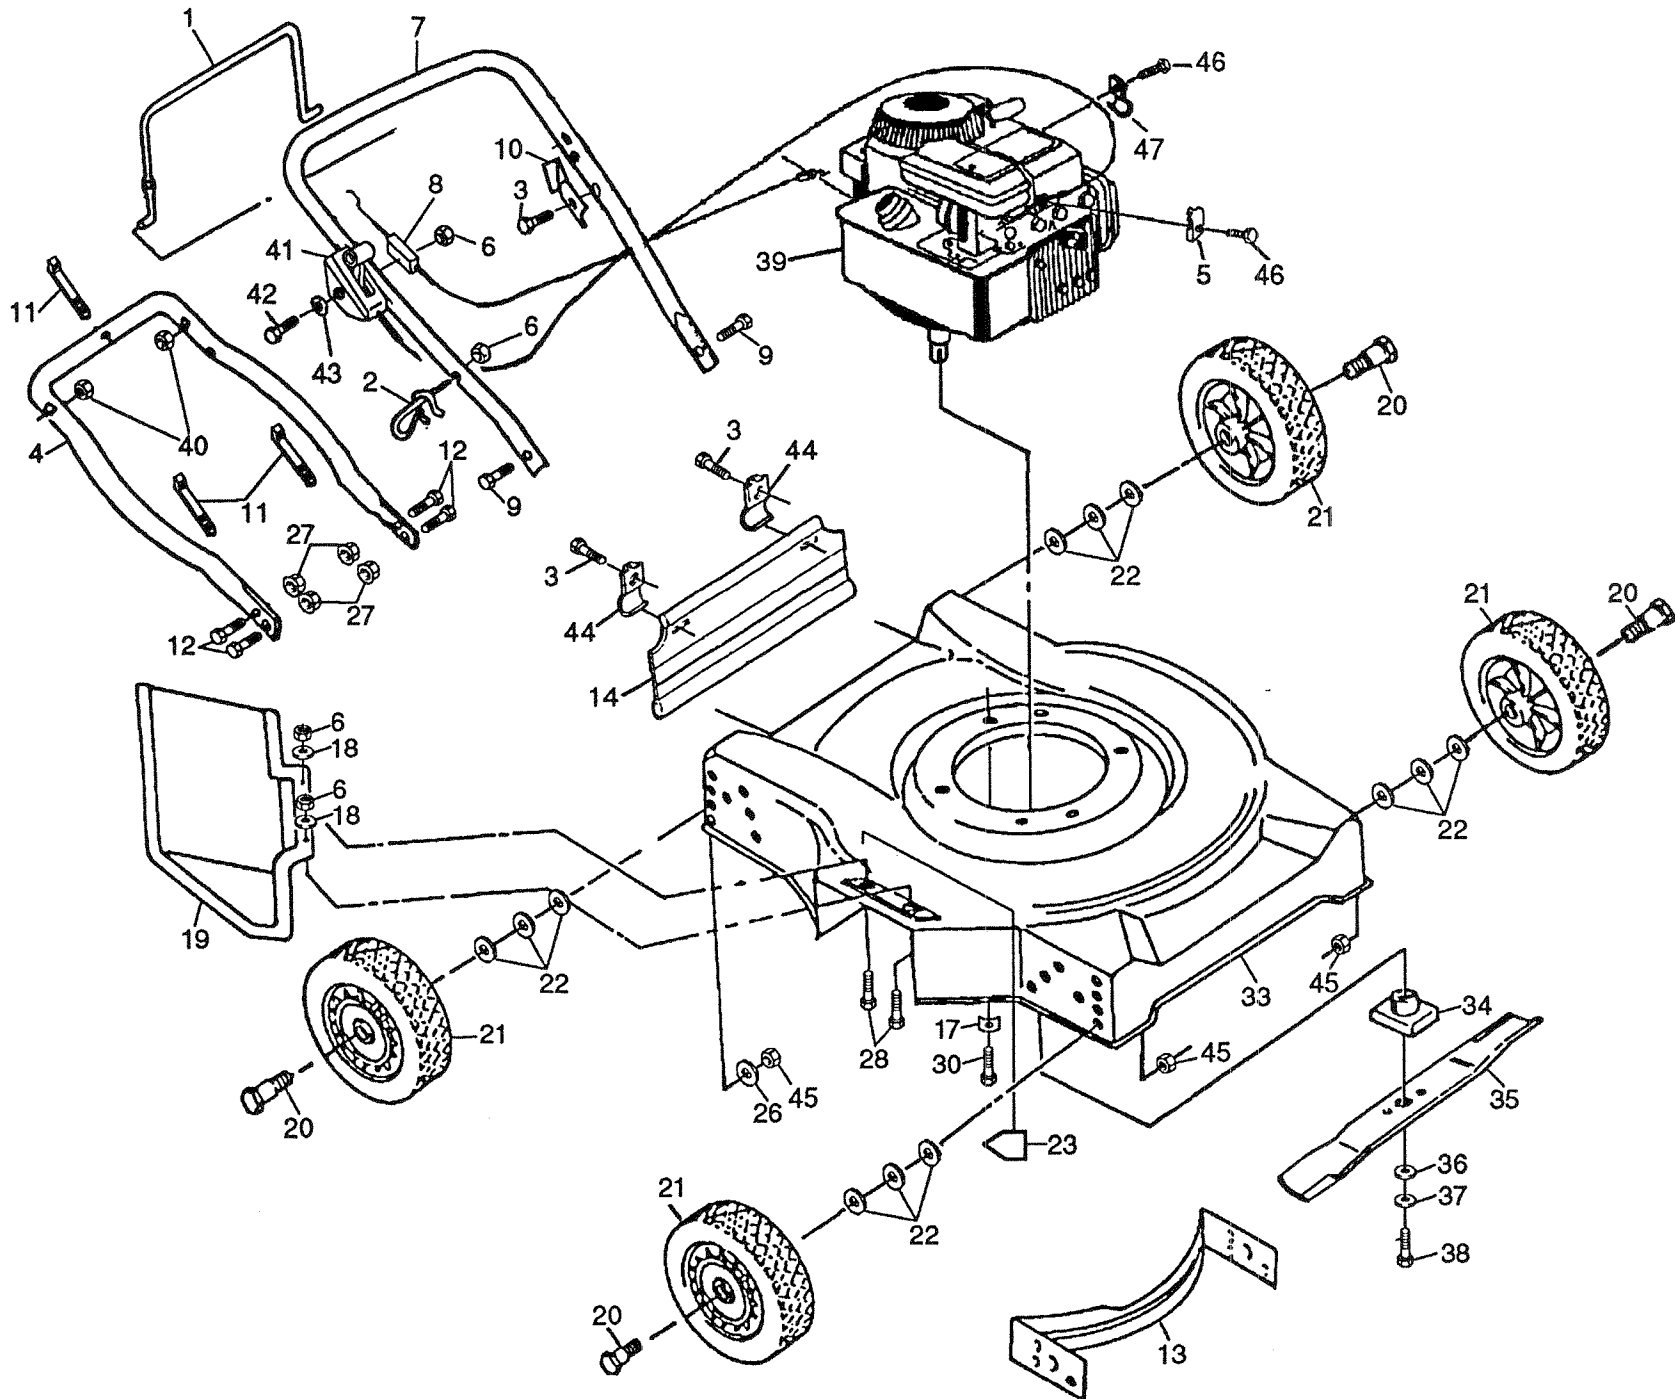

REPAIR PARTS

20" ROTARY LAWN MOWER - - MODEL NO. 3500, PRODUCT NO. 954 01 43-02

RTA

REPAIR PARTS

RJA
20" ROTARY LAWN MOWER - - MODEL NO. 3500, PRODUCT NO. 954 01 43-02

KEY NO.	PART NO.	DESCRIPTION	KEY NO.	PART NO.	DESCRIPTION
1	532800633	Control Bar	27	532132010	Flange Locknut 3/8-16
2	532132001	Rope Guide	28	874760412	Hex Head Bolt 1/4-20 x 3/4
3	532750097	Hex Washer Head Self-Tapping Screw #10-24 x 1/2	30	532850998	Hex Head Thread Rolling Screw 3/8-16 x 1
4	532125290	Lower Handle	33	532135411	Housing
5	532213146	* Cable Clamp (Engine)	34	532850977	Blade Adapter
6	532063601	Locknut 1/4-20	35	532850972	Blade 20"
7	532125306	Upper Handle	36	532851074	Washer (Hardened)
8	532851809	Engine Zone Control Cable	37	532850263	Helical Lock Washer
9	874350424	Hex Head Bolt 1/4-20 x 1-1/2	38	532851084	Hex Head Machine Screw 3/8-24 x 1-3/8 Gr. 8
10	532125162	Up-Stop Bracket	39	-----	* Engine, Briggs & Stratton, Model No. 95902
11	532066426	Wire Tie	40	532132004	Hex Nut 1/4-20
12	874760612	Hex Head Bolt 3/8-16 x 3/4	41	532131922	Throttle Cable STD
13	532125370	Front Baffle	42	532085692	Machine Screw 1/4-20 x 2.12
14	532751228	Rear Skirt	43	532085723	Flat Washer
17	532125078	Engine Washer	44	532125207	Skirt Bracket
18	532053847	Flat Washer	45	532751592	Locknut 5/8-16
19	532752052	Discharge Guard	46	532083816	Screw, #10 x 5/8
20	532067609	Shoulder Bolt	47	532850472	Cable Clip, Throttle
21	532800060	Wheel Assembly 7.00 x 1.50	--	532135412	Owner's Manual (Var. 01)
22	532074316	Washer	--	532800197	Decal Noise Level
23	532107339	Danger Decal	--	532801107	Decal Housing "Norlett"
26	532061537	Washer	--	532800639	Decal Warning Var. 01
			--	532801034	Decal Danish Importer