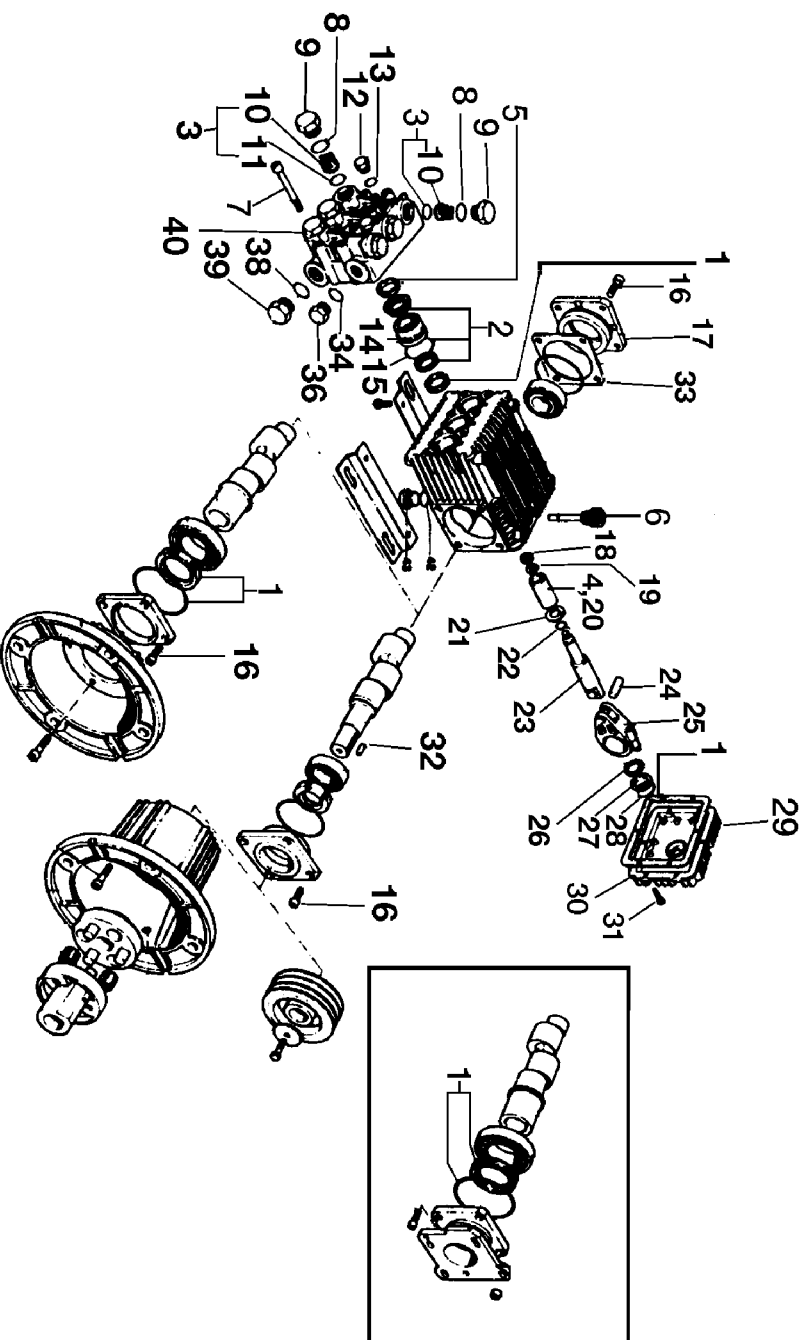

PXRA4G35N - AR PUMP

Parts List for 3504CWHBD Type 2

Item Number	Part Number	Description	Qty Required
1	AR-1856	KIT OIL SEAL	1
2	AR-1857	KIT WATER SEAL	1
3	AR-1828	KIT VALVE	1
4	AR-1842	KIT PLUNGER	1
5	000000-00	No Longer Available	1
6	AR-880130	CAP OIL	1
7	AR-820150	SCREW	1
8	AR-960160	O-RING	1
9	000000-00	No Longer Available	1
10	000000-00	No Longer Available	1
11	AR-880830	O-RING	1
12	AR-880581	PLUG	1
13	AR-820510	O-RING	1
14	AR-1380090	GUIDE PISTON	1
15	000000-00	No Longer Available	1
16	000000-00	No Longer Available	1
17	AR-1380050	SUPPORT BEARING	1
18	AR-962010	NUT	1
19	AR-962000	WASHER	1
20	000000-00	No Longer Available	1
21	AR-960460	WASHER CONNECTOR	1
22	AR-880840	O-RING	1
23	000000-00	No Longer Available	1
24	AR-1380060	PIN PISTON	1
25	000000-00	No Longer Available	1
26	000000-00	No Longer Available	1
27	AR-1260250	GLASS SIGHT	1

Parts List for 3504CWHBD Type 2

Item Number	Part Number	Description	Qty Required
546	SA800	WAND EXT 24	1
547	NQC04500	NOZZLE 0	1
548	NQC04515	NOZZLE 15	1
549	NQC04540	NOZZLE 40	1
551	D22184	GUN 3/8FEM 4000PSI A	1
552	H140	HOSE ASSY CHEMICAL	1
553	F039	PLUG QUICK CONNECT F	1
554	F078	WASHER LOCK 5/16	14
555	488860-00	FLAT WASHER	2
556	F064	SCREW .313-18X1.00 H	6
558	000000-00	No Longer Available	1
559	000000-00	No Longer Available	1
560	000000-00	No Longer Available	1
562	000000-00	No Longer Available	1
563	000000-00	No Longer Available	2
564	000000-00	No Longer Available	4
565	16087	NUT .313-18 UNC FLAN	10
566	000000-00	No Longer Available	20
569	000000-00	No Longer Available	4
570	000000-00	No Longer Available	4
571	16087	NUT .313-18 UNC FLAN	4
572	000000-00	No Longer Available	1
573	000000-00	No Longer Available	1
574	000000-00	No Longer Available	1
575	000000-00	No Longer Available	1
576	000000-00	No Longer Available	1
577	000000-00	No Longer Available	1