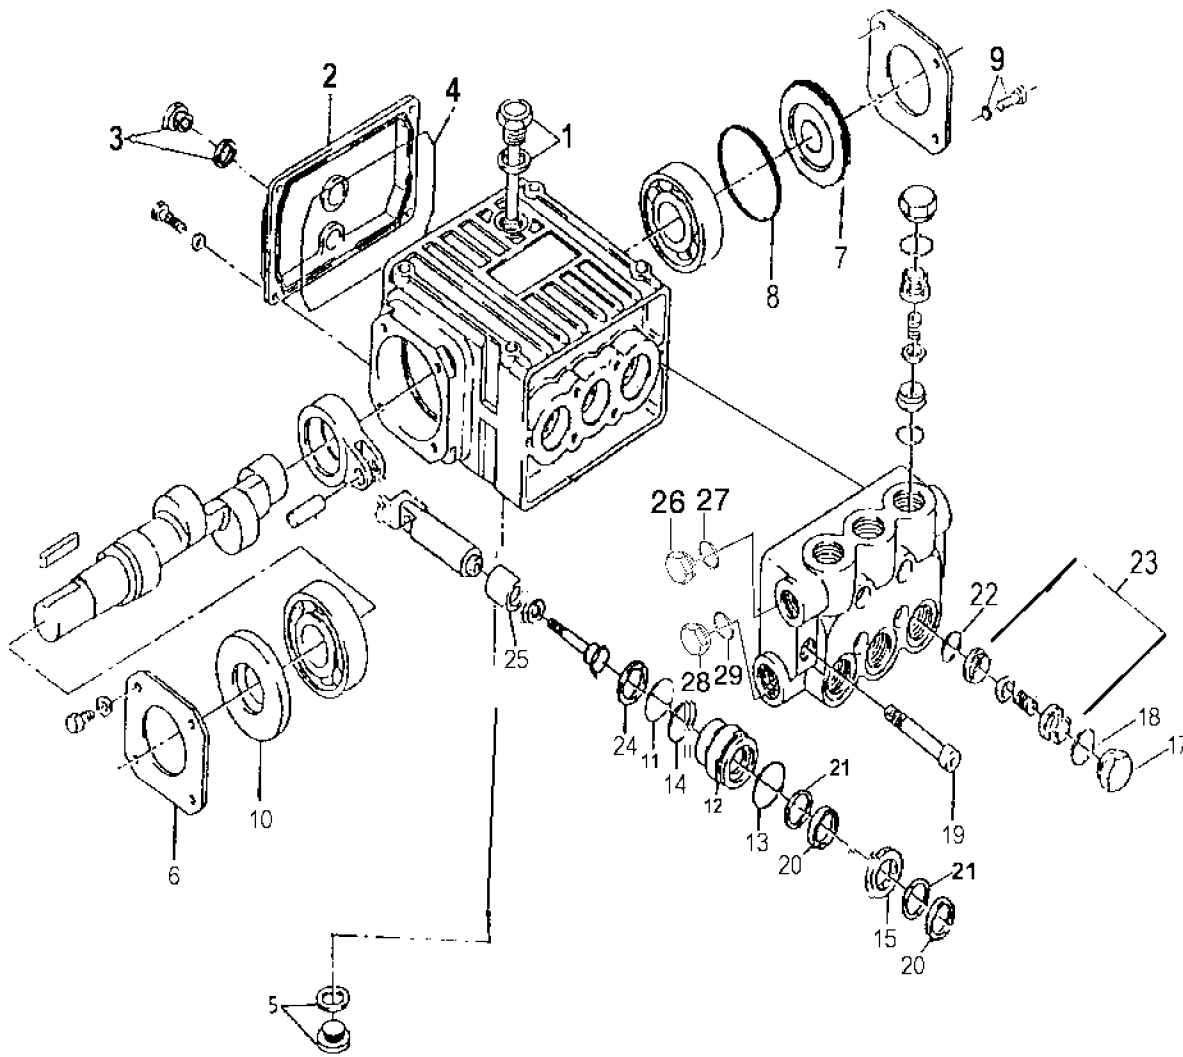

PK16951 - P316R

Parts List for 3504CWHBD Type 1

Item Number	Part Number	Description	Qty Required
1	000000-00	No Longer Available	1
2	000000-00	No Longer Available	1
3	000000-00	No Longer Available	1
4	000000-00	No Longer Available	1
5	000000-00	No Longer Available	1
6	000000-00	No Longer Available	1
7	GI08491	GLASS SIGHT	1
8	000000-00	No Longer Available	1
9	000000-00	No Longer Available	1
10	000000-00	No Longer Available	1
11	GI07853	O-RING	1
12	000000-00	No Longer Available	1
13	GI07780	O-RING	1
14	GI12027	O-RING	1
15	000000-00	No Longer Available	1
16	000000-00	No Longer Available	1
17	000000-00	No Longer Available	1
18	GI07913	O-RING	1
19	GI08363	SCREW HEX CAP	1
20	GI08087	V-SLEEVE	1
21	000000-00	No Longer Available	1
22	GI07853	O-RING	1
23	GI07946	VALVE ASSY COMPLETE	1
24	P781	KIT OIL SEAL PRESSUR	1
24	GI08356-0010	SEAL OIL	1
25	GI08453	KIT COMPLETE PLUNGER	1
26	000000-00	No Longer Available	1

Parts List for 3504CWHBD Type 1

Item Number	Part Number	Description	Qty Required
27	000000-00	No Longer Available	1
28	000000-00	No Longer Available	1
29	GI08486	WASHER COPPER CRUSH	1
501	000000-00	No Longer Available	1
502	17657	VALVE THERMAL RELIEF	1
503	17316	FILTER INLINE	1
504	D21357	SCREEN REPLACEMENT	1
505	000000-00	No Longer Available	1
506	000000-00	No Longer Available	1
507	000000-00	No Longer Available	1
508	000000-00	No Longer Available	1
509	000000-00	No Longer Available	1
510	S065	CLAMP PRESS WASHER	1
511	V016	INJECTOR CHEMJET2 GE	1
512	000000-00	No Longer Available	1
513	17657	VALVE THERMAL RELIEF	1
514	A19985	SOCKET QUIK CONNECT	1
515	000000-00	No Longer Available	1
516	000000-00	No Longer Available	1
517	000000-00	No Longer Available	1
518	000000-00	No Longer Available	1
519	000000-00	No Longer Available	1
520	000000-00	No Longer Available	1
521	000000-00	No Longer Available	1
522	000000-00	No Longer Available	1
523	000000-00	No Longer Available	1
524	000000-00	No Longer Available	1