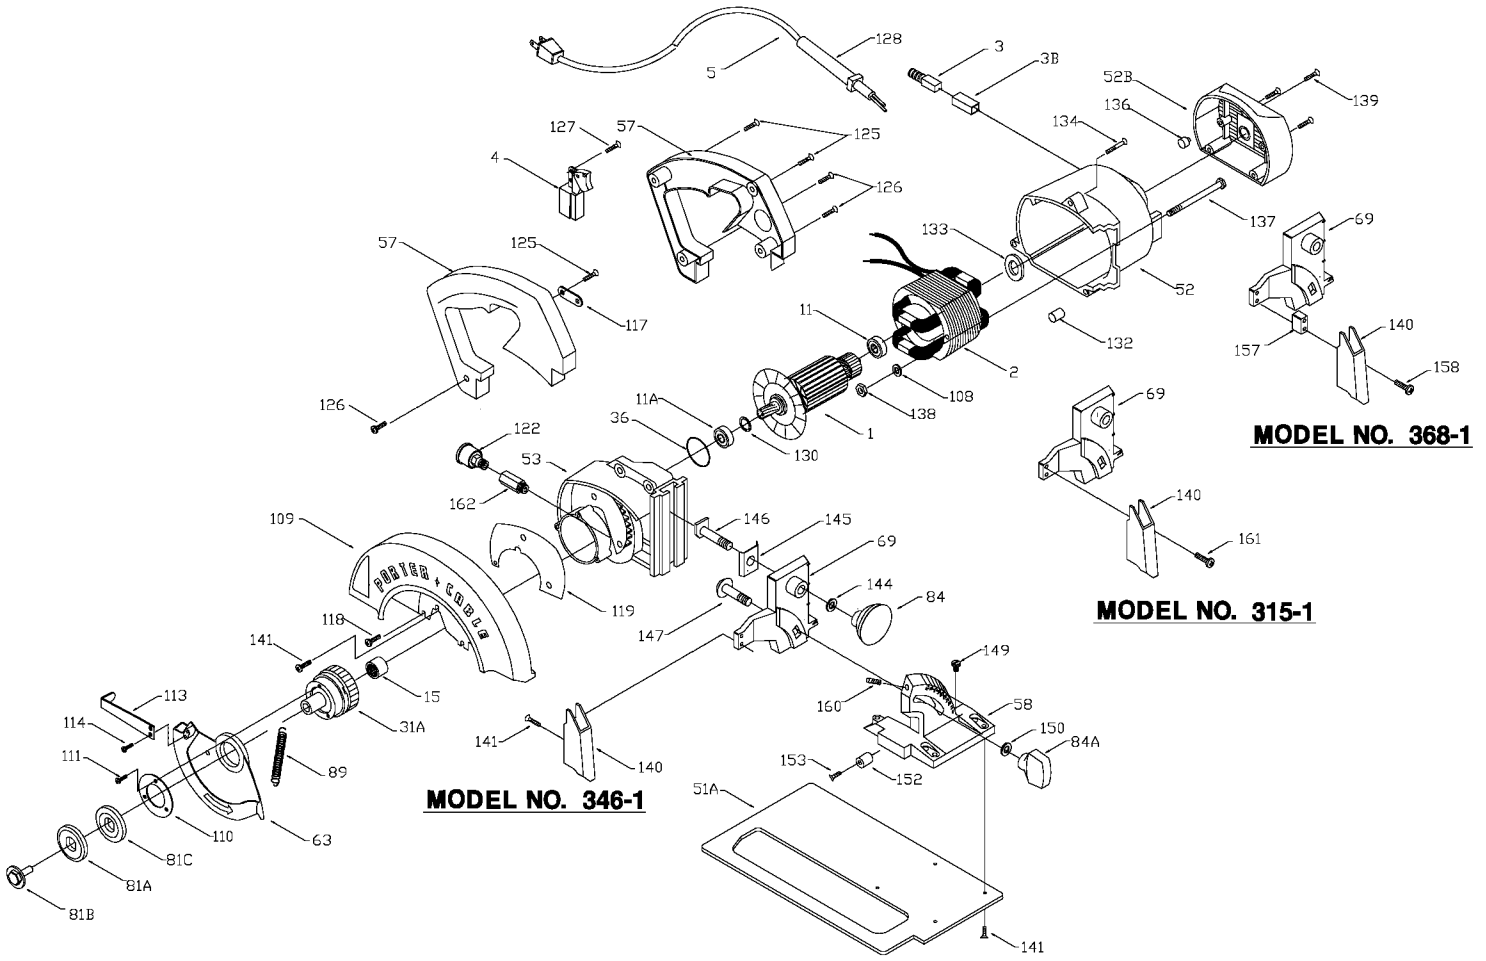

PORTER-CABLE CIRCULAR SAWS

WARNING: Electrical repairs should only be attempted by trained repairmen. Contact the nearest Porter-Cable Service Center or other competent repair center.

315-1
346-1
368-1

Parts List for 346-1 Type 2

Item Number	Part Number	Description	Qty Required
1	685491	ARMATURE 115V	1
1	683434	FAN ASSY	1
2	000000-00	No Longer Available	1
3	879553	BRUSH	2
3	000000-00	No Longer Available	2
4	5140066-98	SWITCH KIT	1
4	384127-01	SCREW	10
5	683784	TERMINAL	2
5	330079-98	CORD/10FT/14-2SJ	1
11	330003-64	BALL BEARING	3
11	879010	BEARING	3
15	684188	BEARING	3
31	000000-00	No Longer Available	1
31	879670	GEAR & SHAFT	1
31	000000-00	No Longer Available	1
31	875078	JACKSHAFT SPACER	10
31	879010	BEARING	3
36	691594	O-RING	10
51	000000-00	No Longer Available	1
51	000000-00	No Longer Available	1
52	879565	MOTOR HOUSING	1
52	684111	END CAP	1
53	691598	GEAR HOUSING	1
57	000000-00	No Longer Available	1
58	000000-00	No Longer Available	1
63	000000-00	No Longer Available	1
69	000000-00	No Longer Available	1