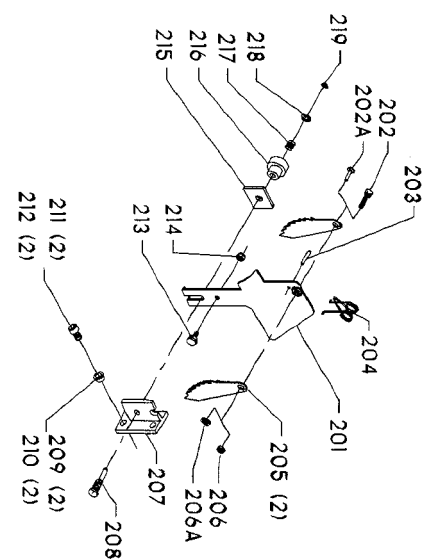

AVAILABLE AS AN ACCESSORY
78-953 UNIGUARD ADAPTER STRAP
(To mount UNIGUARD to saws equipped with
Biesmeyer T-Square® Fence Systems. 52" Maximum)

Parts List for 34-976 Type 1

Item Number	Part Number	Description	Qty Required
1	1345137	BUSHING	1
2	1345138	STOP	1
3	901041500205	SET SCREW	1
4	901041509436	SET SCREW	1
5	1345134	PLUG	1
6	1345136	ARM	1
7	1345161	WARNING LABEL LH	1
8	1345151	PIN	1
9	1345160	WARNING LABEL RH	1
10	1345140	UPPER GUARD	1
11	1345139	GUARD	1
12	901041500235S	SET SCREW	1
13	1345133	PIN	1
14	1345131	TUBE EXTENSION	1
15	1345130	KNOB	1
16	902010401026S	HEX NUT	1
17	1345129	COLLAR	1
18	489026-00	HEX NUT	1
19	491957-00	LOCK WASHER	1
20	1345152	CLAMP	1
21	901030103345S	CAP SCREW	1
22	1345155	PLUG	1
23	1345153	TUBE	1
24	491948-00	SCREW	1
25	1345154	STRAP	1
26	1345157	SEAL	1
27	1345156	SEAL	1

Parts List for 34-976 Type 1

Item Number	Part Number	Description	Qty Required
28	901010600622S	CAP SCREW	1
29	1345127	TOOL HOLDER	1
30	1345162	TRAY LABEL	1
31	1345126	CLAMP	1
32	491957-00	LOCK WASHER	1
33	489026-00	HEX NUT	1
34	34-976	UNIGUARD	1
35	1345163	NAMEPLATE	1
36	901010600617	CAP SCREW	1
37	1345132	BRACKET	1
38	904010331451	WASHER	1
39	904020201704S	LOCK WASHER	1
40	489191-00	HEX NUT	1
41	1345135	PLUG	1
42	1345164	SCREW	1
43	902010101207	HEX NUT	1
44	1345165	SUPPORT BRACKET	1
45	901062231380	SPEC SCREW	1
101	1349941S	SPLITTER ASSY CMLPTE	1
101	1345159	SPLITTER ASSY	1
102	901030119976	SCREW	1
103	1310311	ROLL PIN	1
104	1313276	SPRING	1
105	1313279	ANTI-KICKBACK FINGER	1
106	1349929	NUT	1
107	1345166	SPLITTER MOUNT	1
108	1345118	STUD ASSEMBLY	1