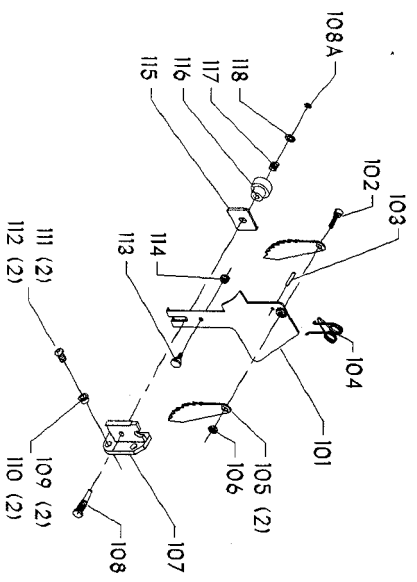

AVAILABLE AS AN ACCESSORY
78-953 UNIGUARD ADAPTER STRAP
(To mount UNIGUARD to saws equipped with
Biesmeyer T-Square® Fence Systems. 52" Maximum)

Parts List for 34-976 Type 1

Item Number	Part Number	Description	Qty Required
1	1345137	BUSHING	1
2	1345138	STOP	1
3	901041500205	SET SCREW	1
4	901041509436	SET SCREW	1
5	1345134	PLUG	1
6	1345136	ARM	1
7	1345161	WARNING LABEL LH	1
8	1345151	PIN	1
9	1345160	WARNING LABEL RH	1
10	1345140	UPPER GUARD	1
11	1345139	GUARD	1
12	901041500235S	SET SCREW	1
13	1345133	PIN	1
14	1345131	TUBE EXTENSION	1
15	1345130	KNOB	1
16	902010401026S	HEX NUT	1
17	1345129	COLLAR	1
18	489026-00	HEX NUT	1
19	491957-00	LOCK WASHER	1
20	1345152	CLAMP	1
21	901030103345S	CAP SCREW	1
22	1345155	PLUG	1
23	1345153	TUBE	1
24	491948-00	SCREW	1
25	1345154	STRAP	1
26	1345157	SEAL	1
27	1345156	SEAL	1

Parts List for 34-976 Type 1

Item Number	Part Number	Description	Qty Required
28	901010600622S	CAP SCREW	1
29	1345127	TOOL HOLDER	1
30	1345162	TRAY LABEL	1
31	1345126	CLAMP	1
32	491957-00	LOCK WASHER	1
33	489026-00	HEX NUT	1
34	34-976	UNIGUARD	1
35	1345163	NAMEPLATE	1
36	901010600617	CAP SCREW	1
37	1345132	BRACKET	1
38	904010331451	WASHER	1
39	904020201704S	LOCK WASHER	1
40	489191-00	HEX NUT	1
41	1345135	PLUG	1
42	1345164	SCREW	1
43	902010101207	HEX NUT	1
44	1345165	SUPPORT BRACKET	1
45	901062231380	SPEC SCREW	1
101	1349941S	SPLITTER ASSY CMLPTE	1
101	1345159	SPLITTER ASSY	1
102	901030119976	SCREW	1
103	1310311	ROLL PIN	1
104	1313276	SPRING	1
105	1313279	ANTI-KICKBACK FINGER	1
106	1349929	NUT	1
107	1345166	SPLITTER MOUNT	1
108	1345118	STUD ASSEMBLY	1