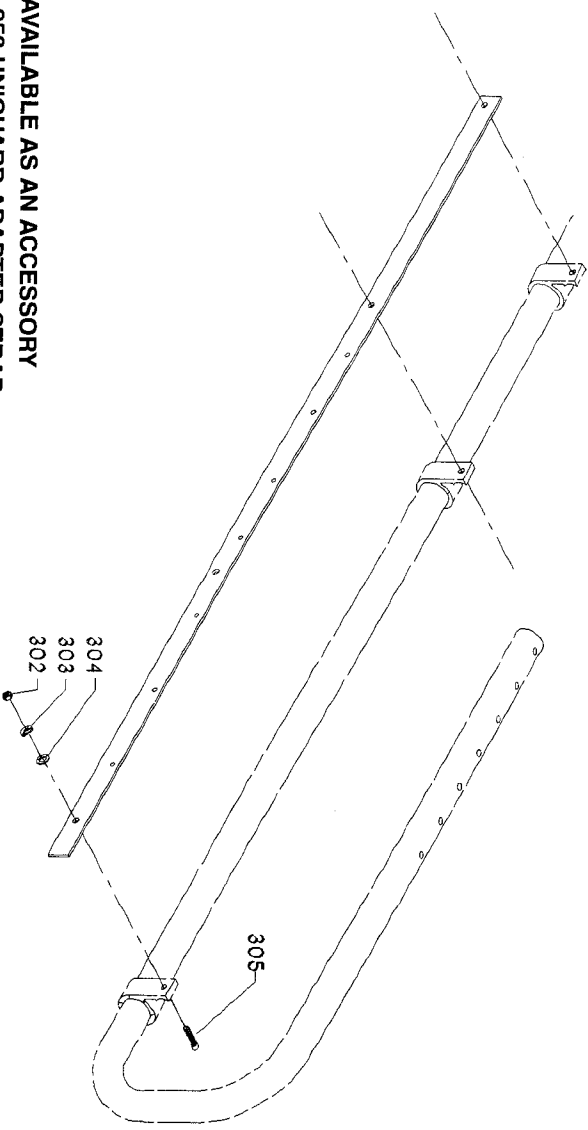

AVAILABLE AS AN ACCESSORY
78-953 UNIGUARD ADAPTER STRAP
(To mount UNIGUARD to saws equipped with
Biesmeyer T-Square® Fence Systems. 52" Maximum)

Parts List for 34-976 Type 1

Item Number	Part Number	Description	Qty Required
1	1345137	BUSHING	1
2	1345138	STOP	1
3	901041500205	SET SCREW	1
4	901041509436	SET SCREW	1
5	1345134	PLUG	1
6	1345136	ARM	1
7	1345161	WARNING LABEL LH	1
8	1345151	PIN	1
9	1345160	WARNING LABEL RH	1
10	1345140	UPPER GUARD	1
11	1345139	GUARD	1
12	901041500235S	SET SCREW	1
13	1345133	PIN	1
14	1345131	TUBE EXTENSION	1
15	1345130	KNOB	1
16	902010401026S	HEX NUT	1
17	1345129	COLLAR	1
18	489026-00	HEX NUT	1
19	491957-00	LOCK WASHER	1
20	1345152	CLAMP	1
21	901030103345S	CAP SCREW	1
22	1345155	PLUG	1
23	1345153	TUBE	1
24	491948-00	SCREW	1
25	1345154	STRAP	1
26	1345157	SEAL	1
27	1345156	SEAL	1

Parts List for 34-976 Type 1

Item Number	Part Number	Description	Qty Required
28	901010600622S	CAP SCREW	1
29	1345127	TOOL HOLDER	1
30	1345162	TRAY LABEL	1
31	1345126	CLAMP	1
32	491957-00	LOCK WASHER	1
33	489026-00	HEX NUT	1
34	34-976	UNIGUARD	1
35	1345163	NAMEPLATE	1
36	901010600617	CAP SCREW	1
37	1345132	BRACKET	1
38	904010331451	WASHER	1
39	904020201704S	LOCK WASHER	1
40	489191-00	HEX NUT	1
41	1345135	PLUG	1
42	1345164	SCREW	1
43	902010101207	HEX NUT	1
44	1345165	SUPPORT BRACKET	1
45	901062231380	SPEC SCREW	1
101	1349941S	SPLITTER ASSY CMLPTE	1
101	1345159	SPLITTER ASSY	1
102	901030119976	SCREW	1
103	1310311	ROLL PIN	1
104	1313276	SPRING	1
105	1313279	ANTI-KICKBACK FINGER	1
106	1349929	NUT	1
107	1345166	SPLITTER MOUNT	1
108	1345118	STUD ASSEMBLY	1