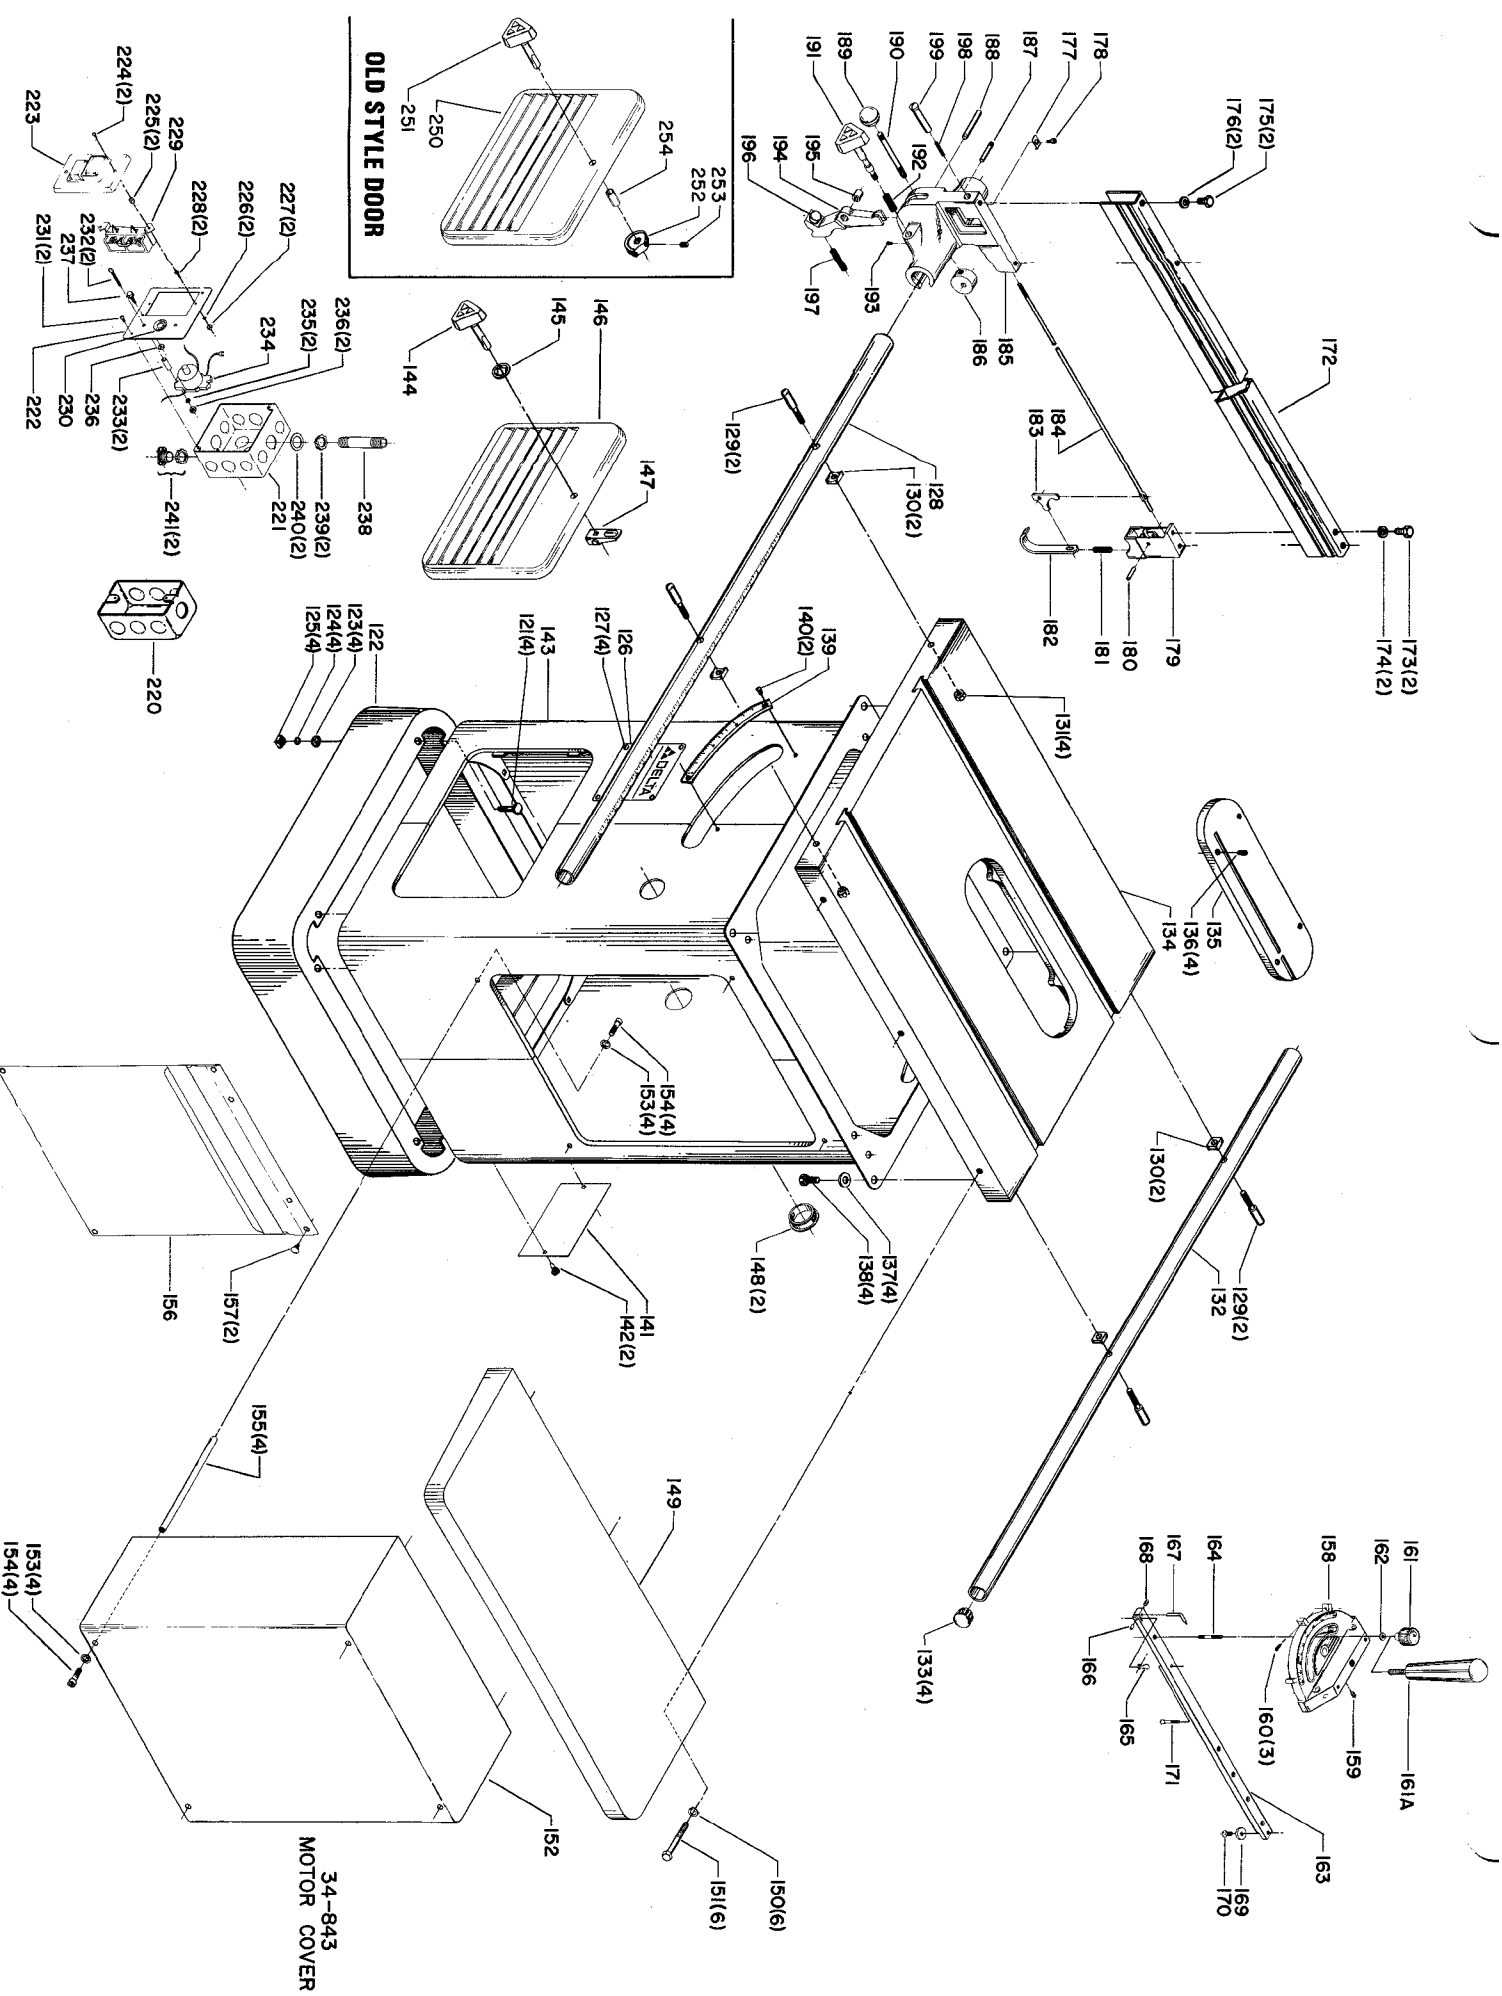

EARLY MODEL CABINETS

OLD STYLE DOOR

**34-843
MOTOR COVER**

Parts List for 34-802 Type 1

Item Number	Part Number	Description	Qty Required
1	422043030003S	ARBOR & FLANGE	1
2	927030202660S	KEY	1
3	1086894S	BEARING	1
4	928060207382S	LOAD SPRING	1
5	422041040002S	SPACER	1
6	422041300003S	ARBOR PULLEY	1
7	A10686	SCREW	2
8	902070207176S	BEARING CLOSURE NUT	1
9	904050106664	LOCKWASHER	1
10	902012009847S	SPECIAL NUT	1
11	902012009848S	ARBOR NUT-LH	1
12	422041035001S	FLANGE	1
13	422043145002S	ARBOR BRACKET	1
13	422043145003S	ARBOR BRACKET	1
14	904020201704S	LOCK WASHER	1
15	901010603102S	CAP SCREW	1
16	000000-00	No Longer Available	1
17	927030102653S	KEY	1
18	422043145004	MOTOR BRACKET	1
19	000000-00	No Longer Available	2
20	927030102657S	KEY	1
20	905010105072	ROLL PIN	1
25	5140043-25	3V-BLTS 4L 261/16	1
26	41-644	HD 3GROOVE PULLY	1
27	A10686	SCREW	2
30	904100312097S	SPECIAL WASHER	1
31	901010600664S	CAP SCREW	1

Parts List for 34-802 Type 1

Item Number	Part Number	Description	Qty Required
32	422040715001S	STEEL PIN	1
33	422040795001S	SPRING CLIP	2
34	422040365001	DEFLECTOR	1
35	422041045005	SLEEVE	2
36	901010600613	MACHINE SCREW	2
37	422041025002	YOKE	1
38	422040140051S	TRUNNION BRACKET	1
39	901010600682	CAP SCREW	2
40	904020201704S	LOCK WASHER	2
41	901010600682	CAP SCREW	2
42	904020201704S	LOCK WASHER	2
43	902010101207	HEX NUT	2
44	905010102734	ROLL PIN	2
45	422043955002	REAR TRUNNION	1
46	920750113934	BEARING	1
50	422040740001S	PLUG	2
51	422044120009S	LOCK KNOB	1
52	904010213577S	FIBER WASHER	1
53	905010102715	ROLL PIN	1
54	422044065002	RAISING SHAFT	1
54	A09527S	SS/A-ELEV SHAFT/GEAR	1
55	902012101036S	HEX NUT	1
56	434014040001	COLLAR W SCRW	1
57	901041500206	SET SCREW	1
58	927030102650S	KEY	1
59	901010600663	CAP SCREW	1
60	902010201228	HEX JAM NUT	1