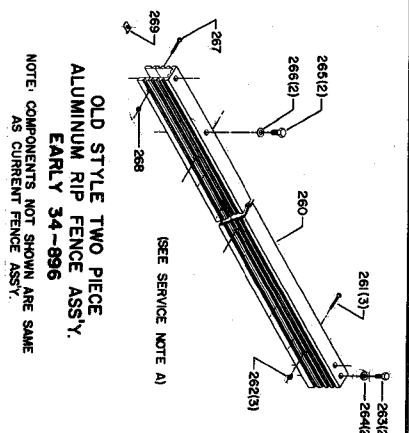

10" TILTING ARBOR UNISAW

** WHEN REPLACING THE BEARINGS USED IN THE ARBOR BRACKET ASSEMBLY, THE CUSTOMER MUST ORDER THE PROPER BEARING. MOST OLDER MODELS OF THE UNISAW USE THE 920-08-040-5344 BEARING, WITH EXTENDED INNER RACE. NEWER MODELS USE THE 920-04-020-5335 BEARING, SPACER 422-04-104-5001 MUST BE USED WITH BEARING 920-08-040-5344. SPACER 422-04-104-0002 MUST BE USED WITH BEARING 920-04-020-5335.

920-08-040-5344

920-04-020-5335

** FOR MACHINES WITH SERIAL NUMBER DC-8366 OR HIGHER, ORDER 422-04-104-0001 SPACER.
 FOR MACHINES WITH SERIAL NUMBERS PRIOR TO DC-8366, ORDER 422-04-104-5009 SPACER.

OLD STYLE RIP FENCE ASS'Y, 422-04-355-0001

(SEE SERVICE NOTE A)

OLD STYLE STEEL RIP FENCE ASS'Y, 422-04-312-8007

NOTE: COMPONENTS NOT SHOWN ARE SAME AS CURRENT FENCE ASS'Y.

OLD STYLE TWO PIECE ALUMINUM RIP FENCE ASS'Y, EARLY 34-896
 NOTE: COMPONENTS NOT SHOWN ARE SAME AS CURRENT FENCE ASS'Y.

Parts List for 34-783 Type 1

Item Number	Part Number	Description	Qty Required
31	901010600664S	CAP SCREW	1
32	422040715001S	STEEL PIN	1
33	422040795001S	SPRING CLIP	2
34	422040365001	DEFLECTOR	1
35	422041045005	SLEEVE	2
36	000000-00	No Longer Available	2
37	422041025002	YOKE	1
38	422040140051S	TRUNNION BRACKET	1
39	901010600642	CAP SCREW	2
40	904020201704S	LOCK WASHER	2
41	901010600682	CAP SCREW	3
42	904020201704S	LOCK WASHER	3
43	902010101207	HEX NUT	3
44	905010102734	ROLL PIN	2
45	422043955002	REAR TRUNNION	1
46	920750113934	BEARING	1
50	422040740001S	PLUG	2
51	422044120009S	LOCK KNOB	1
52	904010213577S	FIBER WASHER	1
53	905010102715	ROLL PIN	1
54	422044065002	RAISING SHAFT	1
54	A09527S	SS/A-ELEV SHAFT/GEAR	1
55	902012101036S	HEX NUT	1
56	434014040001	COLLAR W SCRW	1
57	901041500206	SET SCREW	1
58	927030202660S	KEY	1
59	901010600663	CAP SCREW	1