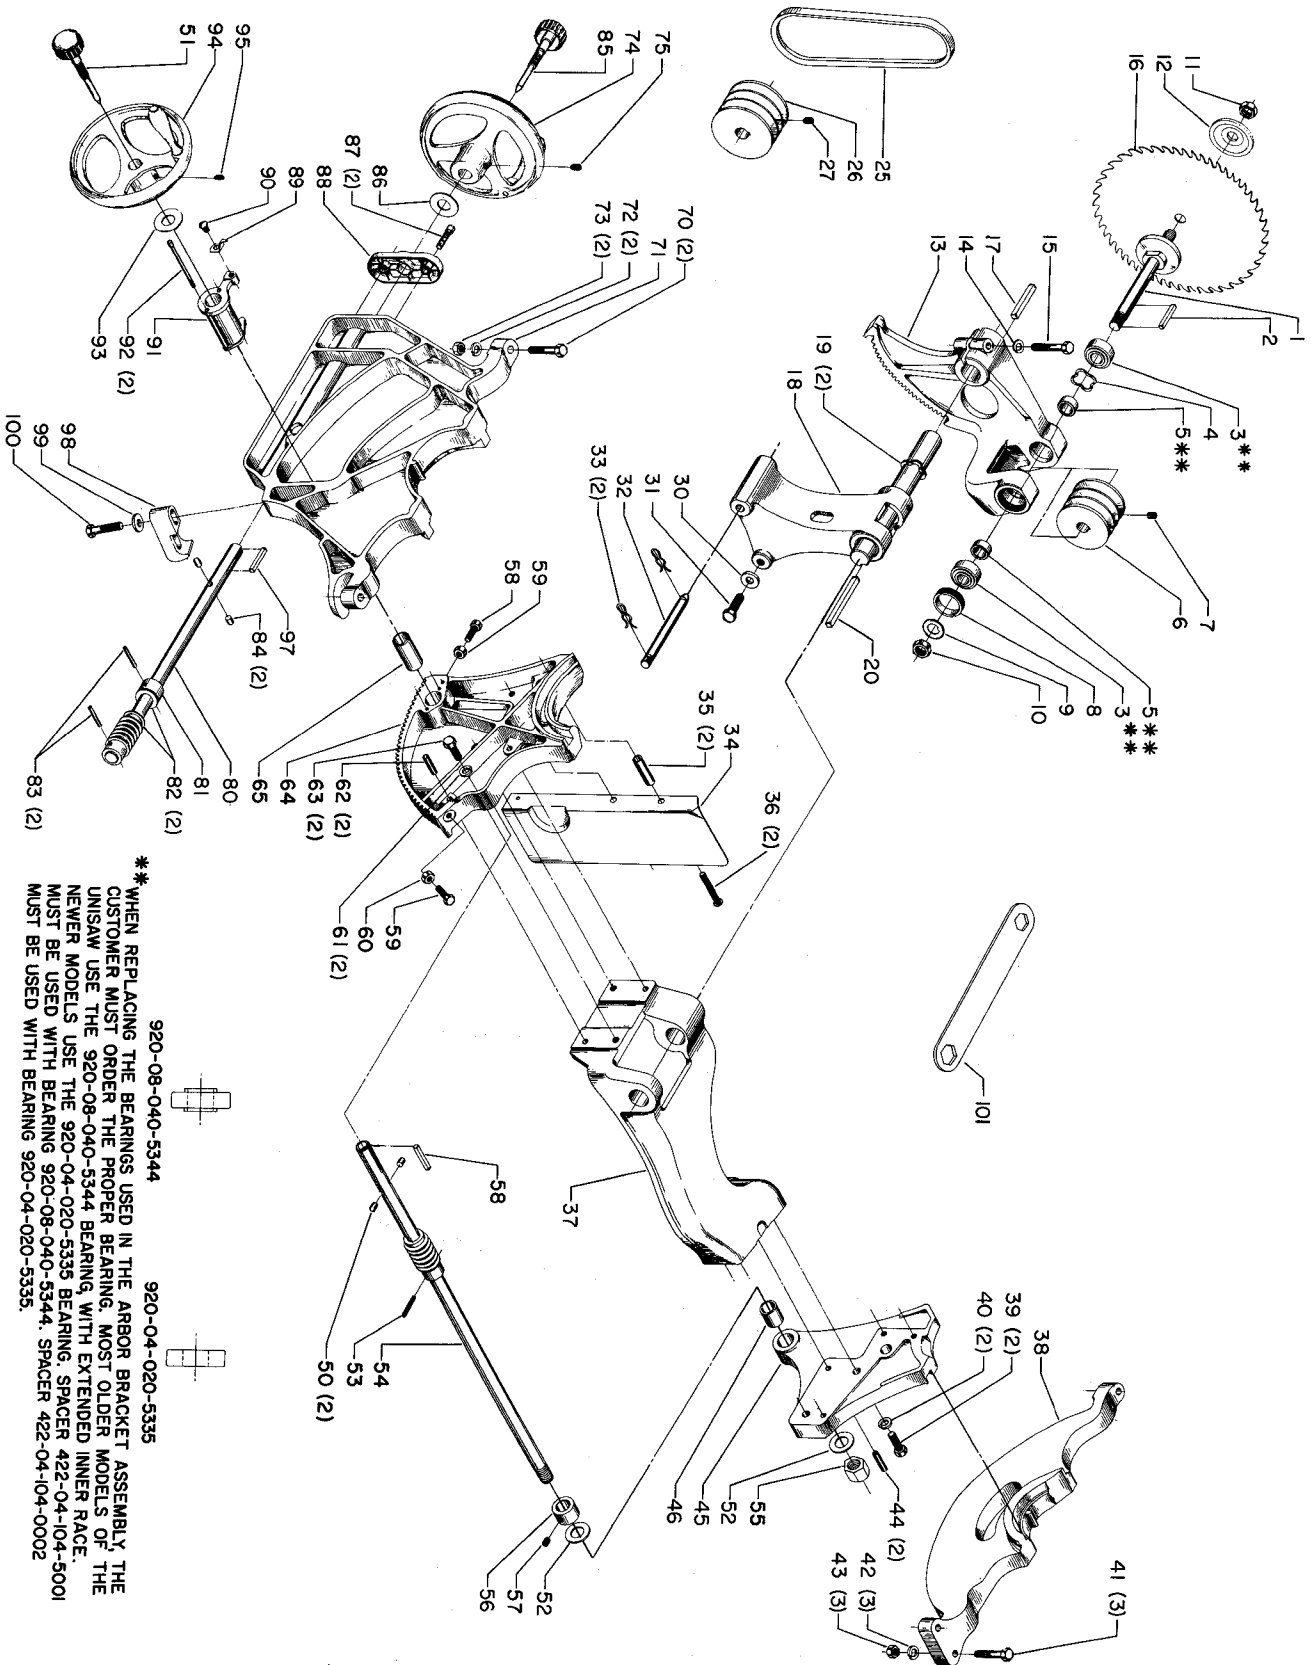

10" TILTING ARBOR UNISAW

** WHEN REPLACING THE BEARINGS USED IN THE ARBOR BRACKET ASSEMBLY, THE CUSTOMER MUST ORDER THE PROPER BEARING. MOST OLDER MODELS OF THE UNISAW USE THE 920-08-040-5344 BEARING, WITH EXTENDED INNER RACE. NEWER MODELS USE THE 920-04-020-5335 BEARING, SPACER 422-04-104-5001 MUST BE USED WITH BEARING 920-08-040-5344. SPACER 422-04-104-0002 MUST BE USED WITH BEARING 920-04-020-5335.

Parts List for 34-783 Type 1

Item Number	Part Number	Description	Qty Required
31	901010600664S	CAP SCREW	1
32	422040715001S	STEEL PIN	1
33	422040795001S	SPRING CLIP	2
34	422040365001	DEFLECTOR	1
35	422041045005	SLEEVE	2
36	000000-00	No Longer Available	2
37	422041025002	YOKE	1
38	422040140051S	TRUNNION BRACKET	1
39	901010600642	CAP SCREW	2
40	904020201704S	LOCK WASHER	2
41	901010600682	CAP SCREW	3
42	904020201704S	LOCK WASHER	3
43	902010101207	HEX NUT	3
44	905010102734	ROLL PIN	2
45	422043955002	REAR TRUNNION	1
46	920750113934	BEARING	1
50	422040740001S	PLUG	2
51	422044120009S	LOCK KNOB	1
52	904010213577S	FIBER WASHER	1
53	905010102715	ROLL PIN	1
54	422044065002	RAISING SHAFT	1
54	A09527S	SS/A-ELEV SHAFT/GEAR	1
55	902012101036S	HEX NUT	1
56	434014040001	COLLAR W SCRW	1
57	901041500206	SET SCREW	1
58	927030202660S	KEY	1
59	901010600663	CAP SCREW	1