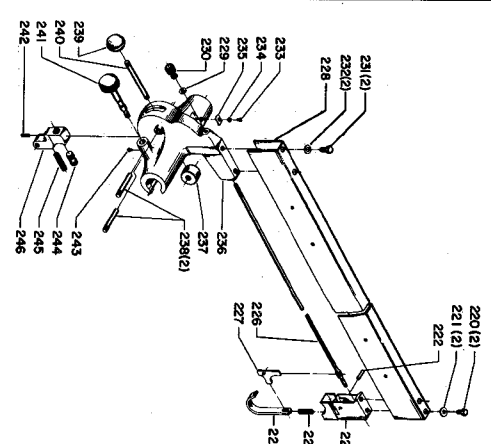

OLD STYLE RIP FENCE ASS'Y, 422-04-355-0001

(SEE SERVICE NOTE A)

OLD STYLE STEEL RIP FENCE ASS'Y, 422-04-312-8007

NOTE: COMPONENTS NOT SHOWN ARE SAME AS CURRENT FENCE ASS'Y.