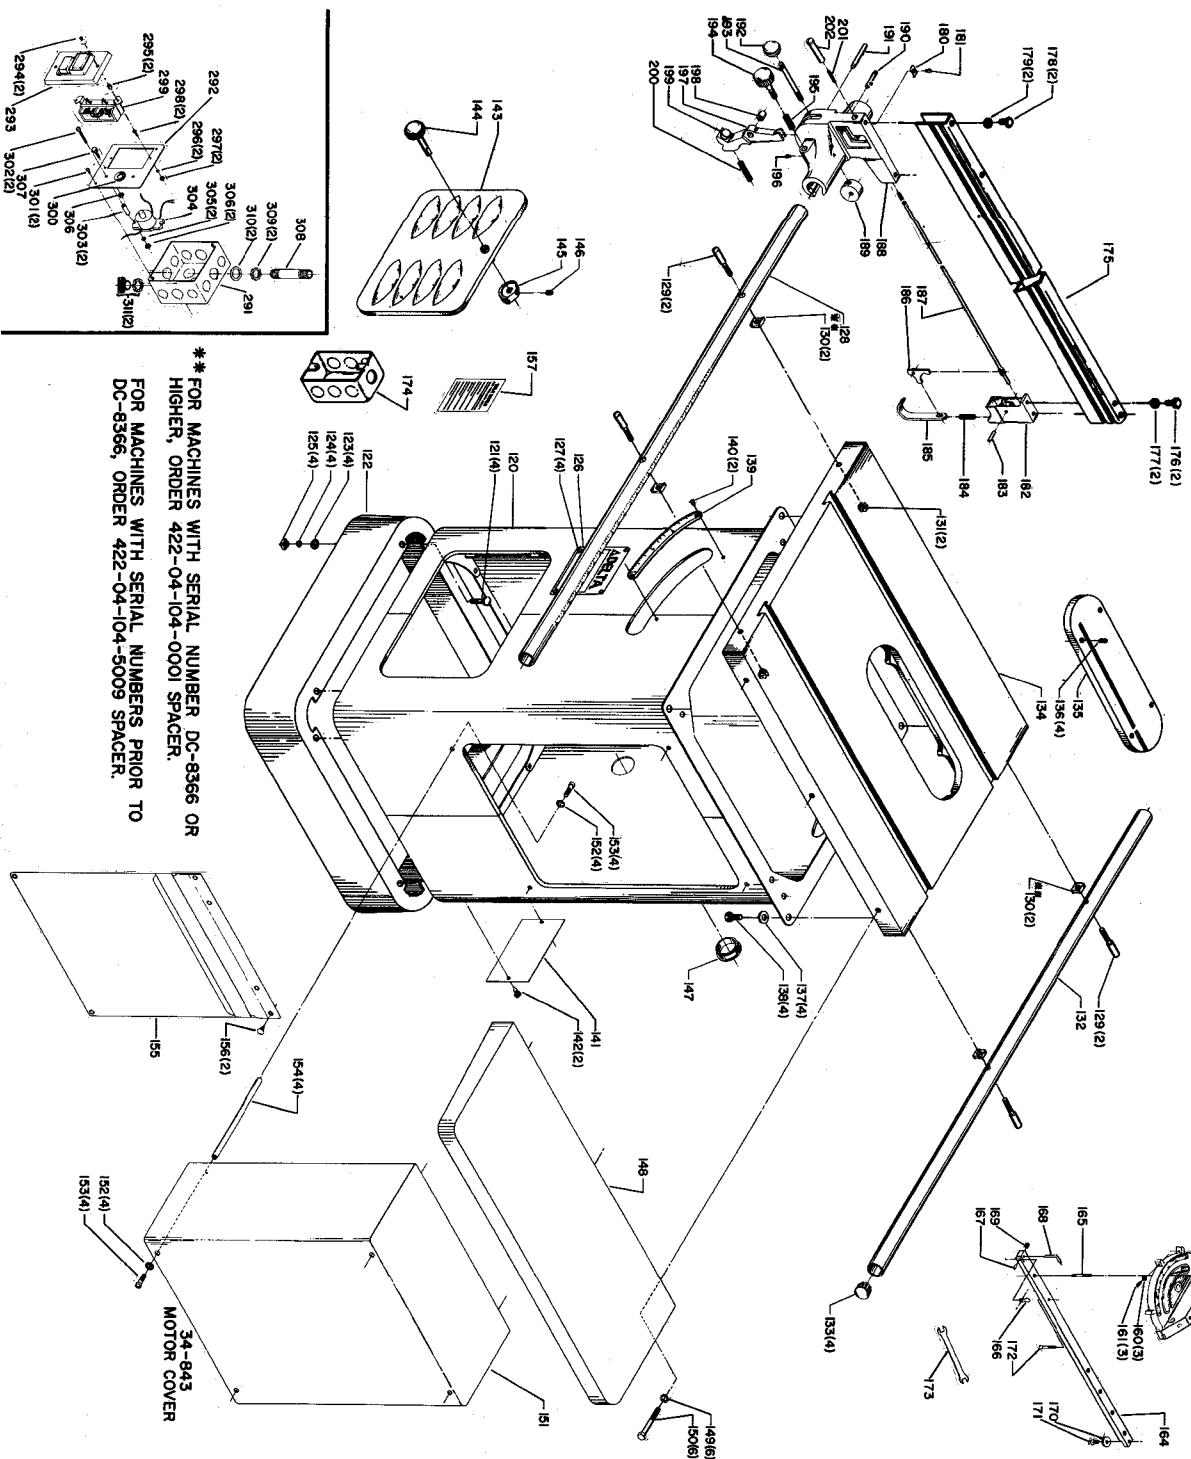

** FOR MACHINES WITH SERIAL NUMBER DC-8366 OR HIGHER, ORDER 422-04-104-0001 SPACER.
FOR MACHINES WITH SERIAL NUMBERS PRIOR TO DC-8366, ORDER 422-04-104-5009 SPACER.