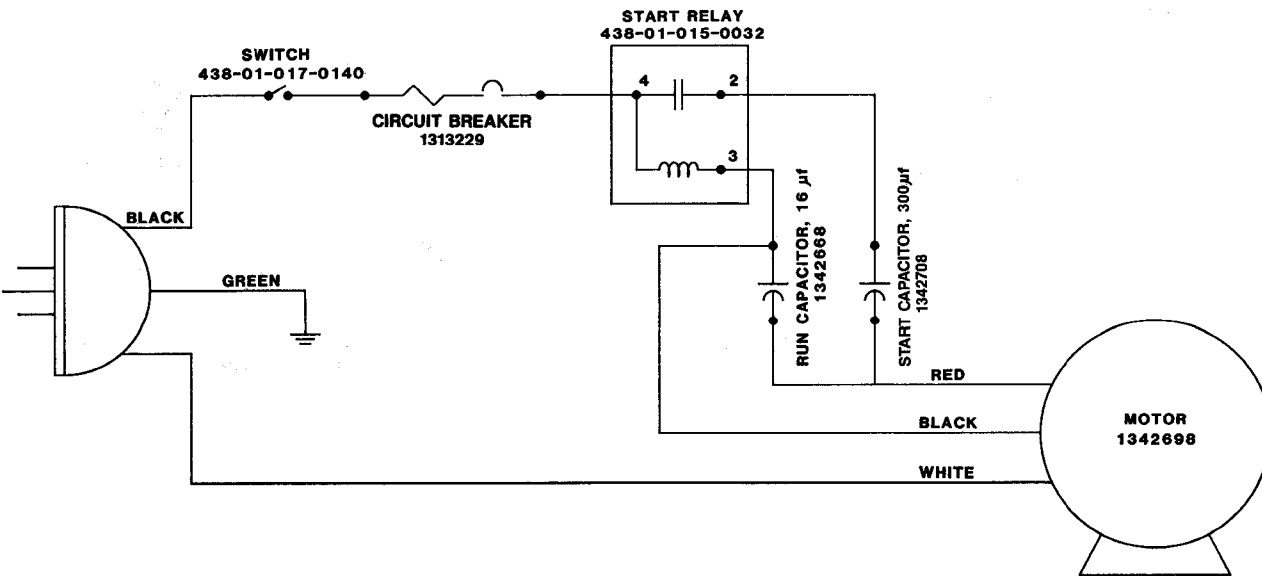

WIRING DIAGRAM

Parts List for 34-740 Type 1

Item Number	Part Number	Description	Qty Required
1	000000-00	No Longer Available	1
2	1246135	SCREW	2
3	1313226	RUBBER WASHER	2
4	1342660	REAR GUIDE RAIL	1
5	902894	EXT WING	2
6	1342661	FRONT GUIDE RAIL	1
7	000000-00	No Longer Available	1
8	000000-00	No Longer Available	10
9	000000-00	No Longer Available	10
10	491956-00	WASHER	6
11	904020101703S	LOCK WASHER	6
12	1310105	SCREW	6
13	491956-00	WASHER	4
14	904020101703S	LOCK WASHER	4
15	1310105	SCREW	4
16	1313218	PIN	2
17	000000-00	No Longer Available	1
18	000000-00	No Longer Available	1
20	438010040062	HEYCO BUSHING 5/8	3
21	1345225	POWER CORD	1
22	1243395	HEX NUT	2
23	1313220	CLAMP	2
24	1310162	SCREW	2
25	1310143	SCREW	2
26	000000-00	No Longer Available	1
27	000000-00	No Longer Available	1
28	000000-00	No Longer Available	1

Parts List for 34-740 Type 1

Item Number	Part Number	Description	Qty Required
29	000000-00	No Longer Available	1
30	1225324	CAPACITOR	1
31	488979-00	WIRE NUT	1
33	1342371	WIRE	1
34	1243395	HEX NUT	2
35	488983-00	LOCK WASHER	2
36	000000-00	No Longer Available	1
37	000000-00	No Longer Available	1
38	488829-00	SCREW	2
39	438010150032	START RELAY	1
40	1243395	HEX NUT	1
41	488983-00	LOCK WASHER	1
42	1313229	SWITCH W/PLATE	1
42	1313228	NUT	1
43	000000-00	No Longer Available	1
44	488829-00	SCREW	1
46	1310143	SCREW	4
47	489105-00	SWITCH	1
48	489105-00	SWITCH	1
48	1343758	KEY	1
49	1087576	SCREW	4
50	000000-00	No Longer Available	1
51	489076-00	HANDLE	1
52	1345226	MITER GAGE ASSY	1
53	1310161	SCREW	3
54	1243569	NUT	3
55	1313243	POINTER	1