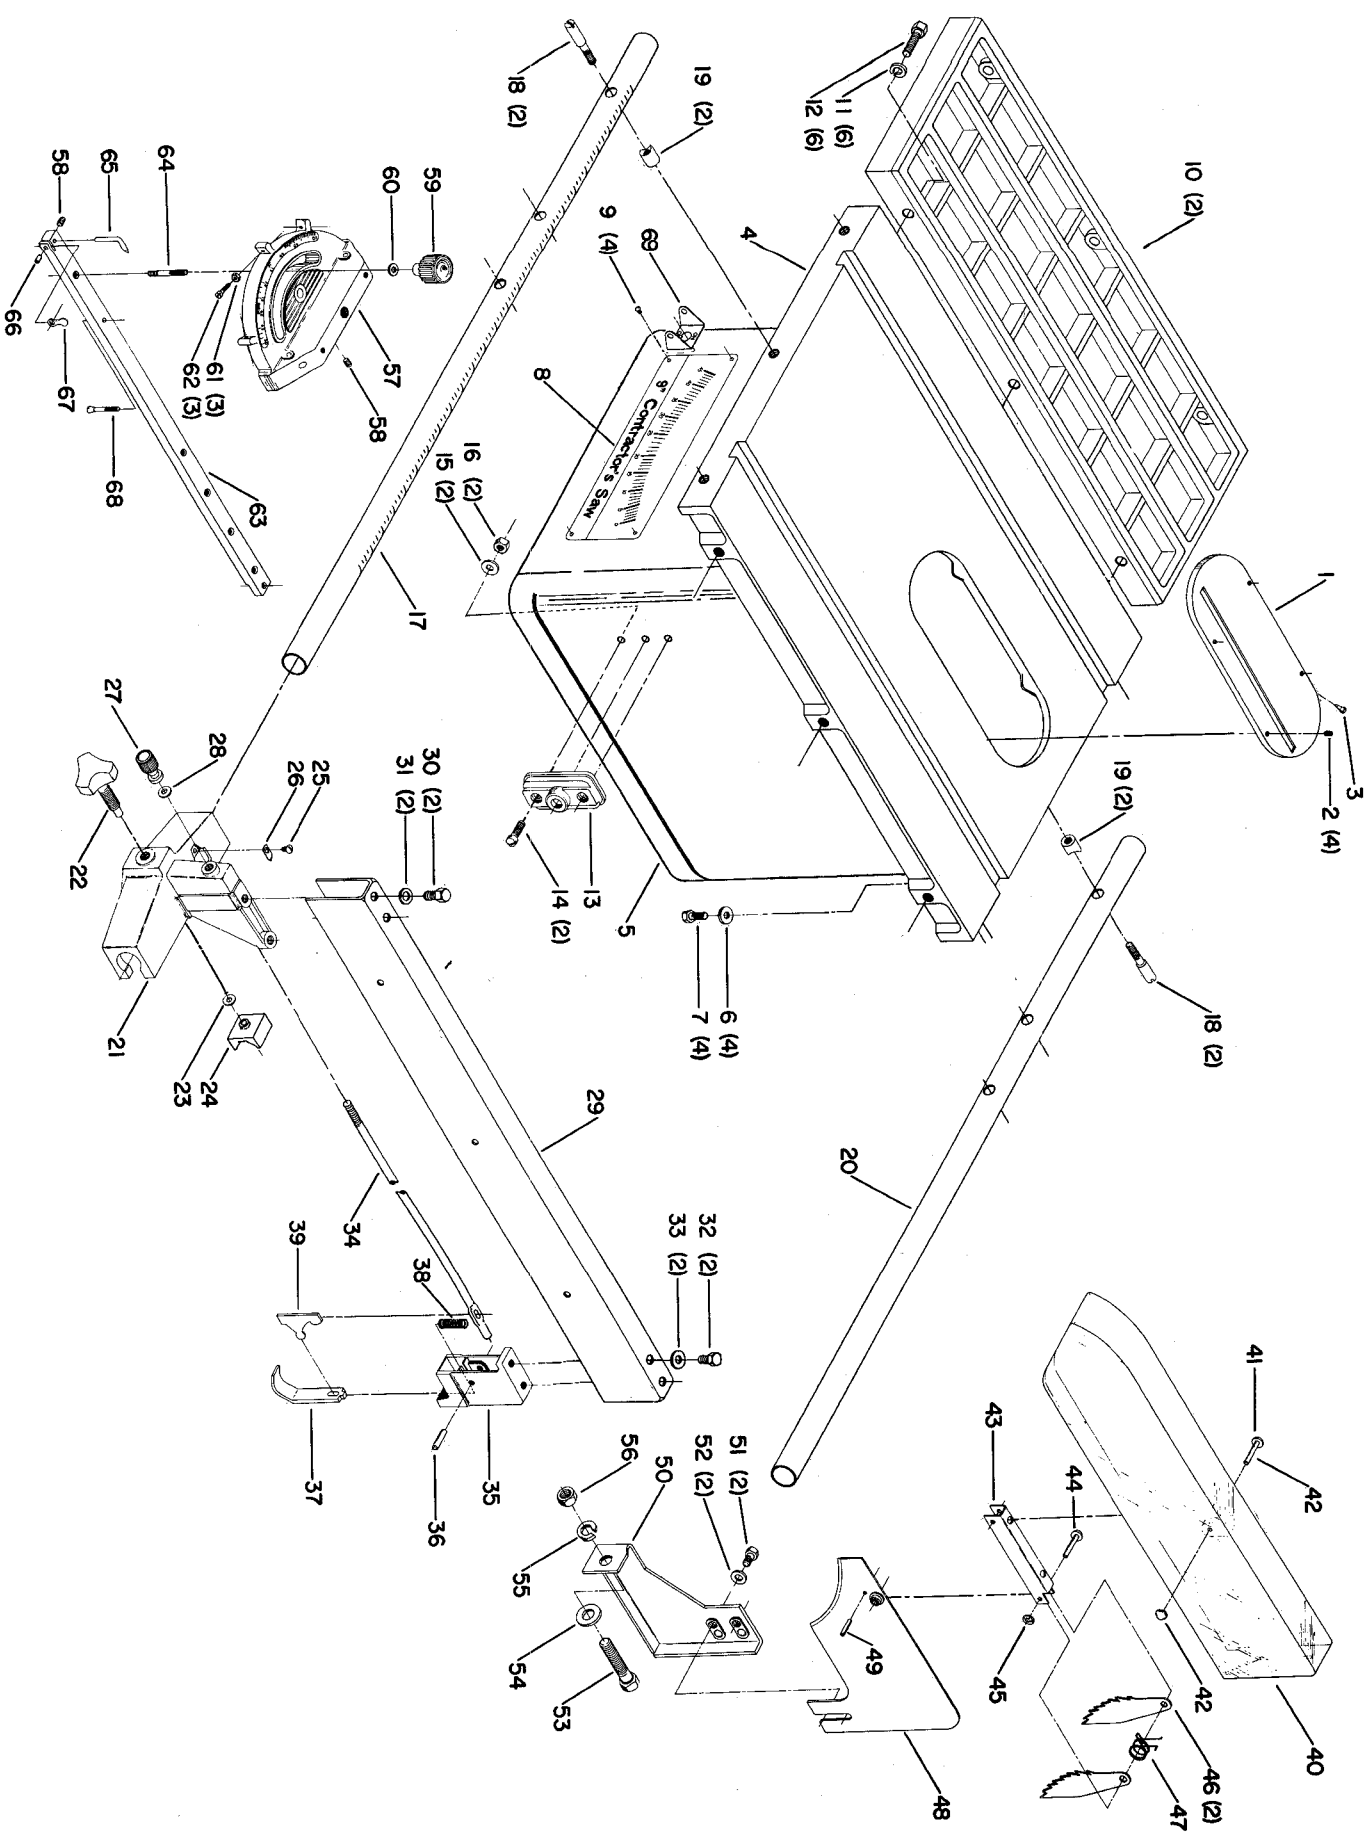

## Parts List for 34-621 Type 1

Item Number	Part Number	Description	Qty Required
2	901040800153	Use 901-04-150-1186	4
3	422020160001	BUMPER	1
4	000000-00	No Longer Available	1
5	000000-00	No Longer Available	1
6	904010101604S	STEEL WASHER	4
7	489047-00	CAP SCREW	4
8	1088279	Use 422-24-132-0004	1
9	1087794	RIVET	4
11	904020201704S	LOCK WASHER	6
12	901010600648S	CAP SCREW	6
13	422190890007S	BRACKET	1
14	901020500707	MACHINE SCREW	2
15	904010101604S	STEEL WASHER	1
16	902010101300S	HEX NUT	1
17	000000-00	No Longer Available	1
18	422031120003	SPECIAL SCREW	4
19	000000-00	No Longer Available	1
20	000000-00	No Longer Available	1
21	422163100004	CLAMP ASSY	1
22	1087531S	KNOB	1
23	904010317720	WASHER	1
24	1087212S	CLAMP	1
25	491948-00	SCREW	1
26	951010107802S	POINTER	1
27	1087534	KNOB	1
28	5140010-69	WASHER	1
29	1086074	FENCE	1

## Parts List for 34-621 Type 1

Item Number	Part Number	Description	Qty Required
30	901010609929	Use 901-01-060-0653	2
31	904010331451	WASHER	2
32	489047-00	CAP SCREW	2
33	904010101604S	STEEL WASHER	2
34	422161080002	ROD	1
35	422040105002	REAR SLIDE BLOCK	1
36	905040714459	STEEL PIN	1
37	422030270001	HOOK	1
38	928010414118	COIL SPRING	1
39	422040675001	LEVER	1
40	1086334S	SEE THRU GUARD	1
41	1087811S	PIN	1
42	1086388S	PUSH NUT CAP	1
43	1086337S	PIVOT BRACKET	1
44	000000-00	No Longer Available	1
45	1086387S	PUSH NUT	1
46	422160470001S	KICK BACK FINGER	2
47	1086353S	SPRING	1
49	905010106729S	PIN	1
50	000000-00	No Longer Available	1
51	901010600629	SCREW	2
52	904010101620S	WASHER	2
53	901010603120	HEX HEAD SCREW	1
54	904010101636S	WASHER	1
55	904020201705	LOCK WASHER	1
56	902010101282S	HEX JAM NUT	1
57	000000-00	No Longer Available	1