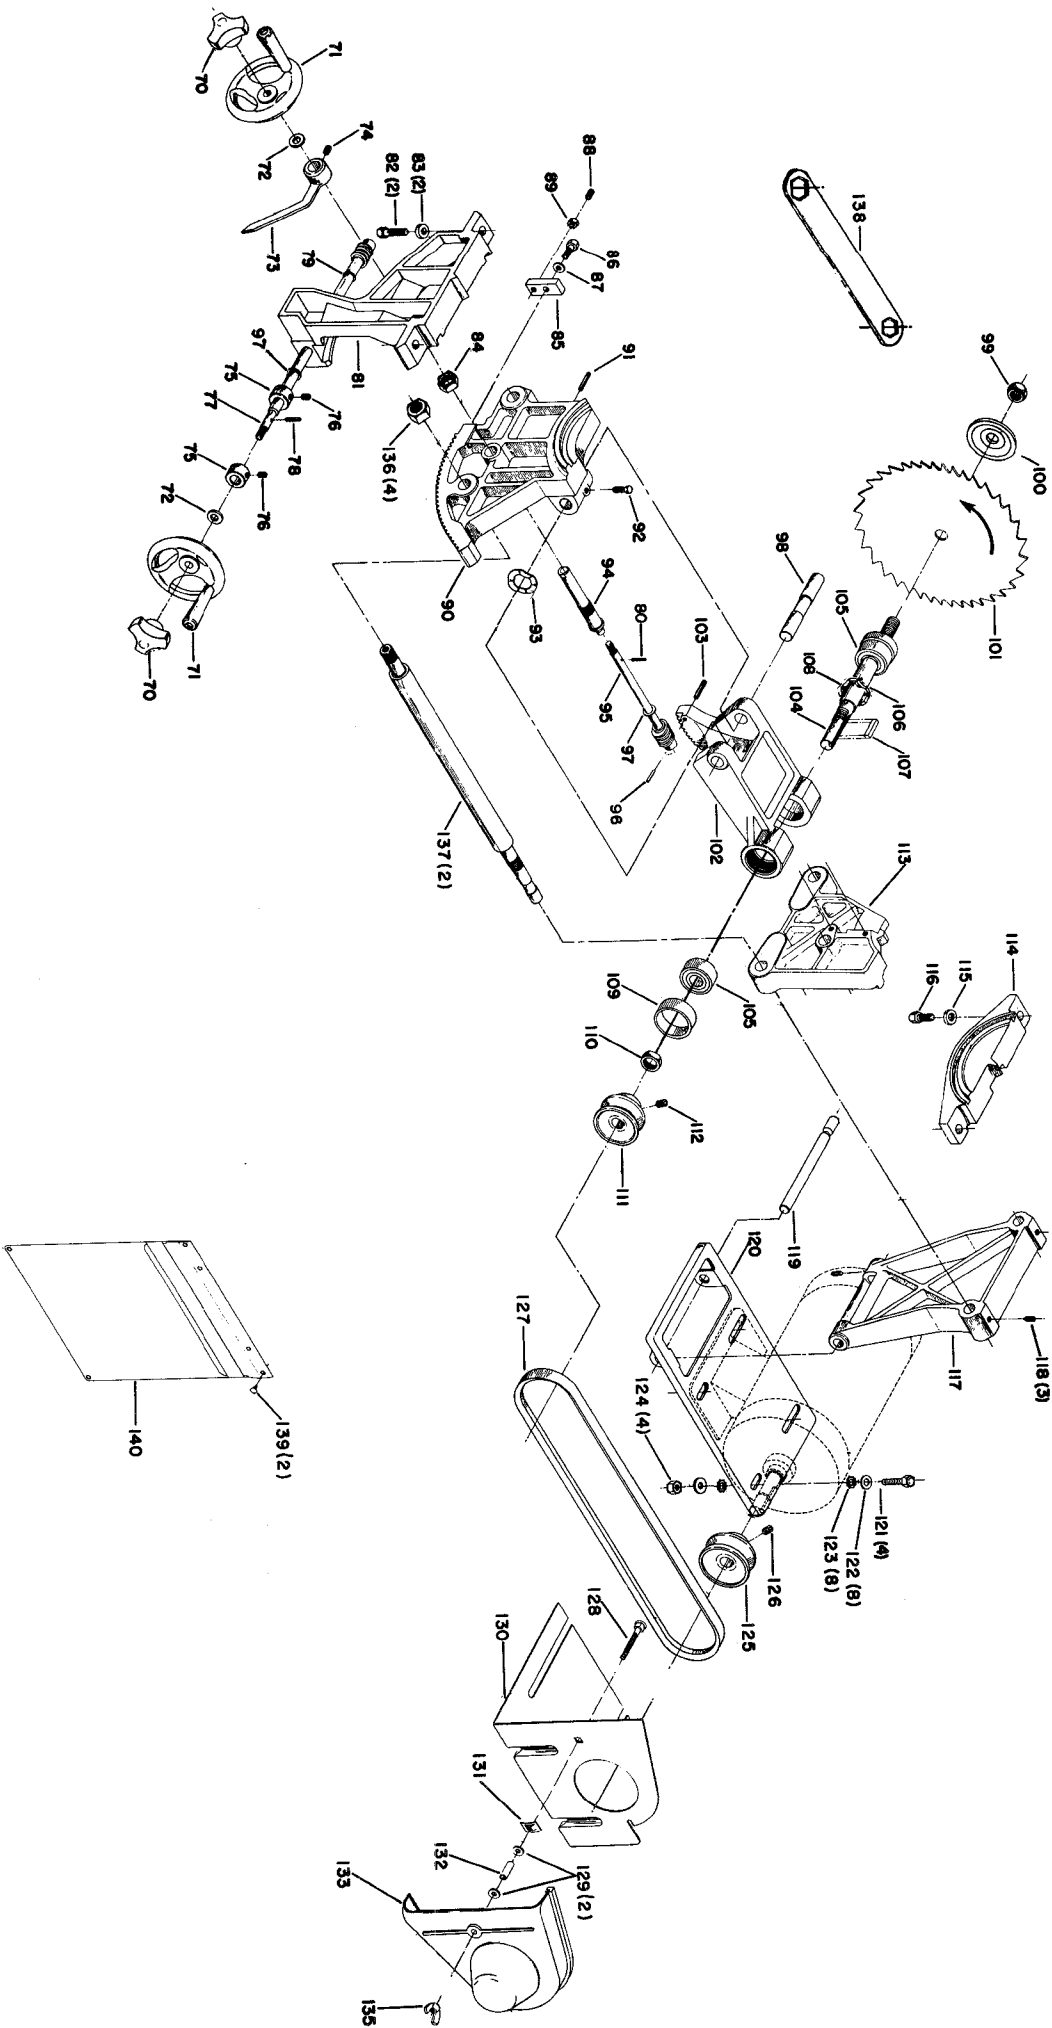

## Parts List for 34-621 Type 1

Item Number	Part Number	Description	Qty Required
2	901040800153	Use 901-04-150-1186	4
3	422020160001	BUMPER	1
4	000000-00	No Longer Available	1
5	000000-00	No Longer Available	1
6	904010101604S	STEEL WASHER	4
7	489047-00	CAP SCREW	4
8	1088279	Use 422-24-132-0004	1
9	1087794	RIVET	4
11	904020201704S	LOCK WASHER	6
12	901010600648S	CAP SCREW	6
13	422190890007S	BRACKET	1
14	901020500707	MACHINE SCREW	2
15	904010101604S	STEEL WASHER	1
16	902010101300S	HEX NUT	1
17	000000-00	No Longer Available	1
18	422031120003	SPECIAL SCREW	4
19	000000-00	No Longer Available	1
20	000000-00	No Longer Available	1
21	422163100004	CLAMP ASSY	1
22	1087531S	KNOB	1
23	904010317720	WASHER	1
24	1087212S	CLAMP	1
25	491948-00	SCREW	1
26	951010107802S	POINTER	1
27	1087534	KNOB	1
28	5140010-69	WASHER	1
29	1086074	FENCE	1

## Parts List for 34-621 Type 1

Item Number	Part Number	Description	Qty Required
30	901010609929	Use 901-01-060-0653	2
31	904010331451	WASHER	2
32	489047-00	CAP SCREW	2
33	904010101604S	STEEL WASHER	2
34	422161080002	ROD	1
35	422040105002	REAR SLIDE BLOCK	1
36	905040714459	STEEL PIN	1
37	422030270001	HOOK	1
38	928010414118	COIL SPRING	1
39	422040675001	LEVER	1
40	1086334S	SEE THRU GUARD	1
41	1087811S	PIN	1
42	1086388S	PUSH NUT CAP	1
43	1086337S	PIVOT BRACKET	1
44	000000-00	No Longer Available	1
45	1086387S	PUSH NUT	1
46	422160470001S	KICK BACK FINGER	2
47	1086353S	SPRING	1
49	905010106729S	PIN	1
50	000000-00	No Longer Available	1
51	901010600629	SCREW	2
52	904010101620S	WASHER	2
53	901010603120	HEX HEAD SCREW	1
54	904010101636S	WASHER	1
55	904020201705	LOCK WASHER	1
56	902010101282S	HEX JAM NUT	1
57	000000-00	No Longer Available	1