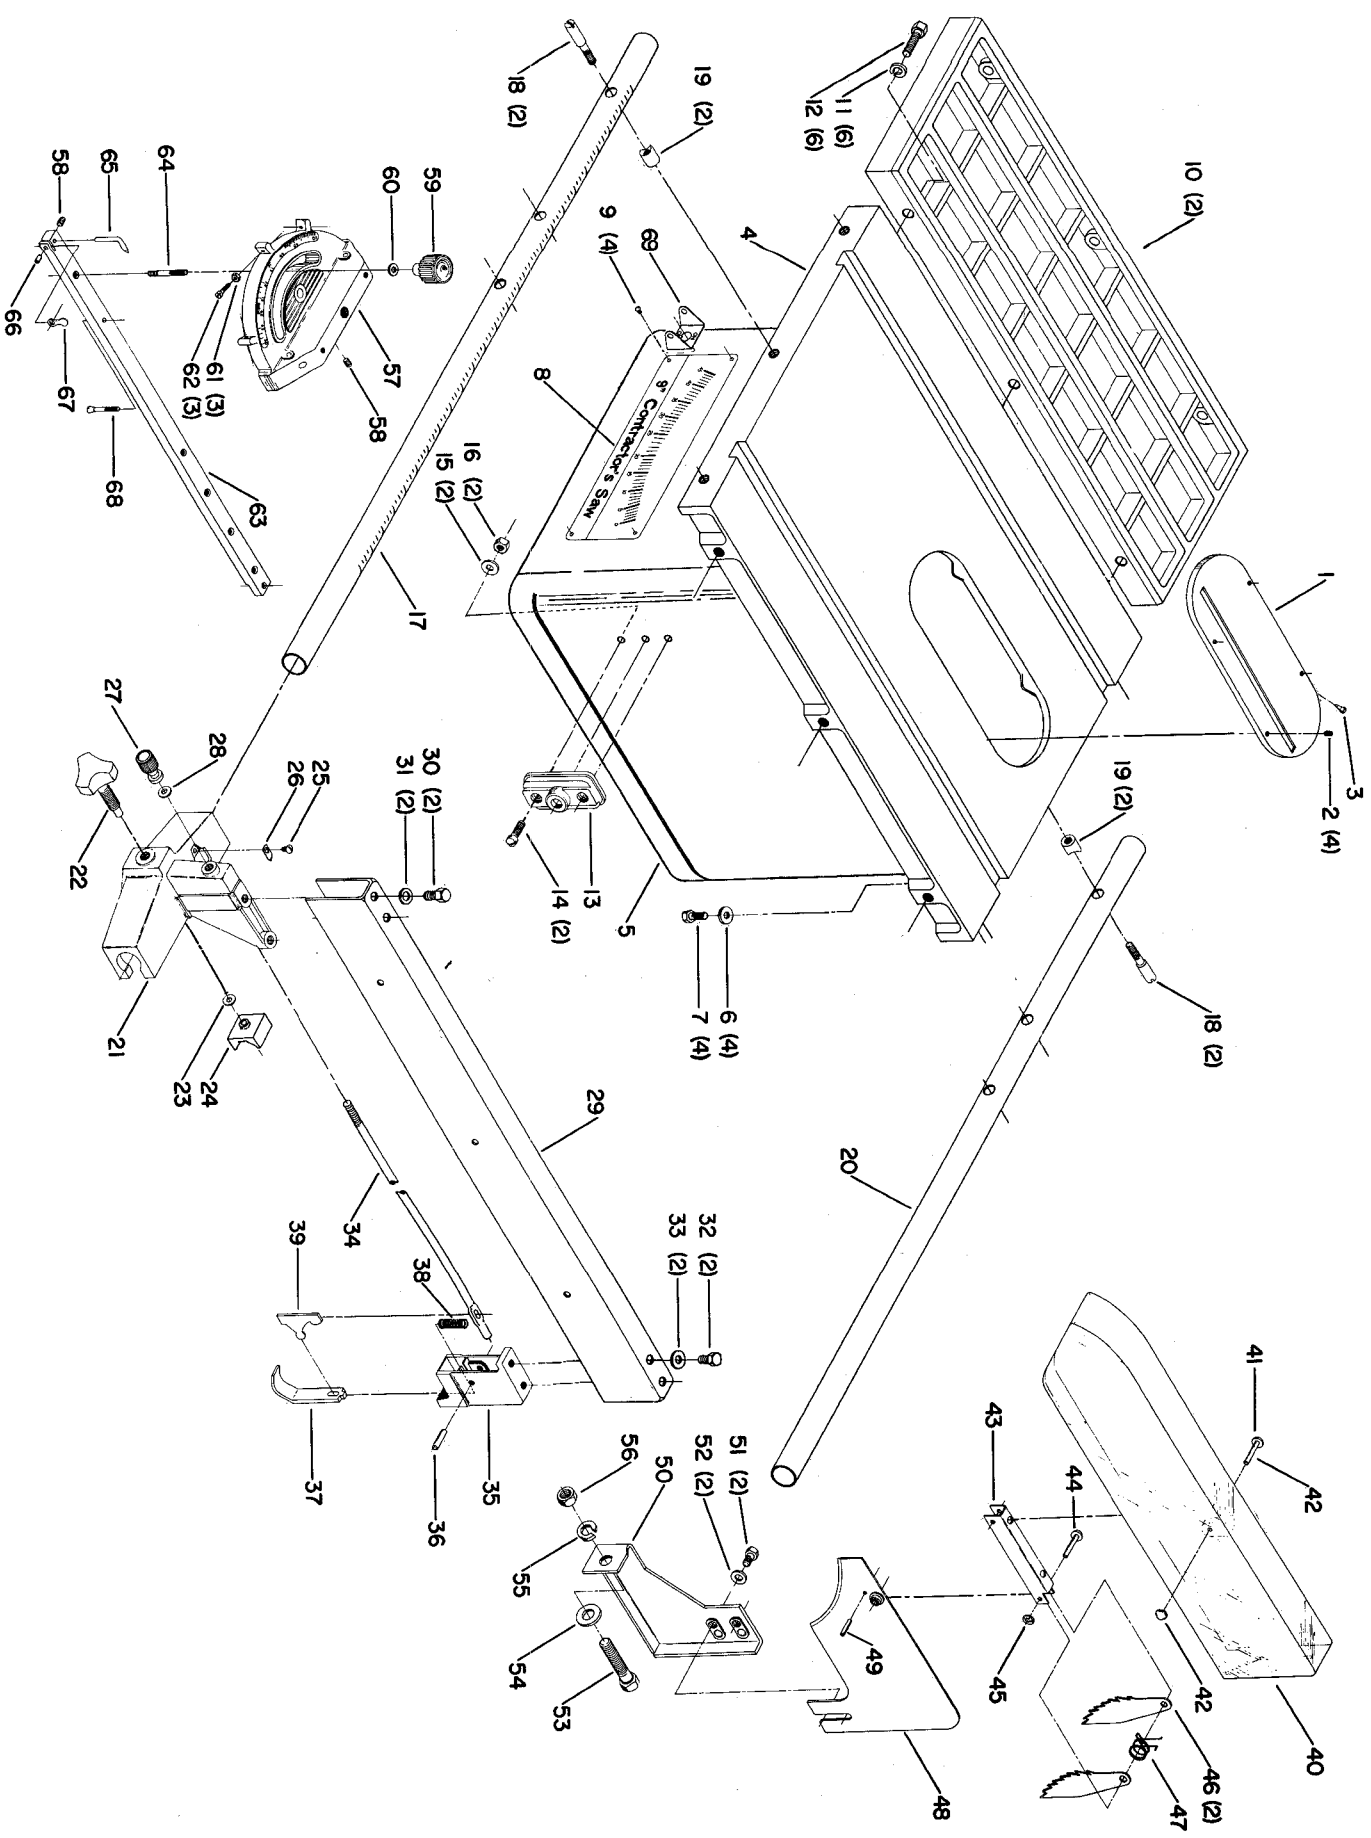

**34-607, 34-609, 34-643, 34-644
9" BUILDERS SAW**

CS-3D
422-02-651-0008
Revised 4-1-85

Parts List for 34-607 Type 1

Item Number	Part Number	Description	Qty Required
2	901040800153	Use 901-04-150-1186	4
3	422020160001	BUMPER	1
4	000000-00	No Longer Available	1
5	000000-00	No Longer Available	1
6	904010101604S	STEEL WASHER	4
7	489047-00	CAP SCREW	4
8	1088279	Use 422-24-132-0004	1
9	1087794	RIVET	4
11	904020201704S	LOCK WASHER	6
12	901010600648S	CAP SCREW	6
13	422190890007S	BRACKET	1
14	901020500707	MACHINE SCREW	2
15	904010101604S	STEEL WASHER	1
16	902010101300S	HEX NUT	1
17	000000-00	No Longer Available	1
18	422031120003	SPECIAL SCREW	4
19	000000-00	No Longer Available	1
20	000000-00	No Longer Available	1
21	422163100004	CLAMP ASSY	1
22	1087531S	KNOB	1
23	904010317720	WASHER	1
24	1087212S	CLAMP	1
25	491948-00	SCREW	1
26	951010107802S	POINTER	1
27	1087534	KNOB	1
28	5140010-69	WASHER	1
29	1086074	FENCE	1

Parts List for 34-607 Type 1

Item Number	Part Number	Description	Qty Required
30	901010609929	Use 901-01-060-0653	2
31	904010331451	WASHER	2
32	489047-00	CAP SCREW	2
33	904010101604S	STEEL WASHER	2
34	422161080002	ROD	1
35	422040105002	REAR SLIDE BLOCK	1
36	905040714459	STEEL PIN	1
37	422030270001	HOOK	1
38	928010414118	COIL SPRING	1
39	422040675001	LEVER	1
40	1086334S	SEE THRU GUARD	1
41	1087811S	PIN	1
42	1086388S	PUSH NUT CAP	1
43	1086337S	PIVOT BRACKET	1
44	000000-00	No Longer Available	1
45	1086387S	PUSH NUT	1
46	422160470001S	KICK BACK FINGER	2
47	1086353S	SPRING	1
48	000000-00	No Longer Available	1
49	905010106729S	PIN	1
50	000000-00	No Longer Available	1
51	901010600629	SCREW	2
52	904010101620S	WASHER	2
53	901010603120	HEX HEAD SCREW	1
54	904010101636S	WASHER	1
55	904020201705	LOCK WASHER	1
56	902010101282S	HEX JAM NUT	1