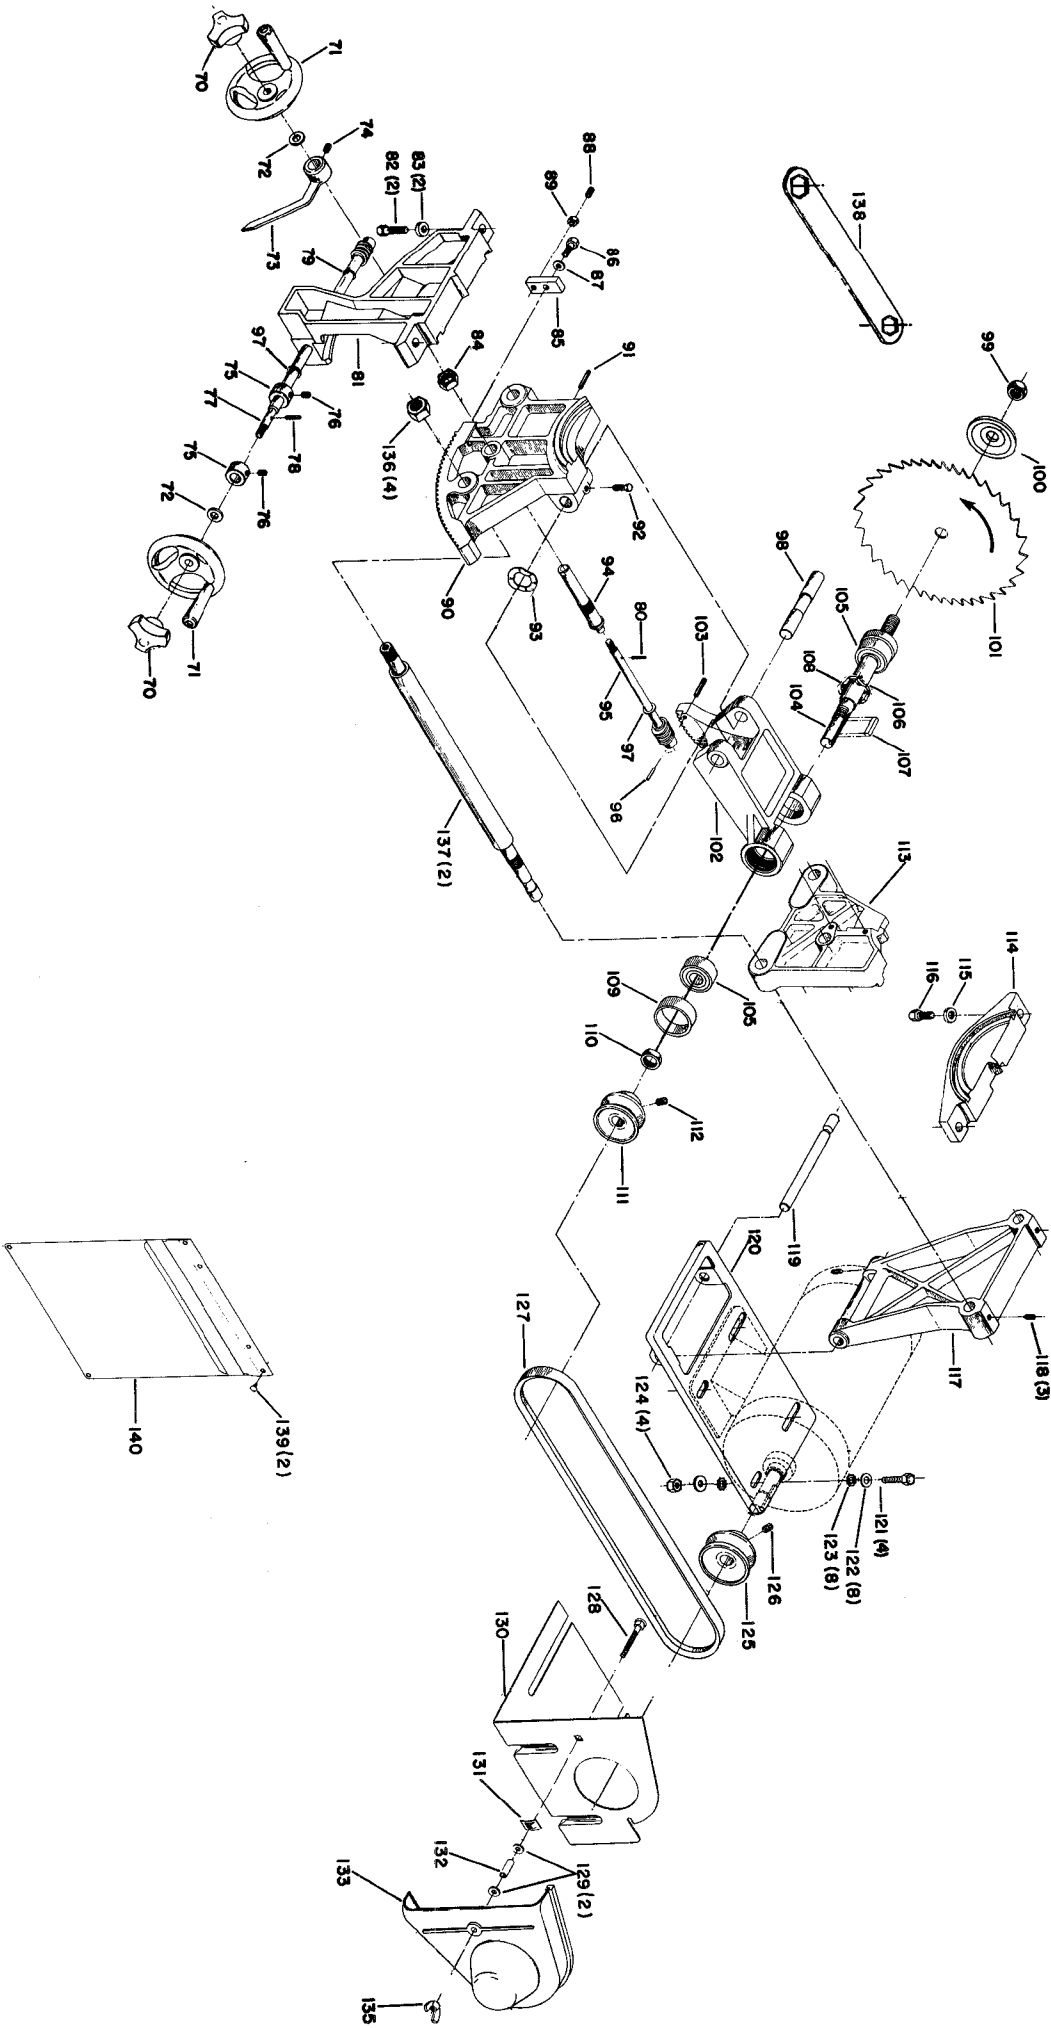

**34-607, 34-609, 34-643, 34-644
9" BUILDERS SAW**

CS-3D
422-02-651-0008
Revised 4-1-85

Parts List for 34-607 Type 1

Item Number	Part Number	Description	Qty Required
2	901040800153	Use 901-04-150-1186	4
3	422020160001	BUMPER	1
4	000000-00	No Longer Available	1
5	000000-00	No Longer Available	1
6	904010101604S	STEEL WASHER	4
7	489047-00	CAP SCREW	4
8	1088279	Use 422-24-132-0004	1
9	1087794	RIVET	4
11	904020201704S	LOCK WASHER	6
12	901010600648S	CAP SCREW	6
13	422190890007S	BRACKET	1
14	901020500707	MACHINE SCREW	2
15	904010101604S	STEEL WASHER	1
16	902010101300S	HEX NUT	1
17	000000-00	No Longer Available	1
18	422031120003	SPECIAL SCREW	4
19	000000-00	No Longer Available	1
20	000000-00	No Longer Available	1
21	422163100004	CLAMP ASSY	1
22	1087531S	KNOB	1
23	904010317720	WASHER	1
24	1087212S	CLAMP	1
25	491948-00	SCREW	1
26	951010107802S	POINTER	1
27	1087534	KNOB	1
28	5140010-69	WASHER	1
29	1086074	FENCE	1

Parts List for 34-607 Type 1

Item Number	Part Number	Description	Qty Required
30	901010609929	Use 901-01-060-0653	2
31	904010331451	WASHER	2
32	489047-00	CAP SCREW	2
33	904010101604S	STEEL WASHER	2
34	422161080002	ROD	1
35	422040105002	REAR SLIDE BLOCK	1
36	905040714459	STEEL PIN	1
37	422030270001	HOOK	1
38	928010414118	COIL SPRING	1
39	422040675001	LEVER	1
40	1086334S	SEE THRU GUARD	1
41	1087811S	PIN	1
42	1086388S	PUSH NUT CAP	1
43	1086337S	PIVOT BRACKET	1
44	000000-00	No Longer Available	1
45	1086387S	PUSH NUT	1
46	422160470001S	KICK BACK FINGER	2
47	1086353S	SPRING	1
48	000000-00	No Longer Available	1
49	905010106729S	PIN	1
50	000000-00	No Longer Available	1
51	901010600629	SCREW	2
52	904010101620S	WASHER	2
53	901010603120	HEX HEAD SCREW	1
54	904010101636S	WASHER	1
55	904020201705	LOCK WASHER	1
56	902010101282S	HEX JAM NUT	1