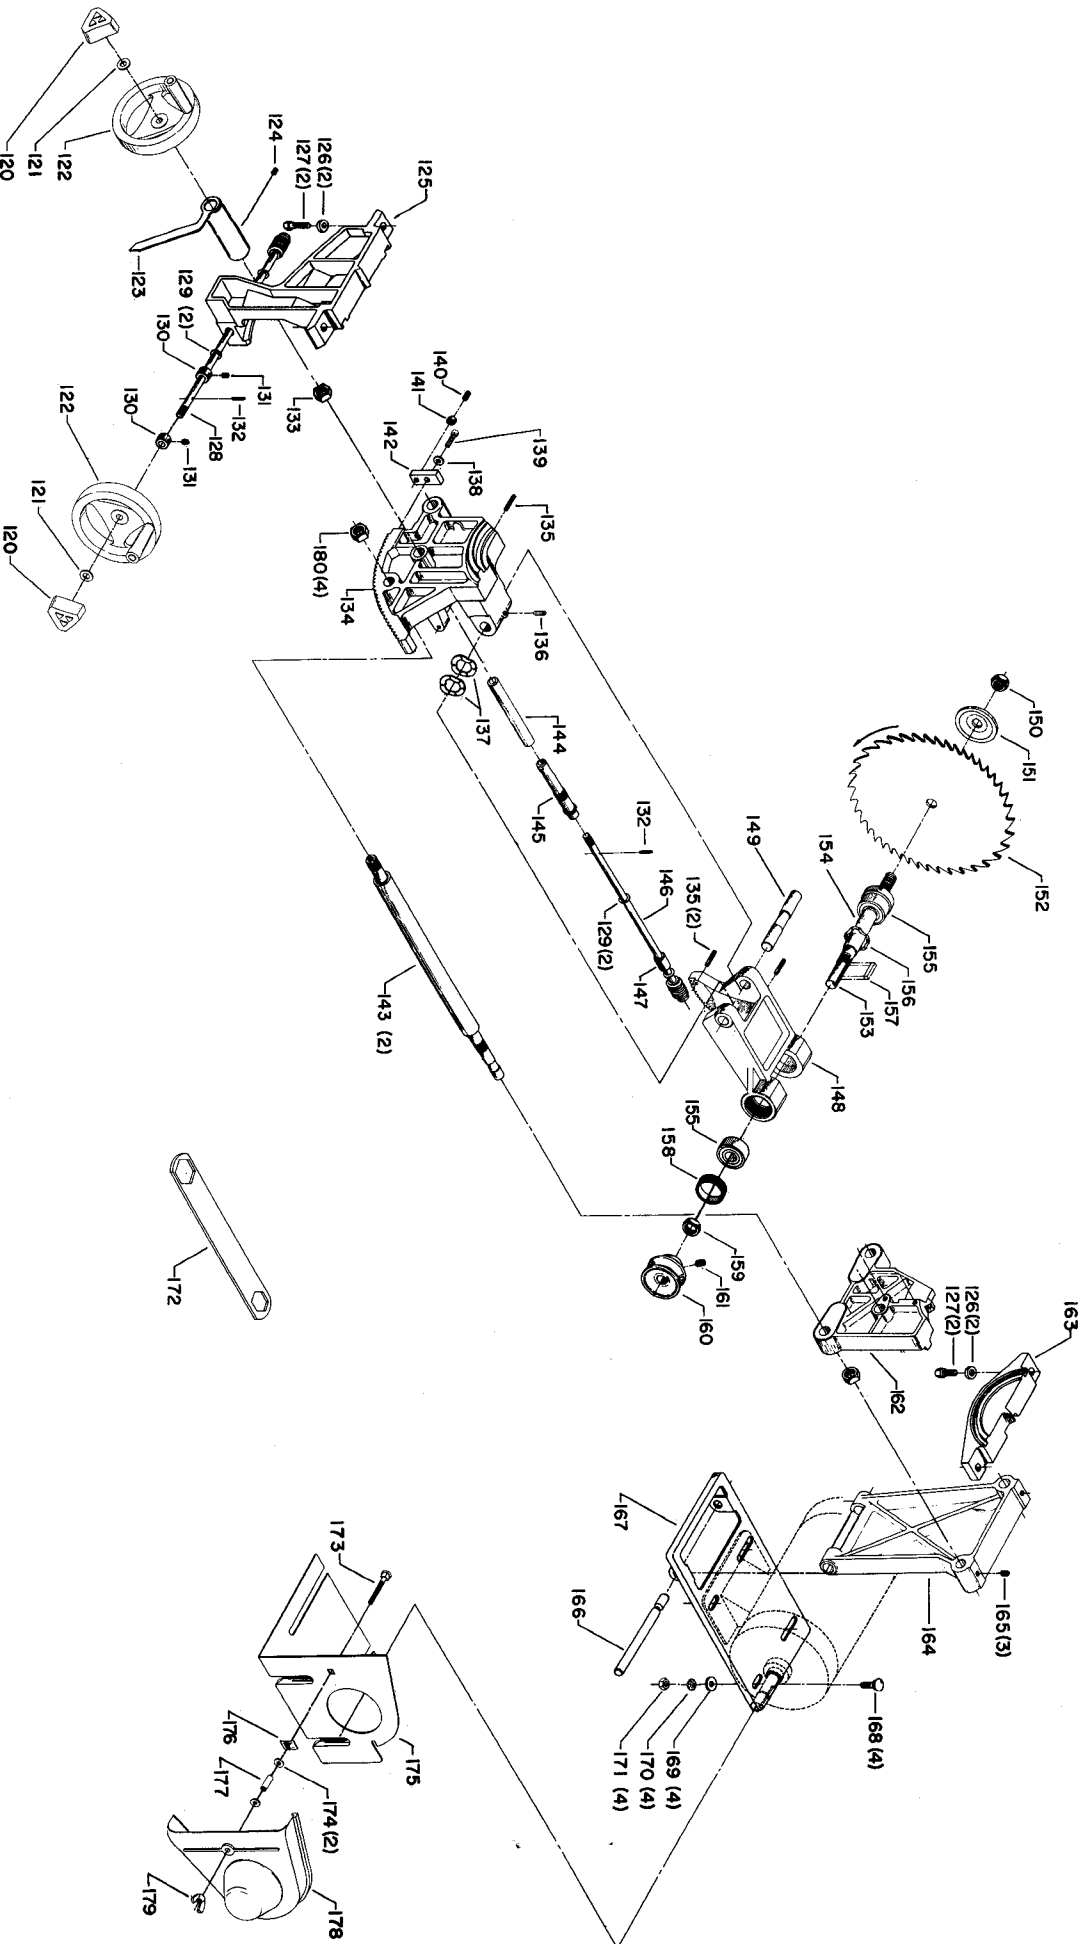

# 10" CONTRACTORS' SAW

(old style, prior to serial no. 88J00000)

Revised 10-5-88

422-19-651-0005

CS-4L

## Parts List for 34-444 Type 1

Item Number	Part Number	Description	Qty Required
1	34-154	STD INS 10IN CONT SW	1
2	901044615297	SCREW	4
3	000000-00	No Longer Available	1
4	651028-00	EXTENSION WING	2
5	904020101716	LOCK WASHER	6
6	901010600664S	CAP SCREW	6
7	902010101232	HEX NUT	6
8	422040550001	FRONT GUIDE RAIL	1
9	422040550002	REAR GUIDE RAIL	1
10	422041125007	SPECIAL SCREW	8
11	904010101615	STEEL WASHER	4
12	904020201704S	LOCK WASHER	4
13	902010201270	NUT	4
14	422041040001	SPACER	8
15	961010107462	END PLUG	4
16	1087906	CABINET ASSY	1
17	422190890007S	BRACKET	1
18	901020500707	MACHINE SCREW	2
19	904010101620S	WASHER	2
20	902010101300S	HEX NUT	2
21	000000-00	No Longer Available	1
22	000000-00	No Longer Available	4
23	489047-00	CAP SCREW	4
24	904010101620S	WASHER	4
25	422020600003S	HANDLE	1
25	422020600003S	HANDLE	1
26	904070105555S	FIBRE WSHR	1

## Parts List for 34-444 Type 1

Item Number	Part Number	Description	Qty Required
27	422010500003S	GAGE	1
27	34-895	MITER GAUGE	1
28	000000-00	No Longer Available	1
29	901041509428S	SET SCREW	3
30	901041509428S	SET SCREW	3
31	901072613237	STUD	1
32	34-895	MITER GAUGE	1
33	422011120001S	SCREW	1
34	34-895	MITER GAUGE	1
35	422010750001S	POINTER	1
36	905010331754	ROLL PIN	1
37	000000-00	No Longer Available	1
38	951010207849	POINTER	1
39	422041055001	SLEEVE	1
40	422040125005	FRONT CLAMP BODY	1
40	422043125008	FRONT CLAMP	1
41	000000-00	No Longer Available	1
41	422040715005	PIN	1
42	422040715004	PIN	1
43	422041115002	LEVER	1
44	422043515002S	KNOB & PINION	1
45	422043275002	FRONT CLAMP SHOE	1
46	000000-00	No Longer Available	1
47	904080214550	RUBBER BUSHING	1
48	901041606218	SCREW	1
49	928010414123S	SPRING	1
50	931010114091	BALL HANDLE	1