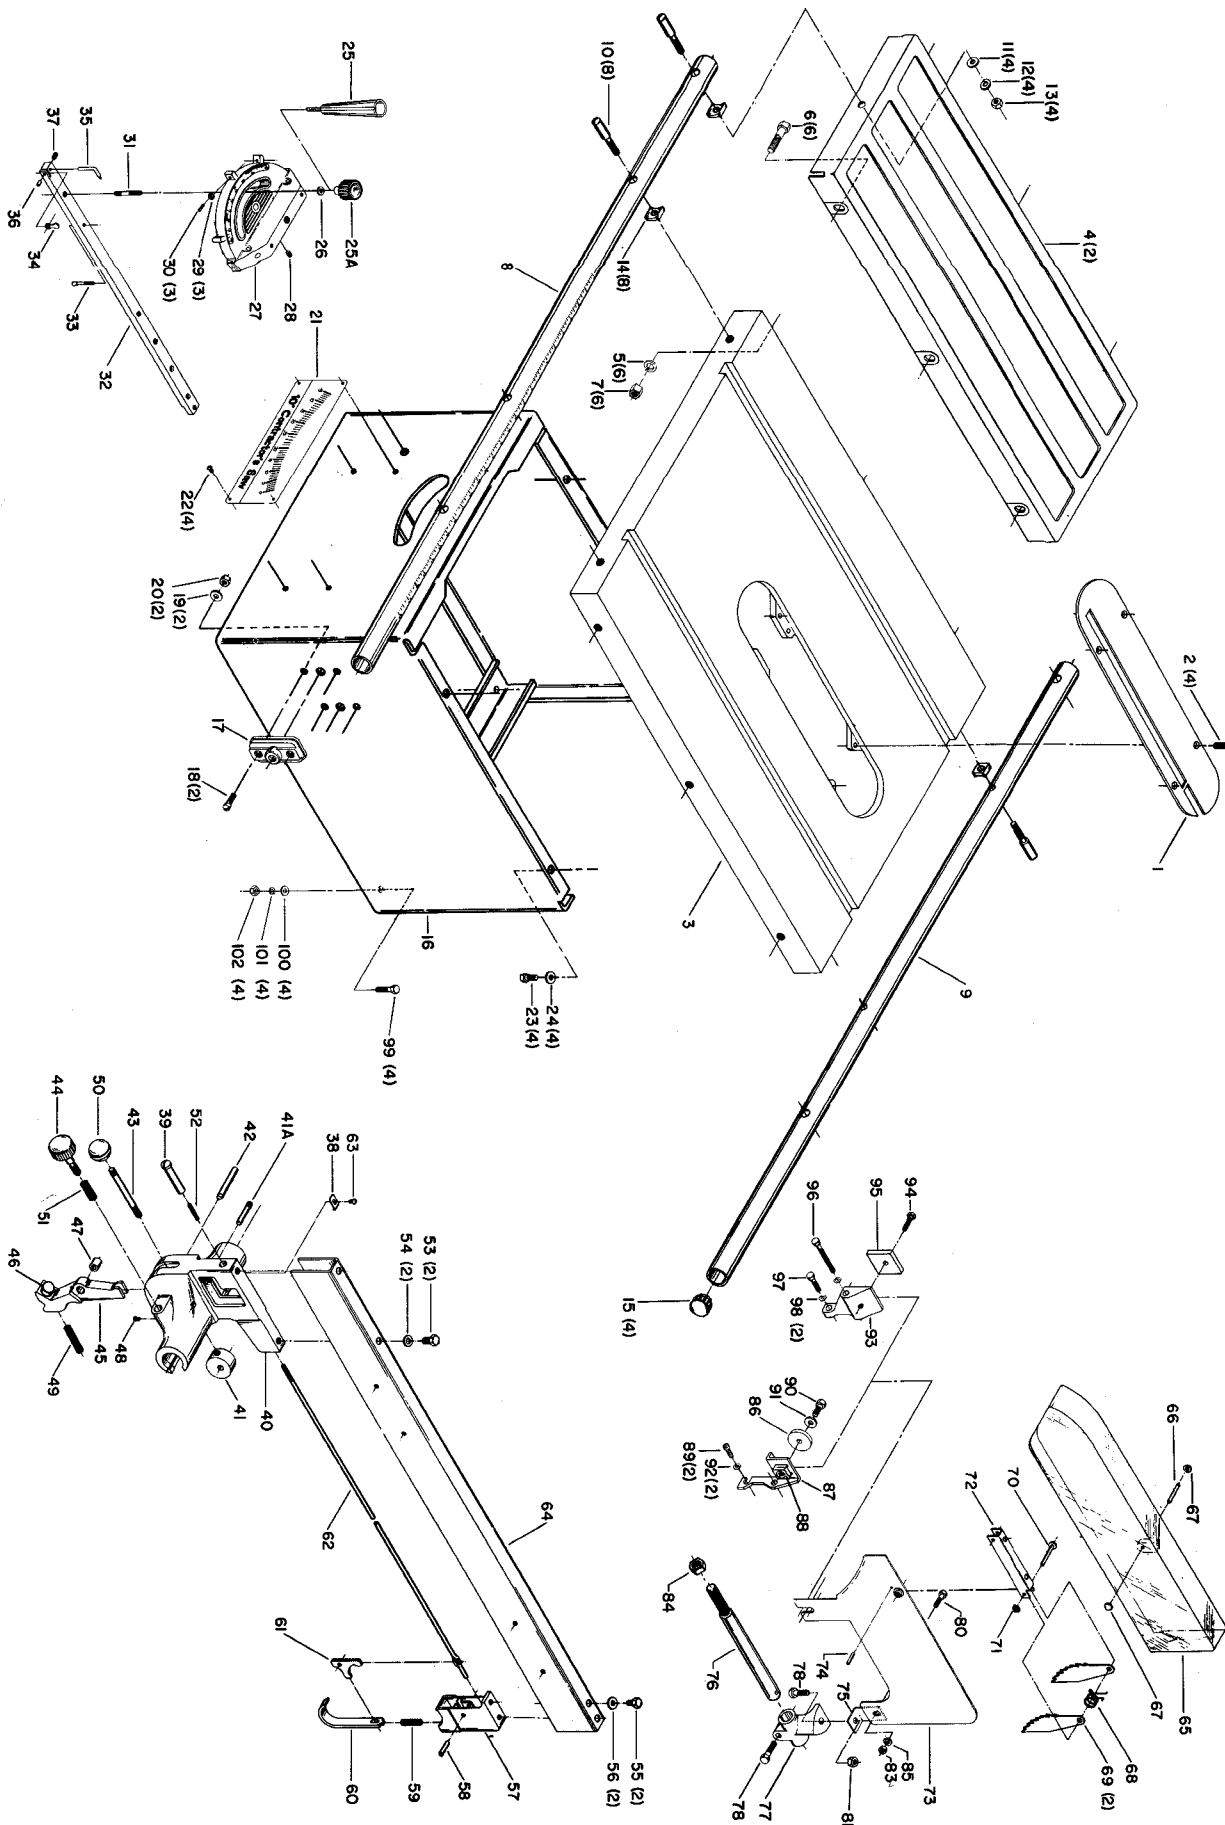

# 10" CONTRACTORS' SAW

(old style, prior to serial no. 88J00000)

Revised 10-5-88

422-19-651-0005

CS-4L

## Parts List for 34-444 Type 1

Item Number	Part Number	Description	Qty Required
1	34-154	STD INS 10IN CONT SW	1
2	901044615297	SCREW	4
3	000000-00	No Longer Available	1
4	651028-00	EXTENSION WING	2
5	904020101716	LOCK WASHER	6
6	901010600664S	CAP SCREW	6
7	902010101232	HEX NUT	6
8	422040550001	FRONT GUIDE RAIL	1
9	422040550002	REAR GUIDE RAIL	1
10	422041125007	SPECIAL SCREW	8
11	904010101615	STEEL WASHER	4
12	904020201704S	LOCK WASHER	4
13	902010201270	NUT	4
14	422041040001	SPACER	8
15	961010107462	END PLUG	4
16	1087906	CABINET ASSY	1
17	422190890007S	BRACKET	1
18	901020500707	MACHINE SCREW	2
19	904010101620S	WASHER	2
20	902010101300S	HEX NUT	2
21	000000-00	No Longer Available	1
22	000000-00	No Longer Available	4
23	489047-00	CAP SCREW	4
24	904010101620S	WASHER	4
25	422020600003S	HANDLE	1
25	422020600003S	HANDLE	1
26	904070105555S	FIBRE WSHR	1

## Parts List for 34-444 Type 1

Item Number	Part Number	Description	Qty Required
27	422010500003S	GAGE	1
27	34-895	MITER GAUGE	1
28	000000-00	No Longer Available	1
29	901041509428S	SET SCREW	3
30	901041509428S	SET SCREW	3
31	901072613237	STUD	1
32	34-895	MITER GAUGE	1
33	422011120001S	SCREW	1
34	34-895	MITER GAUGE	1
35	422010750001S	POINTER	1
36	905010331754	ROLL PIN	1
37	000000-00	No Longer Available	1
38	951010207849	POINTER	1
39	422041055001	SLEEVE	1
40	422040125005	FRONT CLAMP BODY	1
40	422043125008	FRONT CLAMP	1
41	000000-00	No Longer Available	1
41	422040715005	PIN	1
42	422040715004	PIN	1
43	422041115002	LEVER	1
44	422043515002S	KNOB & PINION	1
45	422043275002	FRONT CLAMP SHOE	1
46	000000-00	No Longer Available	1
47	904080214550	RUBBER BUSHING	1
48	901041606218	SCREW	1
49	928010414123S	SPRING	1
50	931010114091	BALL HANDLE	1