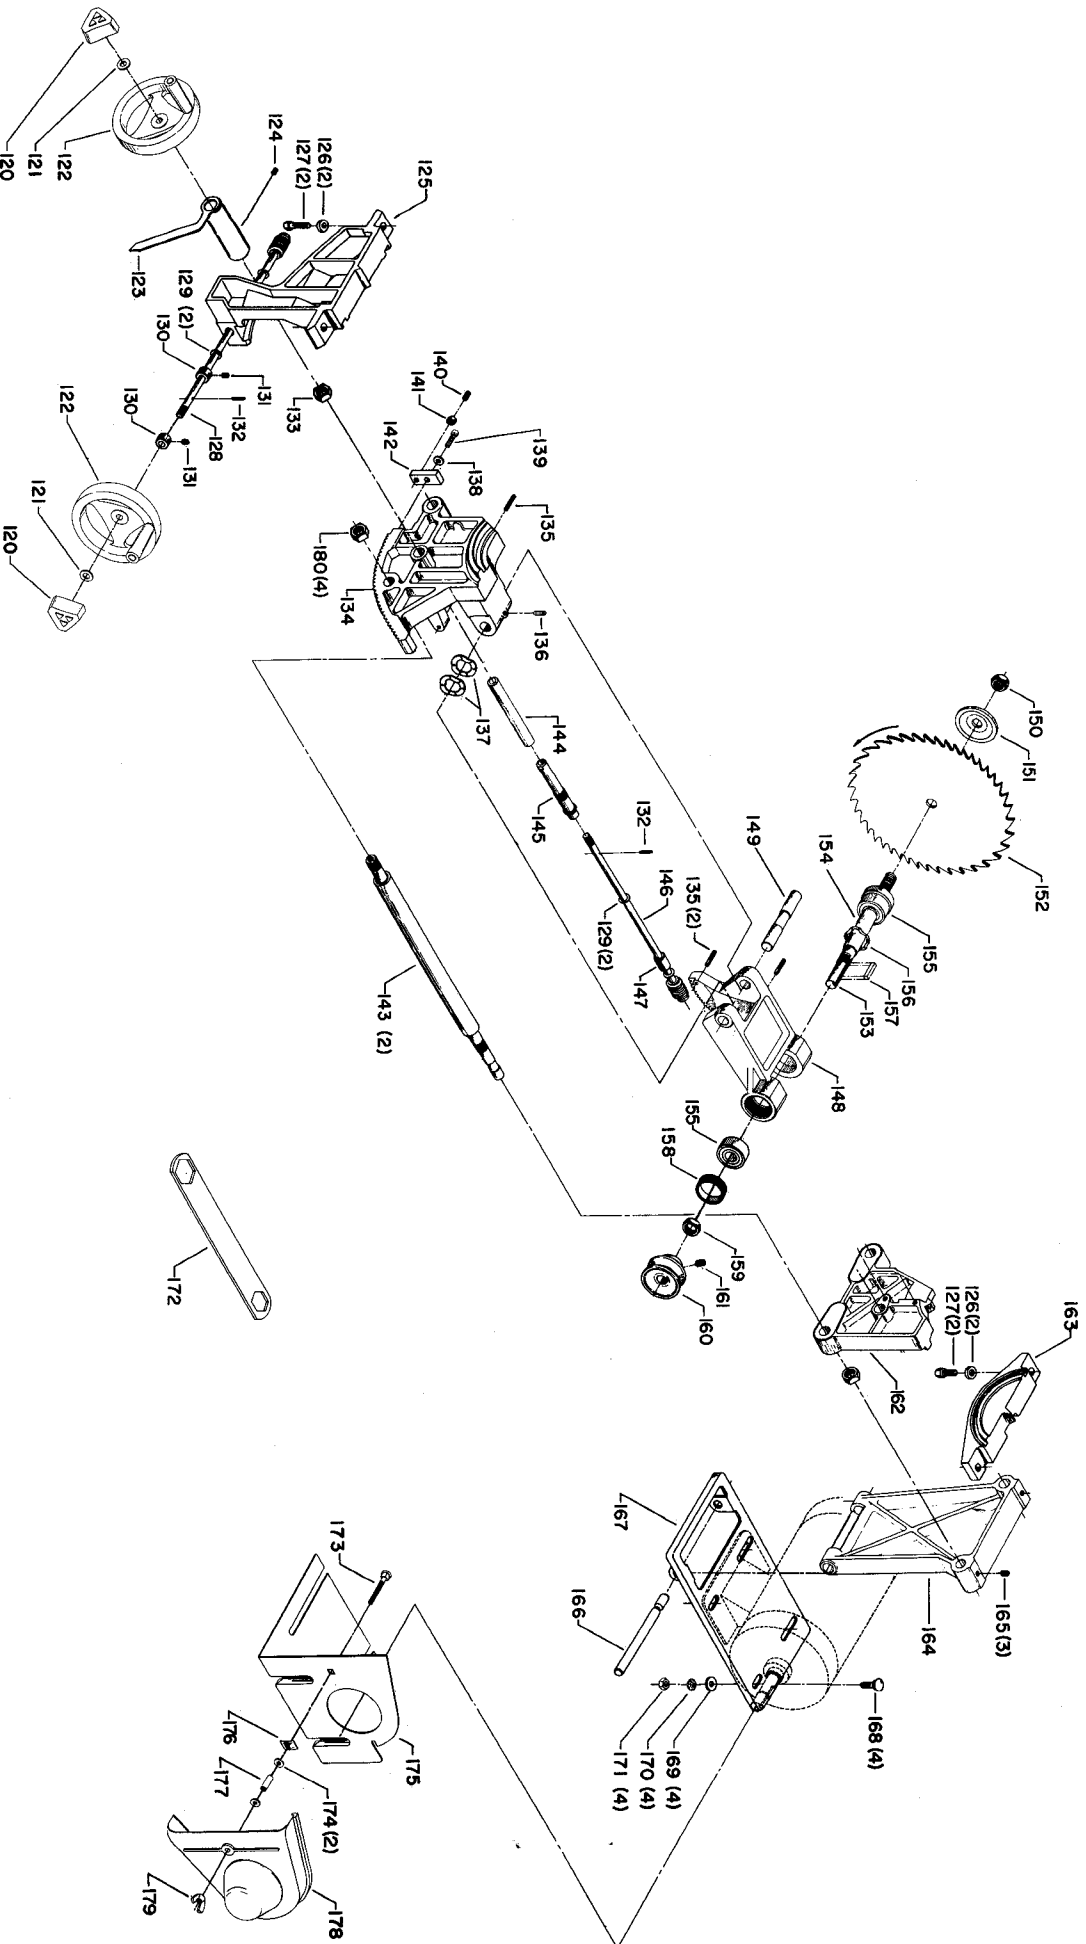

## Parts List for 34-410 Type 1

Item Number	Part Number	Description	Qty Required
1	34-154	STD INS 10IN CONT SW	1
2	901044615297	SCREW	4
3	000000-00	No Longer Available	1
4	651028-00	EXTENSION WING	2
5	904020101716	LOCK WASHER	6
6	901010600664S	CAP SCREW	6
7	902010101232	HEX NUT	6
8	422040550001	FRONT GUIDE RAIL	1
9	422040550002	REAR GUIDE RAIL	1
10	422041125007	SPECIAL SCREW	8
11	904010101615	STEEL WASHER	4
12	904020201704S	LOCK WASHER	4
13	902010201270	NUT	4
14	422041040001	SPACER	8
15	961010107462	END PLUG	4
16	1087906	CABINET ASSY	1
17	422190890007S	BRACKET	1
18	901020500707	MACHINE SCREW	2
19	904010101620S	WASHER	2
20	902010101300S	HEX NUT	2
21	000000-00	No Longer Available	1
22	000000-00	No Longer Available	4
23	489047-00	CAP SCREW	4
24	904010101620S	WASHER	4
25	422020600003S	HANDLE	1
25	422020600003S	HANDLE	1
26	904070105555S	FIBRE WSHR	1

## Parts List for 34-410 Type 1

Item Number	Part Number	Description	Qty Required
27	422010500003S	GAGE	1
27	34-895	MITER GAUGE	1
28	000000-00	No Longer Available	1
29	901041509428S	SET SCREW	3
30	901041509428S	SET SCREW	3
31	901072613237	STUD	1
32	34-895	MITER GAUGE	1
33	422011120001S	SCREW	1
34	34-895	MITER GAUGE	1
35	422010750001S	POINTER	1
36	905010331754	ROLL PIN	1
37	000000-00	No Longer Available	1
38	951010207849	POINTER	1
39	422041055001	SLEEVE	1
40	422040125005	FRONT CLAMP BODY	1
40	422043125008	FRONT CLAMP	1
41	000000-00	No Longer Available	1
41	422040715005	PIN	1
42	422040715004	PIN	1
43	422041115002	LEVER	1
44	422043515002S	KNOB & PINION	1
45	422043275002	FRONT CLAMP SHOE	1
46	000000-00	No Longer Available	1
47	904080214550	RUBBER BUSHING	1
48	901041606218	SCREW	1
49	928010414123S	SPRING	1
50	931010114091	BALL HANDLE	1