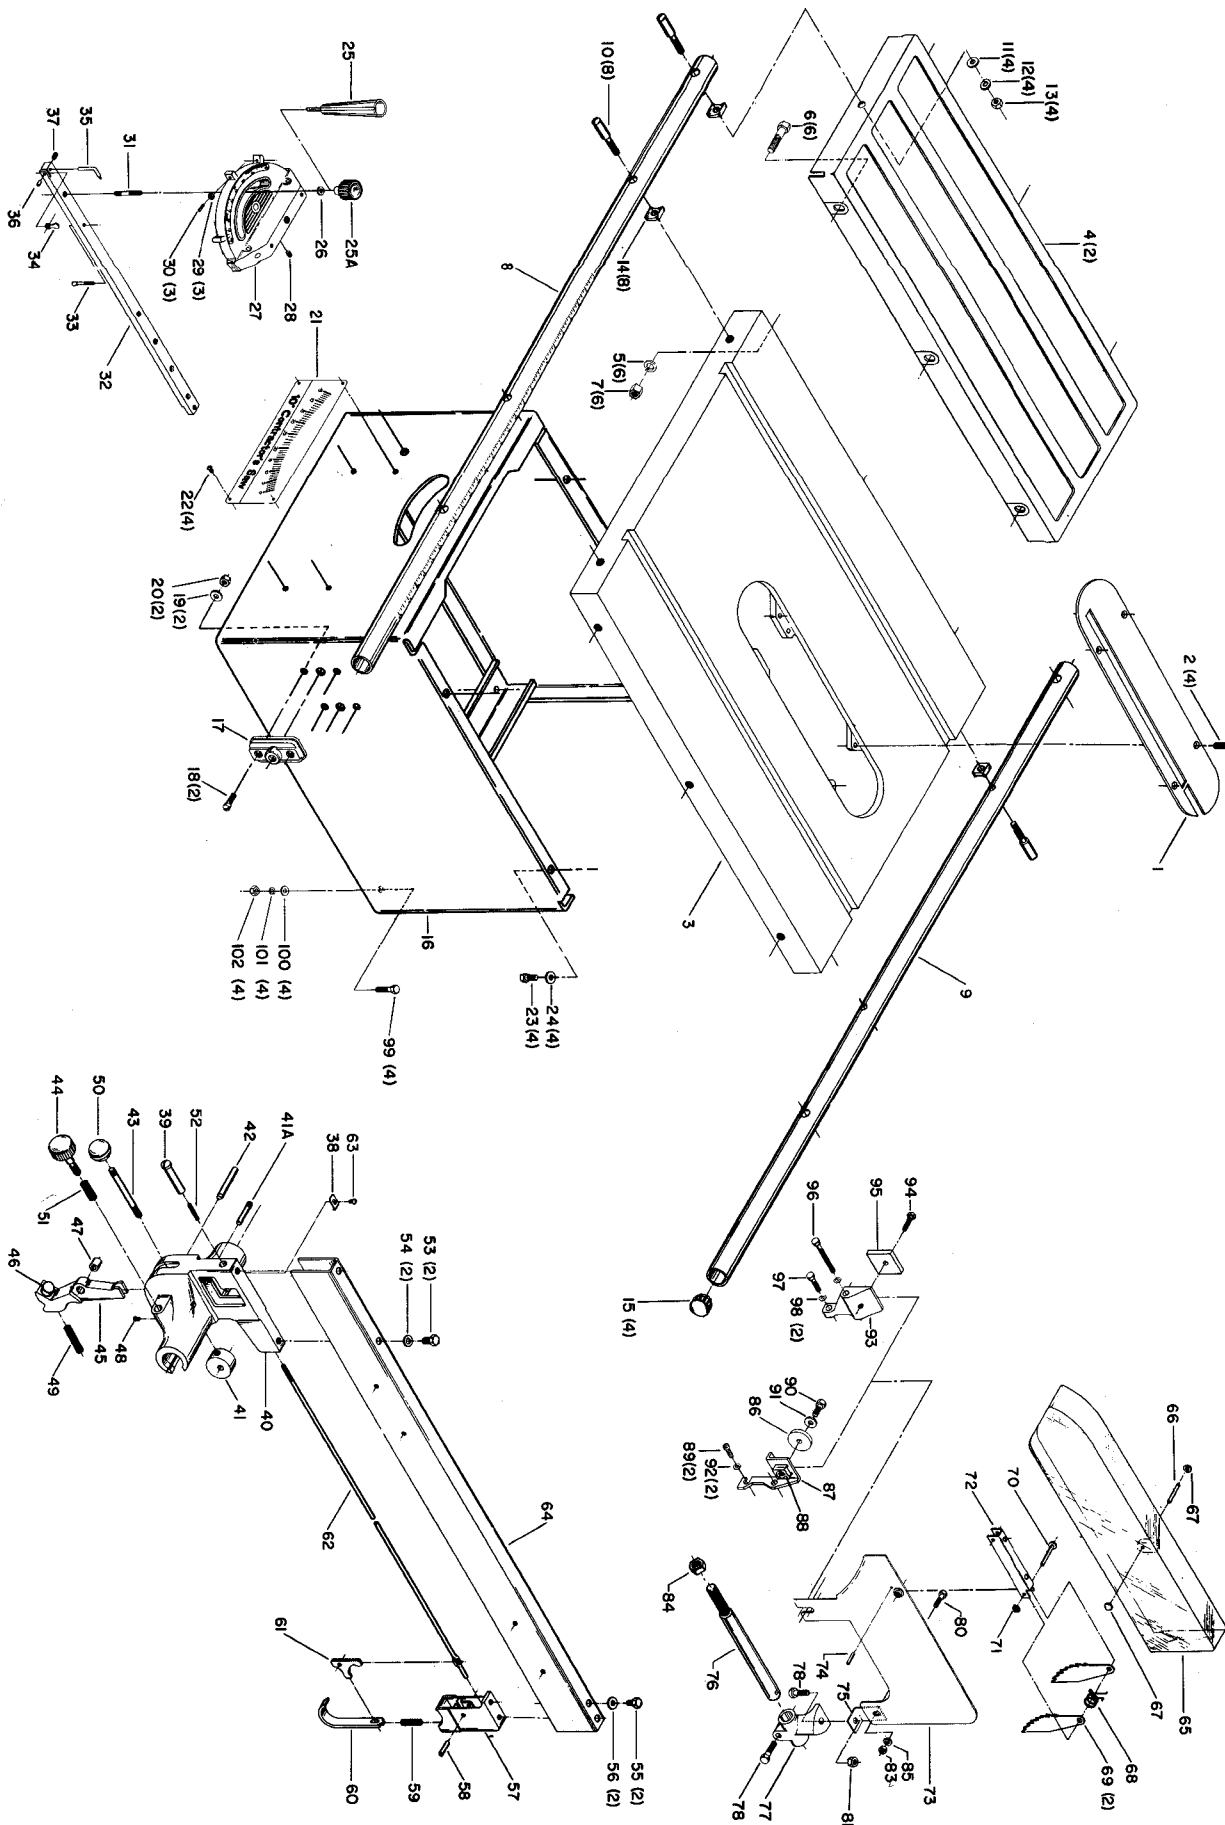

## Parts List for 34-410 Type 1

Item Number	Part Number	Description	Qty Required
1	34-154	STD INS 10IN CONT SW	1
2	901044615297	SCREW	4
3	000000-00	No Longer Available	1
4	651028-00	EXTENSION WING	2
5	904020101716	LOCK WASHER	6
6	901010600664S	CAP SCREW	6
7	902010101232	HEX NUT	6
8	422040550001	FRONT GUIDE RAIL	1
9	422040550002	REAR GUIDE RAIL	1
10	422041125007	SPECIAL SCREW	8
11	904010101615	STEEL WASHER	4
12	904020201704S	LOCK WASHER	4
13	902010201270	NUT	4
14	422041040001	SPACER	8
15	961010107462	END PLUG	4
16	1087906	CABINET ASSY	1
17	422190890007S	BRACKET	1
18	901020500707	MACHINE SCREW	2
19	904010101620S	WASHER	2
20	902010101300S	HEX NUT	2
21	000000-00	No Longer Available	1
22	000000-00	No Longer Available	4
23	489047-00	CAP SCREW	4
24	904010101620S	WASHER	4
25	422020600003S	HANDLE	1
25	422020600003S	HANDLE	1
26	904070105555S	FIBRE WSHR	1

## Parts List for 34-410 Type 1

Item Number	Part Number	Description	Qty Required
27	422010500003S	GAGE	1
27	34-895	MITER GAUGE	1
28	000000-00	No Longer Available	1
29	901041509428S	SET SCREW	3
30	901041509428S	SET SCREW	3
31	901072613237	STUD	1
32	34-895	MITER GAUGE	1
33	422011120001S	SCREW	1
34	34-895	MITER GAUGE	1
35	422010750001S	POINTER	1
36	905010331754	ROLL PIN	1
37	000000-00	No Longer Available	1
38	951010207849	POINTER	1
39	422041055001	SLEEVE	1
40	422040125005	FRONT CLAMP BODY	1
40	422043125008	FRONT CLAMP	1
41	000000-00	No Longer Available	1
41	422040715005	PIN	1
42	422040715004	PIN	1
43	422041115002	LEVER	1
44	422043515002S	KNOB & PINION	1
45	422043275002	FRONT CLAMP SHOE	1
46	000000-00	No Longer Available	1
47	904080214550	RUBBER BUSHING	1
48	901041606218	SCREW	1
49	928010414123S	SPRING	1
50	931010114091	BALL HANDLE	1