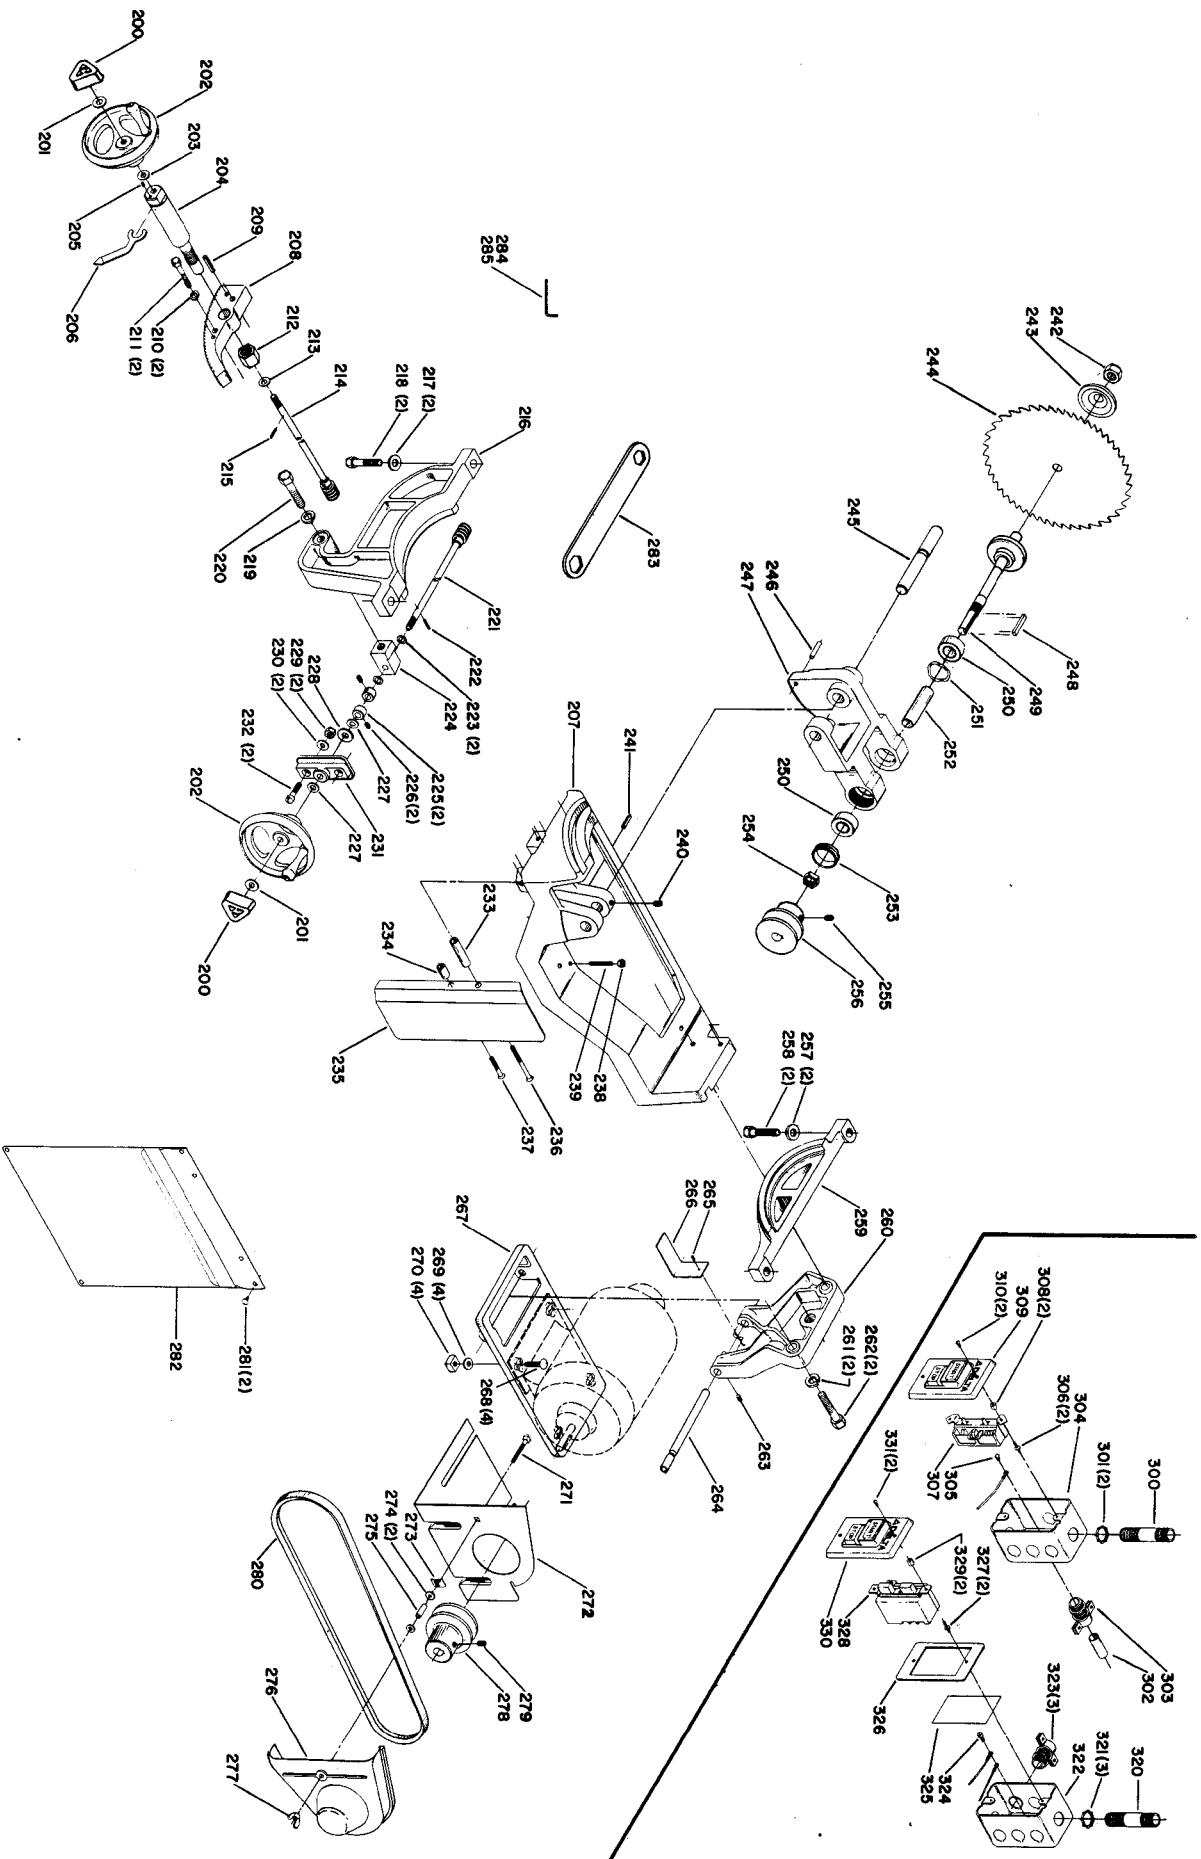

OLD STYLE TWO PIECE ALUMINUM RIP FENCE ASS'Y. EARLY 34-896
NOTE: COMPONENTS NOT SHOWN ARE SAME AS CURRENT FENCE ASS'Y. (SEE SERVICE NOTE B)

Parts List for 34-402 Type 1

Item Number	Part Number	Description	Qty Required
1	422190430001	FENCE BODY	1
2	901010600677	CAP SCREW	2
3	904010331451	WASHER	3
4	901010600605	CAP SCREW	2
5	904010101604S	STEEL WASHER	2
6	422040105002	REAR SLIDE BLOCK	1
7	905040714459	STEEL PIN	1
8	928010414118	COIL SPRING	1
9	422040270001	HOOK	1
10	422040675001	LEVER	1
11	422041085001	ROD	1
12	491948-00	SCREW	1
13	951010207849	POINTER	1
14	422040715005	PIN	1
15	422040715004	PIN	1
16	422040125005	FRONT CLAMP BODY	1
16	422043125008	FRONT CLAMP	1
17	000000-00	No Longer Available	1
18	901041606218	SCREW	1
19	928010414123S	SPRING	1
20	422043275002	FRONT CLAMP SHOE	1
21	904080214550	RUBBER BUSHING	1
22	000000-00	No Longer Available	1
23	422043515002S	KNOB & PINION	1
24	931010114091	BALL HANDLE	1
25	422041115002	LEVER	1
26	928012015898	SPRING	1

Parts List for 34-402 Type 1

Item Number	Part Number	Description	Qty Required
27	928010215301	SPRING	1
28	422041055001	SLEEVE	1
32	422167540003	WARNING LABEL	1
33	422041125007	SPECIAL SCREW	4
34	422041045009	SADDLE BLOCK	4
34	422041040001	SPACER	4
35	902010101207	HEX NUT	2
36	422040550001	FRONT GUIDE RAIL	1
37	961010107462	END PLUG	4
38	000000-00	No Longer Available	1
39	000000-00	No Longer Available	1
40	1087794	RIVET	4
41	438010110020	INSULATOR	1
41	402040310001S	SWITCH OPENING COVER	1
42	901020100564	MACHINE SCREW	2
43	000000-00	No Longer Available	2
44	000000-00	No Longer Available	1
45	908460	SCREW	2
46	904100313826	WASHER	4
47	901010600680	CAP SCREW	4
48	000000-00	No Longer Available	2
49	34-154	STD INS 10IN CONT SW	1
50	901044615297	SCREW	4
51	422040550002	REAR GUIDE RAIL	1
52	000000-00	No Longer Available	1
53	1086388S	PUSH NUT CAP	2
54	1087811S	PIN	1