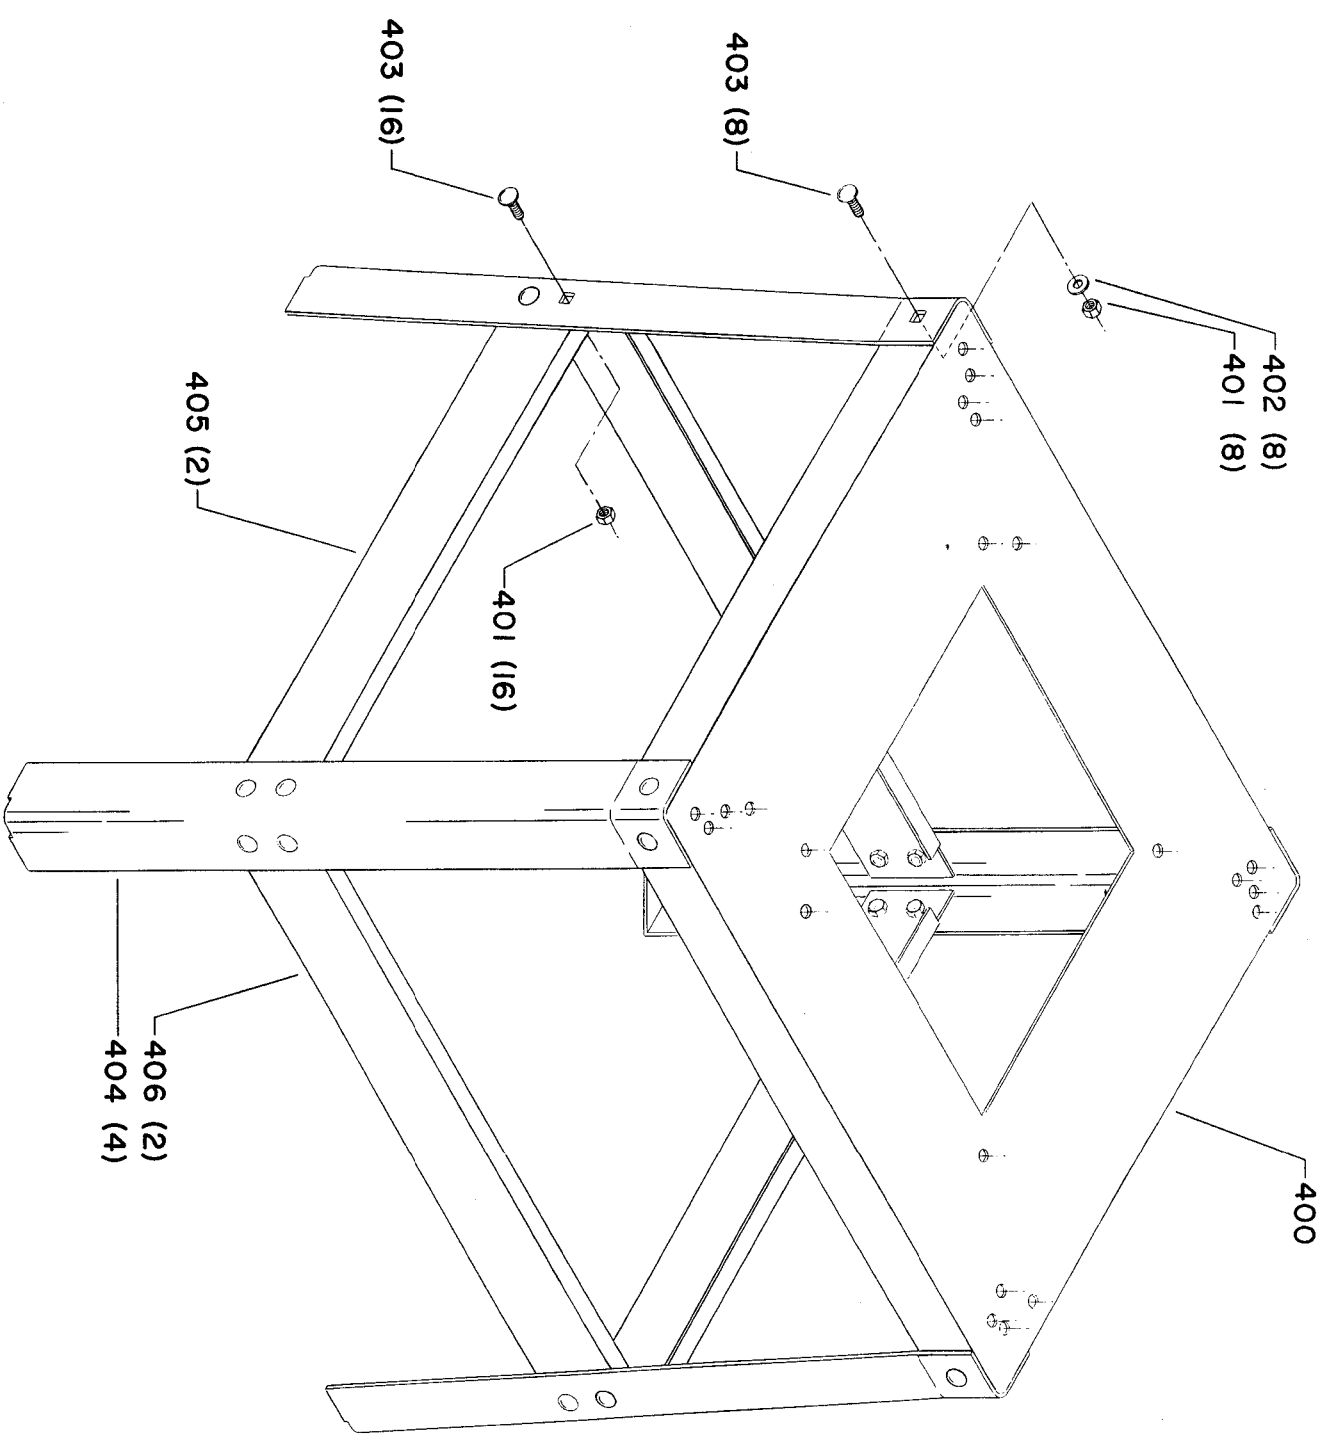

OLD STYLE TWO PIECE ALUMINUM RIP FENCE ASS'Y. EARLY 34-896
NOTE: COMPONENTS NOT SHOWN ARE SAME AS CURRENT FENCE ASS'Y. (SEE SERVICE NOTE B)

Parts List for 34-402 Type 1

Item Number	Part Number	Description	Qty Required
1	422190430001	FENCE BODY	1
2	901010600677	CAP SCREW	2
3	904010331451	WASHER	3
4	901010600605	CAP SCREW	2
5	904010101604S	STEEL WASHER	2
6	422040105002	REAR SLIDE BLOCK	1
7	905040714459	STEEL PIN	1
8	928010414118	COIL SPRING	1
9	422040270001	HOOK	1
10	422040675001	LEVER	1
11	422041085001	ROD	1
12	491948-00	SCREW	1
13	951010207849	POINTER	1
14	422040715005	PIN	1
15	422040715004	PIN	1
16	422040125005	FRONT CLAMP BODY	1
16	422043125008	FRONT CLAMP	1
17	000000-00	No Longer Available	1
18	901041606218	SCREW	1
19	928010414123S	SPRING	1
20	422043275002	FRONT CLAMP SHOE	1
21	904080214550	RUBBER BUSHING	1
22	000000-00	No Longer Available	1
23	422043515002S	KNOB & PINION	1
24	931010114091	BALL HANDLE	1
25	422041115002	LEVER	1
26	928012015898	SPRING	1

Parts List for 34-402 Type 1

Item Number	Part Number	Description	Qty Required
27	928010215301	SPRING	1
28	422041055001	SLEEVE	1
32	422167540003	WARNING LABEL	1
33	422041125007	SPECIAL SCREW	4
34	422041045009	SADDLE BLOCK	4
34	422041040001	SPACER	4
35	902010101207	HEX NUT	2
36	422040550001	FRONT GUIDE RAIL	1
37	961010107462	END PLUG	4
38	000000-00	No Longer Available	1
39	000000-00	No Longer Available	1
40	1087794	RIVET	4
41	438010110020	INSULATOR	1
41	402040310001S	SWITCH OPENING COVER	1
42	901020100564	MACHINE SCREW	2
43	000000-00	No Longer Available	2
44	000000-00	No Longer Available	1
45	908460	SCREW	2
46	904100313826	WASHER	4
47	901010600680	CAP SCREW	4
48	000000-00	No Longer Available	2
49	34-154	STD INS 10IN CONT SW	1
50	901044615297	SCREW	4
51	422040550002	REAR GUIDE RAIL	1
52	000000-00	No Longer Available	1
53	1086388S	PUSH NUT CAP	2
54	1087811S	PIN	1