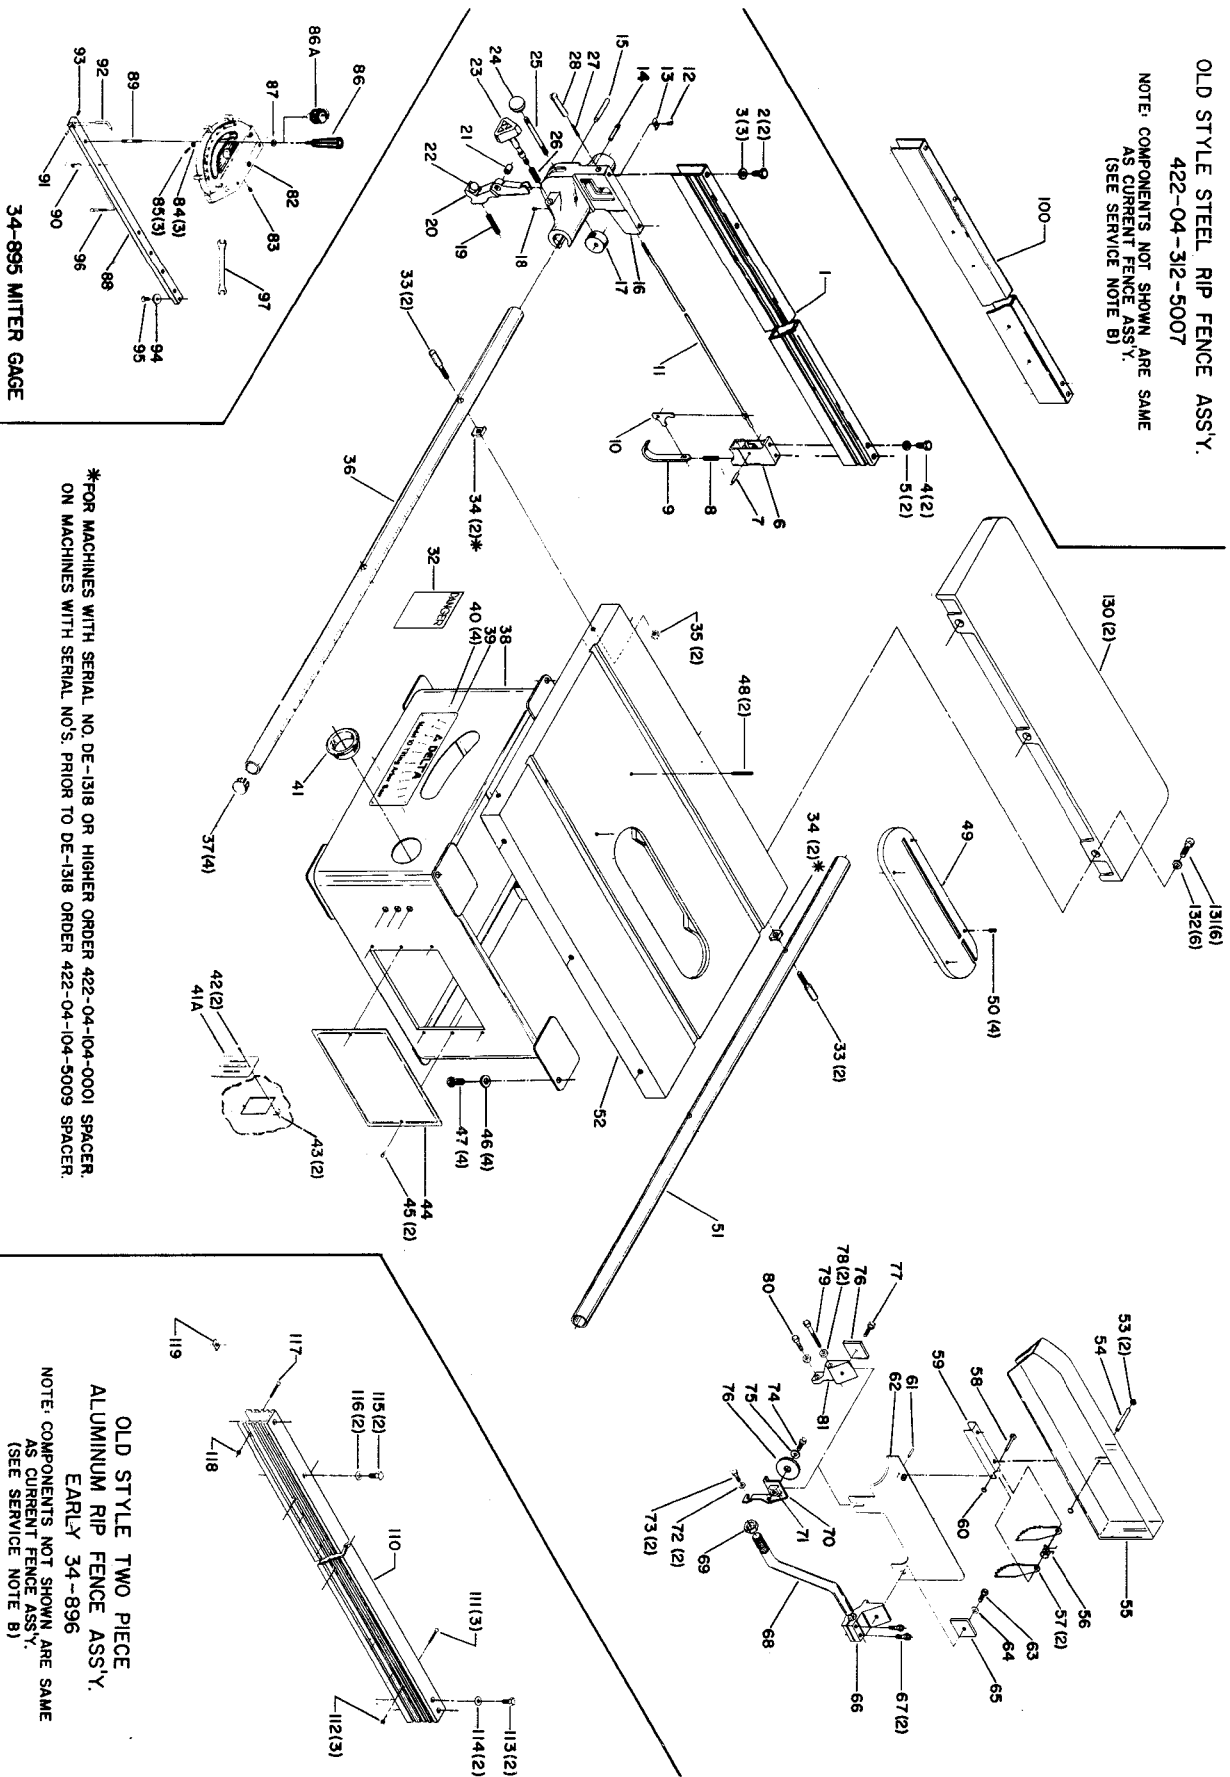

OLD STYLE STEEL RIP FENCE ASS'Y.

422-04-312-5007

NOTE: COMPONENTS NOT SHOWN ARE SAME AS CURRENT FENCE ASS'Y. (SEE SERVICE NOTE B)

34-895 MITER GAGE

*FOR MACHINES WITH SERIAL NO. DE-1318 OR HIGHER ORDER 422-04-104-0001 SPACER. ON MACHINES WITH SERIAL NO'S. PRIOR TO DE-1318 ORDER 422-04-104-5009 SPACER.

OLD STYLE TWO PIECE ALUMINUM RIP FENCE ASS'Y. EARLY 34-896
NOTE: COMPONENTS NOT SHOWN ARE SAME AS CURRENT FENCE ASS'Y. (SEE SERVICE NOTE B)