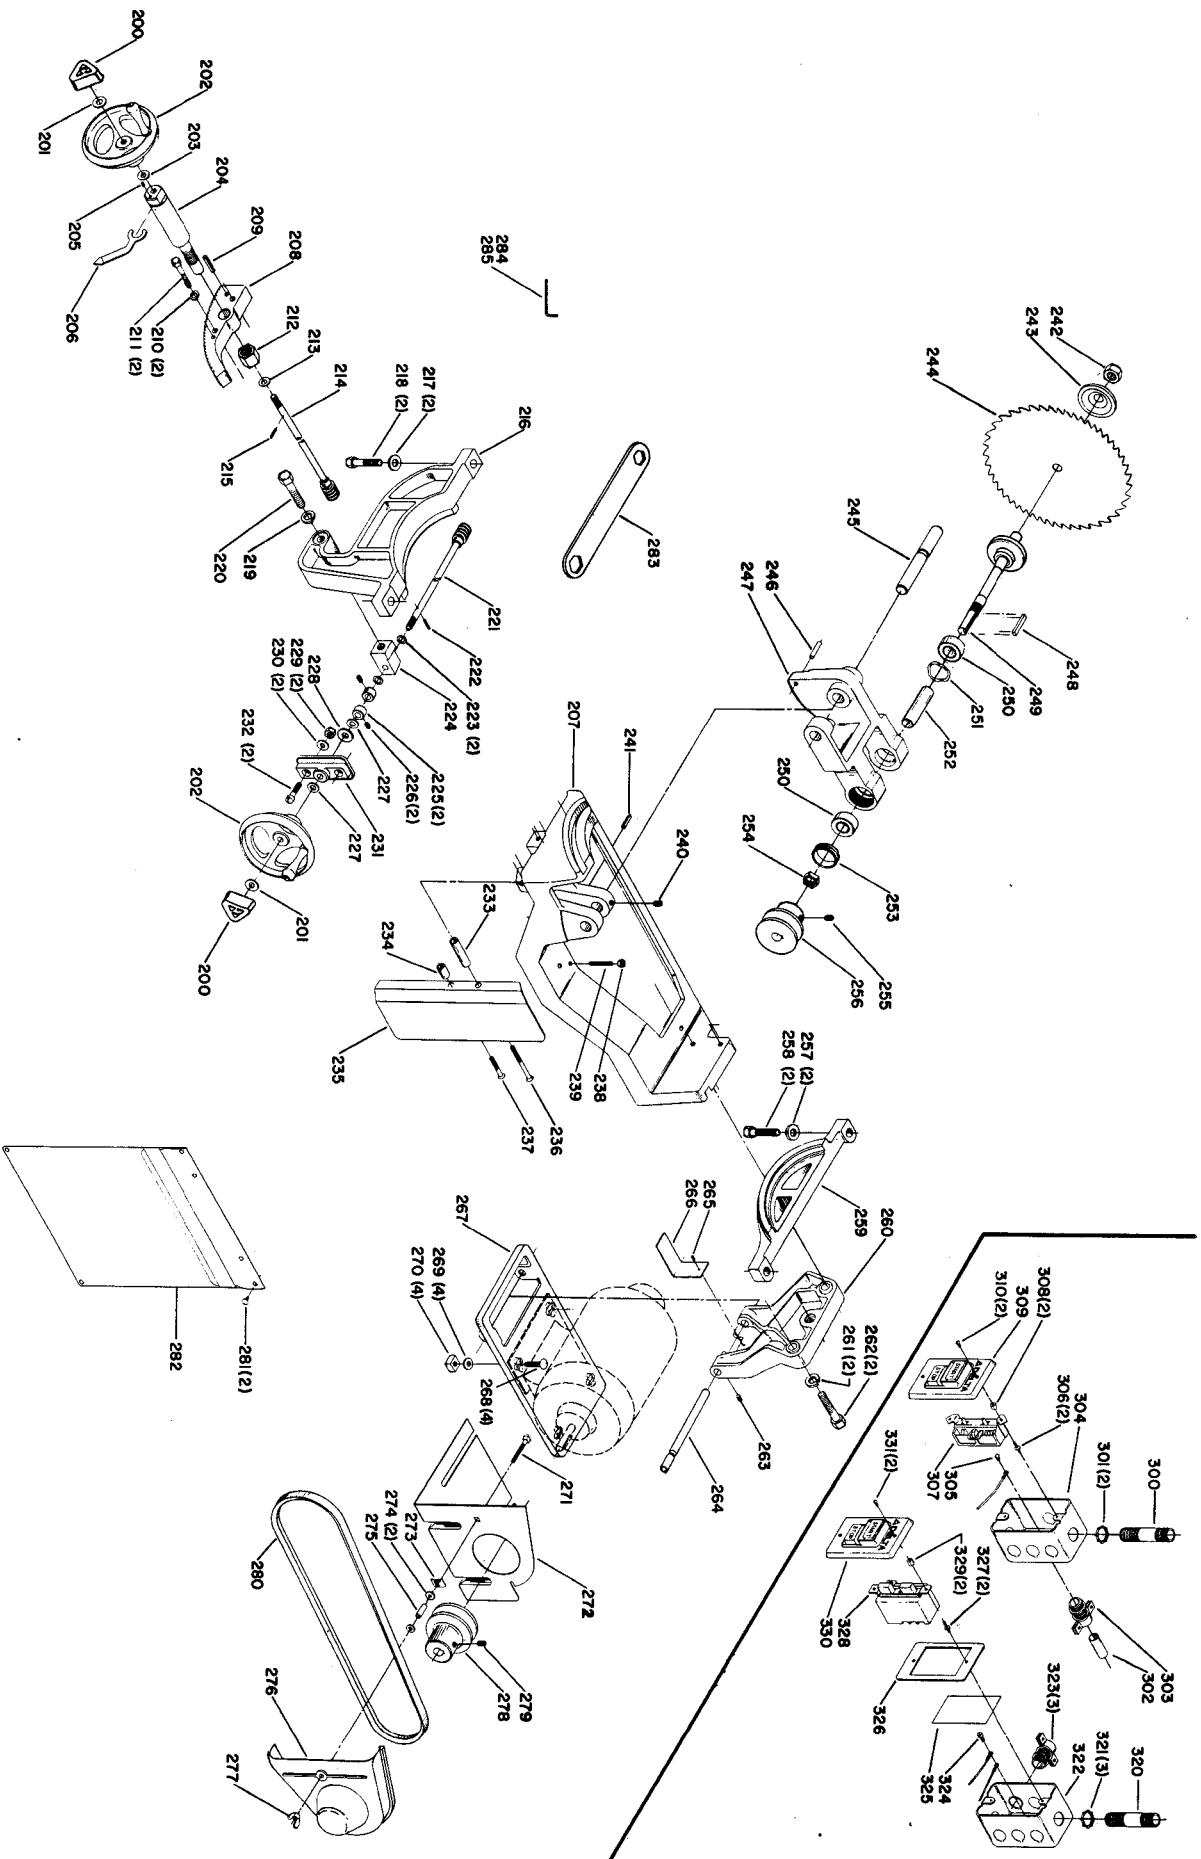

*FOR MACHINES WITH SERIAL NO. DE-1318 OR HIGHER ORDER 422-04-104-0001 SPACER. ON MACHINES WITH SERIAL NO'S. PRIOR TO DE-1318 ORDER 422-04-104-5009 SPACER.

Parts List for 34-400 Type 1

Item Number	Part Number	Description	Qty Required
1	422190430001	FENCE BODY	1
2	901010600677	CAP SCREW	2
3	904010331451	WASHER	3
4	901010600605	CAP SCREW	2
5	904010101604S	STEEL WASHER	2
6	422040105002	REAR SLIDE BLOCK	1
7	905040714459	STEEL PIN	1
8	928010414118	COIL SPRING	1
9	422040270001	HOOK	1
10	422040675001	LEVER	1
11	422041085001	ROD	1
12	491948-00	SCREW	1
13	951010207849	POINTER	1
14	422040715005	PIN	1
15	422040715004	PIN	1
16	422040125005	FRONT CLAMP BODY	1
16	422043125008	FRONT CLAMP	1
17	000000-00	No Longer Available	1
18	901041606218	SCREW	1
19	928010414123S	SPRING	1
20	422043275002	FRONT CLAMP SHOE	1
21	904080214550	RUBBER BUSHING	1
22	000000-00	No Longer Available	1
23	422043515002S	KNOB & PINION	1
24	931010114091	BALL HANDLE	1
25	422041115002	LEVER	1
26	928012015898	SPRING	1

Parts List for 34-400 Type 1

Item Number	Part Number	Description	Qty Required
27	928010215301	SPRING	1
28	422041055001	SLEEVE	1
32	422167540003	WARNING LABEL	1
33	422041125007	SPECIAL SCREW	4
34	422041040001	SPACER	4
34	422041045009	SADDLE BLOCK	4
35	902010101207	HEX NUT	2
36	422040550001	FRONT GUIDE RAIL	1
37	961010107462	END PLUG	4
38	000000-00	No Longer Available	1
39	000000-00	No Longer Available	1
40	1087794	RIVET	4
41	438010110020	INSULATOR	1
41	402040310001S	SWITCH OPENING COVER	1
42	901020100564	MACHINE SCREW	2
43	000000-00	No Longer Available	2
44	000000-00	No Longer Available	1
45	908460	SCREW	2
46	904100313826	WASHER	4
47	901010600680	CAP SCREW	4
48	000000-00	No Longer Available	2
49	34-154	STD INS 10IN CONT SW	1
50	901044615297	SCREW	4
51	422040550002	REAR GUIDE RAIL	1
52	000000-00	No Longer Available	1
53	1086388S	PUSH NUT CAP	2
54	1087811S	PIN	1