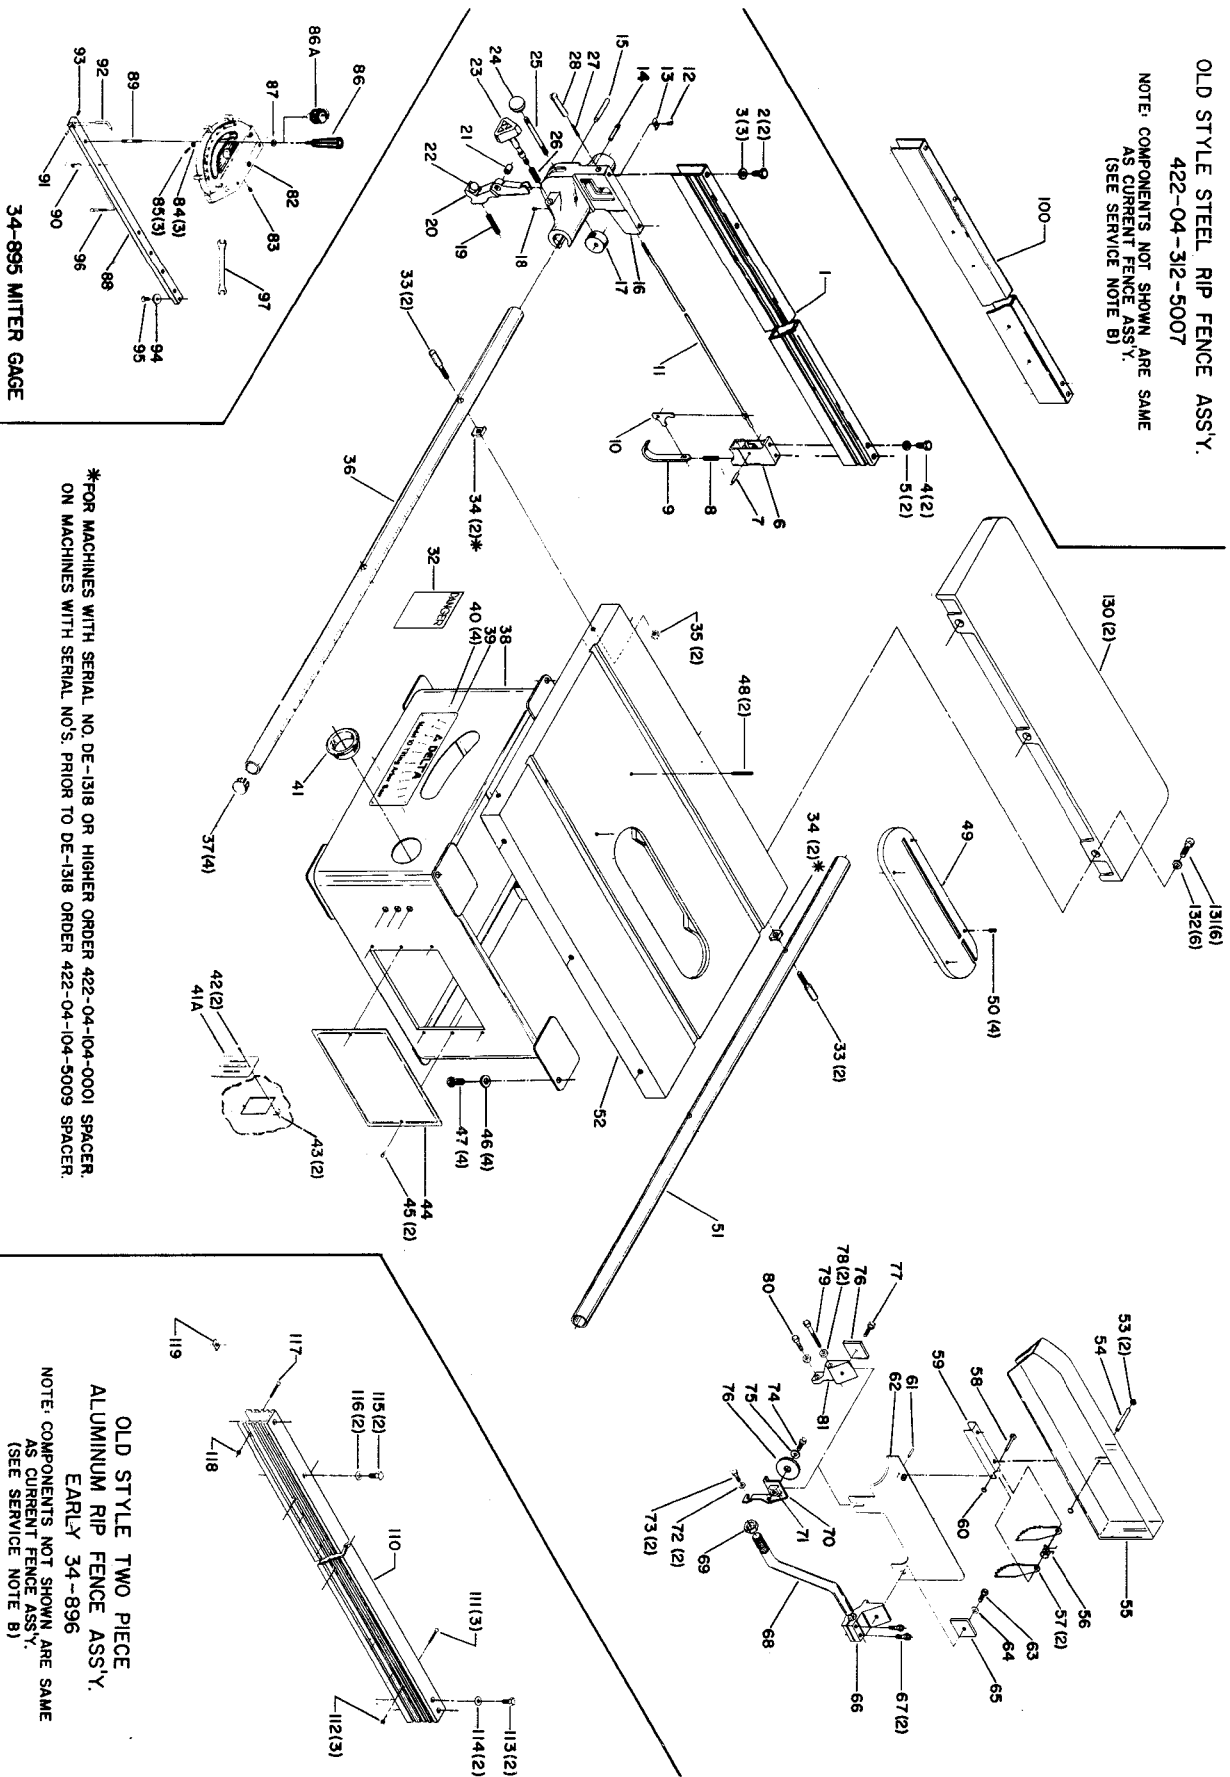

OLD STYLE STEEL RIP FENCE ASS'Y.

422-04-312-5007

NOTE: COMPONENTS NOT SHOWN ARE SAME AS CURRENT FENCE ASS'Y. (SEE SERVICE NOTE B)

34-895 MITER GAGE

OLD STYLE TWO PIECE ALUMINUM RIP FENCE ASS'Y.
EARLY 34-896
NOTE: COMPONENTS NOT SHOWN ARE SAME AS CURRENT FENCE ASS'Y. (SEE SERVICE NOTE B)

*FOR MACHINES WITH SERIAL NO. DE-1318 OR HIGHER ORDER 422-04-104-0001 SPACER. ON MACHINES WITH SERIAL NO'S. PRIOR TO DE-1318 ORDER 422-04-104-5009 SPACER.