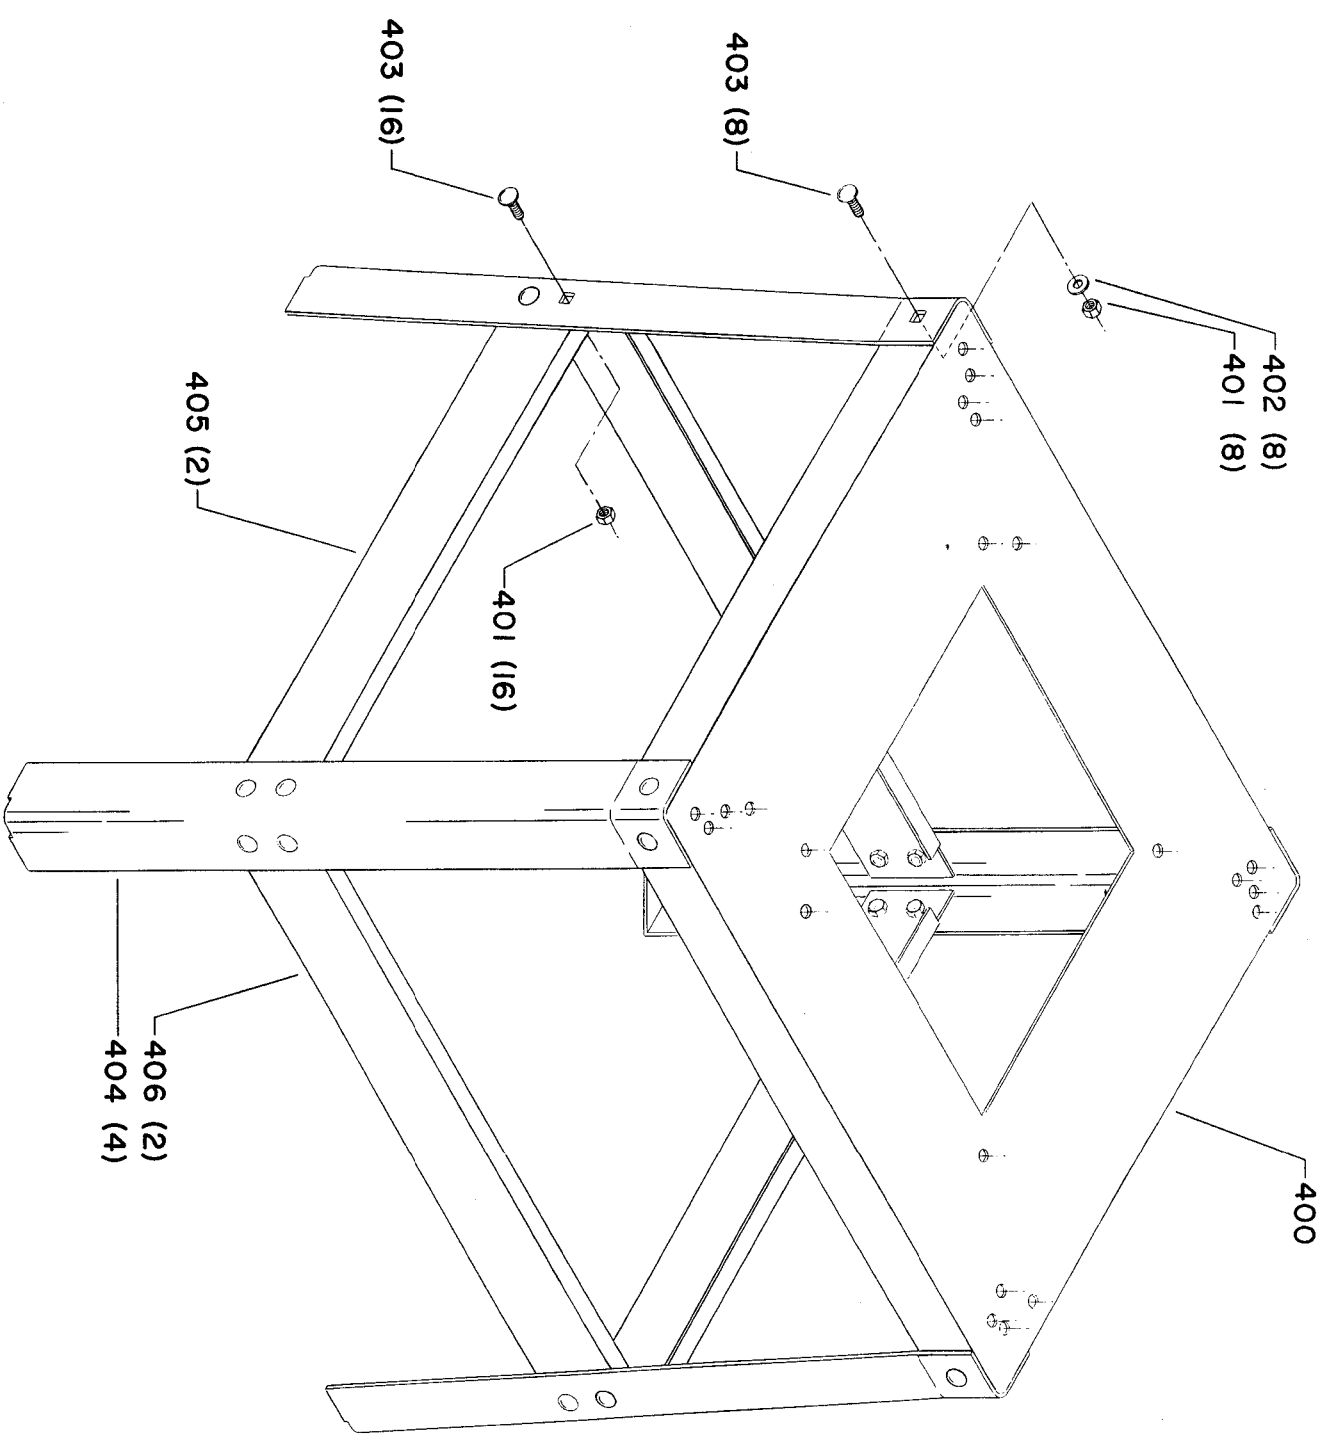

*FOR MACHINES WITH SERIAL NO. DE-1318 OR HIGHER ORDER 422-04-104-0001 SPACER. ON MACHINES WITH SERIAL NO'S. PRIOR TO DE-1318 ORDER 422-04-104-5009 SPACER.

Parts List for 34-400 Type 1

Item Number	Part Number	Description	Qty Required
1	422190430001	FENCE BODY	1
2	901010600677	CAP SCREW	2
3	904010331451	WASHER	3
4	901010600605	CAP SCREW	2
5	904010101604S	STEEL WASHER	2
6	422040105002	REAR SLIDE BLOCK	1
7	905040714459	STEEL PIN	1
8	928010414118	COIL SPRING	1
9	422040270001	HOOK	1
10	422040675001	LEVER	1
11	422041085001	ROD	1
12	491948-00	SCREW	1
13	951010207849	POINTER	1
14	422040715005	PIN	1
15	422040715004	PIN	1
16	422040125005	FRONT CLAMP BODY	1
16	422043125008	FRONT CLAMP	1
17	000000-00	No Longer Available	1
18	901041606218	SCREW	1
19	928010414123S	SPRING	1
20	422043275002	FRONT CLAMP SHOE	1
21	904080214550	RUBBER BUSHING	1
22	000000-00	No Longer Available	1
23	422043515002S	KNOB & PINION	1
24	931010114091	BALL HANDLE	1
25	422041115002	LEVER	1
26	928012015898	SPRING	1

Parts List for 34-400 Type 1

Item Number	Part Number	Description	Qty Required
27	928010215301	SPRING	1
28	422041055001	SLEEVE	1
32	422167540003	WARNING LABEL	1
33	422041125007	SPECIAL SCREW	4
34	422041040001	SPACER	4
34	422041045009	SADDLE BLOCK	4
35	902010101207	HEX NUT	2
36	422040550001	FRONT GUIDE RAIL	1
37	961010107462	END PLUG	4
38	000000-00	No Longer Available	1
39	000000-00	No Longer Available	1
40	1087794	RIVET	4
41	438010110020	INSULATOR	1
41	402040310001S	SWITCH OPENING COVER	1
42	901020100564	MACHINE SCREW	2
43	000000-00	No Longer Available	2
44	000000-00	No Longer Available	1
45	908460	SCREW	2
46	904100313826	WASHER	4
47	901010600680	CAP SCREW	4
48	000000-00	No Longer Available	2
49	34-154	STD INS 10IN CONT SW	1
50	901044615297	SCREW	4
51	422040550002	REAR GUIDE RAIL	1
52	000000-00	No Longer Available	1
53	1086388S	PUSH NUT CAP	2
54	1087811S	PIN	1