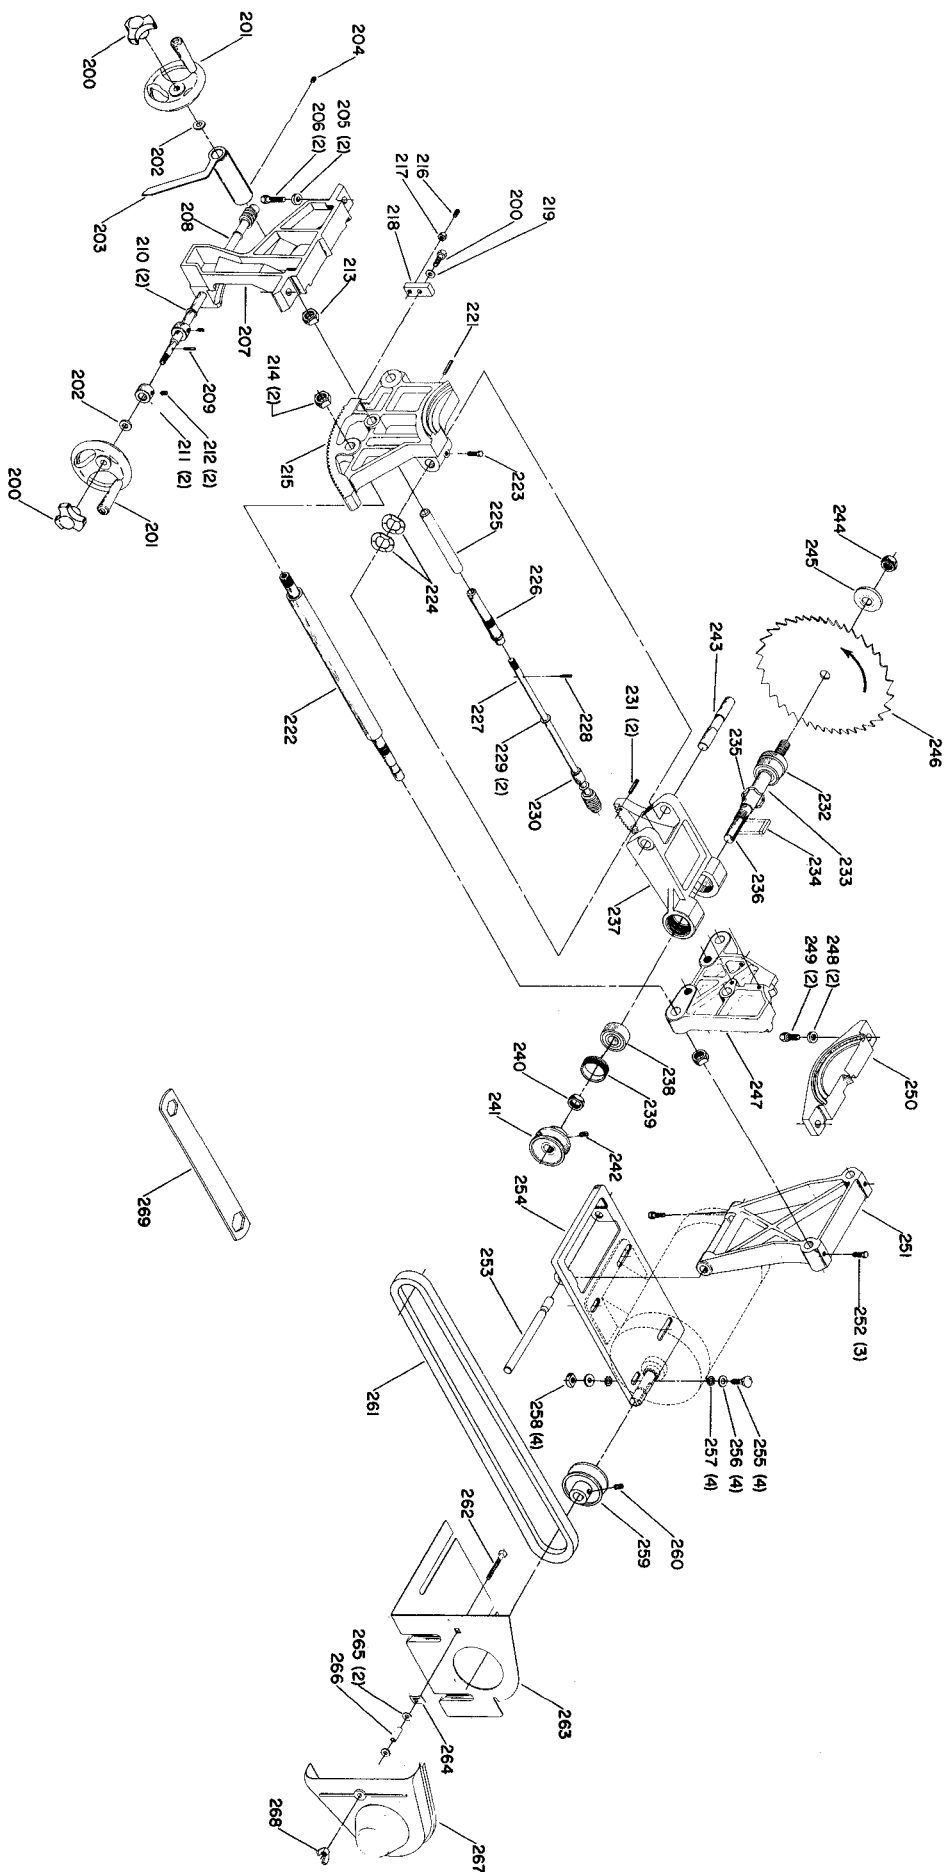

## Parts List for 34-348 Type 1

Item Number	Part Number	Description	Qty Required
1	000000-00	No Longer Available	1
2	901010600605	CAP SCREW	2
3	904010101604S	STEEL WASHER	2
4	901010609929	Use 901-01-060-0653	2
5	904010331451	WASHER	2
6	422163100004	CLAMP ASSY	1
7	1087212S	CLAMP	1
8	904010317720	WASHER	1
9	491948-00	SCREW	1
10	951010107802S	POINTER	1
11	1087531S	KNOB	1
12	5140010-69	WASHER	1
13	1087534	KNOB	1
14	422041085001	ROD	1
15	928010414118	COIL SPRING	1
16	422040675001	LEVER	1
17	422040105002	REAR SLIDE BLOCK	1
18	905040714459	STEEL PIN	1
19	422030270001	HOOK	1
20	000000-00	No Longer Available	1
21	901020100582	MACHINE SCREW	4
22	876960	WASHER - URETHANE	4
23	651028-00	EXTENSION WING	2
24	901010600664S	CAP SCREW	6
24	901010600681	CAP SCREW	6
25	904020101716	LOCK WASHER	6
26	902010101232	HEX NUT	6

## Parts List for 34-348 Type 1

Item Number	Part Number	Description	Qty Required
54	1086387S	PUSH NUT	1
55	1086337S	PIVOT BRACKET	1
56	000000-00	No Longer Available	1
57	905010106729S	PIN	1
58	000000-00	No Longer Available	1
59	000000-00	No Longer Available	1
60	5140010-69	WASHER	2
61	901010600612S	CAP SCREW	2
62	901010600649S	CAP SCREW	1
63	422030720001S	PLATE	1
64	000000-00	No Longer Available	1
65	904070105555S	FIBRE WSHR	1
66	000000-00	No Longer Available	1
67	000000-00	No Longer Available	1
68	901041509428S	SET SCREW	1
69	000000-00	No Longer Available	1
70	901072613237	STUD	1
71	000000-00	No Longer Available	1
72	905010331754	ROLL PIN	1
73	34-895	MITER GAUGE	1
74	422011120001S	SCREW	1
75	422010040004	USE 422-04-004-0001	1
76	000000-00	No Longer Available	1
77	400066030003S	ENVELOPE	1
78	400060790001	RETAINER	2
100	1087524	KNOB	1
101	904070105555S	FIBRE WSHR	1