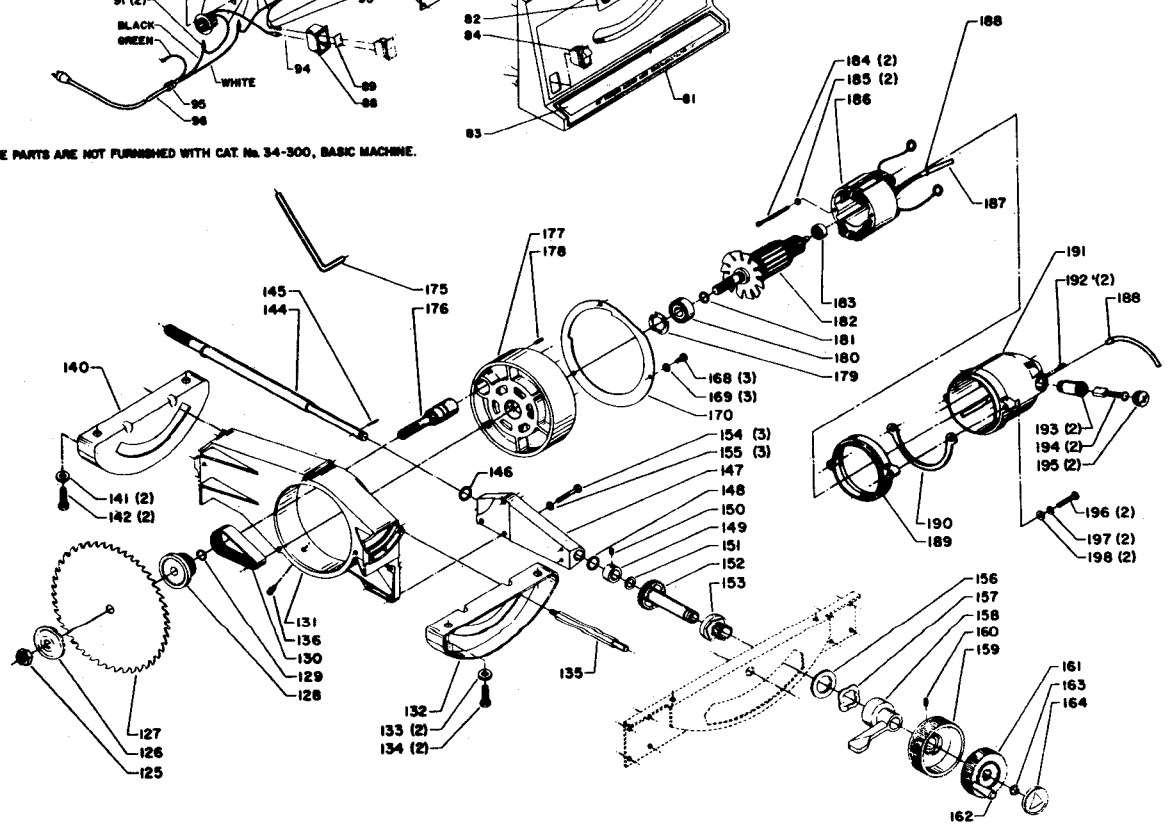

## Parts List for 34-300 Type 2 After S/N DW-7200

Item Number	Part Number	Description	Qty Required
2	901020100582	MACHINE SCREW	4
3	876960	WASHER - URETHANE	4
4	422160550004	REAR GUIDE RAIL	1
5	422031120003	SPECIAL SCREW	1
6	000000-00	No Longer Available	1
8	000000-00	No Longer Available	1
9	000000-00	No Longer Available	1
10	000000-00	No Longer Available	1
11	422031120003	SPECIAL SCREW	2
12	422160550004	REAR GUIDE RAIL	1
15	1087534	KNOB	1
16	904010101603	STEEL WASHER	1
17	422163100004	CLAMP ASSY	1
18	1087531	KNOB	1
19	000000-00	No Longer Available	1
20	1087212	CLAMP	1
21	904010317720	WASHER	1
22	491948-00	SCREW	1
23	951010107802	POINTER	1
24	901010600677	CAP SCREW	2
25	904010331451	WASHER	1
26	000000-00	No Longer Available	1
26	422163430002	USE 422-16-343-0007	1
27	901010600605	CAP SCREW	2
28	904010101604	STEEL WASHER	2
29	422040105002	REAR SLIDE BLOCK	1
30	905040714459	STEEL PIN	1

## Parts List for 34-300 Type 2 After S/N DW-7200

Item Number	Part Number	Description	Qty Required
31	422030270001	HOOK	1
32	928010414118	COIL SPRING	1
33	422041085001	ROD	1
34	422040675001	LEVER	1
39	000000-00	No Longer Available	1
44	422160630001	Use 416-01-074-0001	1
46	904010101620	WASHER	1
47	000000-00	No Longer Available	1
48	000000-00	No Longer Available	1
49	000000-00	No Longer Available	1
50	901061317359	SELF TAP SCREW	1
51	000000-00	No Longer Available	1
52	000000-00	No Longer Available	1
53	422160170002	BUSHING	1
54	904010317720	WASHER	1
55	901020500721	MACHINE SCREW	1
56	34-895	MITER GAUGE	1
57	422011120001	SCREW	1
58	901041509428	SET SCREW	3
59	901020100554	MACHINE SCREW	3
60	000000-00	No Longer Available	1
61	000000-00	No Longer Available	1
62	904020201704	LOCK WASHER	4
63	901010600640	CAP SCREW	4
64	000000-00	No Longer Available	1
65	000000-00	No Longer Available	1
66	000000-00	No Longer Available	1