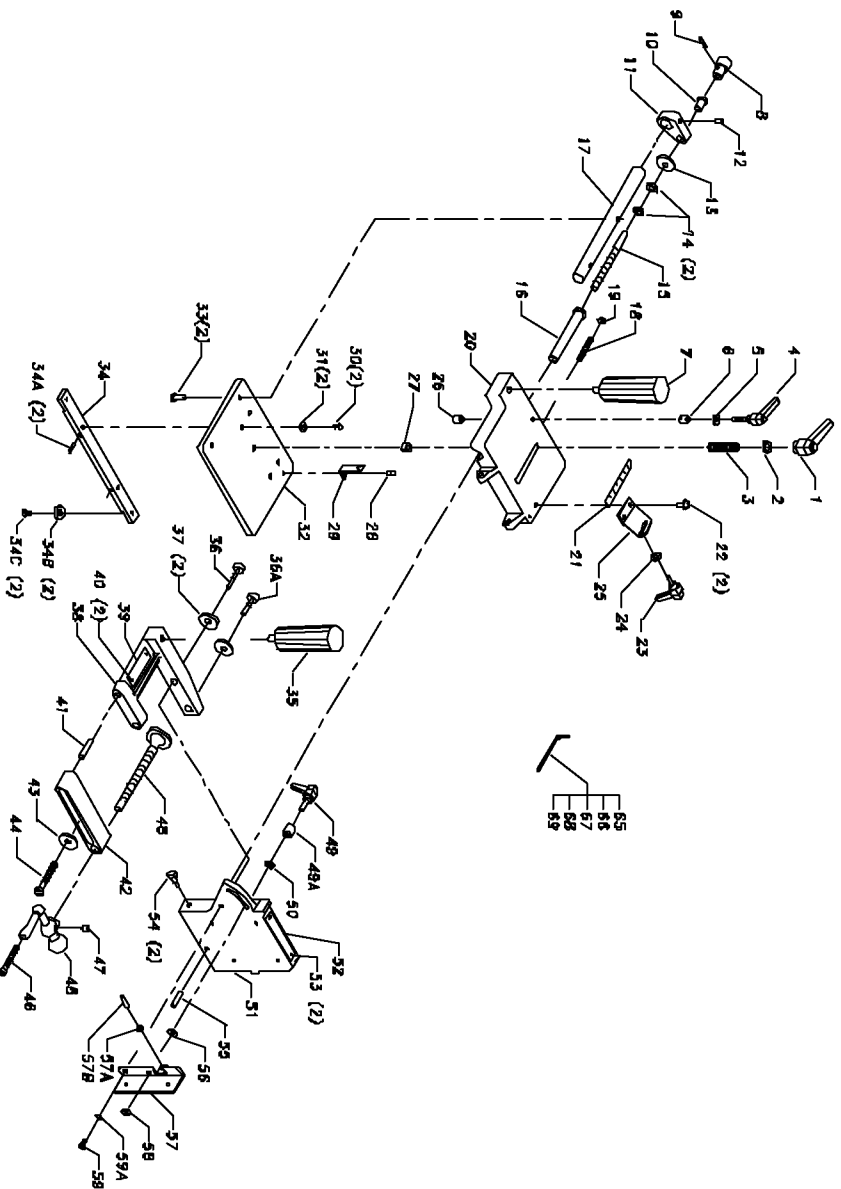

## Parts List for 34-183 Type 1

Item Number	Part Number	Description	Qty Required
1	1345960	LOCK LEVER	1
2	488822-00	FLAT WASHER	1
3	1345961	STUD	1
4	000000-00	No Longer Available	1
5	1246140	FL WASHER	1
6	1345958	LOCK BUSHING	1
7	1345957	HANDLE	1
8	1345951	KNOB	1
9	1246184	ROLL PIN	1
10	1345952	BUSHING	1
11	1345953	BRACKET	1
12	1243321	SCREW	1
13	1345954	NYLON WASHER	1
14	1345955	HEX NUT	1
15	1345956	SHAFT	1
16	1345977	GUIDE BUSHING	1
17	1345976	GUIDE ROD	1
18	1345979	SCREW	1
19	1345980	NUT	1
20	000000-00	No Longer Available	1
21	000000-00	No Longer Available	1
22	1343053	SCREW	1
23	000000-00	No Longer Available	1
24	1246140	FL WASHER	1
25	1345963	BRACKET	1
26	1345981	BUSHING	1
27	491964-00	NUT	1

## Parts List for 34-183 Type 1

Item Number	Part Number	Description	Qty Required
28	488855-00	SCREW	1
29	1345982	POINTER	1
30	1345983	SCREW	1
31	488874-00	LOCK WASHER	1
32	000000-00	No Longer Available	1
33	1246015	CAP SCREW	1
34	900349	GUIDE BAR	1
34	1343670	SPECIAL SCREW	1
34	422040720001S	PLATE	1
34	1342000	SCREW	1
35	1345957	HANDLE	1
36	1243561	SCREW	1
36	1246100	CAP SCREW	1
37	1243360	LOCKWASHER	1
38	000000-00	No Longer Available	1
39	1345984	WARNING LABEL	1
40	1310016	DR. SCREW	1
41	905010105091	PIN	1
42	1345969	CLAMP ARM	1
43	1345971	WASHER	1
44	1246006	CAP SCREW	1
45	1345970	HANDLE	1
46	1310153	SCREW	1
47	1243339	SCREW	1
48	1345968	CARRIAGE HEAD SCREW	1
49	000000-00	No Longer Available	1
49	1340138	LOCK LEVER	1

## Parts List for 34-183 Type 1

Item Number	Part Number	Description	Qty Required
50	1246140	FL WASHER	1
51	000000-00	No Longer Available	1
52	1345985	NAMEPLATE	1
53	1310016	DR. SCREW	1
54	1345972	SPECIAL SCREW	1
55	1246124	SET SCREW	1
56	1246140	FL WASHER	1
57	1345966	STOP	1
57	1243395	HEX NUT	1
57	1344042	SET SCREW	1
58	1342697	M6 SQ NUT	1
59	1345967	SPECIAL SCREW	1
59	1341438	WASHER	1
65	428061010002	3MM HEX WRENCH	1
66	422291010002	4MM HEX WRENCH	1
67	491940-00	HEX WRENCH	1
68	422301010002	HEX WRENCH	1
69	891903	HEX WRENCH 2.5MM	1