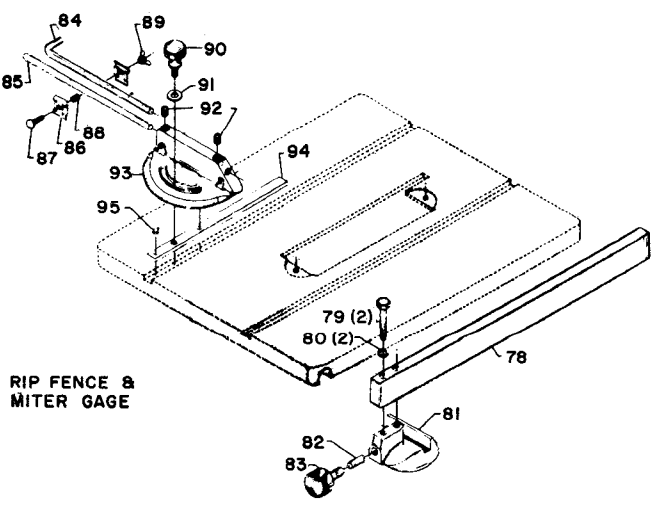

96

RIP FENCE & MITER GAGE

BLADE GUARD, SPLITTER & ANTI-KICKBACK ATTACHMENT

Parts List for 34-111 Type 1

Item Number	Part Number	Description	Qty Required
1	000000-00	No Longer Available	1
2	901020300466	MACHINE SCREW	2
3	000000-00	No Longer Available	1
4	000000-00	No Longer Available	1
5	901010600607S	SCREW	1
6	904020101703S	LOCK WASHER	4
7	000000-00	No Longer Available	1
8	901042601528S	THUMB SCREW	1
9	000000-00	No Longer Available	1
10	901010600605	CAP SCREW	4
11	000000-00	No Longer Available	1
12	000000-00	No Longer Available	1
13	904010101610S	STEEL WASHER	1
14	491948-00	SCREW	1
15	000000-00	No Longer Available	1
16	901041500206	SET SCREW	1
17	000000-00	No Longer Available	1
18	901041500206	SET SCREW	1
19	000000-00	No Longer Available	1
20	000000-00	No Longer Available	1
21	920750112796	BUSHING	1
22	000000-00	No Longer Available	1
23	901064502252	DRIVE SCREW	4
24	491948-00	SCREW	1
25	5140010-69	WASHER	1
26	000000-00	No Longer Available	1
28	000000-00	No Longer Available	1

Parts List for 34-111 Type 1

Item Number	Part Number	Description	Qty Required
29	000000-00	No Longer Available	1
30	904070115711	FIBER WASHER	1
31	000000-00	No Longer Available	1
32	901041500206	SET SCREW	1
33	000000-00	No Longer Available	1
34	000000-00	No Longer Available	1
35	901041500205	SET SCREW	1
36	904070105567	FIBRE WASHER	1
37	5140010-69	WASHER	1
38	491957-00	LOCK WASHER	1
39	901010600611S	CAP SCREW	1
40	000000-00	No Longer Available	1
41	489170-00	FLANGE	1
42	902012012571S	HEX NUT	1
43	000000-00	No Longer Available	1
44	491948-00	SCREW	2
45	000000-00	No Longer Available	1
46	000000-00	No Longer Available	1
47	000000-00	No Longer Available	1
48	901064502252	DRIVE SCREW	2
49	000000-00	No Longer Available	1
50	489026-00	HEX NUT	1
51	422040755001S	POINTER	1
52	5140010-69	WASHER	1
53	901020100502	MACHINE SCREW	1
54	901040200301	USE 901-04-150-0208	2
55	000000-00	No Longer Available	1