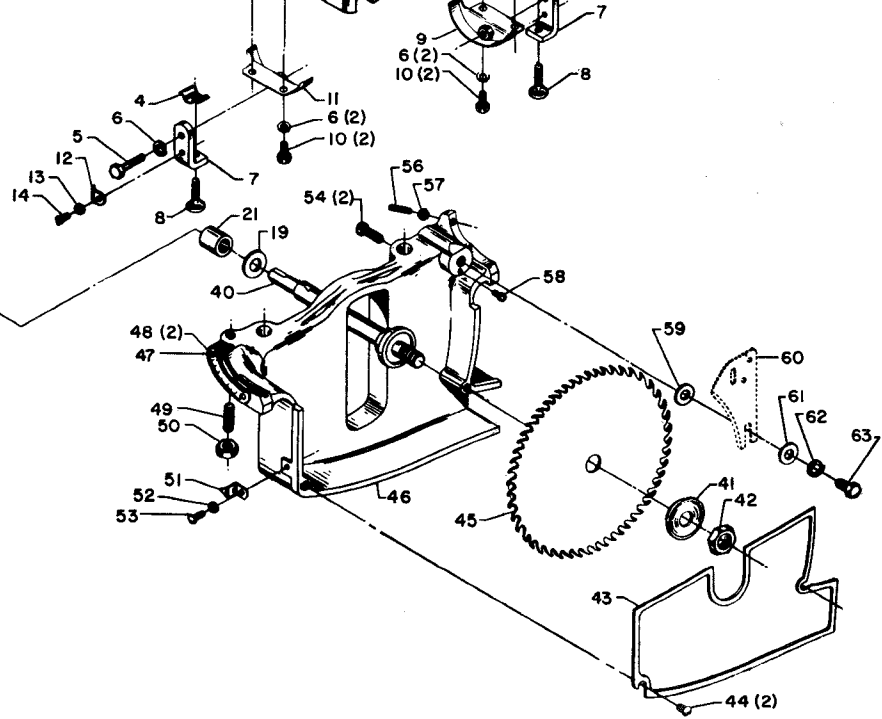

96

RIP FENCE & MITER GAGE

BLADE GUARD, SPLITTER & ANTI-KICKBACK ATTACHMENT

Parts List for 34-111 Type 1

Item Number	Part Number	Description	Qty Required
1	000000-00	No Longer Available	1
2	901020300466	MACHINE SCREW	2
3	000000-00	No Longer Available	1
4	000000-00	No Longer Available	1
5	901010600607S	SCREW	1
6	904020101703S	LOCK WASHER	4
7	000000-00	No Longer Available	1
8	901042601528S	THUMB SCREW	1
9	000000-00	No Longer Available	1
10	901010600605	CAP SCREW	4
11	000000-00	No Longer Available	1
12	000000-00	No Longer Available	1
13	904010101610S	STEEL WASHER	1
14	491948-00	SCREW	1
15	000000-00	No Longer Available	1
16	901041500206	SET SCREW	1
17	000000-00	No Longer Available	1
18	901041500206	SET SCREW	1
19	000000-00	No Longer Available	1
20	000000-00	No Longer Available	1
21	920750112796	BUSHING	1
22	000000-00	No Longer Available	1
23	901064502252	DRIVE SCREW	4
24	491948-00	SCREW	1
25	5140010-69	WASHER	1
26	000000-00	No Longer Available	1
28	000000-00	No Longer Available	1

Parts List for 34-111 Type 1

Item Number	Part Number	Description	Qty Required
29	000000-00	No Longer Available	1
30	904070115711	FIBER WASHER	1
31	000000-00	No Longer Available	1
32	901041500206	SET SCREW	1
33	000000-00	No Longer Available	1
34	000000-00	No Longer Available	1
35	901041500205	SET SCREW	1
36	904070105567	FIBRE WASHER	1
37	5140010-69	WASHER	1
38	491957-00	LOCK WASHER	1
39	901010600611S	CAP SCREW	1
40	000000-00	No Longer Available	1
41	489170-00	FLANGE	1
42	902012012571S	HEX NUT	1
43	000000-00	No Longer Available	1
44	491948-00	SCREW	2
45	000000-00	No Longer Available	1
46	000000-00	No Longer Available	1
47	000000-00	No Longer Available	1
48	901064502252	DRIVE SCREW	2
49	000000-00	No Longer Available	1
50	489026-00	HEX NUT	1
51	422040755001S	POINTER	1
52	5140010-69	WASHER	1
53	901020100502	MACHINE SCREW	1
54	901040200301	USE 901-04-150-0208	2
55	000000-00	No Longer Available	1