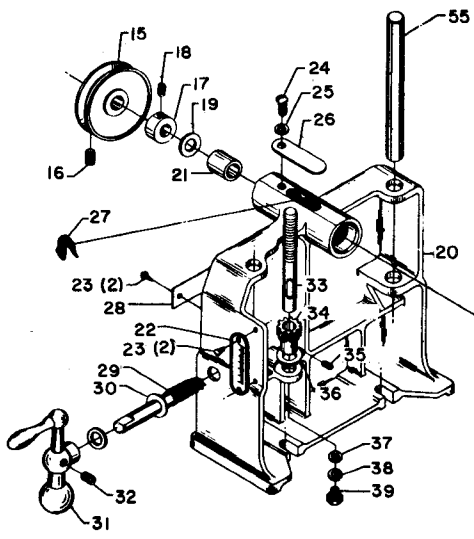

96

RIP FENCE & MITER GAGE

BLADE GUARD, SPLITTER & ANTI-KICKBACK ATTACHMENT

Parts List for 34-111 Type 1

Item Number	Part Number	Description	Qty Required
1	000000-00	No Longer Available	1
2	901020300466	MACHINE SCREW	2
3	000000-00	No Longer Available	1
4	000000-00	No Longer Available	1
5	901010600607S	SCREW	1
6	904020101703S	LOCK WASHER	4
7	000000-00	No Longer Available	1
8	901042601528S	THUMB SCREW	1
9	000000-00	No Longer Available	1
10	901010600605	CAP SCREW	4
11	000000-00	No Longer Available	1
12	000000-00	No Longer Available	1
13	904010101610S	STEEL WASHER	1
14	491948-00	SCREW	1
15	000000-00	No Longer Available	1
16	901041500206	SET SCREW	1
17	000000-00	No Longer Available	1
18	901041500206	SET SCREW	1
19	000000-00	No Longer Available	1
20	000000-00	No Longer Available	1
21	920750112796	BUSHING	1
22	000000-00	No Longer Available	1
23	901064502252	DRIVE SCREW	4
24	491948-00	SCREW	1
25	5140010-69	WASHER	1
26	000000-00	No Longer Available	1
28	000000-00	No Longer Available	1

Parts List for 34-111 Type 1

Item Number	Part Number	Description	Qty Required
29	000000-00	No Longer Available	1
30	904070115711	FIBER WASHER	1
31	000000-00	No Longer Available	1
32	901041500206	SET SCREW	1
33	000000-00	No Longer Available	1
34	000000-00	No Longer Available	1
35	901041500205	SET SCREW	1
36	904070105567	FIBRE WASHER	1
37	5140010-69	WASHER	1
38	491957-00	LOCK WASHER	1
39	901010600611S	CAP SCREW	1
40	000000-00	No Longer Available	1
41	489170-00	FLANGE	1
42	902012012571S	HEX NUT	1
43	000000-00	No Longer Available	1
44	491948-00	SCREW	2
45	000000-00	No Longer Available	1
46	000000-00	No Longer Available	1
47	000000-00	No Longer Available	1
48	901064502252	DRIVE SCREW	2
49	000000-00	No Longer Available	1
50	489026-00	HEX NUT	1
51	422040755001S	POINTER	1
52	5140010-69	WASHER	1
53	901020100502	MACHINE SCREW	1
54	901040200301	USE 901-04-150-0208	2
55	000000-00	No Longer Available	1