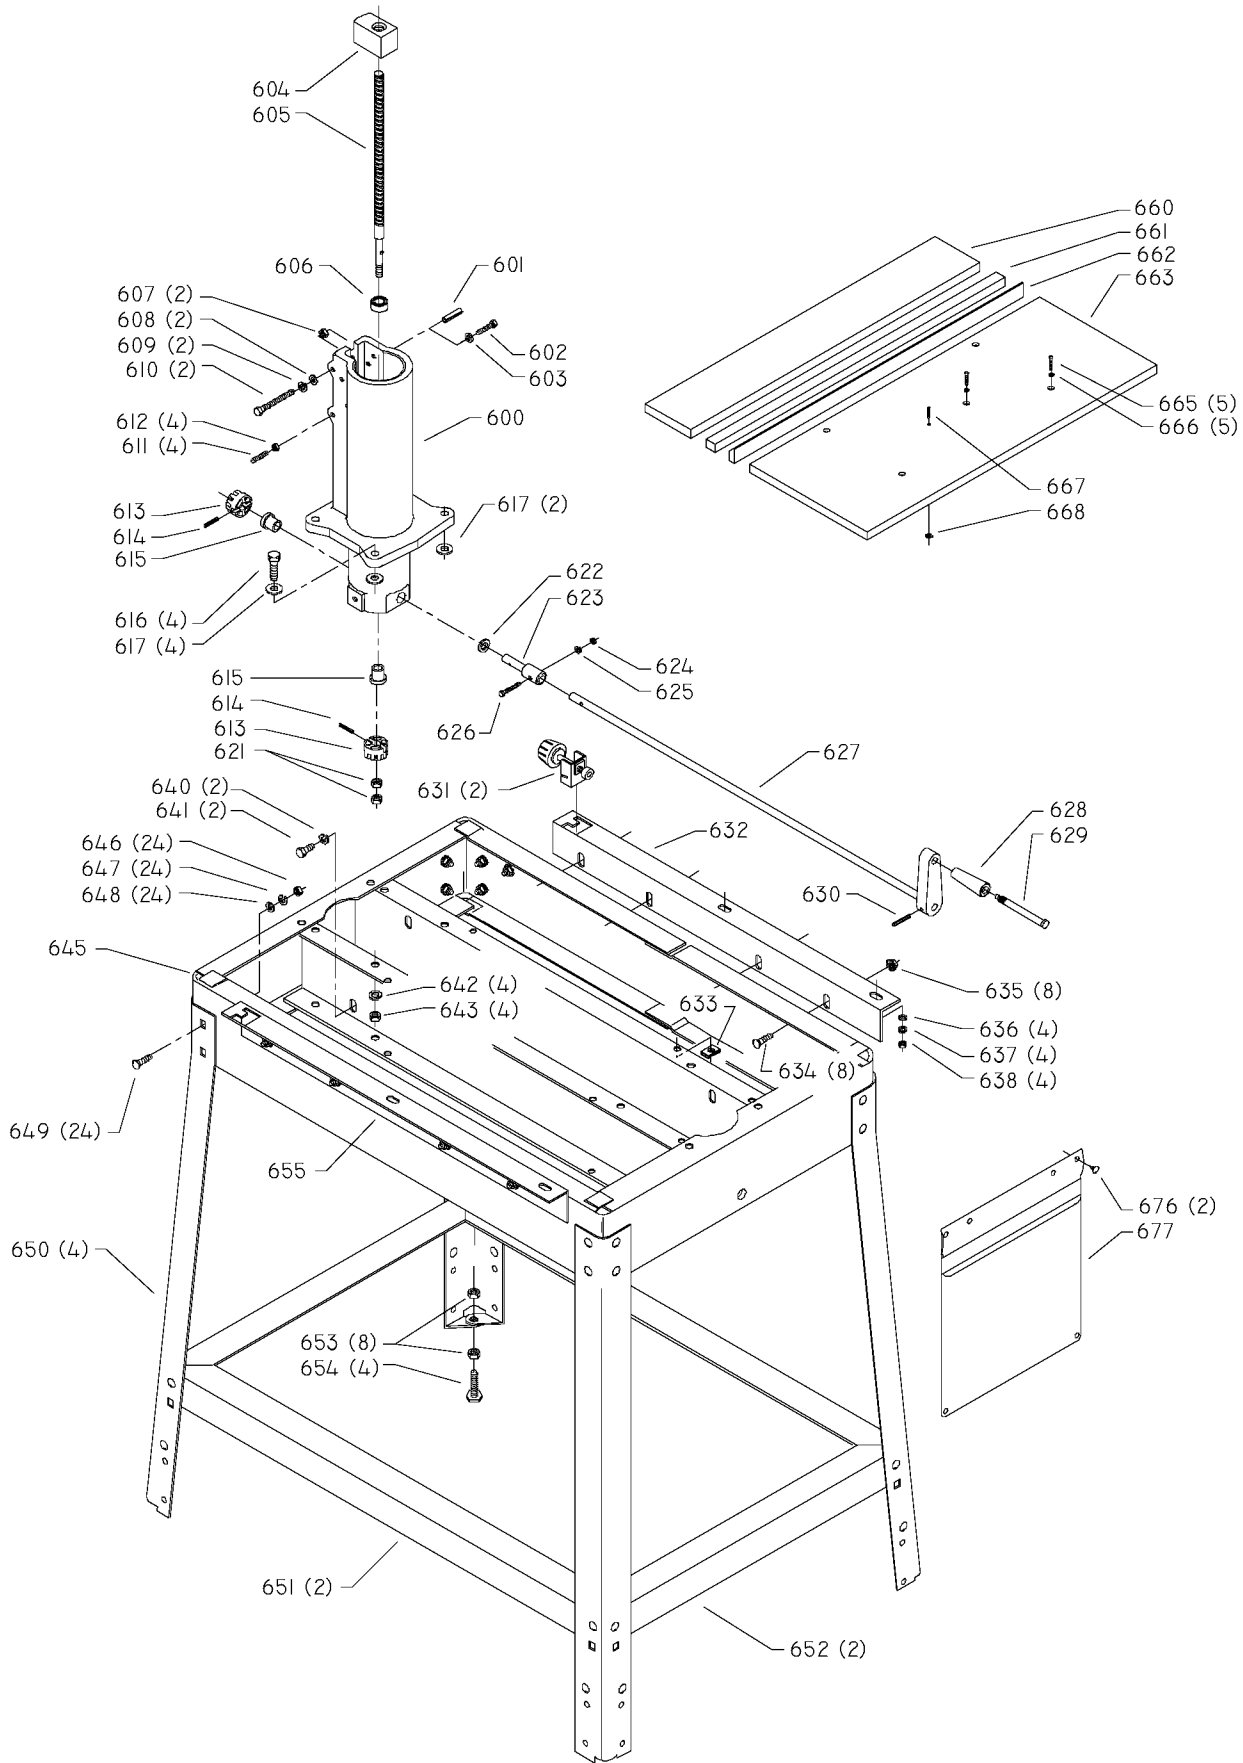

**SERVICE NOTE:**

B – For early/current determination, count the number of anti-kick back fingers. Early models had 4 fingers, current models have 6 fingers. Parts denoted as early or current are not interchangeable on an individual basis.

## Parts List for 33-990 Type 1

Item Number	Part Number	Description	Qty Required
1	901024531123S	SCREW	3
2	424121320006	MITER CAP	1
3	901030122144	SCREW	1
5	424120750005	POINTER	1
6	901064502250S	DRIVE SCREW	3
7	000000-00	No Longer Available	1
8	000000-00	No Longer Available	3
9	000000-00	No Longer Available	1
10	438013020384S	CORD	1
11	438010040075	STRAIN RELIEF	1
12	901024531123S	SCREW	2
13	000000-00	No Longer Available	1
14	424120880002	STOP	1
15	000000-00	No Longer Available	1
16	905010102733	ROLL PIN	1
17	905010102733	ROLL PIN	1
18	904010101638	STEEL WASHER	1
19	000000-00	No Longer Available	1
20	000000-00	No Longer Available	1
21	438010040063	HEYCO BUSHINGS	1
22	901024531123S	SCREW	8
23	000000-00	No Longer Available	1
24	000000-00	No Longer Available	1
25	000000-00	No Longer Available	1
26	424120010007	ADAPTER	1
27	901024531123S	SCREW	2
28	424120200001	END CAP	1

## Parts List for 33-990 Type 1

Item Number	Part Number	Description	Qty Required
29	000000-00	No Longer Available	1
30	424120270004	CLAMP	1
31	901042931395	NYLOC SET-SCREW	2
32	905010102712	ROLL PIN	1
33	000000-00	No Longer Available	1
34	424123300006	COLUMN ASSY	1
35	901030100770	CAP SCREW	2
36	904020101703S	LOCK WASHER	2
40	424120790014	PIVOT BOLT - 1/2X28	1
41	927010102607	KEY	1
42	904010101636S	WASHER	1
43	424120880003	STOP	1
44	905010119301S	ROLL PIN	1
45	424121220004S	SPRING	1
46	000000-00	No Longer Available	1
47	902010101300S	HEX NUT	4
48	904020101703S	LOCK WASHER	4
49	904010101620S	WASHER	4
50	424120420001	ECCENTRIC	2
51	424120800002	BEARING	2
52	901010600609S	CAP SCREW	4
53	424120800004S	BEARING	2
54	424120570003	ROLLER HEAD	2
55	424120750001	POINTER	2
56	492056-00	WASHER	2
57	901051631126S	SCREW	2
58	904010315734	SPEC WSHR	1