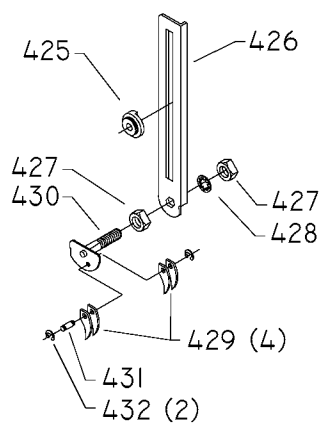

GUARD ASSEMBLY

(Early Models Only, With Serial Nos Lower Than 94E00000)