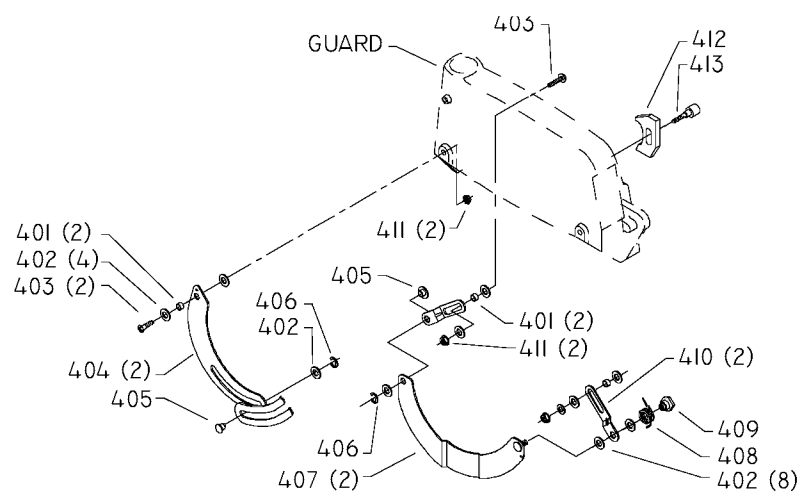

**SERVICE NOTE:**

B – For early/current determination, count the number of anti-kick back fingers. Early models had 4 fingers, current models have 6 fingers. Parts denoted as early or current are not interchangeable on an individual basis.

## Parts List for 33-990 Type 1

Item Number	Part Number	Description	Qty Required
1	901024531123S	SCREW	3
2	424121320006	MITER CAP	1
3	901030122144	SCREW	1
5	424120750005	POINTER	1
6	901064502250S	DRIVE SCREW	3
7	000000-00	No Longer Available	1
8	000000-00	No Longer Available	3
9	000000-00	No Longer Available	1
10	438013020384S	CORD	1
11	438010040075	STRAIN RELIEF	1
12	901024531123S	SCREW	2
13	000000-00	No Longer Available	1
14	424120880002	STOP	1
15	000000-00	No Longer Available	1
16	905010102733	ROLL PIN	1
17	905010102733	ROLL PIN	1
18	904010101638	STEEL WASHER	1
19	000000-00	No Longer Available	1
20	000000-00	No Longer Available	1
21	438010040063	HEYCO BUSHINGS	1
22	901024531123S	SCREW	8
23	000000-00	No Longer Available	1
24	000000-00	No Longer Available	1
25	000000-00	No Longer Available	1
26	424120010007	ADAPTER	1
27	901024531123S	SCREW	2
28	424120200001	END CAP	1

## Parts List for 33-990 Type 1

Item Number	Part Number	Description	Qty Required
29	000000-00	No Longer Available	1
30	424120270004	CLAMP	1
31	901042931395	NYLOC SET-SCREW	2
32	905010102712	ROLL PIN	1
33	000000-00	No Longer Available	1
34	424123300006	COLUMN ASSY	1
35	901030100770	CAP SCREW	2
36	904020101703S	LOCK WASHER	2
40	424120790014	PIVOT BOLT - 1/2X28	1
41	927010102607	KEY	1
42	904010101636S	WASHER	1
43	424120880003	STOP	1
44	905010119301S	ROLL PIN	1
45	424121220004S	SPRING	1
46	000000-00	No Longer Available	1
47	902010101300S	HEX NUT	4
48	904020101703S	LOCK WASHER	4
49	904010101620S	WASHER	4
50	424120420001	ECCENTRIC	2
51	424120800002	BEARING	2
52	901010600609S	CAP SCREW	4
53	424120800004S	BEARING	2
54	424120570003	ROLLER HEAD	2
55	424120750001	POINTER	2
56	492056-00	WASHER	2
57	901051631126S	SCREW	2
58	904010315734	SPEC WSHR	1