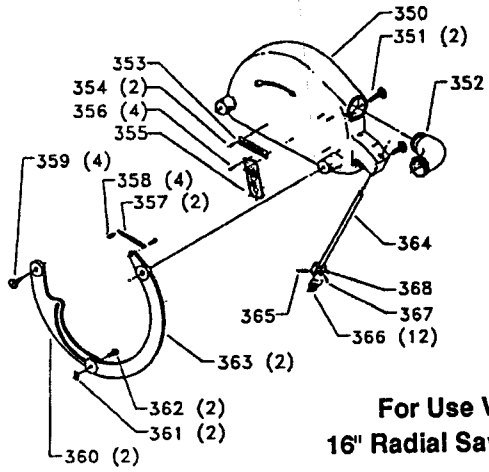

**For Use With
16" Radial Saws Only**