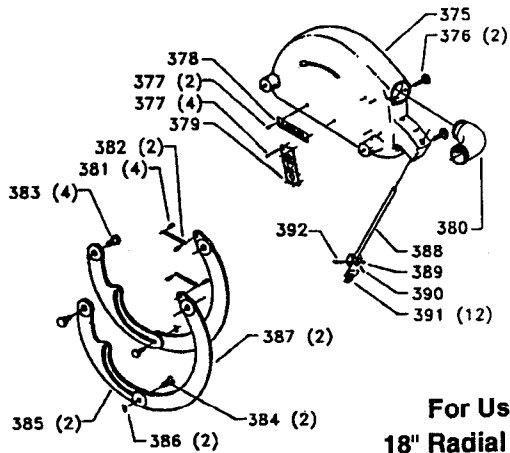

**For Use With
18" Radial Saws Only**