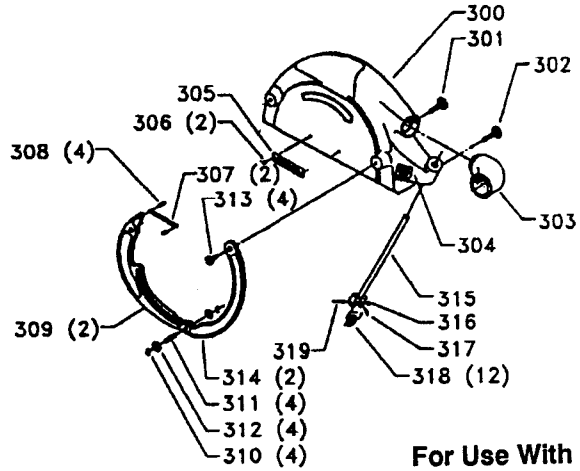

**For Use With
14" Radial Saws Only**