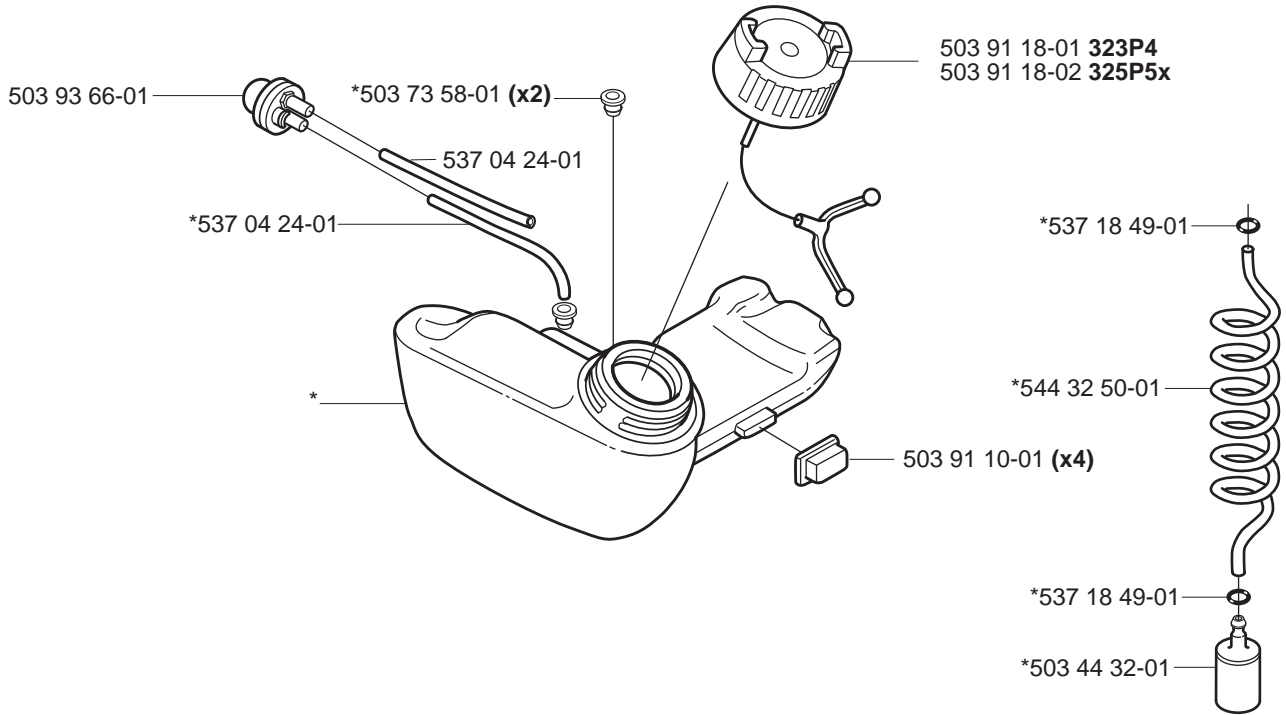

G *compl 537 06 86-02