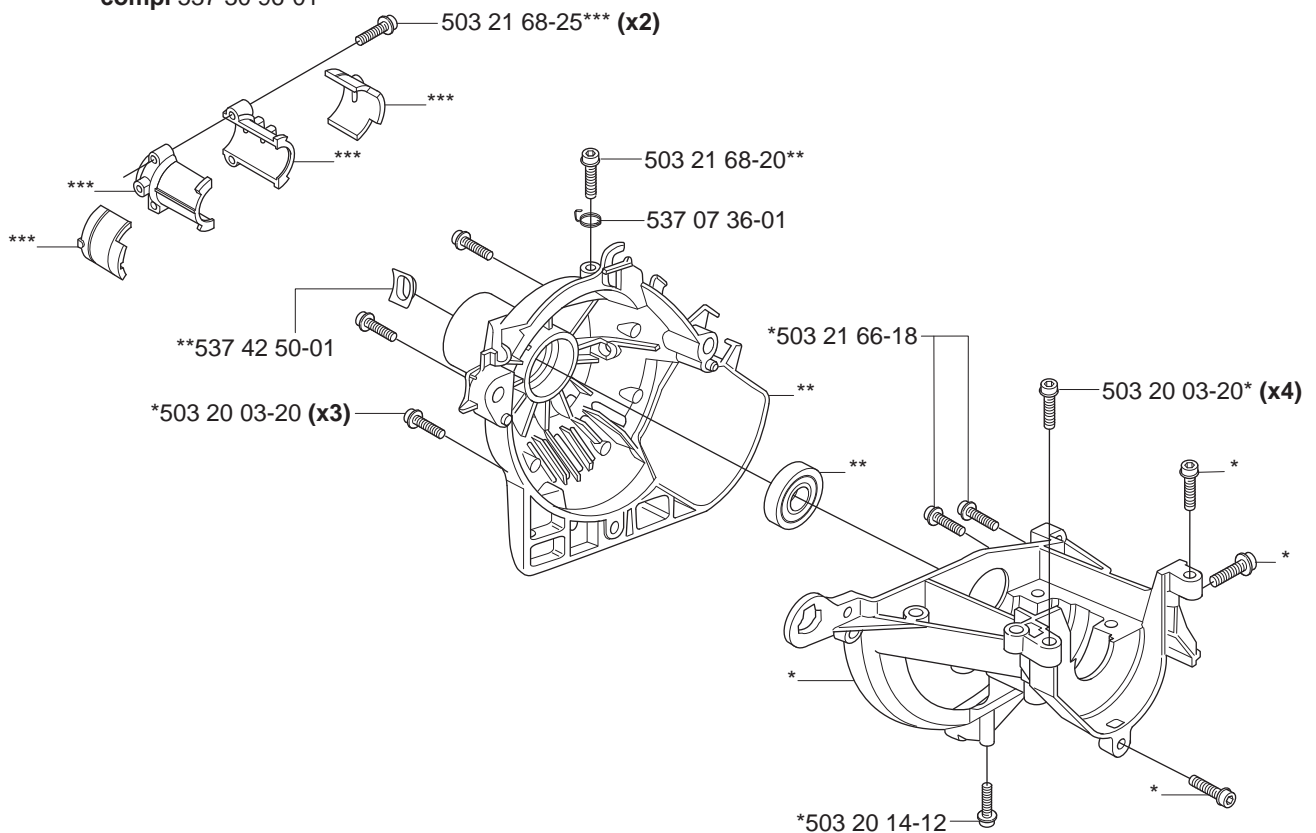

B 325P5x

B Saw Attachment

B Saw Attachment
*compl 537 19 58-01

537 19 84-01

C

D

503 98 12-38 325P5x

503 98 12-39 323P4

*compl 537 16 19-01 323P4

**compl 537 03 20-08

**K**

*compl 537 04 11-02

**compl 537 04 12-05

***compl 537 30 96-01

L

*compl 503 85 24-74

537 38 89-01

P Saw Attachment L=1100mm
compl 537 18 33-16
compl 537 18 33-17 (USA)

537 21 62-01
537 21 62-02 (USA)

537 38 89-01