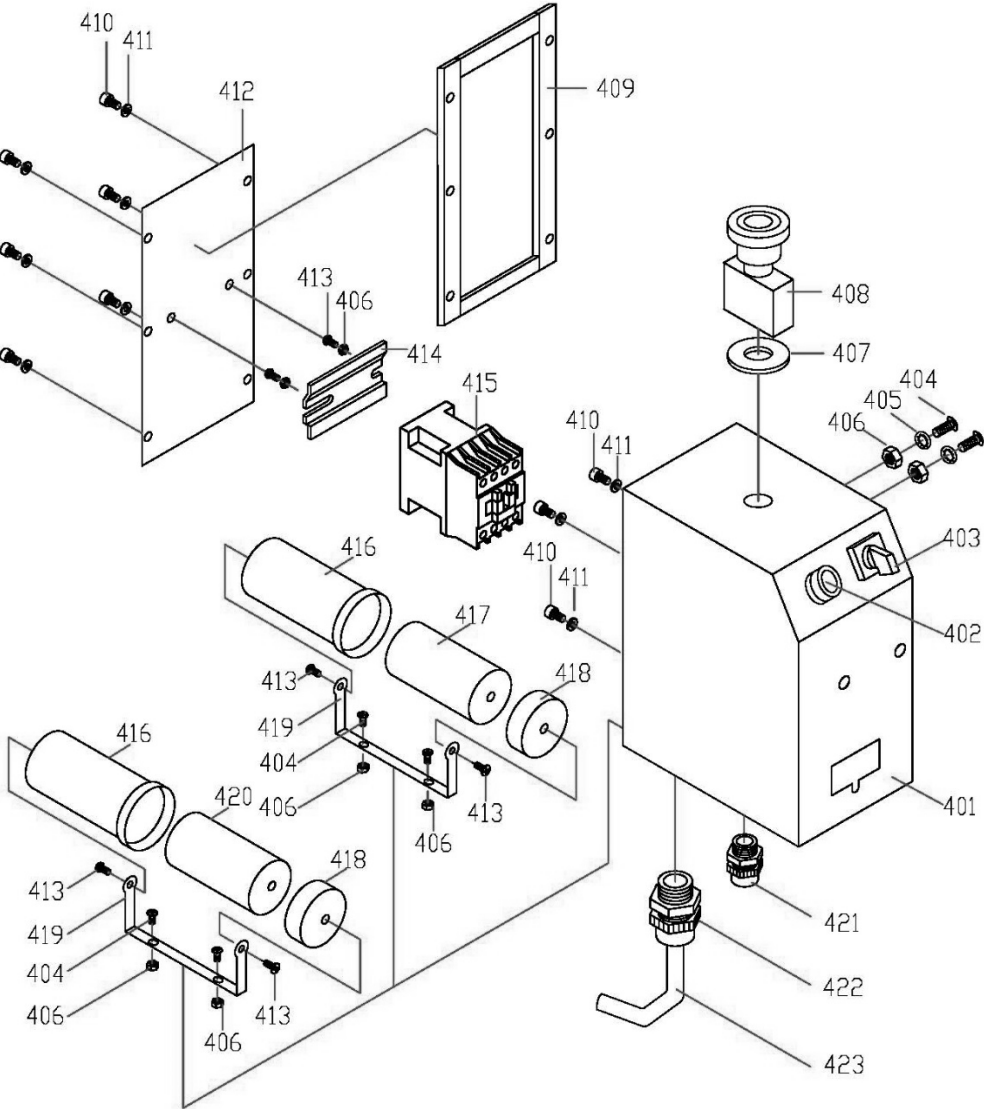

13.5.1 Electrical – Exploded View

13.5.2 Electrical – Parts List

Index No.	Part No.	Description	Size	Qty
401	BDB919-401	Electrical Box		1
402	BDB919-402	Button LAY37(PBC)-C		1
403	BDB919-403	Switch ZH-A		1
404	TS-2244122	Socket Hd Button Screw	M4-0.7X12	6
405	BDB919-405	Dentiform Gasket	4mm	2
406	TS-1540021	Hex Nut	M4	8
407	BDB919-407	Washer		1
408	BDB919-408	E-Stop Button LA125H	BE102C	1
409	BDB919-409	Rubber Gasket	2X15mm	1
410	TS-1502011	Hex Socket Hd Cap Screw	M5-0.8x8	9
411	TS-1550031	Flat Washer	5mm	9
412	BDB919-412	Electrical Box Cover		1
413	F009875	Socket Hd Button Screw	M4-0.7X8	6
414	BDB919-414	DIN Rail Upper		1
415	BDB919-415	Contactora Delixi	CJX21210-110V	1
416	BDB919-416	Capacitor Cover		2
417	BDB919-417	Capacitor	20 mF	1
418	BDB919-418	Cap		2
419	BDB919-419	Clip		2
420	BDB919-420	Capacitor	100 mF	1
421	SR-PG9	Strain Relief	PG 9	1
422	SR-PG16	Strain Relief	PG16	1
423	BDB919-423	Power Cord	3X1.31mm²	1