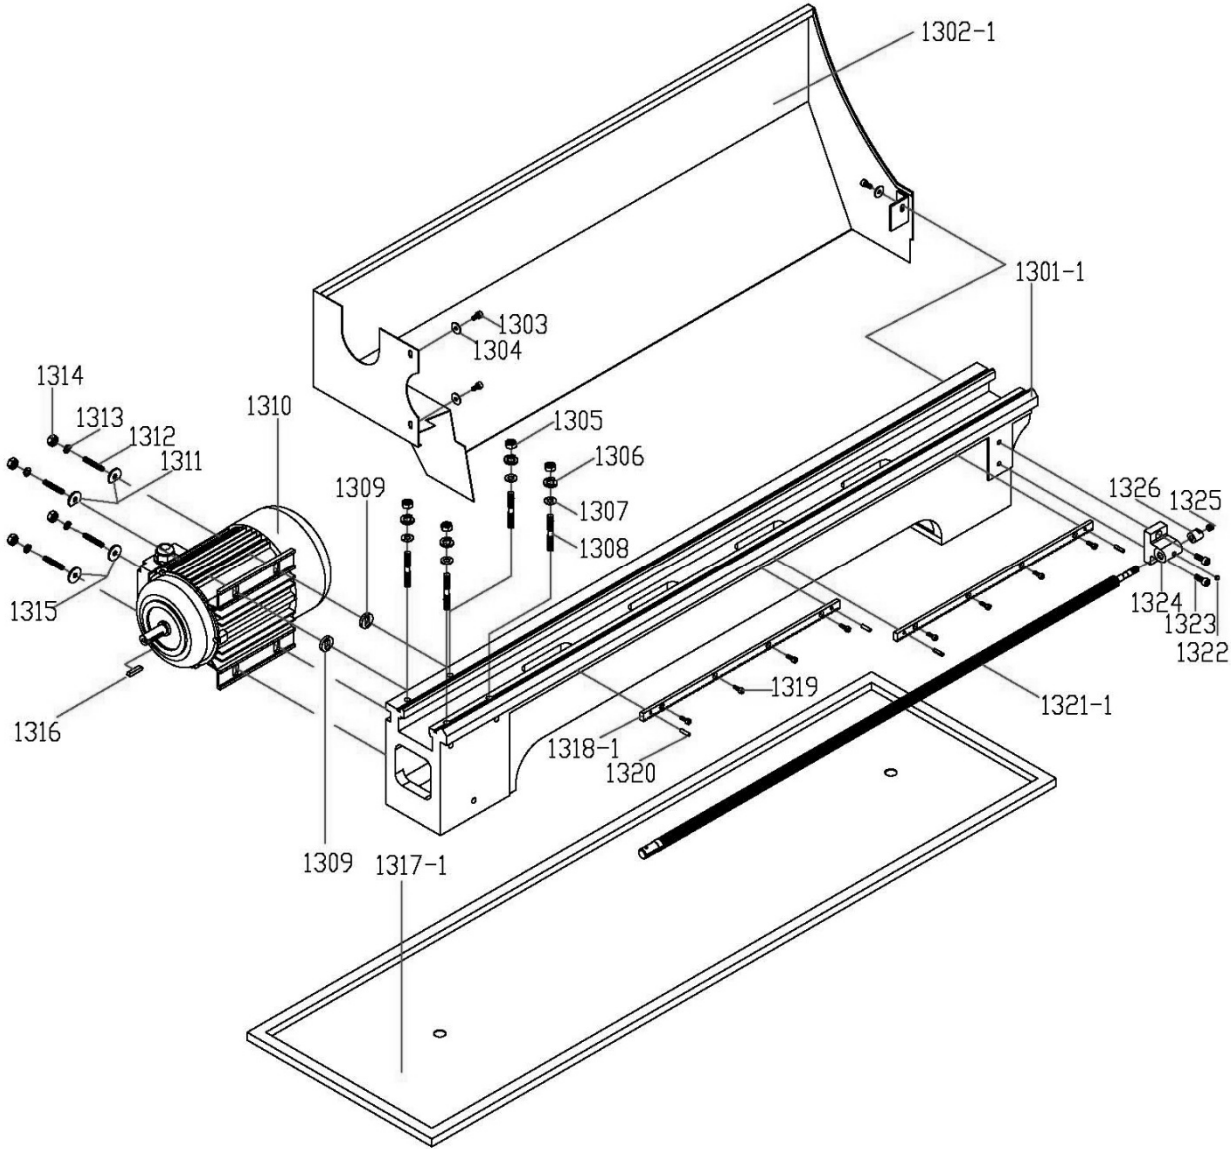

13.16.1 BDB-929 Bed Assembly – Exploded View