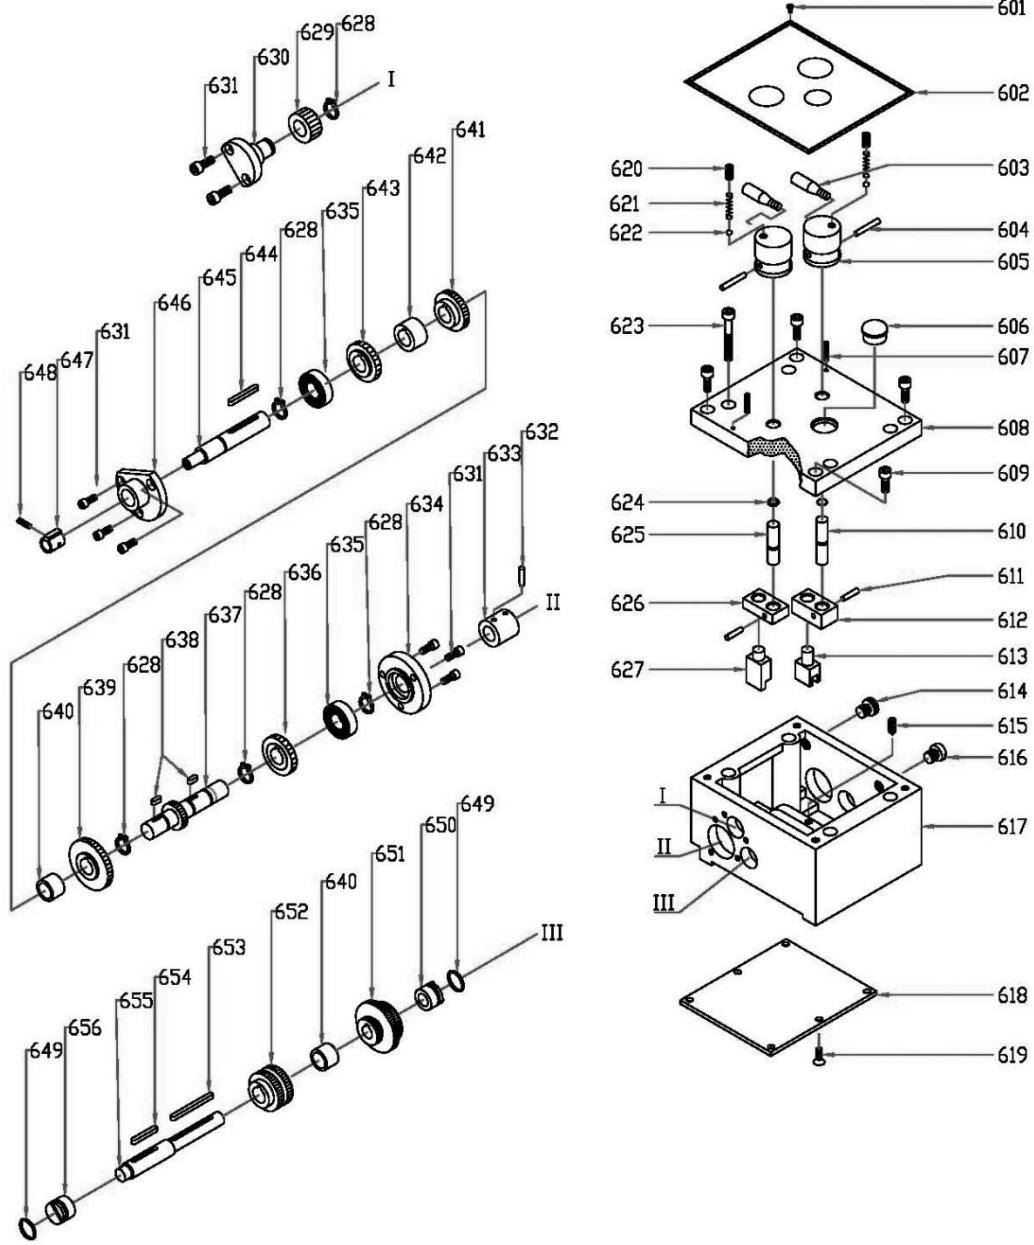

13.7.1 Gear Box – Exploded View

13.7.2 Gear Box – Parts List

Index No.	Part No.	Description	Size	Qty
601	F005338	Hex Socket Hd Cap Screw	M3-0.5x5	4
602	BDB919-602	Graphic Plate		1
603	BDB919-603	Lever		2
604	F012088	Roll Pin	3X30mm	2
605	BDB919-605	Handle		2
606	BDB919-606	Oil Sight Glass	M22X1.5	1
607	F012092	Roll Pin	3X18mm	2
608	BDB919-608	Panel		1
609	TS-1503041	Hex Socket Hd Cap Screw	M6-1.0X16	4
610	BDB919-610	Shaft		1
611	TS-209203	Roll Pin	3X20mm	2
612	BDB919-612	Shift Lever		1
613	BDB919-613	Fork		1
614	BDB919-614	Bolt	M10X1	1
615	TS-1522011	Set Screw	M5-0.8X6	1
616	BDB919-616	Bolt	M10X1	1
617	BDB919-617	Gear Box Casting		1
618	BDB919-618	Back Cover		1
619	TS-1513011	Socket Hd Flat Screw	M5-0.8X10	6
620	TS-1523011	Set Screw	M6-1.0X6	2
621	BDB919-621	Spring		2
622	SB-5MM	Steel Ball	5MM	2
623	TS-1503101	Hex Socket Hd Cap Screw	M6-1.0X45	4
624	BDB919-624	O-Ring	10X1.8mm	2
625	BDB919-625	Shaft		1
626	BDB919-626	Shift Lever		1
627	BDB919-627	Fork		1
628	F006043	"C-Retaining Ring, Ext"	15mm	5
629	BDB919-629	Gear	20T-1.25	1
630	BDB919-630	Bracket		1
631	TS-1502031	Hex Socket Hd Cap Screw	M5-0.8X12	8
632	F012093	Roll Pin	4X26	1
633	BDB919-633	Collar		1
634	BDB919-634	Flange		1
635	BB-6002RZ	Bearing	6002RZ	2
636	BDB919-636	Gear	27T-1.25	1
637	BDB919-637	Gear Shaft	18T-1.25	1
638	JWDP12-128	"Key, Double Rd Hd"	A4X4X8	2
639	BDB919-639	Gear	36T-1.25	1
640	BDB919-640	Collar		2
641	BDB919-641	Gear	27T-1.25	1
642	BDB919-642	Collar		1
643	BDB919-643	Gear	27T-1.25	1
644	13-2014-001	"Key, Double Rd Hd"	A4X4X35	1
645	BDB919-645	Shaft		1
646	BDB919-646	Bracket		1
647	BDB919-647	Collar		1
648	Y31124210	Roll Pin	4X12mm	1
649	BDB919-649	O-Ring	20X2.4mm	2
650	BDB919-650	Collar		1
651	BDB919-651	Compound Gear	18-36-27T	1
652	BDB919-652	Compound Gear	27-27T	1
653	KF2R4445	"Key, Double Rd Hd"	A4X4X45	1
654	5304421	"Key, Double Rd Hd"	A4X4X30	1
655	BDB919-655	Shaft		1
656	BDB919-656	Collar		1
701	F010960	Socket Hd Flat Screw	M6-1.0X8	2
702	BDB919-702	Washer		2
703	AH25C-060	Spring Pin	4X30mm	1
704	BDB919-704	Gear	43T-1M	1