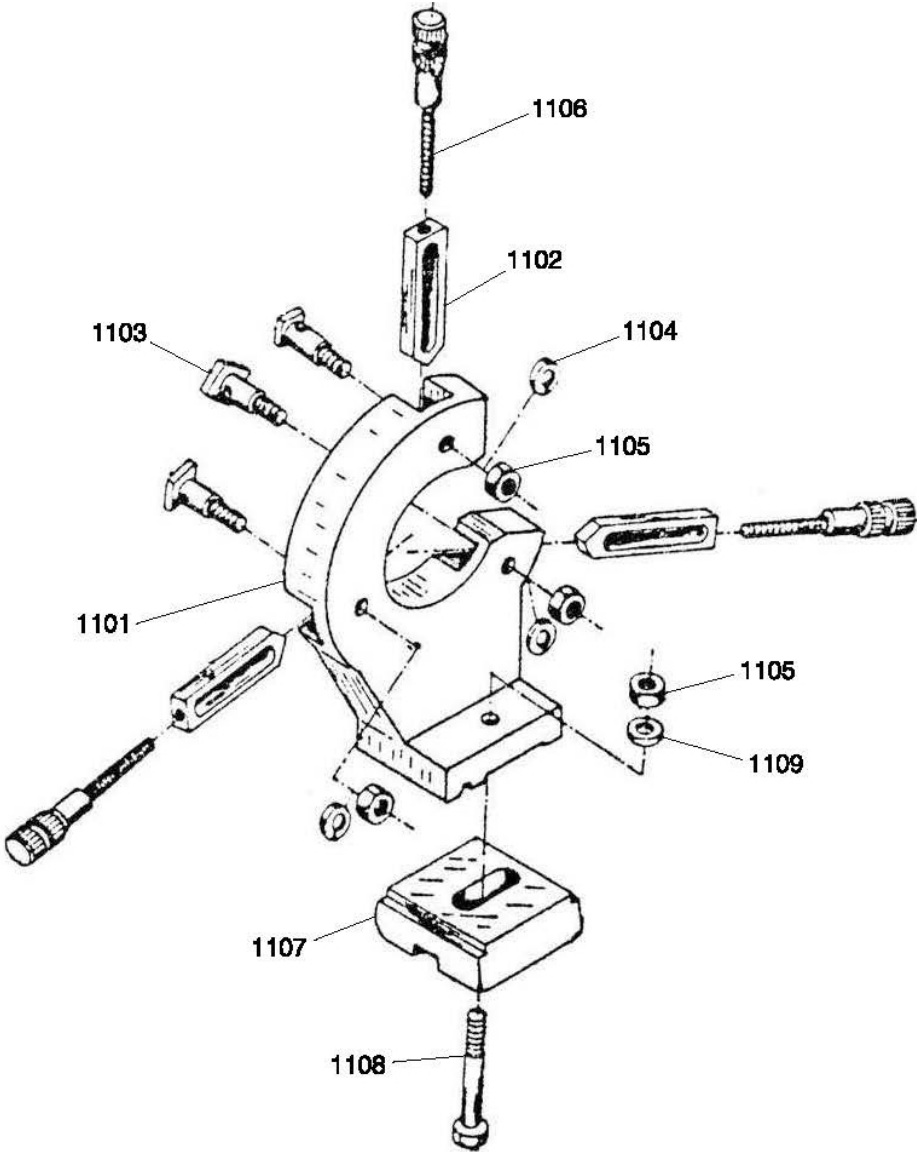

13.13.1 Steady Rest – Exploded View

13.13.2 Steady Rest – Parts List

Index No.	Part No.	Description	Size	Qty
1101	BDB919-1101	Rest Casting		1
1102	BDB919-1102	Jaw		3
1103	BDB919-1103	Screw		3
1104	TS-2361081	Lock Washer	8mm	3
1105	TS-1541031	Hex Nut	M8	4
1106	BDB919-1106	Adjusting Screw		3
1107	BDB919-1107	Clamping Plate		1
1108	TS-1490091	Hex Cap Bolt	M8X50	1
1109	TS-2361081	Lock Washer	8mm	1