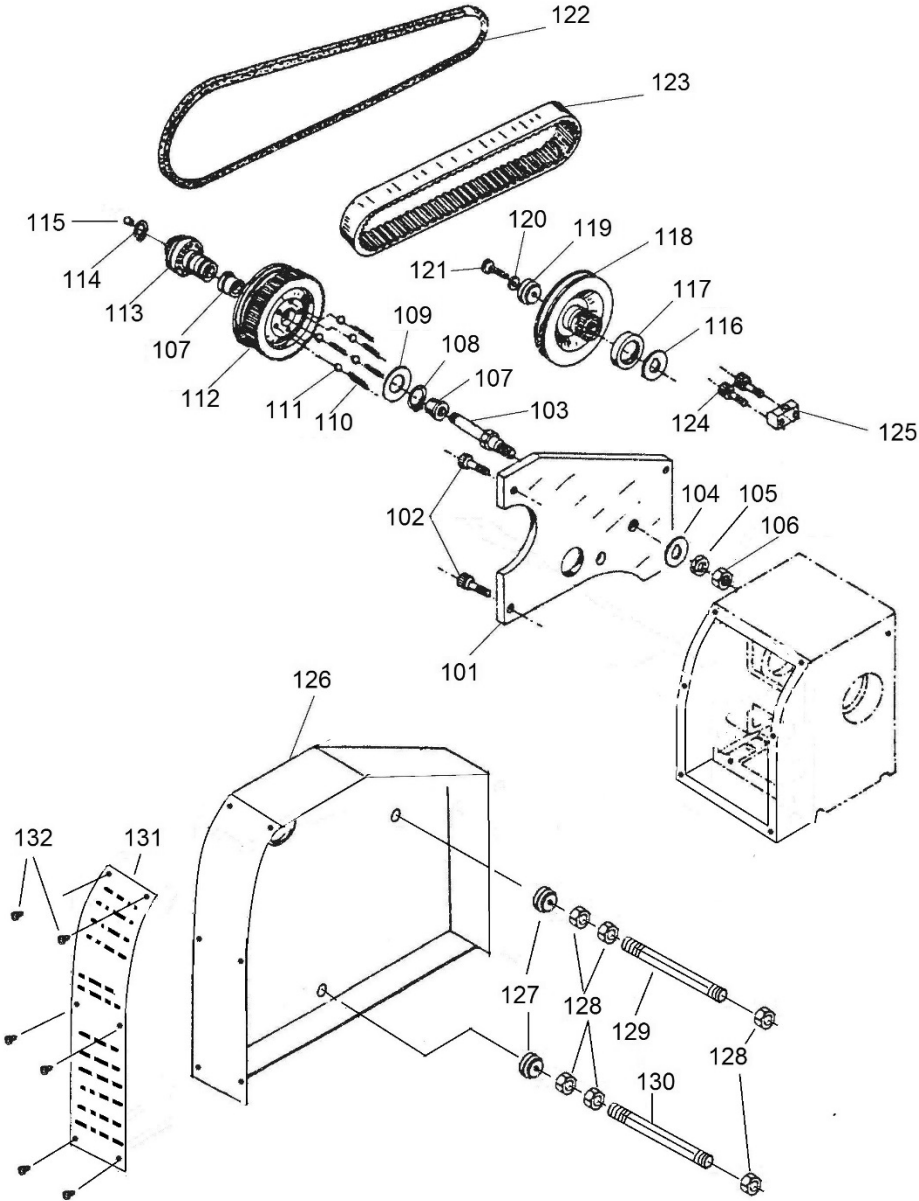

13.2.1 Drive Belt Assembly – Exploded View

13.2.2 Drive Belt Assembly – Parts List

Index No.	Part No.	Description	Size	Qty
101	BDB919-101	Bracket Plate		1
102	TS-1504041	Hex Socket Hd Cap Screw	M8-1.25X20	2
103	BDB919-103	Belt Pulley Shaft		1
104	TS-1550071	Flat Washer	10mm	1
105	TS-1540071	Hex Nut	M10	1
106	TS-1540071	Hex Nut	M10	1
107	BDB919-107	Bushing		2
108	F006050	C-Retaining Ring, Ext	25mm	1
109	BDB919-109	Washer		1
110	BDB919-110	Spring	0.7X4.5X24mm	5
111	SB-5MM	Steel Ball	5mm	5
112	BDB919-112	Pulley		1
113	BDB919-113	Pulley		1
114	F006041	C-Retaining Ring, Ext	12mm	1
115	BDB919-021	Ball Oiler	6mm	1
116	BDB919-116	Spacer		1
117	BDB919-117	Collar		1
118	BDB919-118	Pulley		1
119	BDB919-119	Large Flat Washer	14mm	1
120	TS-1550041	Flat Washer	6mm	1
121	TS-1503011	Hex Socket Hd Cap Screw	M6-1.0X8	1
122	VB-5M710	V-Belt	5M710	1
123	BDB919-123	Cog Belt	160XL050	1
124	TS-1503051	Hex Socket Hd Cap Screw	M6-1.0X20	2
125	BDB919-125	Clamp Block		1
126	BDB919-126	End Cover		1
127	BDB919-127	Nut		2
128	TS-1540061	Hex Nut	M8	6
129	BDB919-129	Stud	M8-1.25X90	1
130	BDB919-130	Stud	M8-1.25X100	1
131	BDB919-131	Graphic Plate – Feed and Thread	76x348mm	1
132	F009921	Socket Hd Button Screw	M3-0.5X5	6