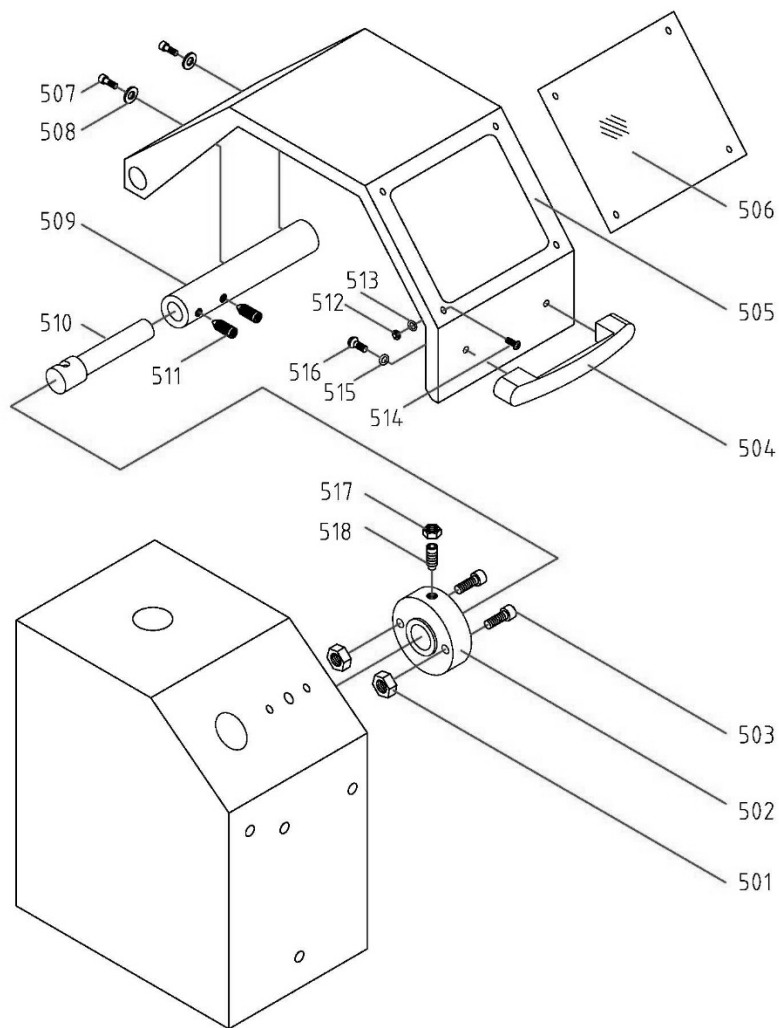

13.6.1 Chuck Guard – Exploded View

13.6.2 Chuck Guard – Parts List

Index No.	Part No.	Description	Size	Qty
501	TS-1540031	Hex Nut	M5	2
502	BDB919-502	Bracket		1
503	TS-1502021	Hex Socket Hd Cap Screw	M5-0.8x20	2
504	BDB919-504	U-Handle		1
505	BDB919-505	Chuck Cover		1
506	BDB919-506	Acrylic Sheet		1
507	TS-1502021	Hex Socket Hd Cap Screw	M5-0.8x10	2
508	TS-1550031	Flat Washer	5mm	2
509	BDB919-509	Tube		1
510	BDB919-510	Shaft		1
511	TS-1522011	Socket Set Screw	M5-0.8X6	2
512	TS-1540011	Hex Nut	M3	4
513	TS-1550011	Flat Washer	3mm	4
514	F009922	Socket Hd Button Screw	M3-0.5X6	4
515	TS-1550021	Flat Washer	4mm	2
516	F009923	Socket Hd Button Screw	M4-0.7X6	2
517	TS-1540041	Hex Nut	M6	1
518	TS-1523071	Socket Set Screw	M6-1.0X25	1