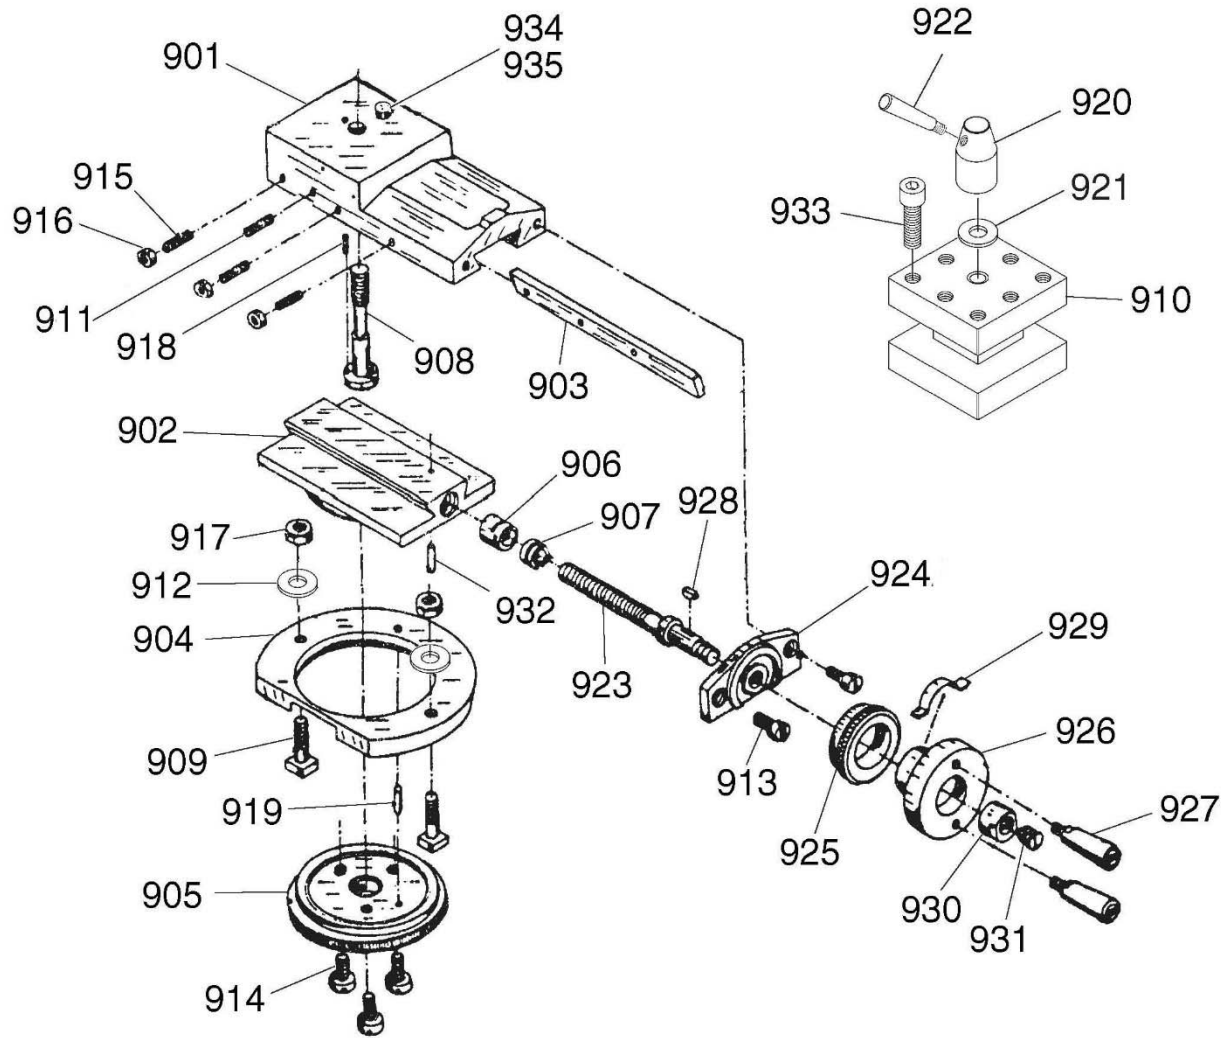

13.11.1 Compound Slide – Exploded View

13.11.2 Compound Slide – Parts List

Index No.	Part No.	Description	Size	Qty
901	BDB919-901	Longitudinal Slide		1
902	BDB919-902	Swivel Base		1
903	BDB919-903	Gib		1
904	BDB919-904	Clamping Ring		1
905	BDB919-905	Micrometer Pan		1
906	BDB919-906	Lead Screw Nut		1
907	BDB919-907	Adjusting Screw		1
908	BDB919-908	Screw		1
909	BDB919-909	T-Screw		2
910	BDB919-910	Tool Post		1
911	F010436	Socket Set Screw	M4-0.7X14	1
912	TS-1550041	Flat Washer	6mm	2
913	TS-1502021	Hex Socket Hd Cap Screw	M5-0.8X10	2
914	TS-1503021	Hex Socket Hd Cap Screw	M6-1.0X10	3
915	TS-1521071	Socket Set Screw	M4-0.7X20	3
916	TS-1540021	Hex Nut	M4	3
917	TS-1540041	Hex Nut	M6	2
918	5783461	Roll Pin	3X8mm	1
919	130603018	Roll Pin	3X14mm	1
920	BDB919-920	Lock Nut		1
921	BDB919-921	Washer	8mm	1
922	BDB919-922	Lock Handle		1
923	BDB919-923	Lead Screw		1
924	BDB919-924	Lead Screw Mount		1
925	BDB919-925	Graduated Ring		1
926	BDB919-926	Handwheel		1
927	BDB919-927	Handle		2
928	F014002	Woodruff Key	3X5X13mm	1
929	BDB919-711	Leaf Spring		1
930	BDB919-930	Nut		1
931	5302731	Socket Set Screw	M8-1.25X6	1
932	40317-13	Roll Pin	3X12mm	1
933	TS-1504061	Hex Socket Hd Cap Screw	M8-1.25X30	8
934	BDB919-934	Pin		1
935	BDB919-935	Spring	0.7x5x15mm	1