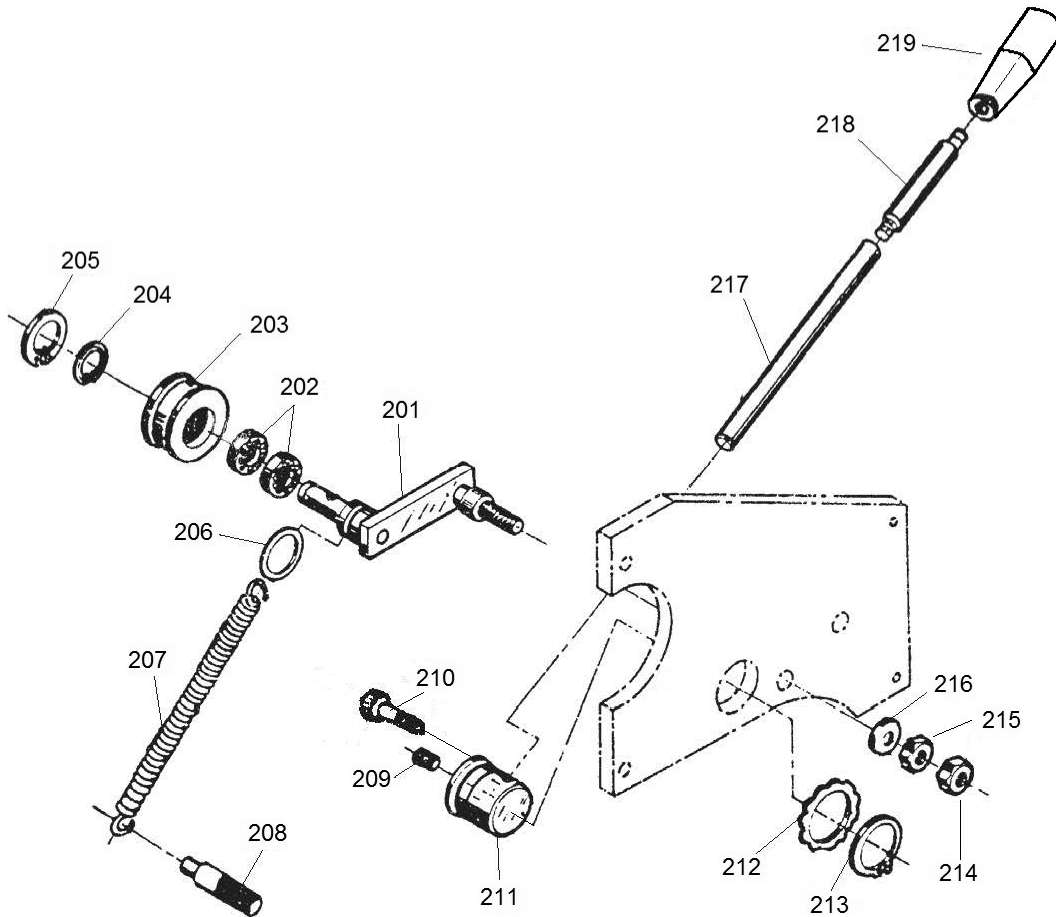

13.3.1 Belt Tension Lever – Exploded View

13.3.2 Belt Tension Lever – Parts List

Index No.	Part No.	Description	Size	Qty
201	BDB919-201	Lever Bracket Assembly		1
202	BB-6001ZZ	Ball Bearing	6001ZZ	2
203	BDB919-203	Roller		1
204	F006041	C-Retaining Ring, Ext	12mm	1
205	F006029	C-Retaining Ring, Int	28mm	1
206	BDB919-206	Washer		1
207	BDB919-207	Spring		1
208	BDB919-208	Stud Bolt		1
209	TS-1524011	Socket Set Screw	M8-1.25X8	1
210	TS-1503031	Hex Socket Hd Cap Screw	M6-1.0X12	1
211	BDB919-211	Pivot		1
212	BDB919-212	Wave Washer	34mm	1
213	F006079	C-Retaining Ring, Ext	34mm	1
214	JSS16-062	Hex Thin Nut	M10	1
215	TS-2311101	Hex Nut	M10	1
216	BDB919-216	Washer	10mm	1
217	BDB919-217	Shaft	102mm	1
218	BDB919-218	Threaded Shaft	180mm	1
219	BDB919-219	Taper Knob	M10X50	1