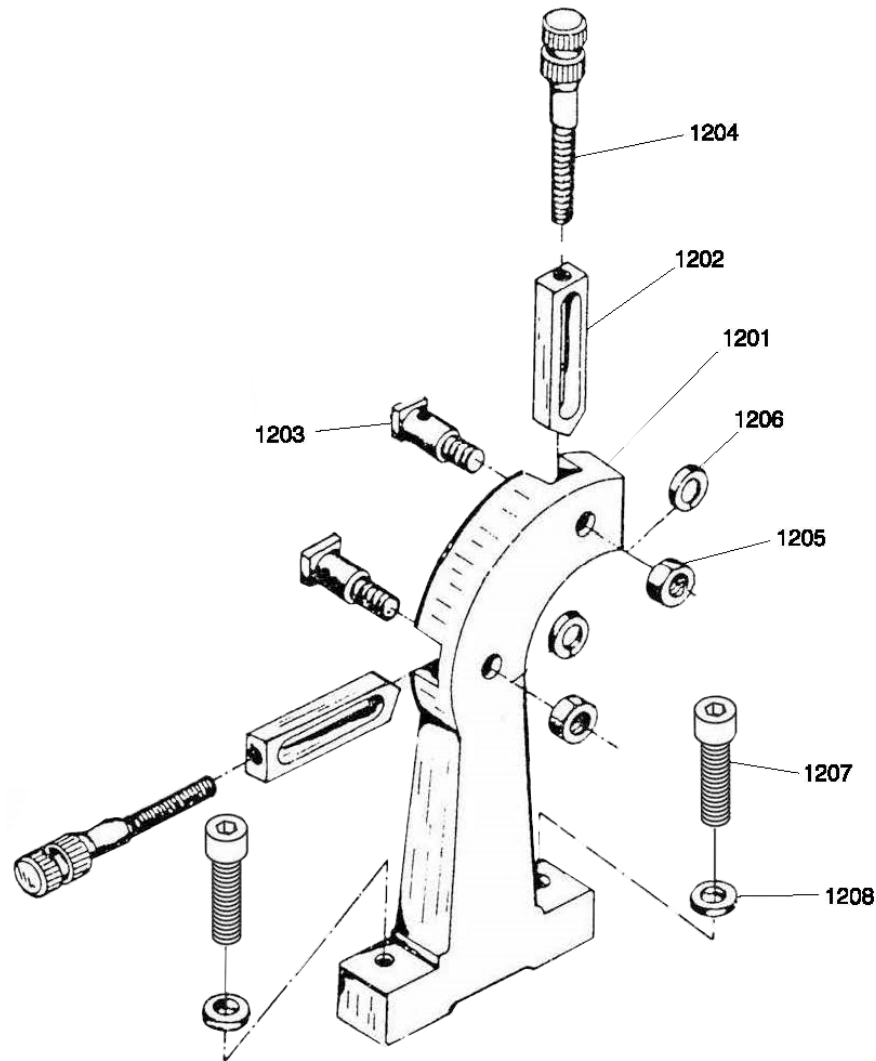

13.14.1 Follow Rest – Exploded View

13.14.2 Follow Rest – Parts List

Index No.	Part No.	Description	Size	Qty
1201	BDB919-1201	Follow Rest Casting		1
1202	BDB919-1202	Jaw		2
1203	BDB919-1203	Screw		2
1204	BDB919-1204	Adjusting Screw		2
1205	TS-1541031	Hex Nut	M8	2
1206	TS-2361081	Lock Washer	8mm	2
1207	TS-1503071	Hex Socket Hd Cap Screw	M6X30	2
1208	TS-2361061	Lock Washer	6mm	2