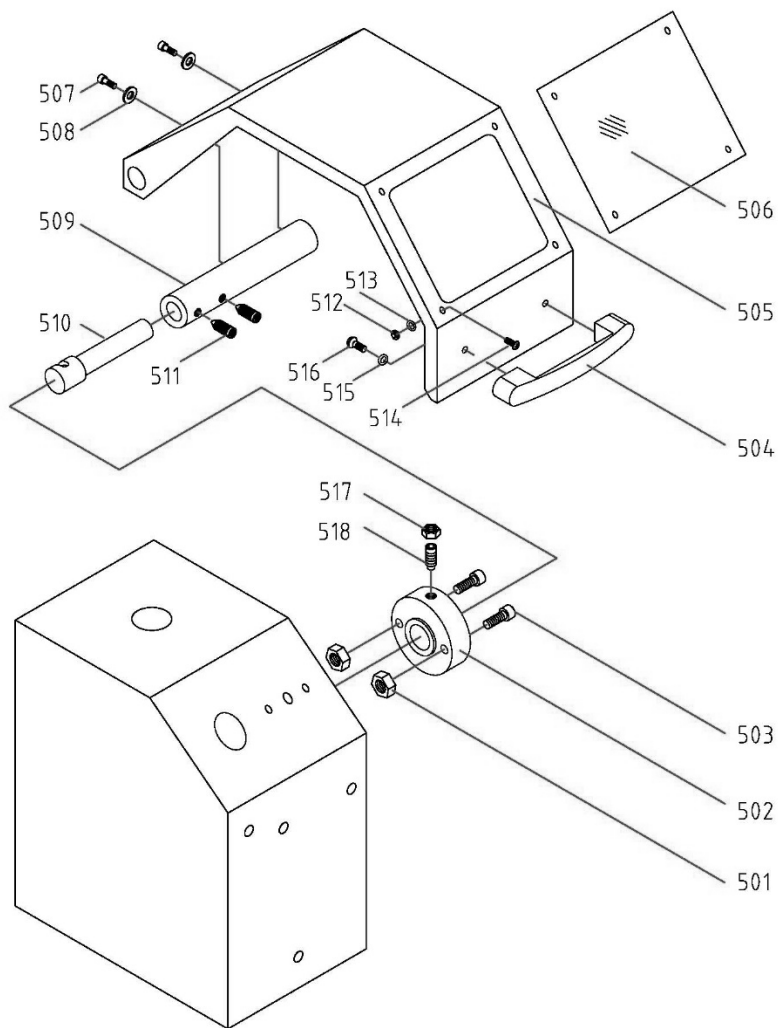

13.6.1 Chuck Guard – Exploded View

13.6.2 Chuck Guard – Parts List

Index No.	Part No.	Description	Size	Qty
501	TS-1540031	Hex Nut	M5	2
502	BDB919-502	Bracket		1
503	TS-1502021	Hex Socket Hd Cap Screw	M5-0.8x20	2
504	BDB919-504	U-Handle		1
505	BDB919-505	Chuck Cover		1
506	BDB919-506	Acrylic Sheet		1
507	TS-1502021	Hex Socket Hd Cap Screw	M5-0.8x10	2
508	TS-1550031	Flat Washer	5mm	2
509	BDB919-509	Tube		1
510	BDB919-510	Shaft		1
511	TS-1522011	Socket Set Screw	M5-0.8X6	2
512	TS-1540011	Hex Nut	M3	4
513	TS-1550011	Flat Washer	3mm	4
514	F009922	Socket Hd Button Screw	M3-0.5X6	4
515	TS-1550021	Flat Washer	4mm	2
516	F009923	Socket Hd Button Screw	M4-0.7X6	2
517	TS-1540041	Hex Nut	M6	1
518	TS-1523071	Socket Set Screw	M6-1.0X25	1