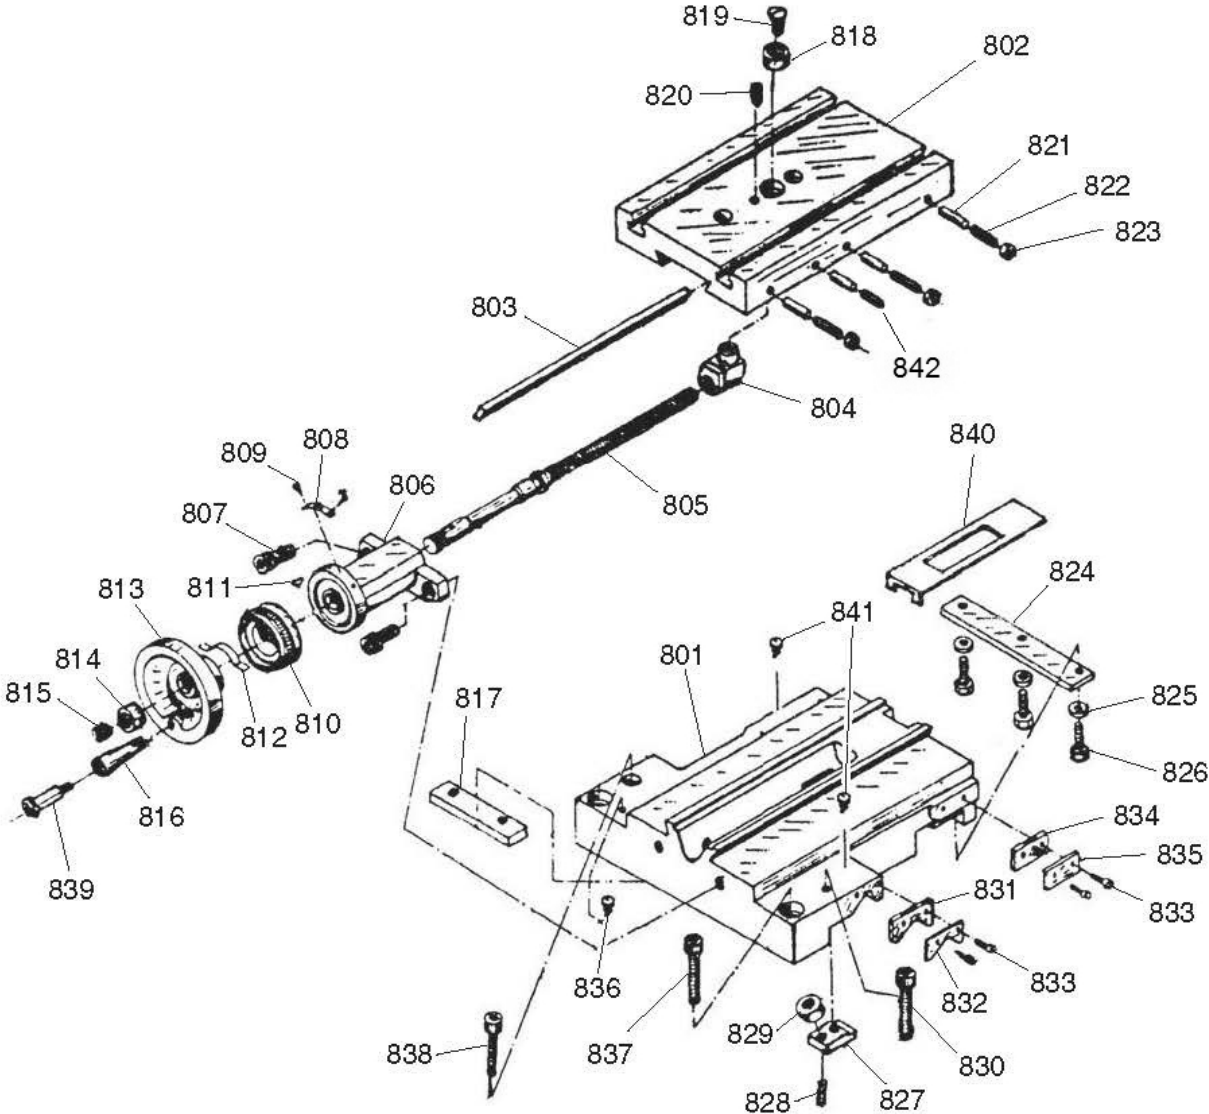

13.10.2 Saddle and Cross Slide – Exploded View

13.10.2 Saddle and Cross Slide – Parts List

Index No.	Part No.	Description	Size	Qty
801	BDB919-801	Saddle		1
802	BDB919-802	Cross Slide		1
803	BDB919-803	Gib		1
804	BDB919-804	Nut		1
805	BDB919-805	Lead Screw		1
806	BDB919-806	Bracket		1
807	TS-1502041	Hex Socket Hd Cap Screw	M5-0.8X16	2
808	BDB919-808	Index Plate		1
809	GB867-2X4	Rivet	2X4mm	2
810	BDB919-810	Graduated Ring		1
811	F014002	Woodruff Key	3X5X13mm	1
812	BDB919-711	Leaf Spring		1
813	BDB919-813	Handwheel		1
814	BDB919-814	Nut		1
815	TS-1524011	Socket Set Screw	M8-1.25X8	1
816	BDB919-816	Handle		1
817	BDB919-817	Slide Block		1
818	BDB919-818	Bushing		1
819	TS-2246101	Socket Hd Flat Screw	M6-1.0X10	1
820	TS-1523031	Socket Set Screw	M6-1.0X10	1
821	F004021	Dowel Pin	3X24mm	4
822	TS-1521041	Socket Set Screw	M4-0.7X10	3
823	BDB919-823	Hex Nut	M4	3
824	BDB919-824	Slide Block		1
825	TS-1550041	Flat Washer	6mm	3
826	TS-1503041	Hex Socket Hd Cap Screw	M6-1.0X16	3
827	BDB919-827	Clip		1
828	TS-1523061	Socket Set Screw	M6-1.0X20	1
829	TS-2311061	Hex Nut	M6	1
830	TS-1503061	Hex Socket Hd Cap Screw	M6-1.0X25	1
831	BDB919-831	Way Cover		2
832	BDB919-832	Cover Mount		2
833	TS-2284081	Phillips Pan Hd Mach Screw	M4-0.7X8	8
834	BDB919-834	Way Cover		2
835	BDB919-835	Cover Mount		2
836	BDB919-010	Ball Oiler	8mm	1
837	TS-1504061	Hex Socket Hd Cap Screw	M8-1.25X30	2
838	TS-1503071	Hex Socket Hd Cap Screw	M6-1.0X30	2
839	BDB919-839	Handle Screw		1
840	BDB919-840	Cover Mount		1
841	BDB919-021	Ball Oiler	6mm	2
842	TS-1521021	Socket Set Screw	M4-0.7X6	1