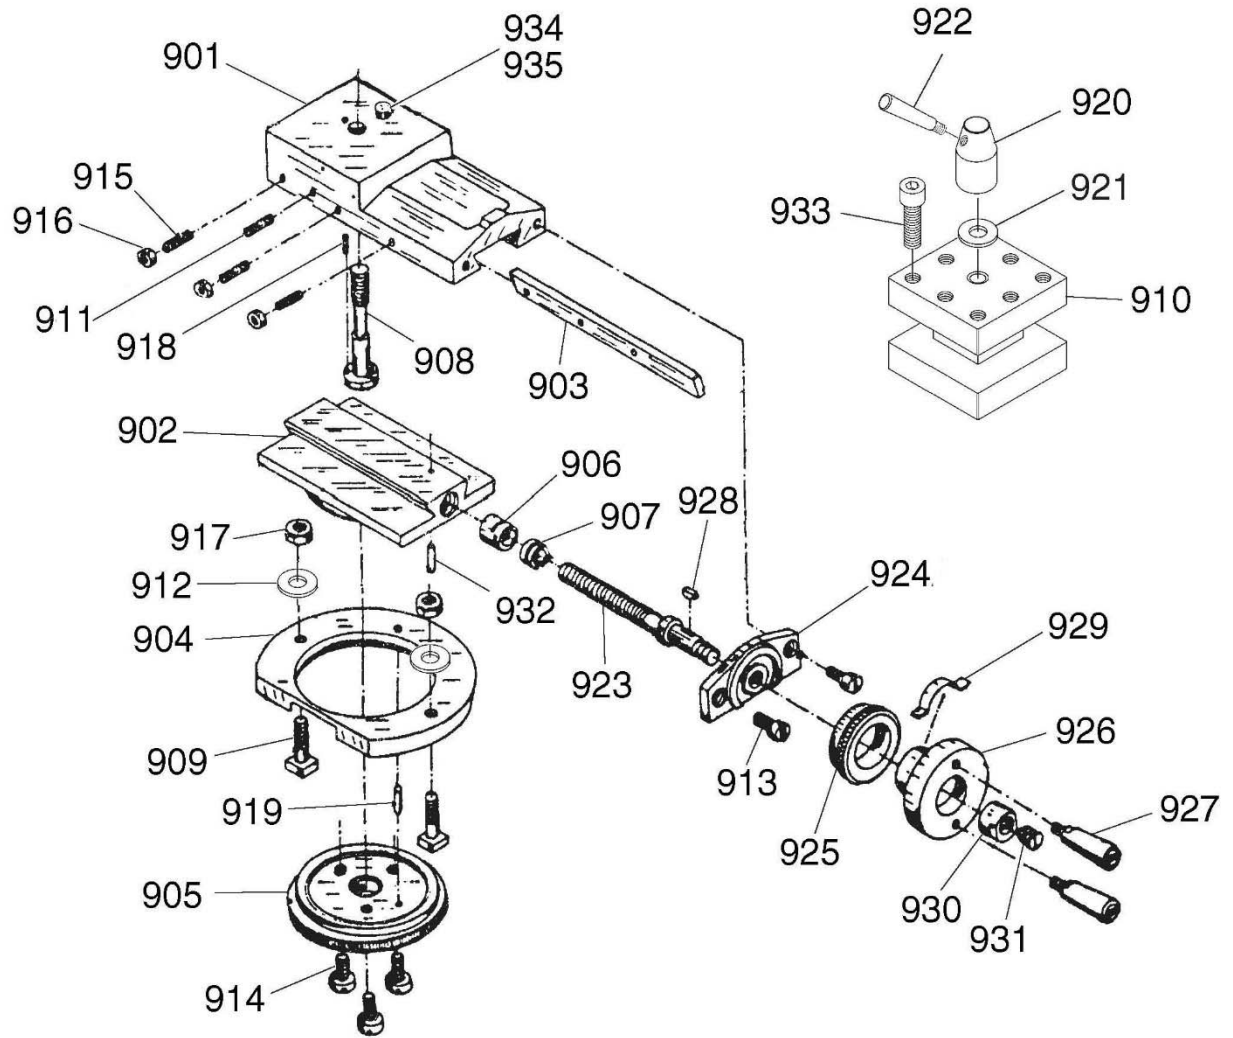

13.11.1 Compound Slide – Exploded View

13.11.2 Compound Slide – Parts List

Index No.	Part No.	Description	Size	Qty
901	BDB919-901	Longitudinal Slide		1
902	BDB919-902	Swivel Base		1
903	BDB919-903	Gib		1
904	BDB919-904	Clamping Ring		1
905	BDB919-905	Micrometer Pan		1
906	BDB919-906	Lead Screw Nut		1
907	BDB919-907	Adjusting Screw		1
908	BDB919-908	Screw		1
909	BDB919-909	T-Screw		2
910	BDB919-910	Tool Post		1
911	F010436	Socket Set Screw	M4-0.7X14	1
912	TS-1550041	Flat Washer	6mm	2
913	TS-1502021	Hex Socket Hd Cap Screw	M5-0.8X10	2
914	TS-1503021	Hex Socket Hd Cap Screw	M6-1.0X10	3
915	TS-1521071	Socket Set Screw	M4-0.7X20	3
916	TS-1540021	Hex Nut	M4	3
917	TS-1540041	Hex Nut	M6	2
918	5783461	Roll Pin	3X8mm	1
919	130603018	Roll Pin	3X14mm	1
920	BDB919-920	Lock Nut		1
921	BDB919-921	Washer	8mm	1
922	BDB919-922	Lock Handle		1
923	BDB919-923	Lead Screw		1
924	BDB919-924	Lead Screw Mount		1
925	BDB919-925	Graduated Ring		1
926	BDB919-926	Handwheel		1
927	BDB919-927	Handle		2
928	F014002	Woodruff Key	3X5X13mm	1
929	BDB919-711	Leaf Spring		1
930	BDB919-930	Nut		1
931	5302731	Socket Set Screw	M8-1.25X6	1
932	40317-13	Roll Pin	3X12mm	1
933	TS-1504061	Hex Socket Hd Cap Screw	M8-1.25X30	8
934	BDB919-934	Pin		1
935	BDB919-935	Spring	0.7x5x15mm	1