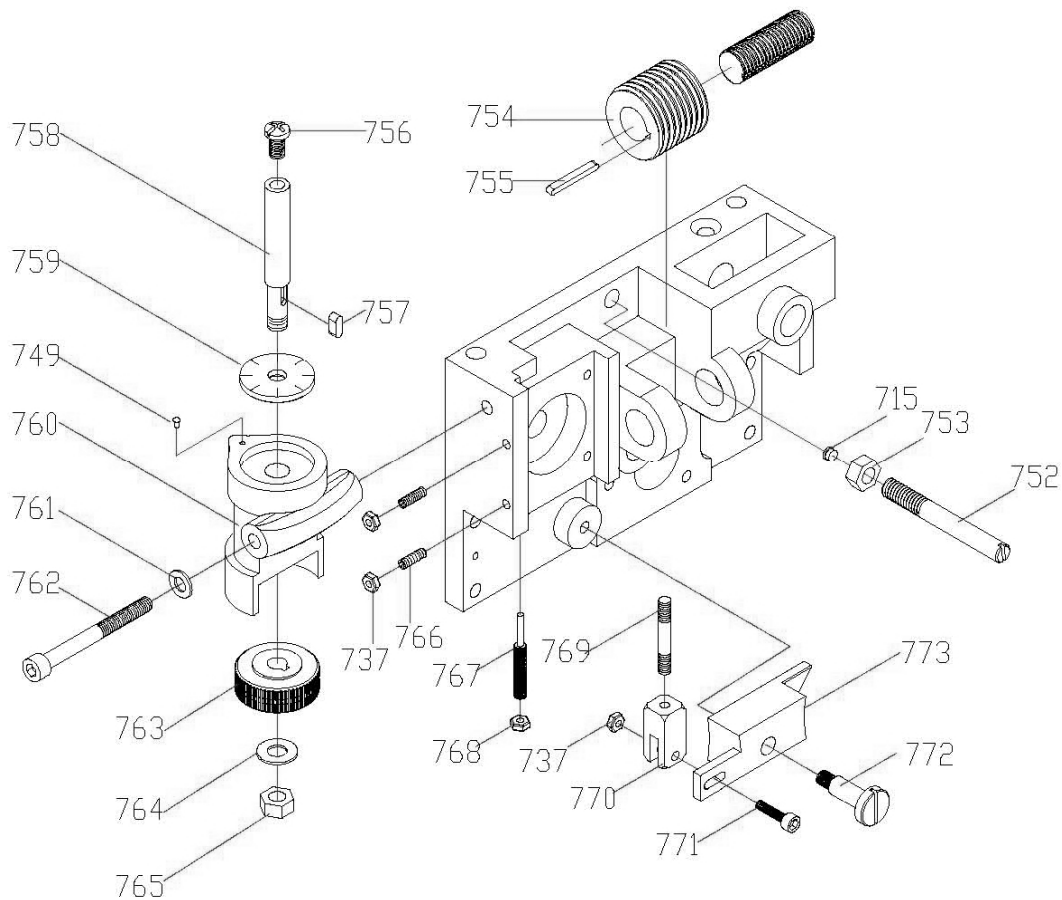

13.9.1 Apron II – Exploded View

13.9.2 Apron II – Parts List

Index No.	Part No.	Description	Size	Qty
752	BDB919-752	Screw		1
753	TS-1540061	Hex Nut	M8X1	1
754	BDB919-754	Worm		1
755	KF2R3325	Key, Double Rd Hd	A3X3X25	1
756	TS-1534032	Phillips Pan Hd Mach Screw	M6X10	1
757	KEY3310	Key, Double Rd Hd	A3X3X10	1
758	BDB919-758	Shaft		1
759	BDB919-759	Thread Dial		1
760	BDB919-760	Thread Dial Body		1
761	TS-1550041	Flat Washer	6mm	1
762	TS-1503131	Hex Socket Hd Cap Screw	M6-1.0X60	1
763	BDB919-763	Worm Gear	64T-0.5Mn	1
764	TS-2361081	Lock Washer	8mm	1
765	TS-1540061	Hex Nut	M8	1
766	TS-1521051	Socket Set Screw	M4-0.7X12	2
767	BDB919-767	Set Screw, Spcl	M5-0.8X25	1
768	TS-1540031	Hex Nut	M5	1
769	BDB919-769	Double End Stud		1
770	BDB919-770	Control Block		1
771	TS-1501061	Hex Socket Hd Cap Screw	M4-0.7X20	1
772	BDB919-772	Screw		1
773	BDB919-773	Joint Plate		1