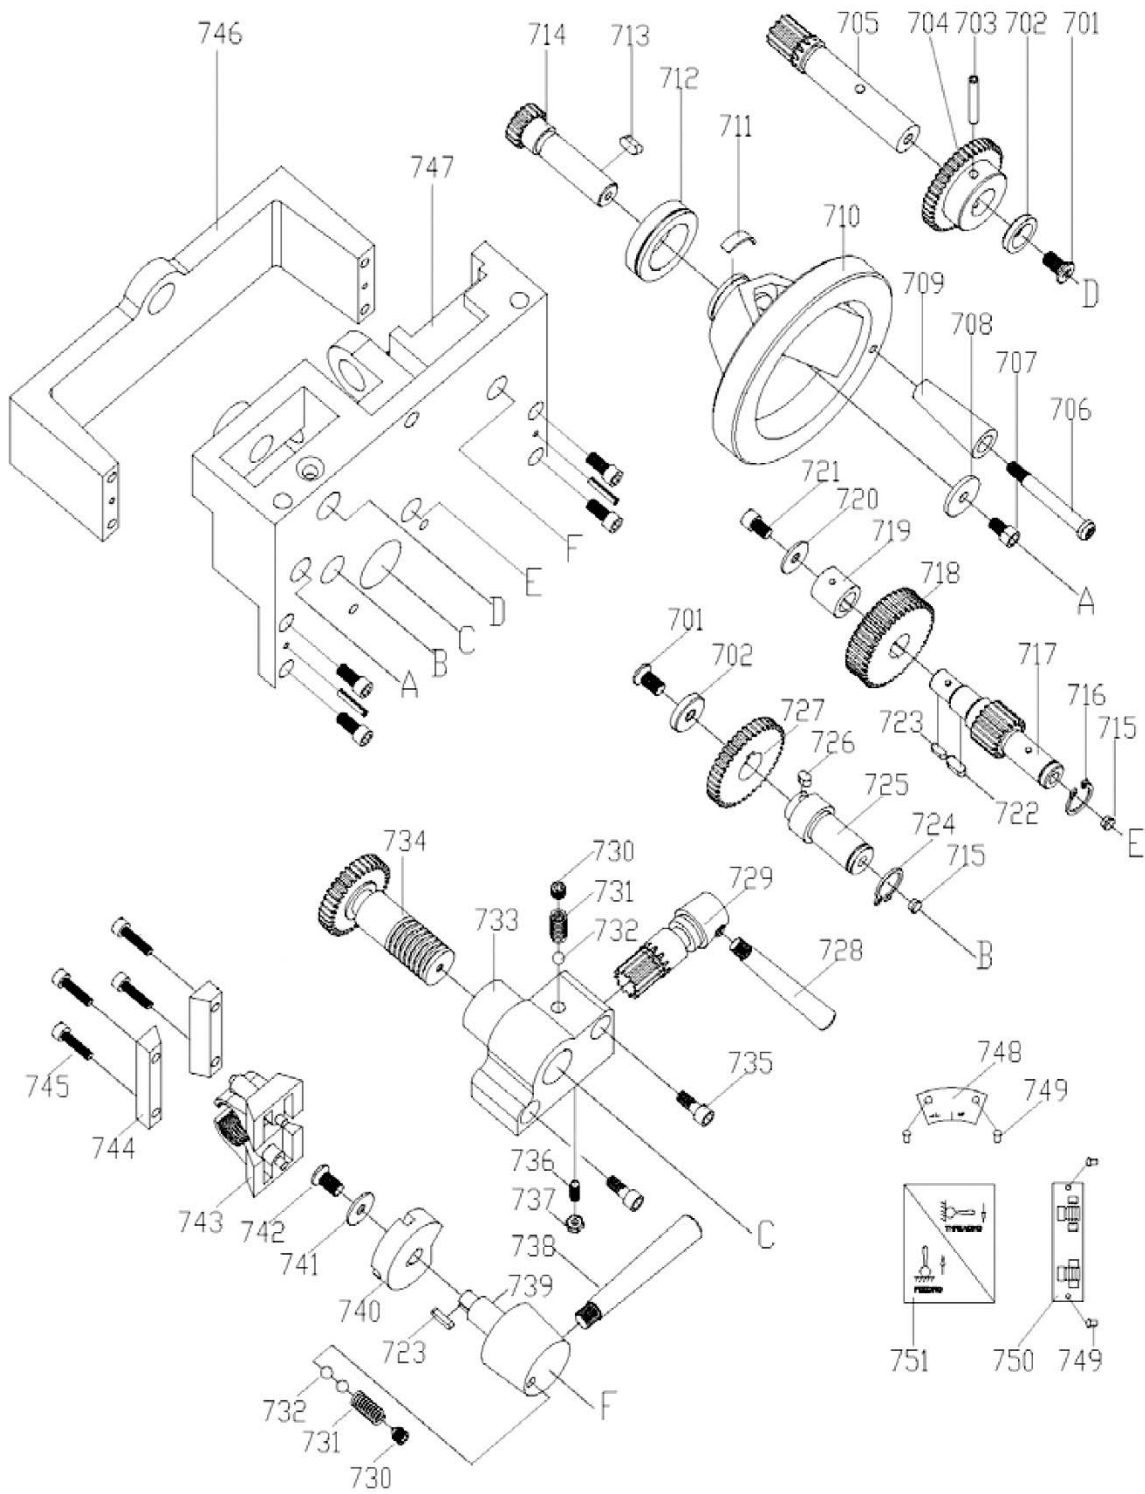

13.8.1 Apron I – Exploded View

13.8.2 Apron I – Parts List

Index No.	Part No.	Description	Size	Qty
701	F010960	Socket Hd Flat Screw	M6-1.0X8	2
702	BDB919-702	Washer		2
703	AH25C-060	Spring Pin	4X30mm	1
704	BDB919-704	Gear	43T-1M	1
705	BDB919-705	Gear	12T-1.25M	1
706	BDB919-706	Screw		1
707	TS-1502021	Hex Socket Hd Cap Screw	M5-0.8X10	1
708	BDB919-708	Washer		1
709	BDB919-709	Handle		1
710	BDB919-710	Handwheel		1
711	BDB919-711	Leaf Spring		1
712	BDB919-712	Graduated Dial		1
713	GA7X-861	Key, Double Rd Hd	A4x4x10	1
714	BDB919-714	Gear	17T-1M	1
715	BDB919-021	Ball Oiler	6mm	3
716	F006041	C-Retaining Ring, Ext	12mm	1
717	BDB919-717	Gear	18T-1M	1
718	BDB919-718	Worm Gear	42T-1Mn	1
719	BDB919-719	Bushing		1
720	TS-1550031	Flat Washer	5mm	1
721	TS-1502021	Hex Socket Hd Cap Screw	M5-0.8x10	1
722	GA7X-861	Key, Double Rd Hd	A4X4x10	1
723	KEY3308	Key, Double Rd Hd	A3X3X8	2
724	AHJ12-25	C-Retaining Ring, Ext	14mm	1
725	BDB919-725	Shaft		1
726	JWDP12-078	Key, Double Rd Hd	A4X4X6	1
727	BDB919-727	Gear	41T-1M	1
728	BDB919-728	Handle		1
729	BDB919-729	Gear	13T-1M	1
730	TS-1523011	Socket Set Screw	M6X6	2
731	BDB919-731	Spring		2
732	SB-5MM	Steel Ball	5mm	3
733	BDB919-733	Bracket		1
734	BDB919-734	Gear	36T-1M	1
735	TS-1503071	Hex Socket Hd Cap Screw	M6-1.0X30	2
736	TS-1521041	Socket Set Screw	M4-0.7X10	1
737	TS-1540021	Hex Nut	M4	5
738	BDB919-738	Lever		1
739	BDB919-739	Handle		1
740	BDB919-740	Locking Cam		1
741	TS-1550021	Flat Washer	4mm	1
742	F009923	Socket Hd Button Screw	M4-0.7X6	4
743	BDB919-743	Half Nut		1
744	BDB919-744	Guide Bar		2
745	TS-1501051	Hex Socket Hd Cap Screw	M4-0.7X16	4
746	BDB919-746	Apron Cover		1
747	BDB919-747	Apron Casting		1
748	BDB919-748	Graphic Plate - Lever Direction		1
749	GB867-2X4	Rivet	2X4mm	4
750	BDB919-750	Graphic Plate - Half Nut	50x14mm	1
751	BDB919-751	Graphic Plate - Lever Position	50x40mm	1