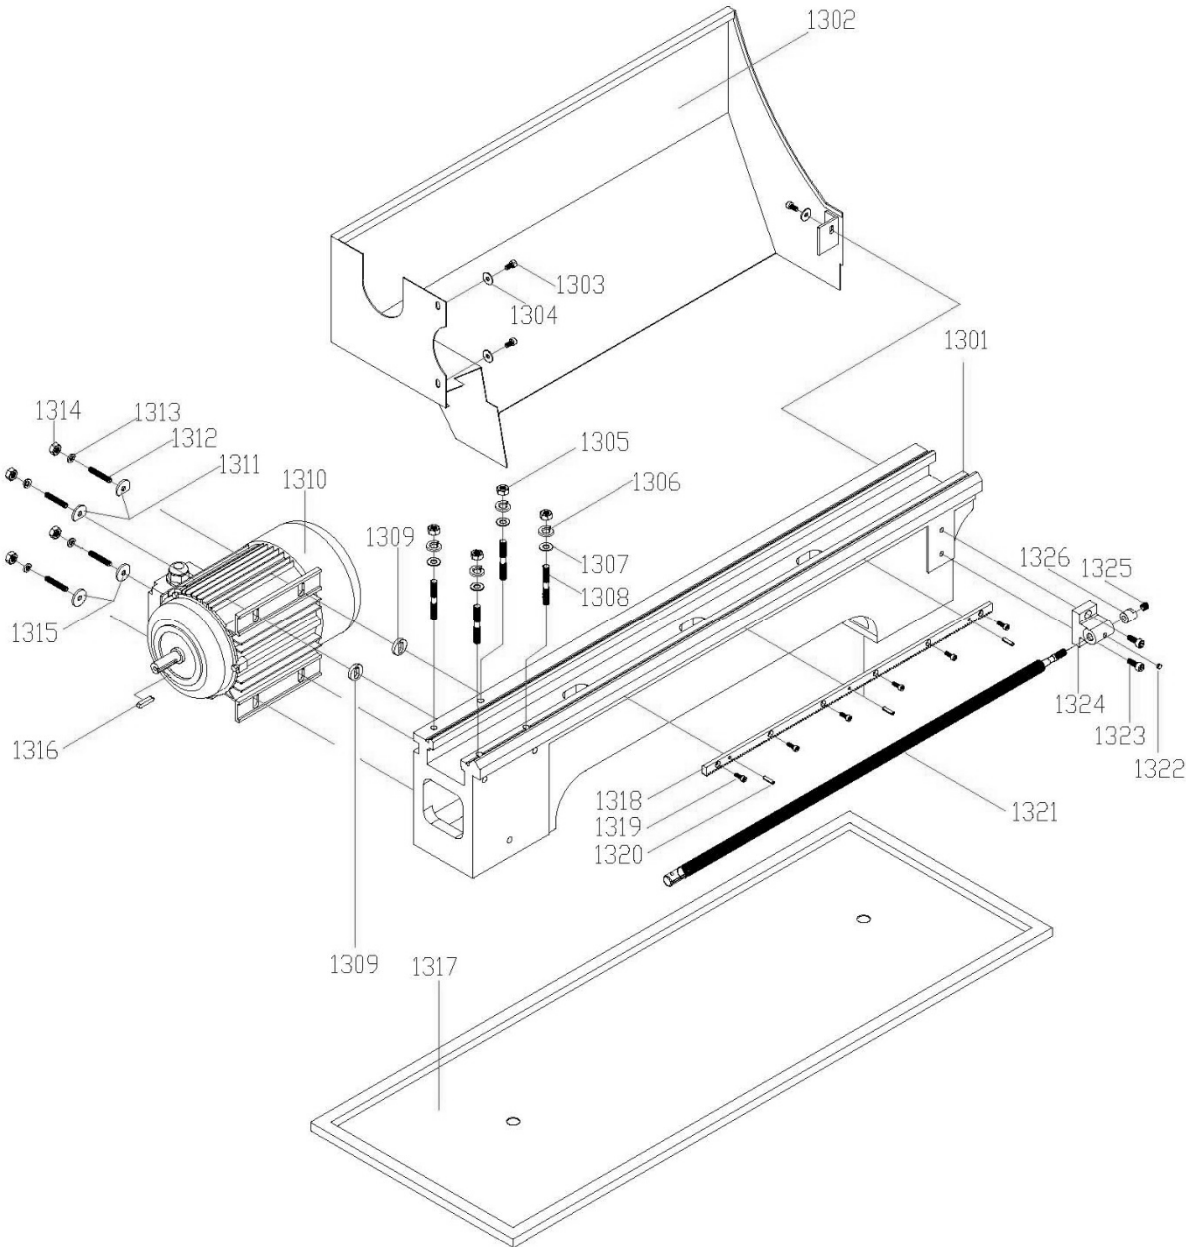

13.15.1 BD-919 Bed Assembly – Exploded View