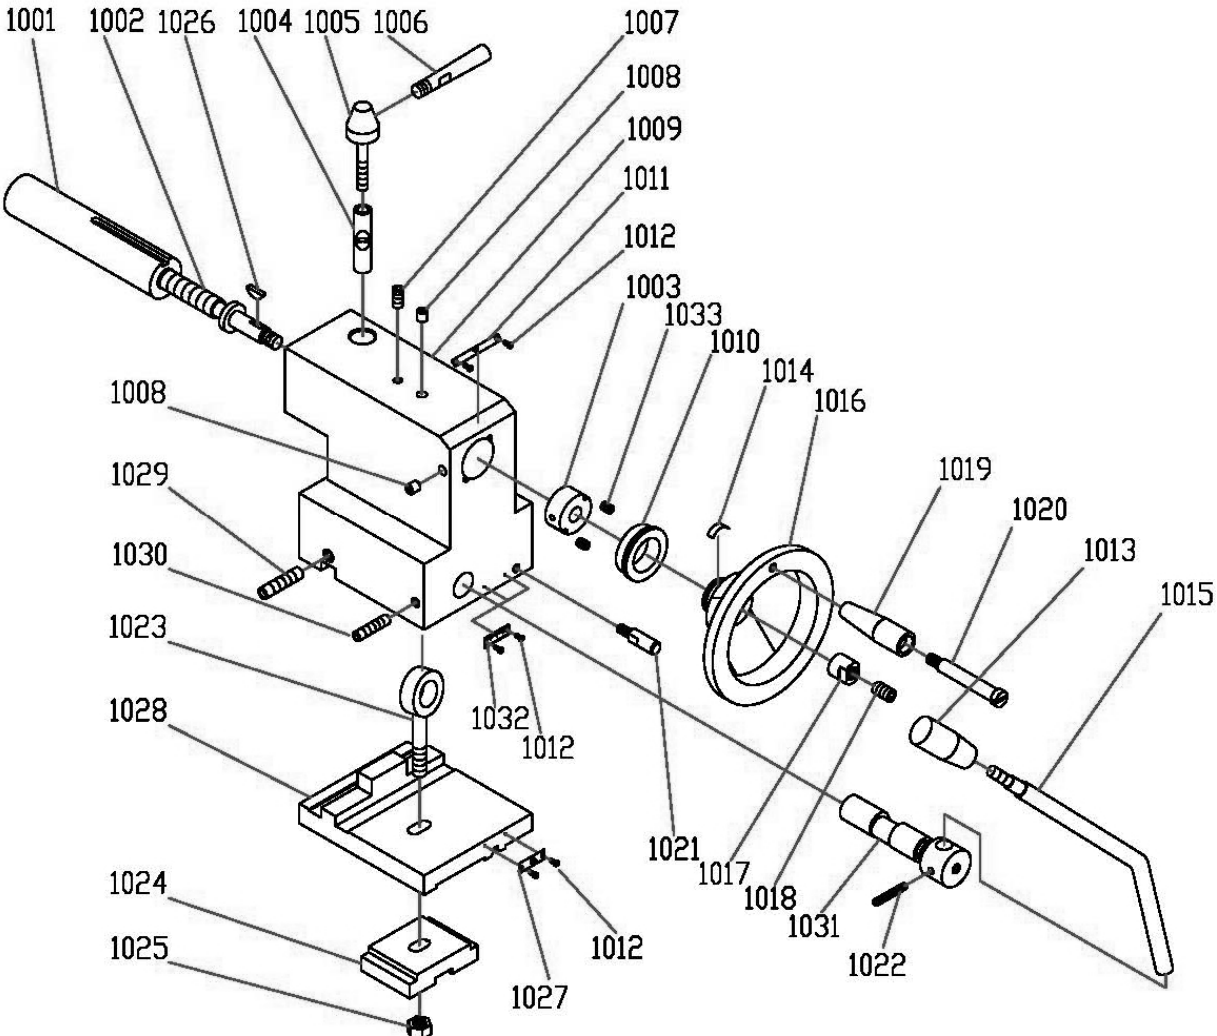

13.11.2 Compound Slide – Parts List

Index No.	Part No.	Description	Size	Qty
901	BDB919-901	Longitudinal Slide		1
902	BDB919-902	Swivel Base		1
903	BDB919-903	Gib		1
904	BDB919-904	Clamping Ring		1
905	BDB919-905	Micrometer Pan		1
906	BDB919-906	Lead Screw Nut		1
907	BDB919-907	Adjusting Screw		1
908	BDB919-908	Screw		1
909	BDB919-909	T-Screw		2
910	BDB919-910	Tool Post		1
911	F010436	Socket Set Screw	M4-0.7X14	1
912	TS-1550041	Flat Washer	6mm	2
913	TS-1502021	Hex Socket Hd Cap Screw	M5-0.8X10	2
914	TS-1503021	Hex Socket Hd Cap Screw	M6-1.0X10	3
915	TS-1521071	Socket Set Screw	M4-0.7X20	3
916	TS-1540021	Hex Nut	M4	3
917	TS-1540041	Hex Nut	M6	2
918	5783461	Roll Pin	3X8mm	1
919	130603018	Roll Pin	3X14mm	1
920	BDB919-920	Lock Nut		1
921	BDB919-921	Washer	8mm	1
922	BDB919-922	Lock Handle		1
923	BDB919-923	Lead Screw		1
924	BDB919-924	Lead Screw Mount		1
925	BDB919-925	Graduated Ring		1
926	BDB919-926	Handwheel		1
927	BDB919-927	Handle		2
928	F014002	Woodruff Key	3X5X13mm	1
929	BDB919-711	Leaf Spring		1
930	BDB919-930	Nut		1
931	5302731	Socket Set Screw	M8-1.25X6	1
932	40317-13	Roll Pin	3X12mm	1
933	TS-1504061	Hex Socket Hd Cap Screw	M8-1.25X30	8
934	BDB919-934	Pin		1
935	BDB919-935	Spring	0.7x5x15mm	1

13.12.1 Tailstock – Exploded View