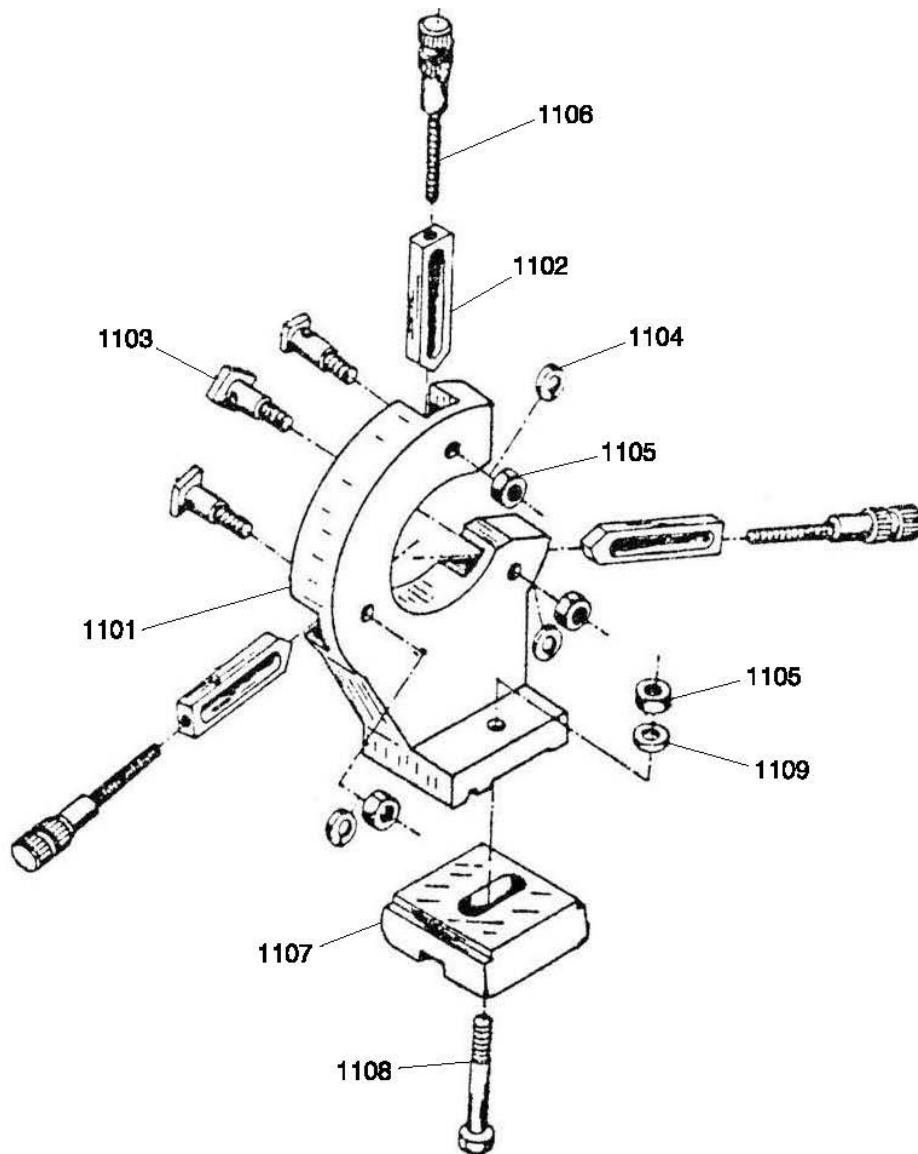

13.13.1 Steady Rest – Exploded View

13.13.2 Steady Rest – Parts List

Index No.	Part No.	Description	Size	Qty
1101	BDB919-1101	Rest Casting		1
1102	BDB919-1102	Jaw		3
1103	BDB919-1103	Screw		3
1104	TS-2361081	Lock Washer	8mm	3
1105	TS-1541031	Hex Nut	M8	4
1106	BDB919-1106	Adjusting Screw		3
1107	BDB919-1107	Clamping Plate		1
1108	TS-1490091	Hex Cap Bolt	M8X50	1
1109	TS-2361081	Lock Washer	8mm	1