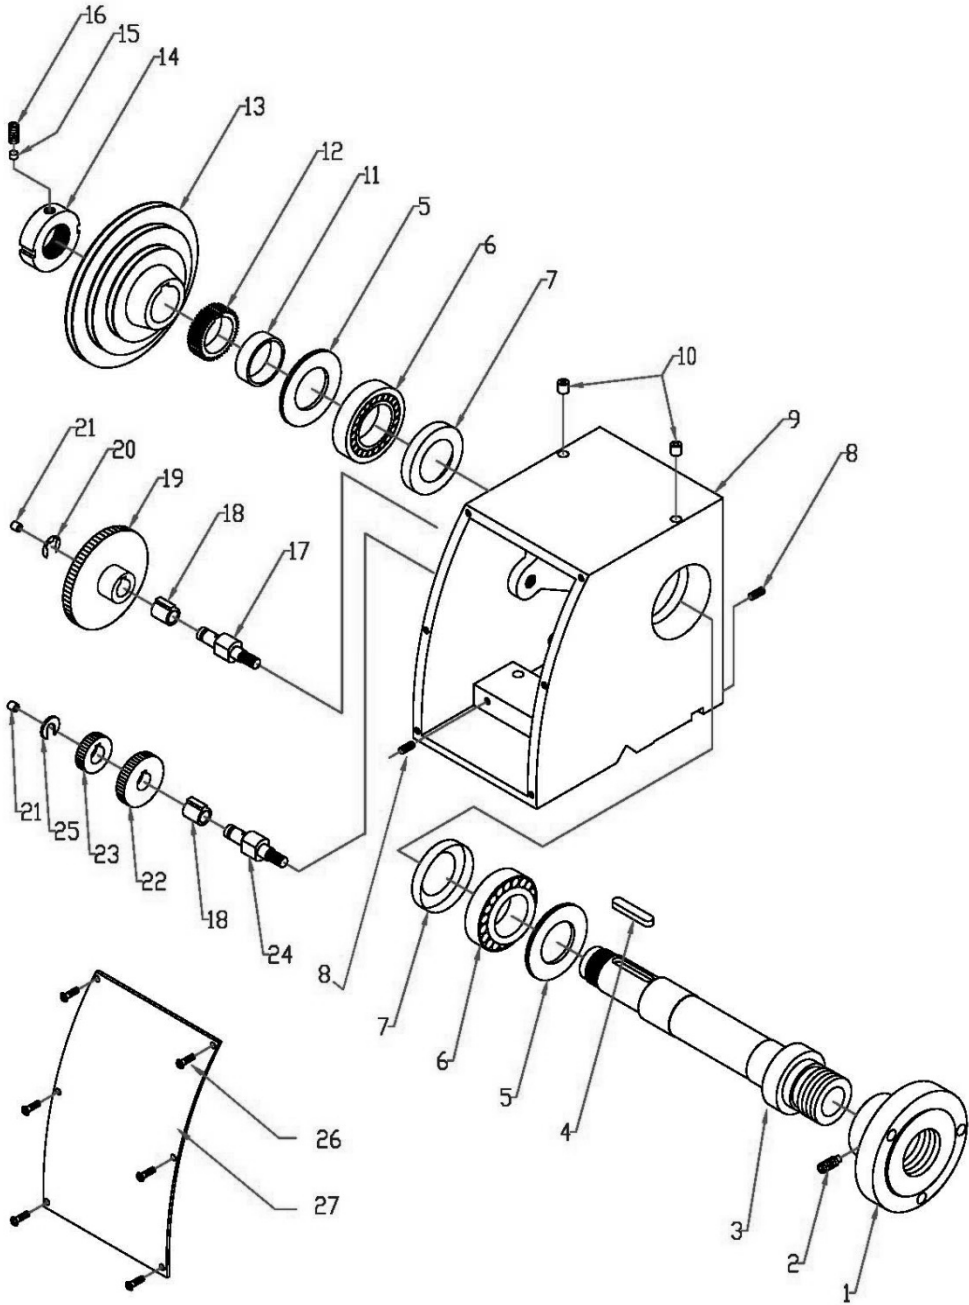

13.0 Replacement Parts

Replacement parts are listed on the following pages. To order parts or reach our service department, call 1-800-274-6848 Monday through Friday, 8:00 a.m. to 5:00 p.m. CST. Having the Model Number and Serial Number of your machine available when you call will allow us to serve you quickly and accurately.

Non-proprietary parts, such as fasteners, can be found at local hardware stores, or may be ordered from JET. Some parts are shown for reference only, and may not be available individually.

13.1.1 Headstock Assembly – Exploded View