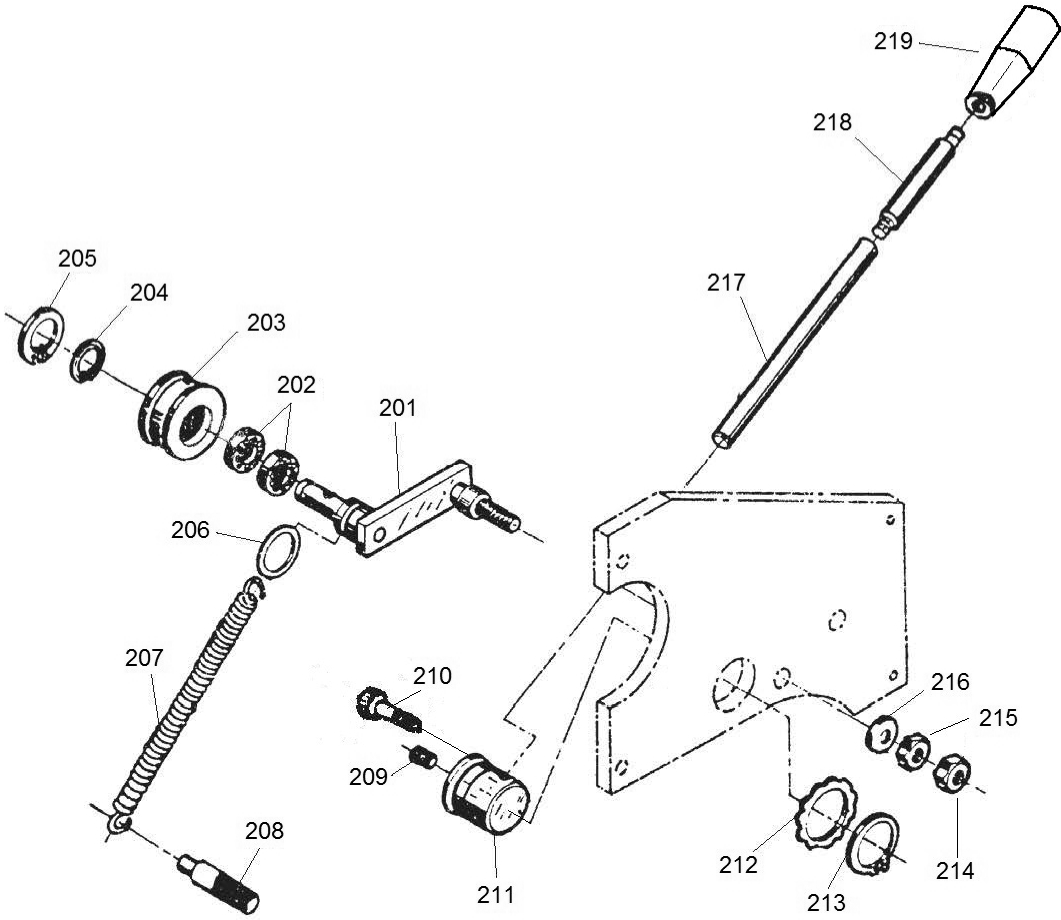

13.3.1 Belt Tension Lever – Exploded View

13.3.2 Belt Tension Lever – Parts List

Index No.	Part No.	Description	Size	Qty
201	BDB919-201	Lever Bracket Assembly		1
202	BB-6001ZZ	Ball Bearing	6001ZZ	2
203	BDB919-203	Roller		1
204	F006041	C-Retaining Ring, Ext	12mm	1
205	F006029	C-Retaining Ring, Int	28mm	1
206	BDB919-206	Washer		1
207	BDB919-207	Spring		1
208	BDB919-208	Stud Bolt		1
209	TS-1524011	Socket Set Screw	M8-1.25X8	1
210	TS-1503031	Hex Socket Hd Cap Screw	M6-1.0X12	1
211	BDB919-211	Pivot		1
212	BDB919-212	Wave Washer	34mm	1
213	F006079	C-Retaining Ring, Ext	34mm	1
214	JSS16-062	Hex Thin Nut	M10	1
215	TS-2311101	Hex Nut	M10	1
216	BDB919-216	Washer	10mm	1
217	BDB919-217	Shaft	102mm	1
218	BDB919-218	Threaded Shaft	180mm	1
219	BDB919-219	Taper Knob	M10X50	1