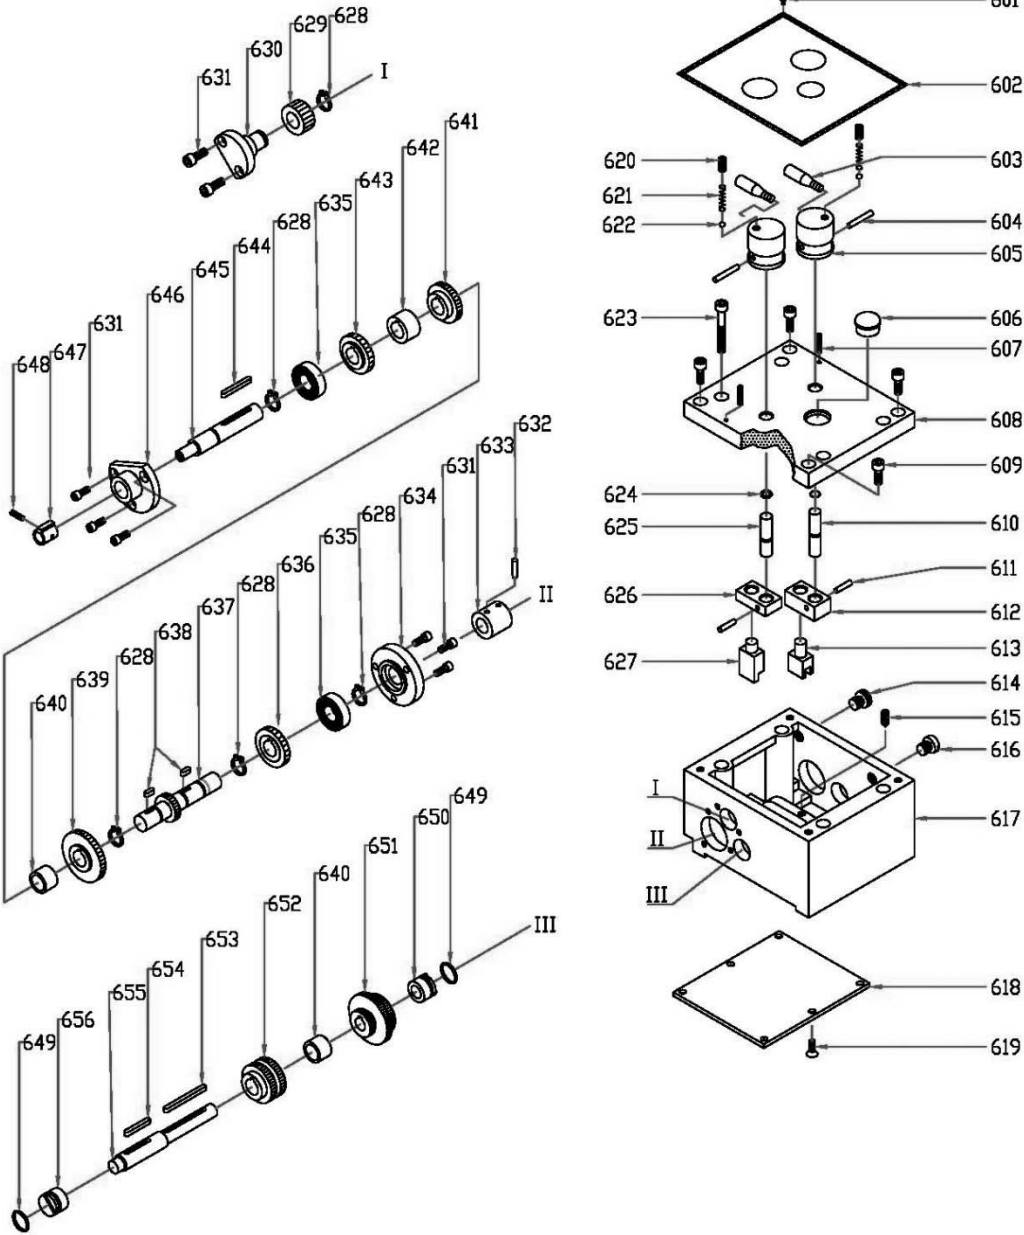

13.7.1 Gear Box – Exploded View

13.7.2 Gear Box – Parts List

Index No.	Part No.	Description	Size	Qty
601	F005338	Hex Socket Hd Cap Screw	M3-0.5x5	4
602	BDB919-602	Graphic Plate		1
603	BDB919-603	Lever		2
604	F012088	Roll Pin	3X30mm	2
605	BDB919-605	Handle		2
606	BDB919-606	Oil Sight Glass	M22X1.5	1
607	F012092	Roll Pin	3X18mm	2
608	BDB919-608	Panel		1
609	TS-1503041	Hex Socket Hd Cap Screw	M6-1.0X16	4
610	BDB919-610	Shaft		1
611	TS-209203	Roll Pin	3X20mm	2
612	BDB919-612	Shift Lever		1
613	BDB919-613	Fork		1
614	BDB919-614	Bolt	M10X1	1
615	TS-1522011	Set Screw	M5-0.8X6	1
616	BDB919-616	Bolt	M10X1	1
617	BDB919-617	Gear Box Casting		1
618	BDB919-618	Back Cover		1
619	TS-1513011	Socket Hd Flat Screw	M5-0.8X10	6
620	TS-1523011	Set Screw	M6-1.0X6	2
621	BDB919-621	Spring		2
622	SB-5MM	Steel Ball	5MM	2
623	TS-1503101	Hex Socket Hd Cap Screw	M6-1.0X45	4
624	BDB919-624	O-Ring	10X1.8mm	2
625	BDB919-625	Shaft		1
626	BDB919-626	Shift Lever		1
627	BDB919-627	Fork		1
628	F006043	"C-Retaining Ring, Ext"	15mm	5
629	BDB919-629	Gear	20T-1.25	1
630	BDB919-630	Bracket		1
631	TS-1502031	Hex Socket Hd Cap Screw	M5-0.8X12	8
632	F012093	Roll Pin	4X26	1
633	BDB919-633	Collar		1
634	BDB919-634	Flange		1
635	BB-6002RZ	Bearing	6002RZ	2
636	BDB919-636	Gear	27T-1.25	1
637	BDB919-637	Gear Shaft	18T-1.25	1
638	JWDP12-128	"Key, Double Rd Hd"	A4X4X8	2
639	BDB919-639	Gear	36T-1.25	1
640	BDB919-640	Collar		2
641	BDB919-641	Gear	27T-1.25	1
642	BDB919-642	Collar		1
643	BDB919-643	Gear	27T-1.25	1
644	13-2014-001	"Key, Double Rd Hd"	A4X4X35	1
645	BDB919-645	Shaft		1
646	BDB919-646	Bracket		1
647	BDB919-647	Collar		1
648	Y31124210	Roll Pin	4X12mm	1
649	BDB919-649	O-Ring	20X2.4mm	2
650	BDB919-650	Collar		1
651	BDB919-651	Compound Gear	18-36-27T	1
652	BDB919-652	Compound Gear	27-27T	1
653	KF2R4445	"Key, Double Rd Hd"	A4X4X45	1
654	5304421	"Key, Double Rd Hd"	A4X4X30	1
655	BDB919-655	Shaft		1
656	BDB919-656	Collar		1
701	F010960	Socket Hd Flat Screw	M6-1.0X8	2
702	BDB919-702	Washer		2
703	AH25C-060	Spring Pin	4X30mm	1
704	BDB919-704	Gear	43T-1M	1