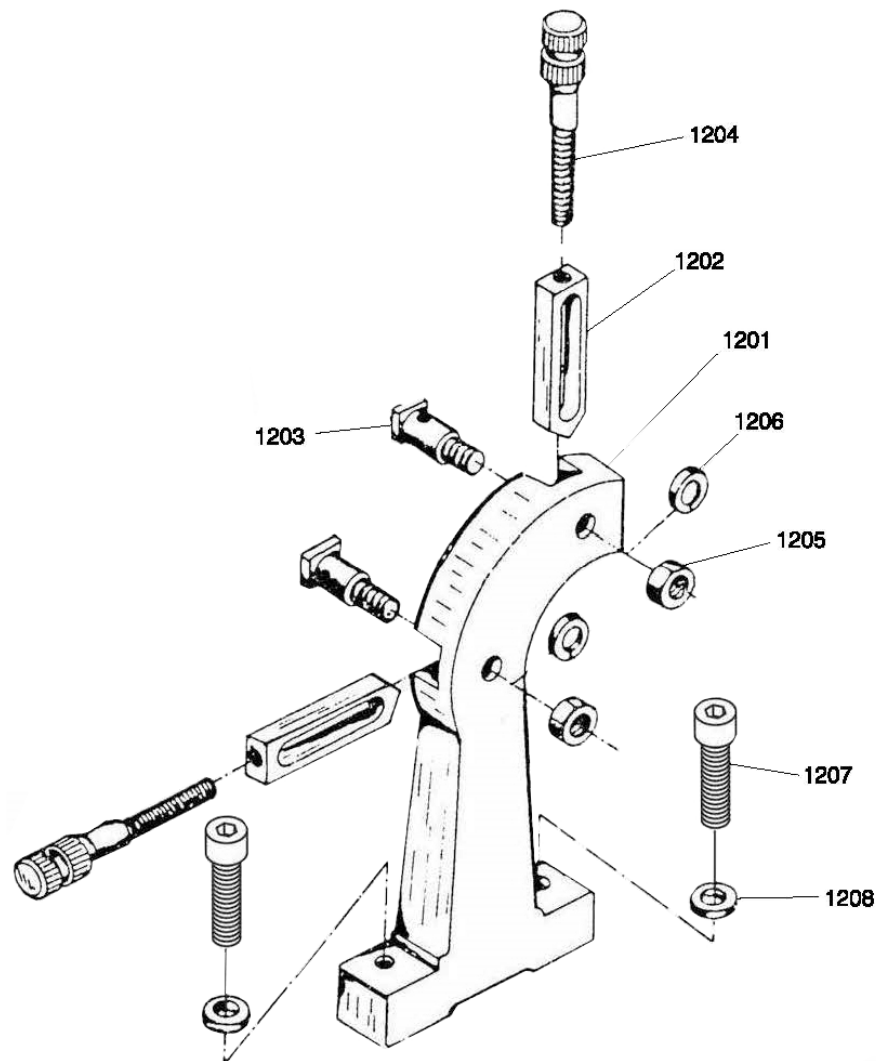

13.14.1 Follow Rest – Exploded View

13.14.2 Follow Rest – Parts List

Index No.	Part No.	Description	Size	Qty
1201	BDB919-1201	Follow Rest Casting		1
1202	BDB919-1202	Jaw		2
1203	BDB919-1203	Screw		2
1204	BDB919-1204	Adjusting Screw		2
1205	TS-1541031	Hex Nut	M8	2
1206	TS-2361081	Lock Washer	8mm	2
1207	TS-1503071	Hex Socket Hd Cap Screw	M6X30	2
1208	TS-2361061	Lock Washer	6mm	2