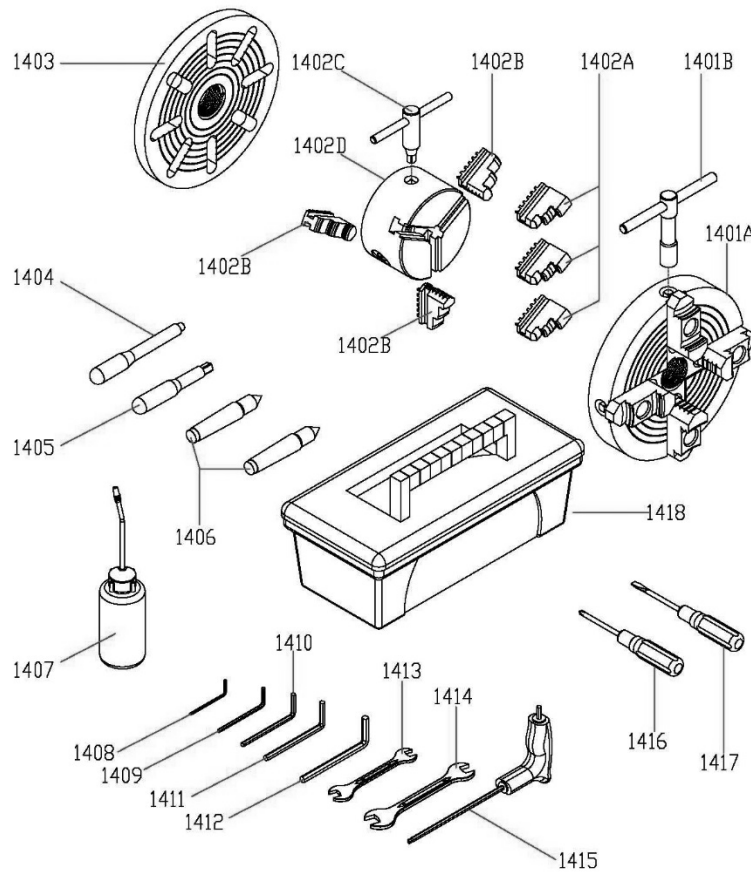

13.17.1 Accessories – Exploded View

13.17.2 Accessories – Parts List

Index No.	Part No.	Description	Size	Qty
1401	BDB919-1401	4-Jaw Chuck Kit	187mm	1
1401A	BDB919-1401A	4-Jaw Chuck Body		1
1401B	BDB919-1401B	4-Jaw Chuck Key		1
1402	BDB919-1402	3-Jaw Chuck Kit	100mm	1
1402A	BDB919-1402A	Reverse Jaws Set (3 pcs)		1
1402B	BDB919-1402B	Internal Jaws Set (3 pcs)		1
1402C	BDB919-1402C	3-Jaw Chuck Key		1
1402D	BDB919-1402D	3-Jaw Chuck Body		1
1403	BDB919-1403	Face Plate	190mm	1
1404	BDB919-1404	Spindle Bar		1
1405	BDB919-1405	Chuck Bar		1
1406	BDB919-1406	Dead Center MT2 *	MT2	2
1407	BDB919-1407	Oil Bottle *		1
1408	JHL610-901	Hex Wrench 2mm *	2mm	1
1409	TS-152704	Hex Wrench 3mm *	3mm	1
1410	TS-152705	Hex Wrench 4mm *	4mm	1
1411	TS-152706	Hex Wrench 5mm *	5mm	1
1412	TS-152707	Hex Wrench 6mm *	6mm	1
1413	WB25-1010	Wrench 8/10mm *	8/10mm	1
1414	WB25-1011	Wrench 12/14mm *	12/14mm	1
1415	JJ6CSDX-326A	T-Hex Wrench 4mm *	4mm	1
1416	ZX-OP-15	Screwdriver, Phillips *		1
1417	ZX-OP-14	Screwdriver, Flat Blade *		1
1418	BDB919-TBC	Tool Box Complete		1

* included in Tool Box