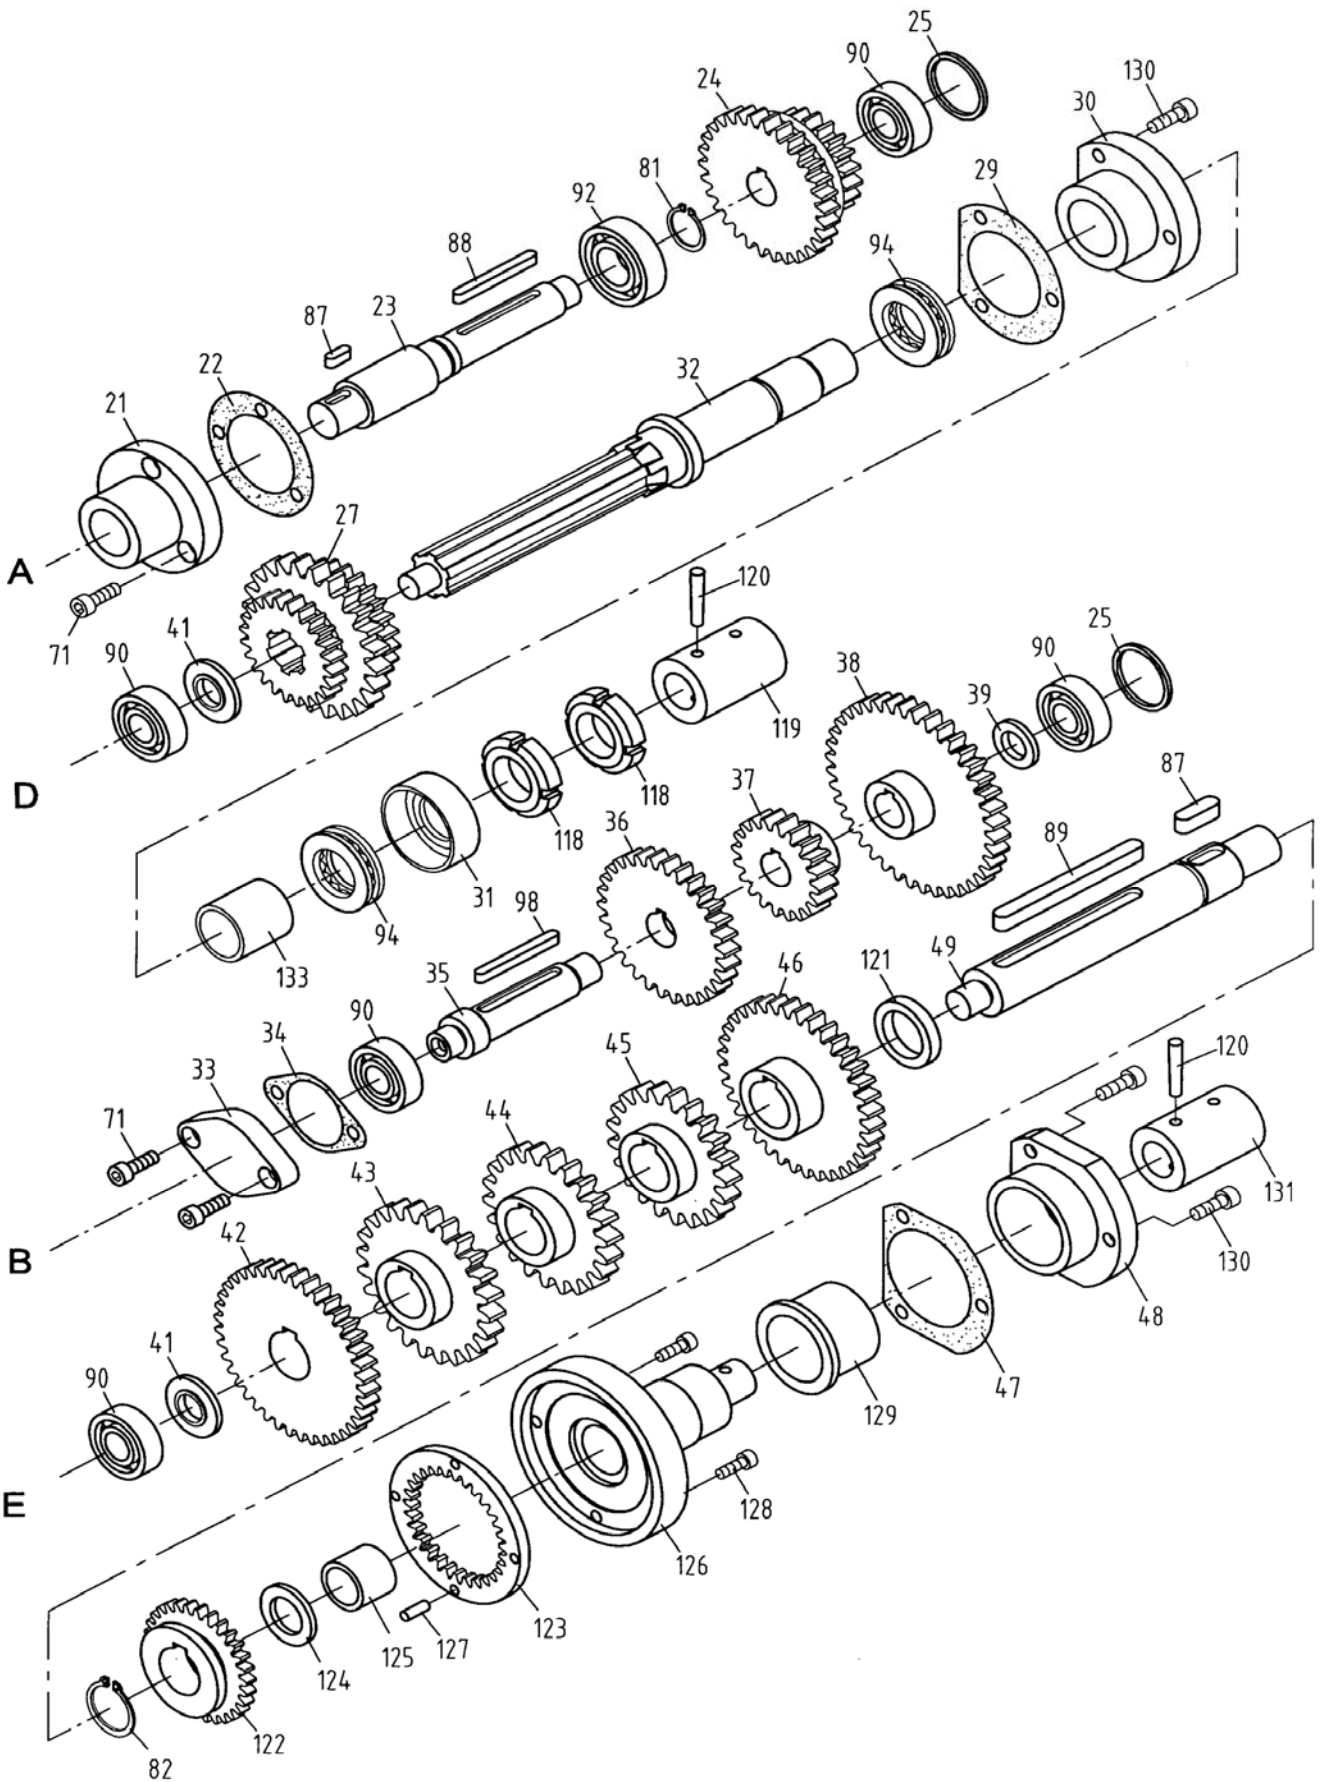

Gear Assembly II

Gear Assembly II

Index No.	Part No.	Description	Size	Qty.
21	32A5113	Cover		1
22	32A5503	Gasket		1
23	32A5712	Shaft		1
24	32A5710A	Gear	2.5m30T, 20T	1
25	32A5719	Washer		2
27	05718	Gear	2.25m, 3.25m, 2.5m24T	1
29	05502	Gasket		1
30	05104	Bushing		1
31	05714	Washer		1
32	05716	Shaft		1
33	32A5114	End cover		1
34	32A5504	Gasket		1
35	32A5716	Shaft		1
36	32A5714A	Gear	2.5m30T	1
37	32A5715A	Gear	2.5m20T	1
38	32A5713A	Gear	2.5m40T	1
39	32A5708	Washer		2
41	05719	Washer		2
42	05702	Gear	2.25m40T	1
43	05703	Gear	3.25m24T	1
44	05704	Gear	3.25m22T	1
45	05705	Gear	3.25m21T	1
46	05706	Gear	2.5m36T	1
47	05501	Gasket		1
48	05103	Flange		1
49	05717	Shaft		1
71	TS-1504031	Socket Head Cap Screw	M6 x 16	5
81	GHB1340A-G81	C-clip	20	1
82	GHB1340A-G82	C-clip	25	1
87	GHB1340A-G87	Key	5 x 14	1
88	GHB1340A-G88	Key	5 x 50	1
89	GHB1340A-G89	Key	8 x 110	1
90	BB-6202	Bearing	6202	5
92	BB-6004	Bearing	6004	1
94	BB-51105	Thrust Bearing	51105	2
98	GHB1340A-G98	Key	5 x 55	1
118	GHB1340A-G118	Round Nut	M24 x 1.5	2
119	05713	Connecting Sleeve	GHB1340A	1
	BDB1340A-05713	Connecting Sleeve		1
120	GHB1340A-G120	Pin	5 x 35	4
121	05707	Washer		1
122	05708	Gear	2m30T	1
123	05709	Inner Gear	2m30T	1
124	05711	Washer		1
125	05302	Oil Light Bushing		1
126	05710	XIB Shaft		1
127	GHB1340A-G127	Pin	5n6 x 14	2
128	GHB1340A-G128	Screw	M5 x 10	2
129	05301	Sliding Bearing		1
130	TS-1503031	Socket Head Cap Screw	M6 x 12	6
131	GHB1340A-05712	Connecting Sleeve	GHB-1340A	1
	BDB1340A-05712	Connecting Sleeve	BDB-1340A	1
133	05303	Bearing Housing		1