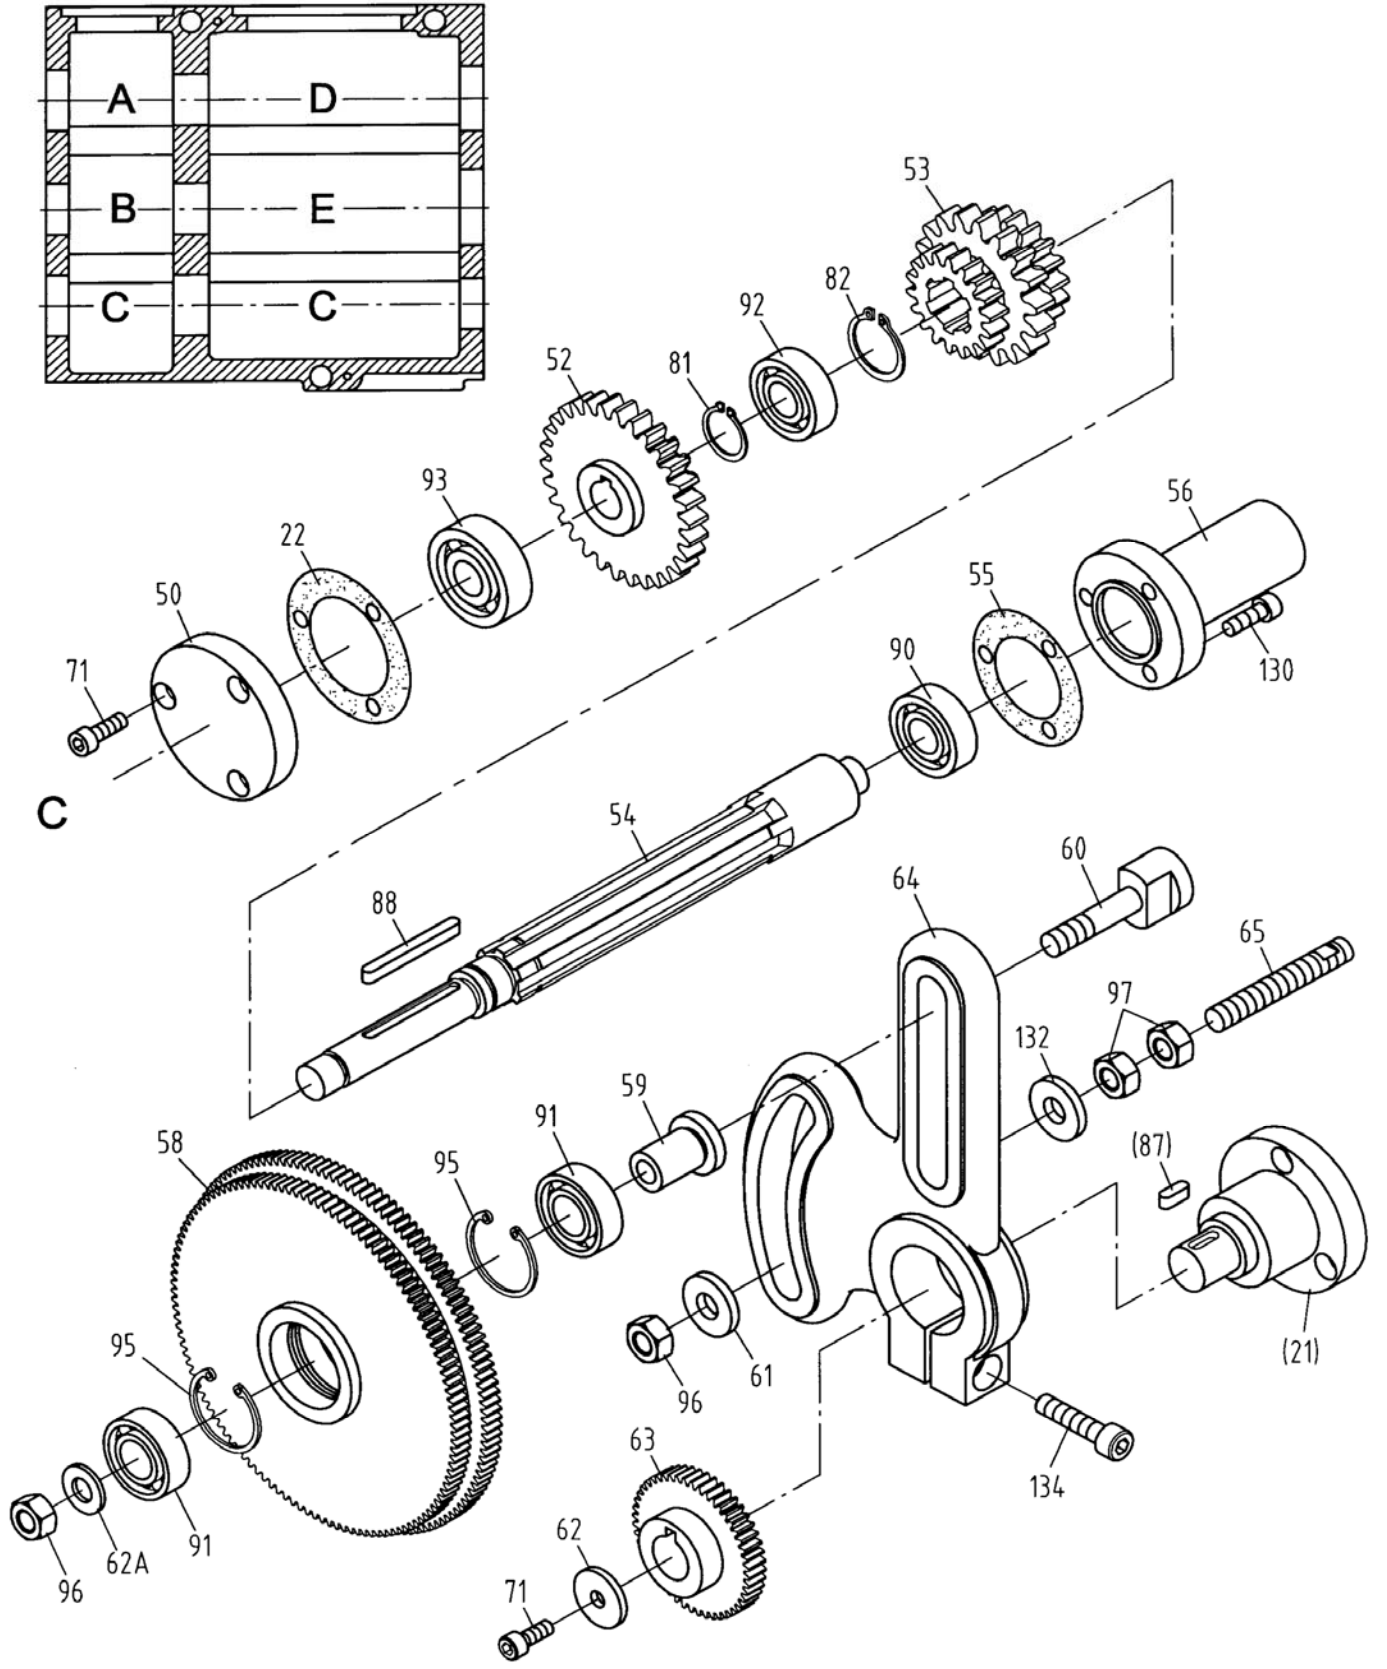

Gear Assembly III

Gear Assembly III

Index No.	Part No.	Description	Size	Qty.
21	32A5113	Cover		1
22	32A5503	Gasket		1
50	32A5115	End Cover		1
52	32A5718A	Gear	2.5m30T, 15T	1
53	32A5721A	Gear	2.25m, 3.25m, 2.5m18T	1
54	05701	Key shaft		1
55	05505	Gasket		1
56	05102	Cover		1
58	40A5736	Gear	1.25m120T, 127T	1
59	40A5738	Collar		1
60	40A5739	Screw		1
61	321719	Washer		1
62	40A5740	Washer		2
62A	40A5740A	Washer		1
63	32A5726A	Gear	1.25m48T	5
64	32A5119	Gear Frame		1
65	321718	Screw rod		1
71	TS-1504031	Socket Head Cap Screw	M6 x 16	4
81	GHB1340A-G81	C-clip	20	1
82	GHB1340A-G82	C-clip	25	1
87	GHB1340A-G87	Key	5 x 14	1
88	GHB1340A-G88	Key	5 x 50	1
90	BB-6202	Bearing	6202	1
91	BB-6103	Bearing	6103	2
92	BB-6004	Bearing	6004	1
93	BB-6302	Thrust Bearing	6302	1
95	GHB1340A-G95	C-clip	35	2
96	TS-1540071	Hex Nut	M10	1
97	TS-1540081	Hex Nut	M12	3
130	TS-1503031	Socket Head Cap Screw	M6 x 12	3
132	TS-2360121	Washer		1
134	GHB1340A-G134	Hex Socket Cap Screw	M8 x 30	1