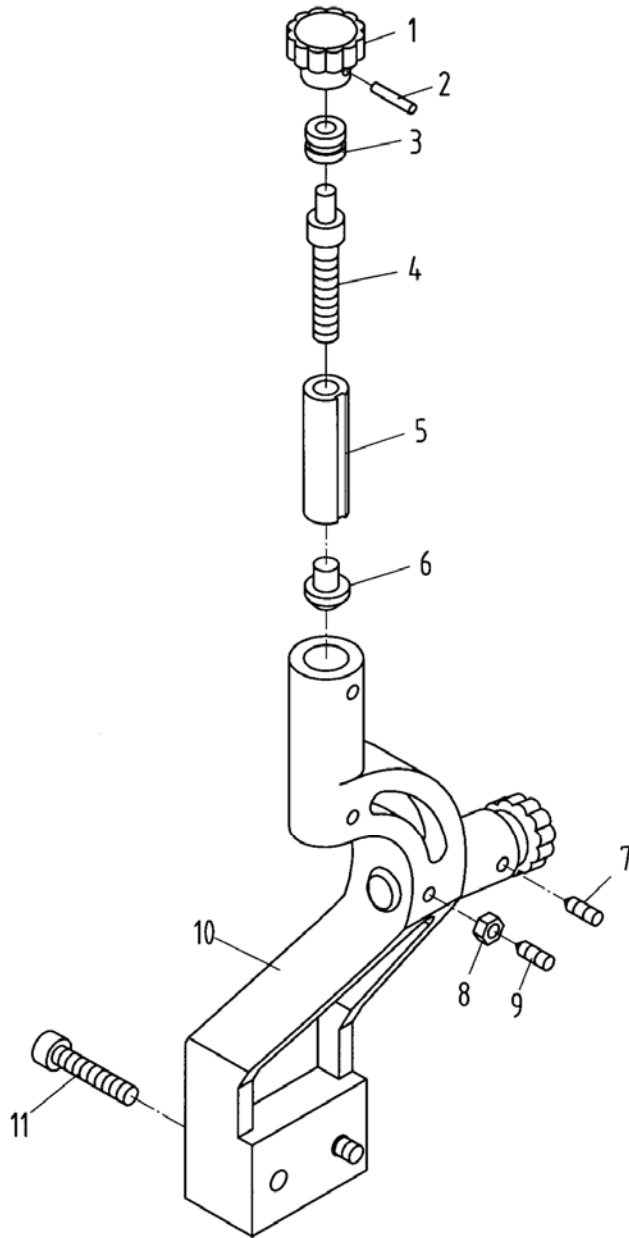

Follow Rest

Follow Rest

Index No.	Part No.	Description	Size	Qty.
1.....	GHB1340-1FR.....	Knob.....		2
2.....	GHB1340-2FR.....	Pin.....	3 x 18.....	2
3.....	10208.....	Bushing.....		2
4.....	10204.....	Screw.....		2
5.....	10201.....	Sleeve.....		2
6.....	10401.....	Brass Finger.....		2
7.....	TS-1523011.....	Set Screw.....	M6 x 8.....	2
8.....	TS-1540041.....	Nut.....	M6.....	2
9.....	TS-1523051.....	Set Screw.....	M6 x 16.....	2
10.....	10104.....	Base Casting.....		1
11.....	TS-1504071.....	Hex Socket Cap Screw.....	M8 x 35.....	2
.....	GHB1340-FR.....	Follow Rest Complete.....		1