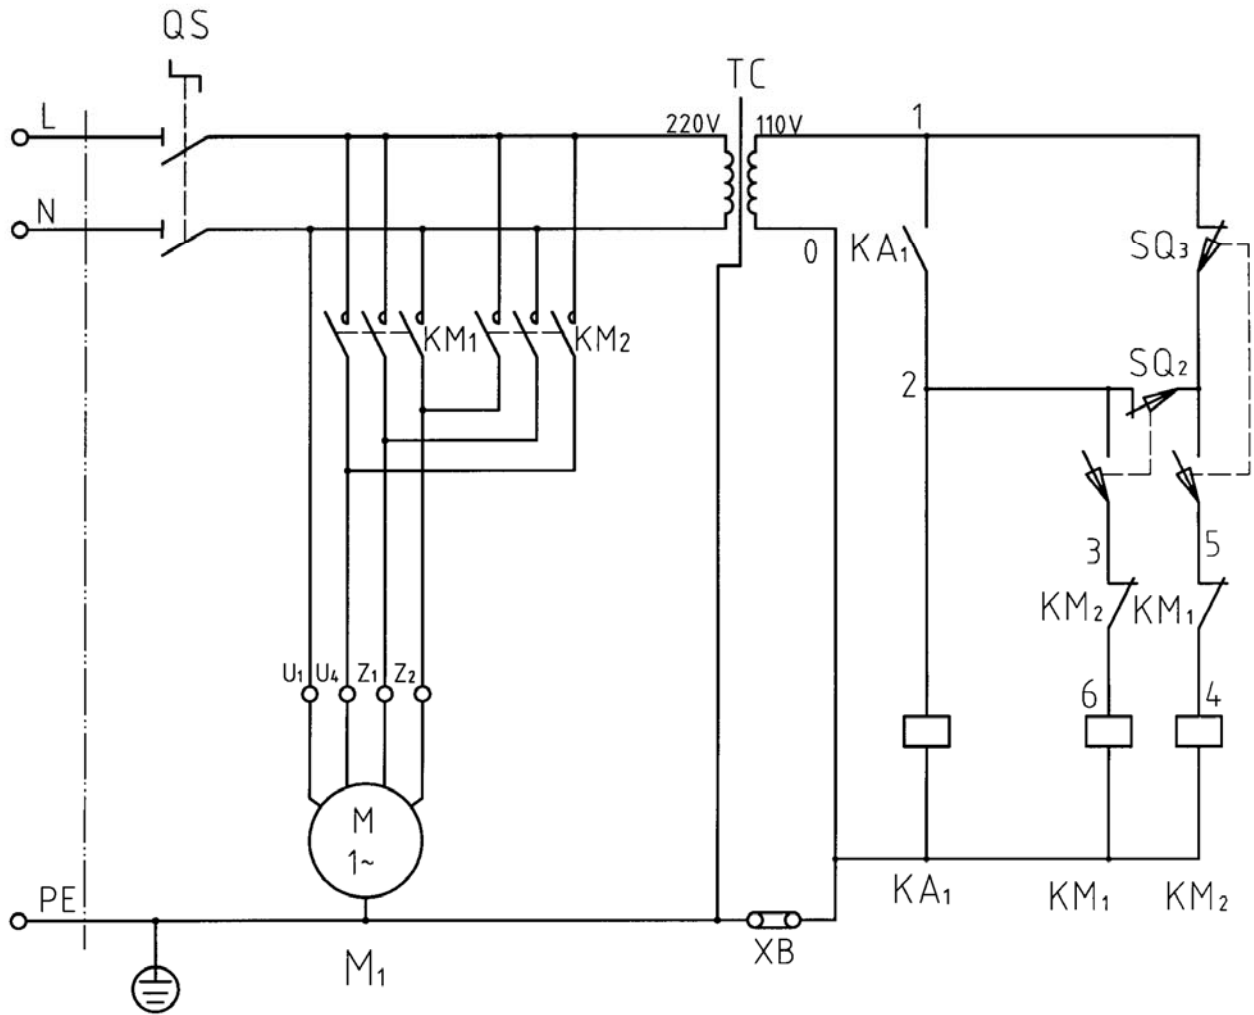

Electrical Schematic-BDB-1340A

Electrical Schematic - BDB-1340A

Index No.	Part No.	Description	Size	Qty.
1	GHB1340-KA1	Relay	CA2-DN140	1
2	GHB1340-KM1	A.C. Contactor	LC1-D259	1
3	GHB1340-KM2	A.C. Contactor	LC1-D259	1
4	GHB1340-TC	Control Transformer	JBK3-63	1
5	GHB1340A-SQ2	Stroke Switch	LXW5-11D1	1
6	GHB1340A-SQ3	Stroke Switch	LXW5-11D1	1
7	GHB1340-XT1	Wiring Board	JHY1-32	1
8	GHB1340-XT2	Wiring Board	JHY1-16	1
9	GHB1340-XB	Copper Plate (for grounding)		1