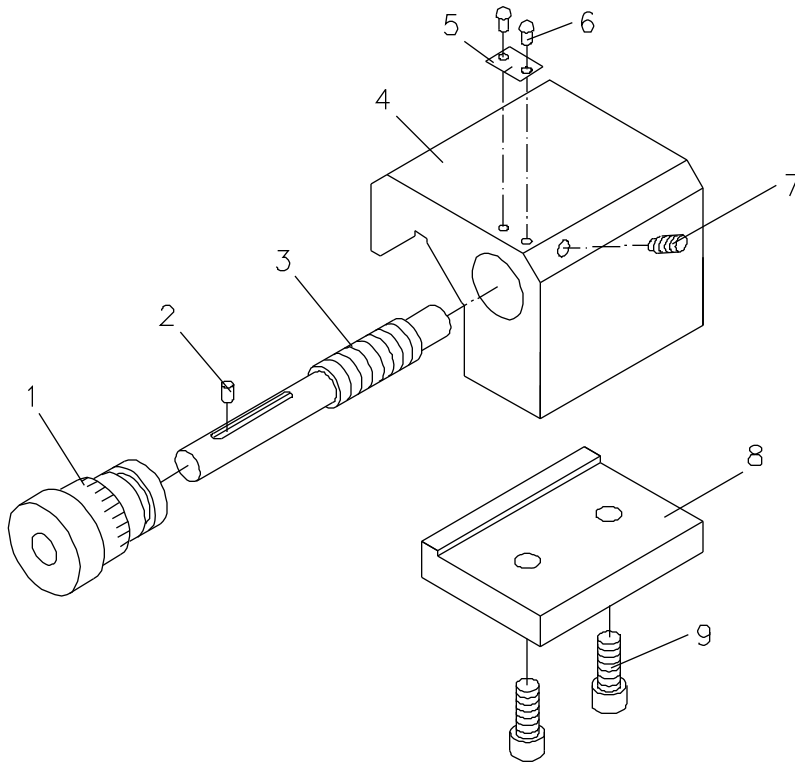

Micro Carriage Stop Assembly

Micro Carriage Stop Assembly

Index No.	Part No.	Description	Size	Qty.
1.....	GHB1340A-01707	Dial.....		1
2.....	GHB1340A-MS02	Pin.....	B3 x 6	1
3.....	GHB1340A-01716	Axle.....		1
4.....	GHB1340A-01107	Stop.....		1
5.....	ZX-03302	Indicator Plate.....		1
6.....	ZX-MS06	Pin.....	3 x 8	2
7.....	TS-1523031	Socket Set Screw.....	M6 x 10	1
8.....	GH1340A-01108	Clamping Plate.....		1
9.....	TS-1503051	Hex Socket Cap Screw.....	M6 x 20	2