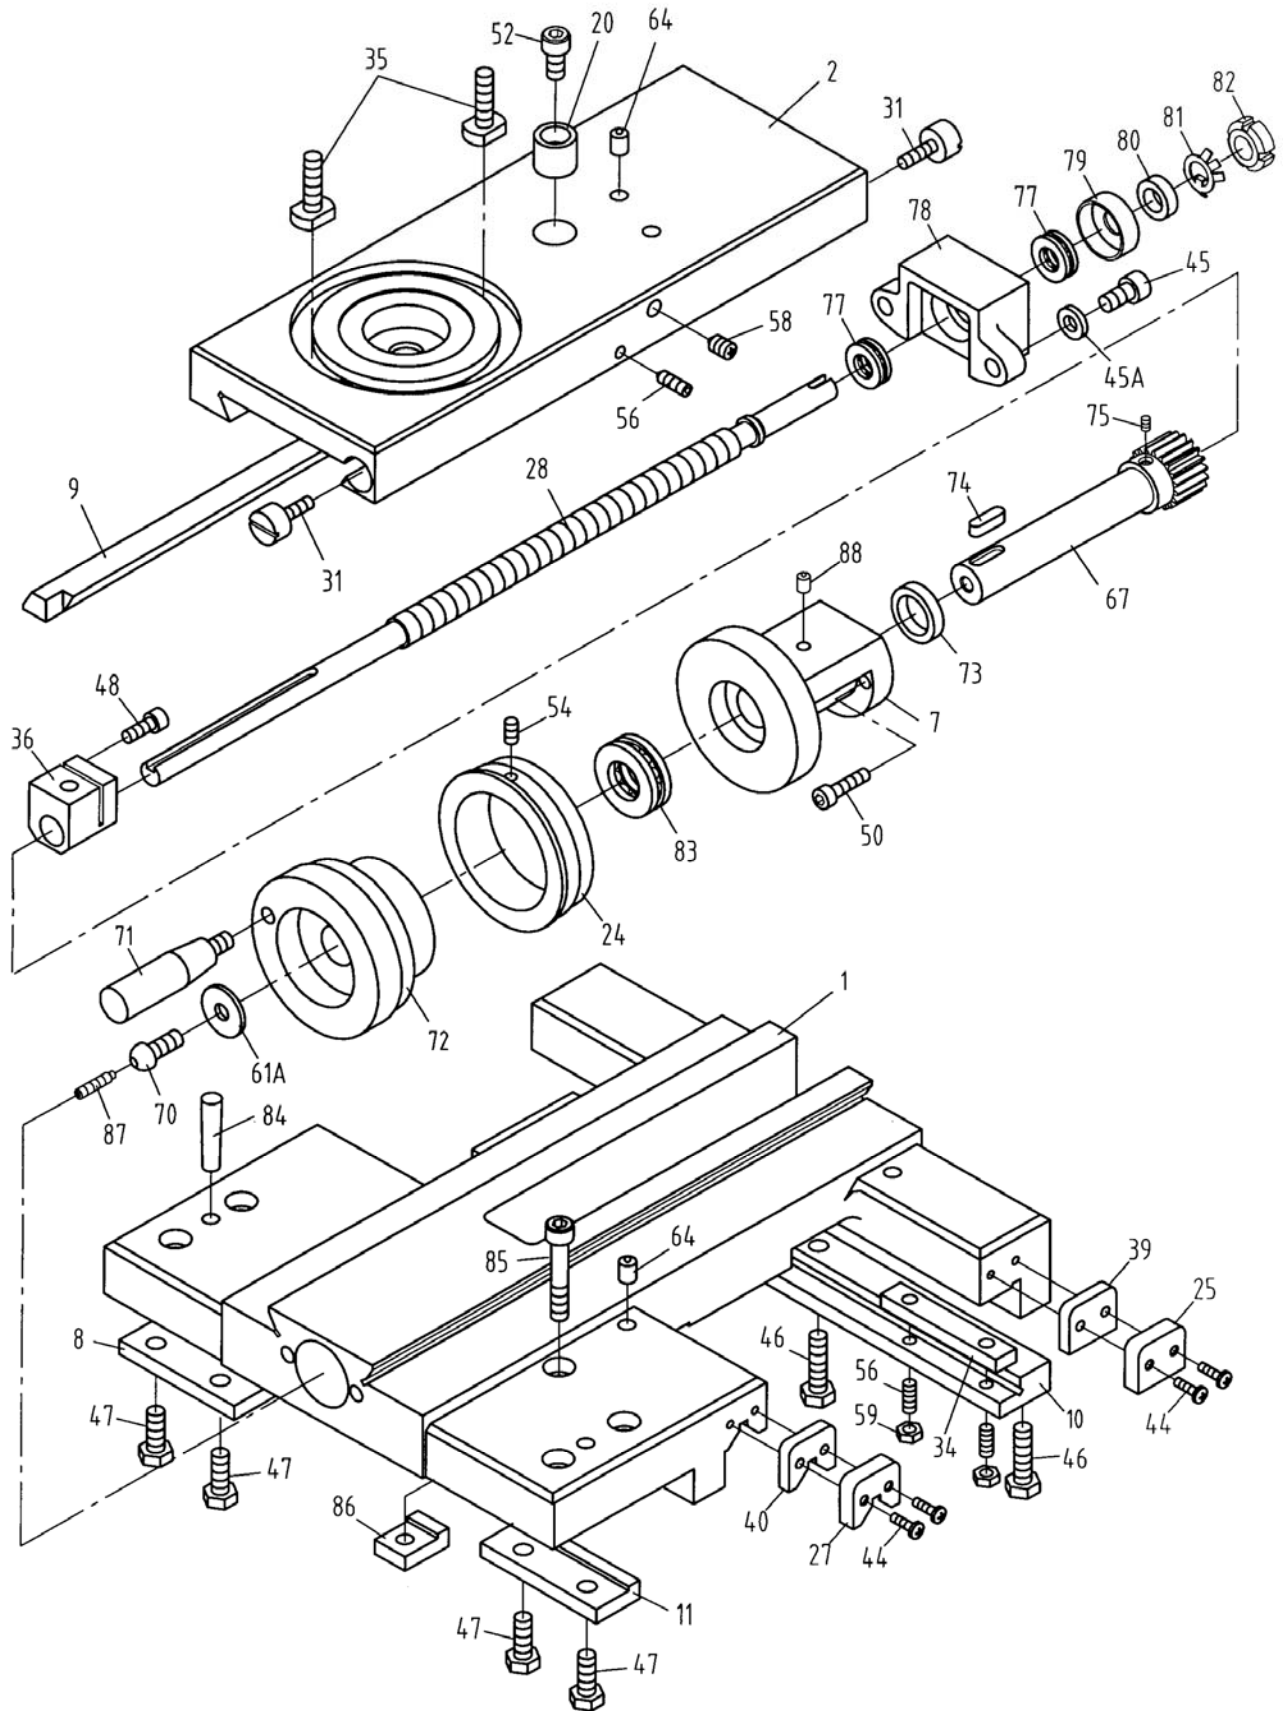

Top Slide, Tool Post, Saddle, and Cross Slide II

Top Slide, Tool Post, Saddle, and Cross Slide II

Index No.	Part No.	Description	Size	Qty.
1	07101	Saddle		1
2	07102	Cross Slide		1
7	07120N	Bearing Housing		1
8	07123	Strip		1
9	07131	Gib		1
10	07132	Strip		1
11	07141	Front Strip		1
20	07216	Collar		1
24	07222N	Index Ring		1
25	07224	Plate		2
27	07227	Plate		2
28	07229N	Screw		1
31	07236	Gib Adjusting Screw		2
34	07239	Gib Strip		2
35	07240	T-Bolt		2
36	07415N	Block		1
39	07526	Wiper		2
40	07528	Wiper		2
44	GHB1340-44T	Screw	M4 x 12	8
45	TS-1504051	Hex Socket Cap Screw	M8 x 25	2
45A	TS-1551061	Lock Washer	M8	2
46	GHB1340-46T	Screw	M8 x 20	3
47	GHB1340-47T	Screw	M8 x 20	4
48	TS-1503041	Hex Socket Cap Screw	M6 x 16	1
50	TS-1503061	Hex Socket Cap Screw	M6 x 25	2
52	TS-1504031	Hex Socket Cap Screw	M8 x 16	1
54	TS-1523021	Set Screw	M6 x 8	1
56	TS-1523071	Set Screw	M6 x 25	5
58	TS-1524021	Set Screw	M8 x 10	1
59	TS-1540041	Hex Nut	M6	4
61	TS-1550061	Washer	M8	1
61A	GHB1340-65T	Washer		1
64	GHB1340-64T	Oil Ball	8	5
67	07530	Gear Shaft		1
70	TS-1504041	Screw	M8 x 20	1
71	07531	Handle		1
72	07532	Compound Handle		1
73	07533	Spacer		1
74	07534	Key		1
75	07535	Set Screw	M3 x 8	1
76	07536	Key	5 x 5 x 30	1
77	BB-8101	Thrust Bearing	8101	2
78	07538	Bearing Housing		1
79	07539	Bearing Dust Cover		1
80	07540	Washer		1
81	07541	Star Washer		1
82	07542	Locking Nut		1
83	BB-8104	Thrust Bearing	8104	1
84	GHB1340-84	Taper Pin	8 x 40	2
85	GHB1340-85	Hex Socket Cap Screw	M8 x 50	1
86	GHB1340-86	Locking Washer		1
87	GHB1340-87	Screw	M5 x 20	1
88	GHB1340-88	Oil Ball	6	1