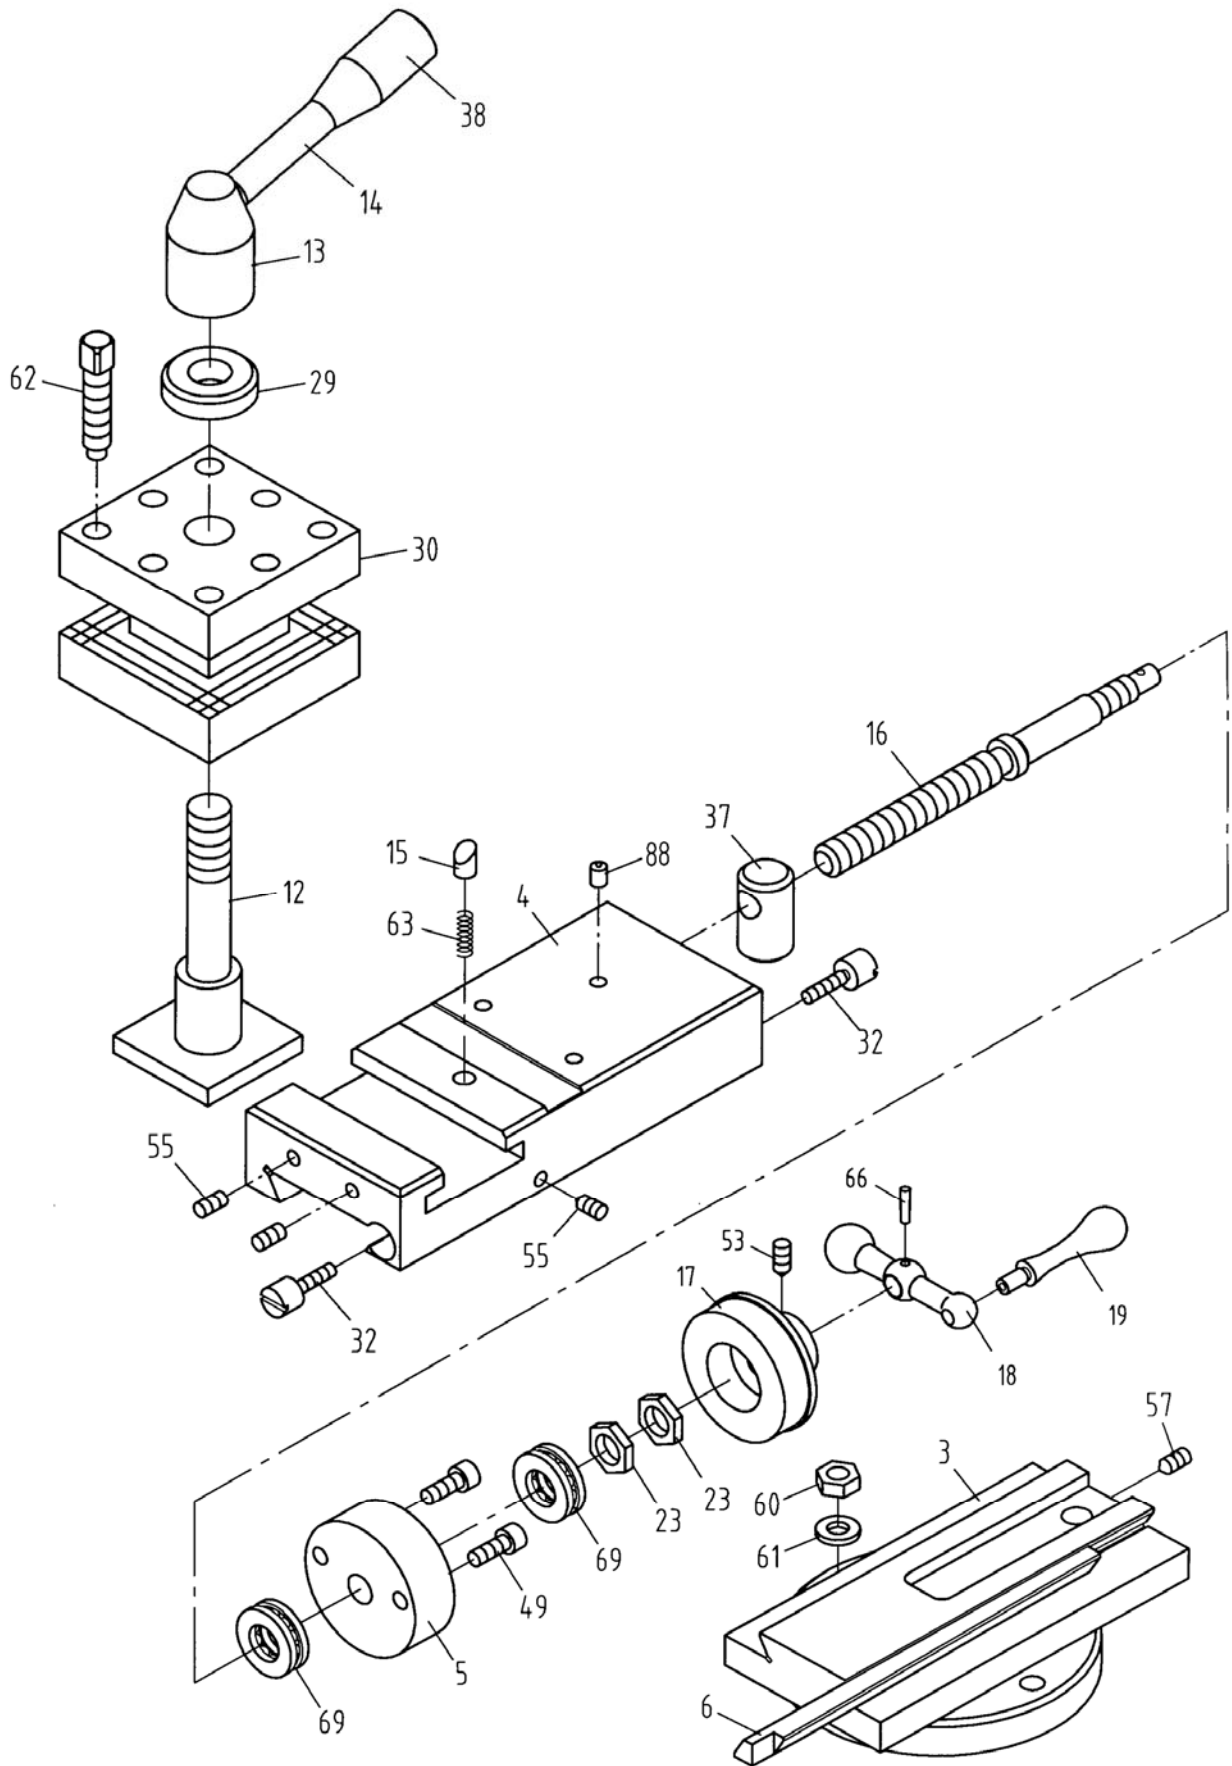

Top Slide, Tool Post, Saddle, and Cross Slide I

Top Slide, Tool Post, Saddle, and Cross Slide I

Index No.	Part No.	Description	Size	Qty.
3	07103	Swivel Slide		1
4	07104	Top Slide		1
5	07111	Collar		1
6	07117	Gib		1
12	07205	Screw		1
13	07206	Handle Base		1
14	07207	Handle Shaft		1
15	07209	Stop		1
16	07210	Screw		1
17	07212	Index Ring		1
18	07213	Ball Handle		1
19	07214	Handle		1
23	07221	Nut		2
29	07233	Washer		1
30	07234	Post Base		1
32	07237	Gib Adjusting Screw		2
37	07430	Nut		1
38	07508	Knob		1
49	TS-1503051	Hex Socket Cap Screw	M6 x 20	2
53	TS-1523011	Set Screw	M6 x 6	1
55	TS-1523031	Set Screw	M6 x 10	3
57	TS-1524011	Set Screw	M8 x 8	1
60	TS-1540061	Hex Nut	M8	2
61	TS-1550061	Washer	M8	1
62	GHB1340-62T	Screw	M10 x 40	8
63	GHB1340-63T	Spring	0.6 x 4x 18	1
66	GHB1340-66T	Pin	3 x 16	1
69	GHB1340-69T	Ball Bearing		2
	GHB1340-TSA	Top Slide Assembly w/o Tool Post		1
70	07545	Screw	M8 x 20	1
88	GHB1340-88	Oil Ball	6	1