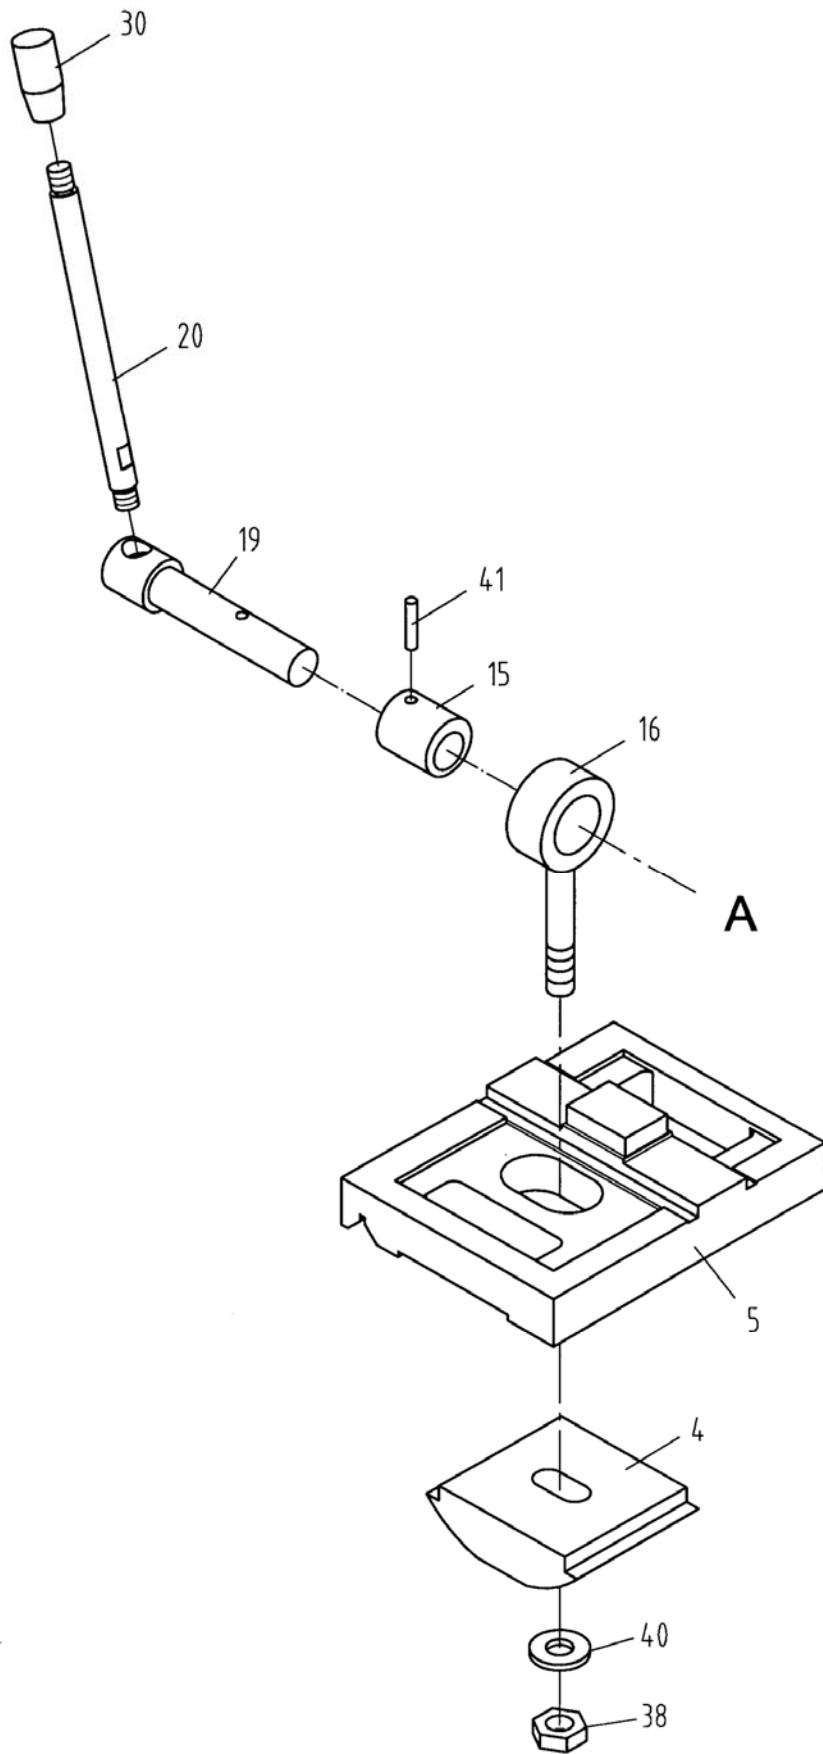

Tailstock Assembly I

Index No.	Part No.	Description	Size	Qty.
1	Z08101	Casting		1
2	Z08102	Flange Cover		1
3	08103	Hand Wheel		1
7	08202	Quill		1
8	Z08203	Screw		1
9	GHB1340-09TS	Washer		1
10	Z08205	Screw	M8 x 20	1
11	08206	Screw		1
12	Z08207	Lever		1
13	08208	Shaft		1
14	08209	Screw		2
21	08401	Nut		1
22	08402	Index Ring		1
23	08403	Pivot Block		1
26	08501	Handle		1
29	GHB1340-29TS	Handle	M8 x 40	1
31	TS-1501031	Hex Socket Cap Screw	M4 x 10	3
32	TS-1503041	Hex Socket Cap Screw	M6 x 16	4
33	TS-1522061	Set Screw	M5 x 20	1
34	TS-1523031	Set Screw	M6 x 8	1
35	GHB1340-35TS	Set Screw	M10 x 45	3
36	GHB1340-36TS	Screw	M8 x 35	1
37	TS-1540061	Hex Nut	M8	1
39	GHB1340-39TS	Key	4 x 15	1
42	BB-51102	Bearing	8102	1
46	GHB1340-43TS	Oil Ball	8	3
	Z08201	Live Center (not shown)	MT3	1
	8404	Arrow Plate (not shown)		1
	8405	Scale Plate (not shown)		1

Tailstock Assembly II