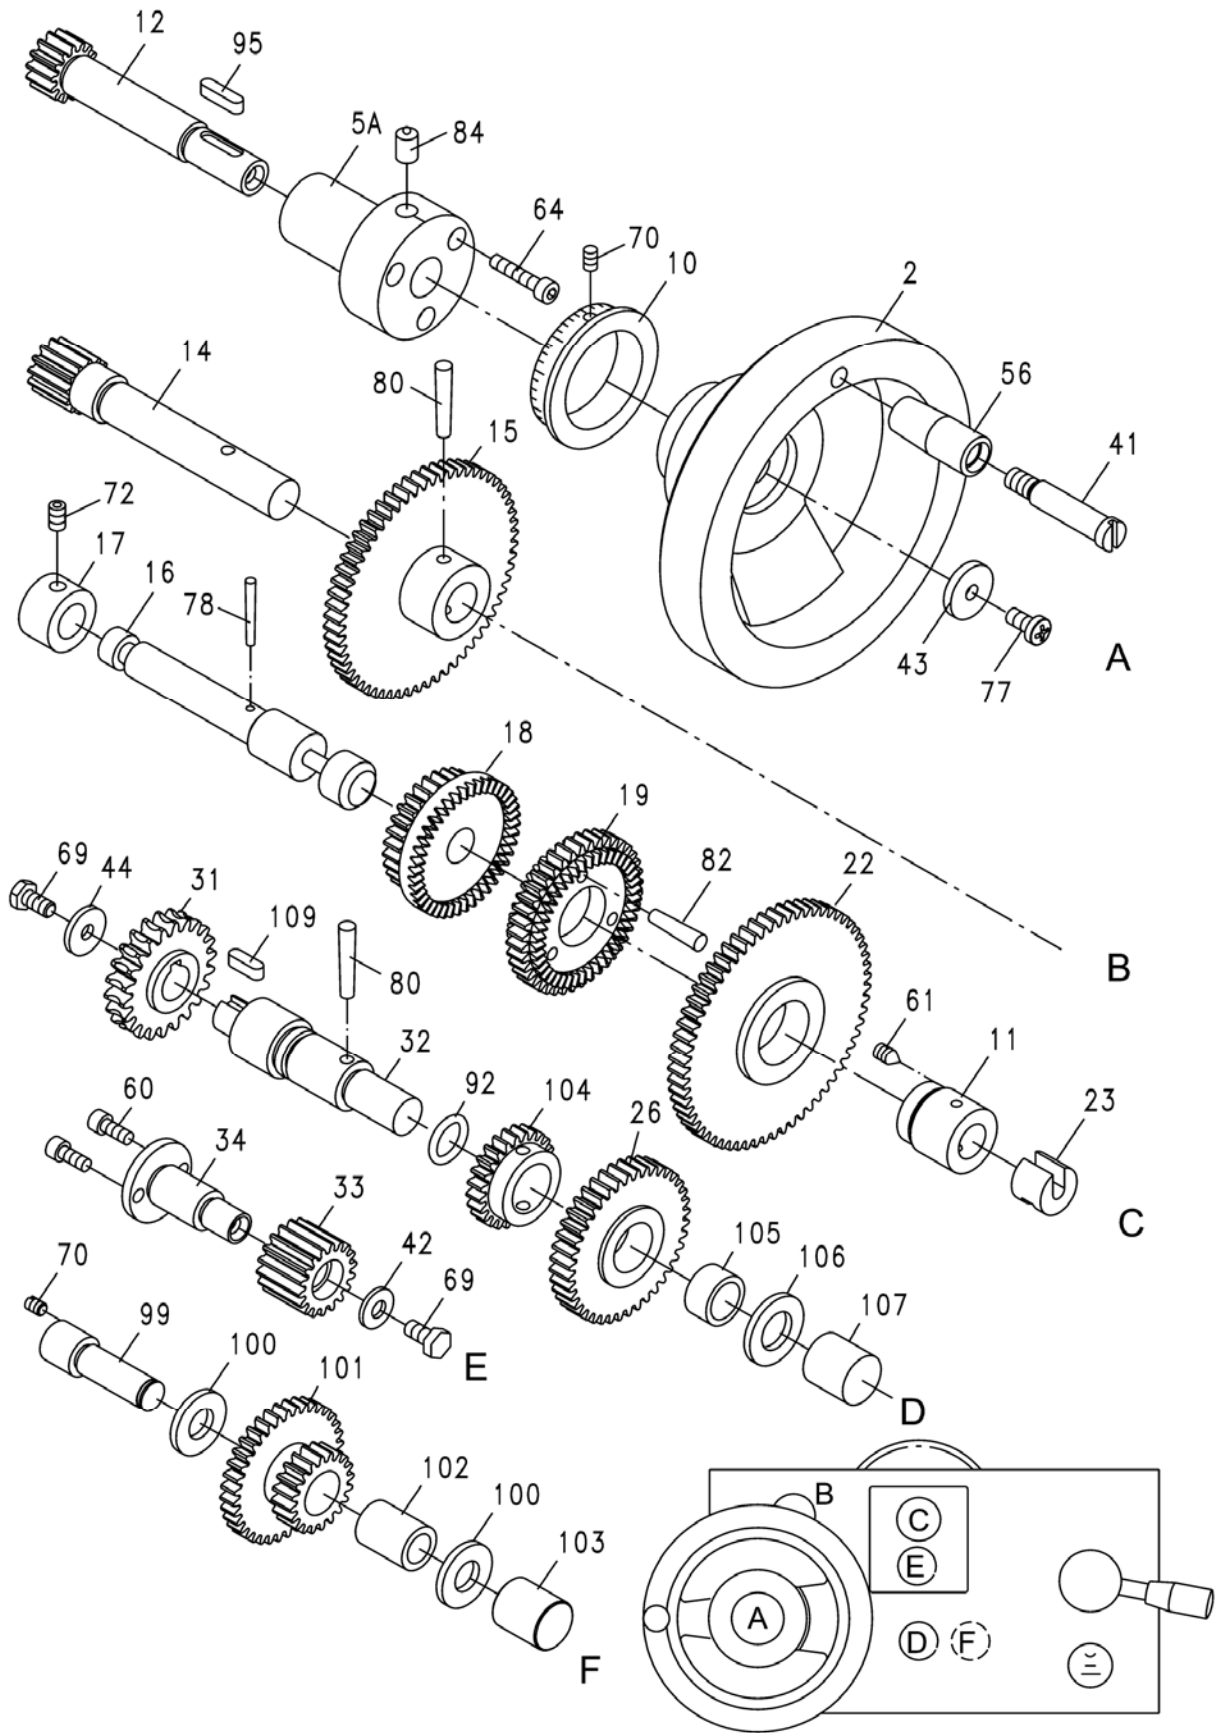

Apron Assembly II

Apron Assembly II

Index No.	Part No.	Description	Size	Qty.
2	06102	Handwheel		2
5A	06105A	Hub		1
10	06510	Index Ring		1
11	Z06111	Cover		1
12	06212	Shaft	1.5m14T	1
14	06214	Gear Shaft	1.5m13T	1
15	06215	Gear	1.5m60T	1
16	06216	Shaft		1
17	06417	Collar		1
18	06218	Gear	1.5m30T	1
19	06219	Gear	1.5m40T	1
22	06220	Gear	1.5m46T	1
23	06421	Shift Fork		1
26	GHB1340A-06704	Gear	1.5m40T	1
31	06429	Gear	2m22T	1
32	GHB1340A-06714	Shaft		1
33	06231	Gear	1.5m18T	1
34	06232	Shaft		1
41	06239	Screw		1
42	TS-1550041	Washer		1
43	Z06241	Washer		1
44	06242	Washer		1
56	06556	Handle		1
60	TS-1502031	Hex Socket Cap Screw	M5 x 12	2
61	TS-1523011	Set Screw	M6 x 6	1
64	TS-1503061	Hex Socket Cap Screw	M6 x 25	3
69	TS-1503021	Screw	M6 x 10	2
70	TS-1522011	Set Screw	M5 x 6	2
72	TS-1523031	Set Screw	M6 x 10	1
77	GHB1340-A77	Screw	M6 x 12	1
78	GHB1340-A78	Pin	3 x 25	1
80	GHB1340-A80	Pin	5 x 30	2
82	GHB1340-A82	Pin	5 x 25	3
84	GHB1340-A84	Oiler	8	1
92	GHB1340-A92	O-Ring	20 x 2.4	1
95	GHB1340-A95	Key	A5 x 18	1
99	GHB1340A-06732	Shaft		1
100	GHB1340A-06114	Washer		2
101	GHB1340A-06734	Gear	1.5m20T, 36T	1
102	GHB1340A-06115	Collar		1
103	GHB1340A-A103	Shaft Plug		1
104	GHB1340A-06731	Gear	1.5m24T	1
105	GHB1340A-06113	Collar		1
106	GHB1340A-06111	Washer		1
107	GHB1340A-06112	Shaft Plug		1
109	GHB1340A-A109	Key	5 x 12	1