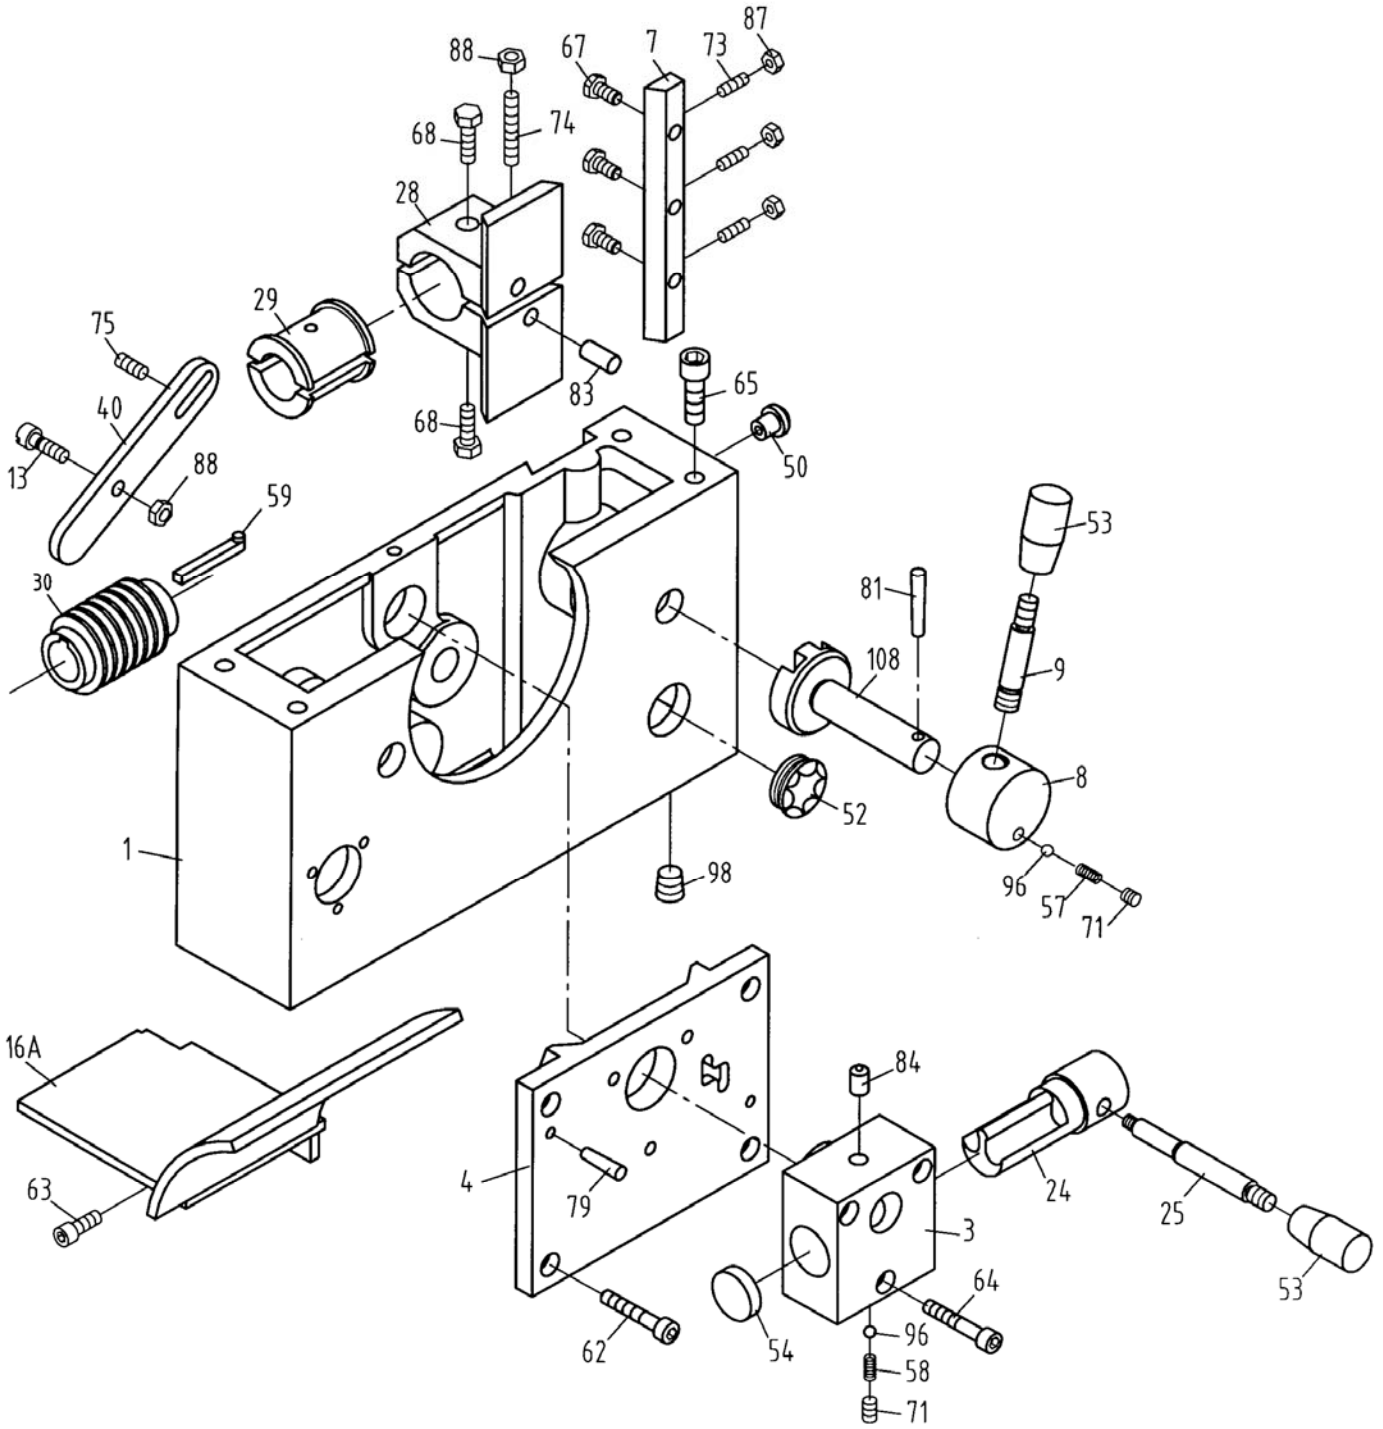

Gear Assembly III

Index No.	Part No.	Description	Size	Qty.
21	32A5113	Cover		1
22	32A5503	Gasket		1
50	32A5115	End Cover		1
52	32A5718A	Gear	2.5m30T, 15T	1
53	32A5721A	Gear	2.25m, 3.25m, 2.5m18T	1
54	05701	Key shaft		1
55	05505	Gasket		1
56	05102	Cover		1
58	40A5736	Gear	1.25m120T, 127T	1
59	40A5738	Collar		1
60	40A5739	Screw		1
61	321719	Washer		1
62	40A5740	Washer		2
62A	40A5740A	Washer		1
63	32A5726A	Gear	1.25m48T	5
64	32A5119	Gear Frame		1
65	321718	Screw rod		1
71	TS-1504031	Socket Head Cap Screw	M6 x 16	4
81	GHB1340A-G81	C-clip	20	1
82	GHB1340A-G82	C-clip	25	1
87	GHB1340A-G87	Key	5 x 14	1
88	GHB1340A-G88	Key	5 x 50	1
90	BB-6202	Bearing	6202	1
91	BB-6103	Bearing	6103	2
92	BB-6004	Bearing	6004	1
93	BB-6302	Thrust Bearing	6302	1
95	GHB1340A-G95	C-clip	35	2
96	TS-1540071	Hex Nut	M10	1
97	TS-1540081	Hex Nut	M12	3
130	TS-1503031	Socket Head Cap Screw	M6 x 12	3
132	TS-2360121	Washer		1
134	GHB1340A-G134	Hex Socket Cap Screw	M8 x 30	1

Apron Assembly I