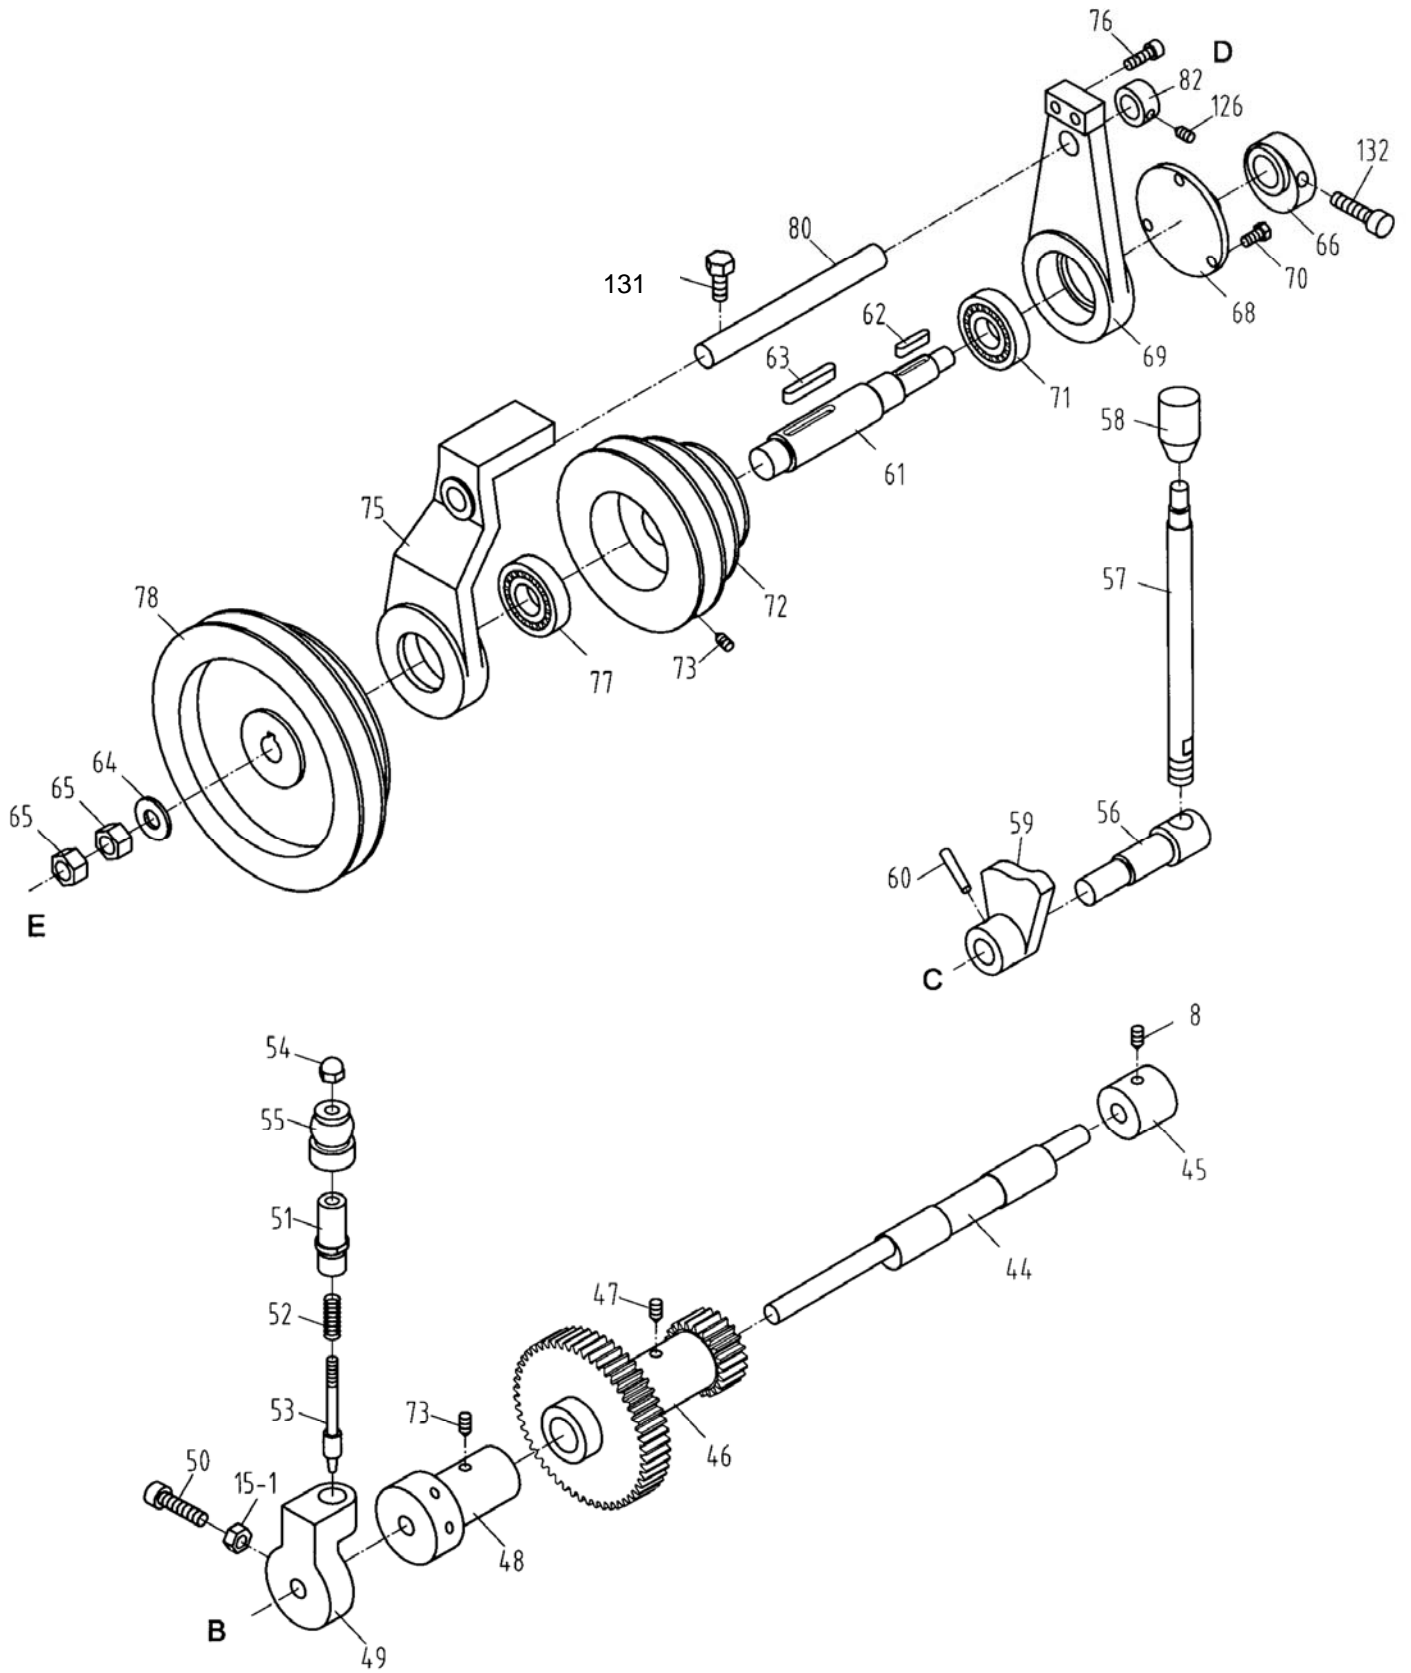

BDB-1340A Headstock Assembly II

Index No.	Part No.	Description	Size	Qty.
2	TS-1503051	Hex Socket Cap Screw	M6 x 20	4
3	BB-30212	Taper Roller Bearing	60 x 110 x 22	1
4	BDB1340-H4	Oil Seal	PG60 x 80 x 12	1
5	OS-709012	Oil Seal	SG70 x 90 x 12	1
6	BB-30211	Taper Roller Bearing	55 x 100 x 21	1
7	TS-1503041	Hex Socket Cap Screw	M6 x 16	4
18	04701	Spindle	D1-4	1
19	BDB1340-H19	Key	8 x 7 x 18	1
20	BDB1340-H20	Key	6 x 6 x 16	1
21	04102	Bearing Cover (front)		1
22	BDB1340-H22	Oil Seal	75 x 100 x 12	1
23	BDB1340-H23	O-Ring	125 x 3.1	1
25	BDB1340-H25	Shaft Pin	3 x 18	1
26	BDB1340-H26	Spring	0.8 x 11 x 18	1
27	04703	Pin		1
28	04702	Nut		1
29	04117A	Gear	2m74T	1
30	04116	Pulley		1
31	TS-1523031	Set Screw	M6 x 10	2
32	04302	Bushing		1
33	04301	Bushing		1
34	04115	Gear	2m44T	1
35	04114	Spacer		1
36	TS-1524021	Set Screw	M8 x 6	1
37	BDB1340-H37	O-Ring	60 x 3.1	1
38	04112A	Spacer		1
39	04113	Bearing Cover (rear)		1
40	BDB1340-H40	Oil Seal	W60 x 80 x 8	1
41	BDB1340-H41	O-Ring	110 x 3.1	1
42	04713	Gear	1.5m50T	1
43	04743	Locking Nut		2
110	04729	Cam		3
111	04741	Pin		3
112	BDB1340-H112	Spring	0.6 x 4 x 16	3
113	TS-1504041	Hex Socket Cap Screw	M8 x 18	3
130	BDB1340-H130	O-Ring	55 x 3.1	1

BDB-1340A Headstock Assembly III