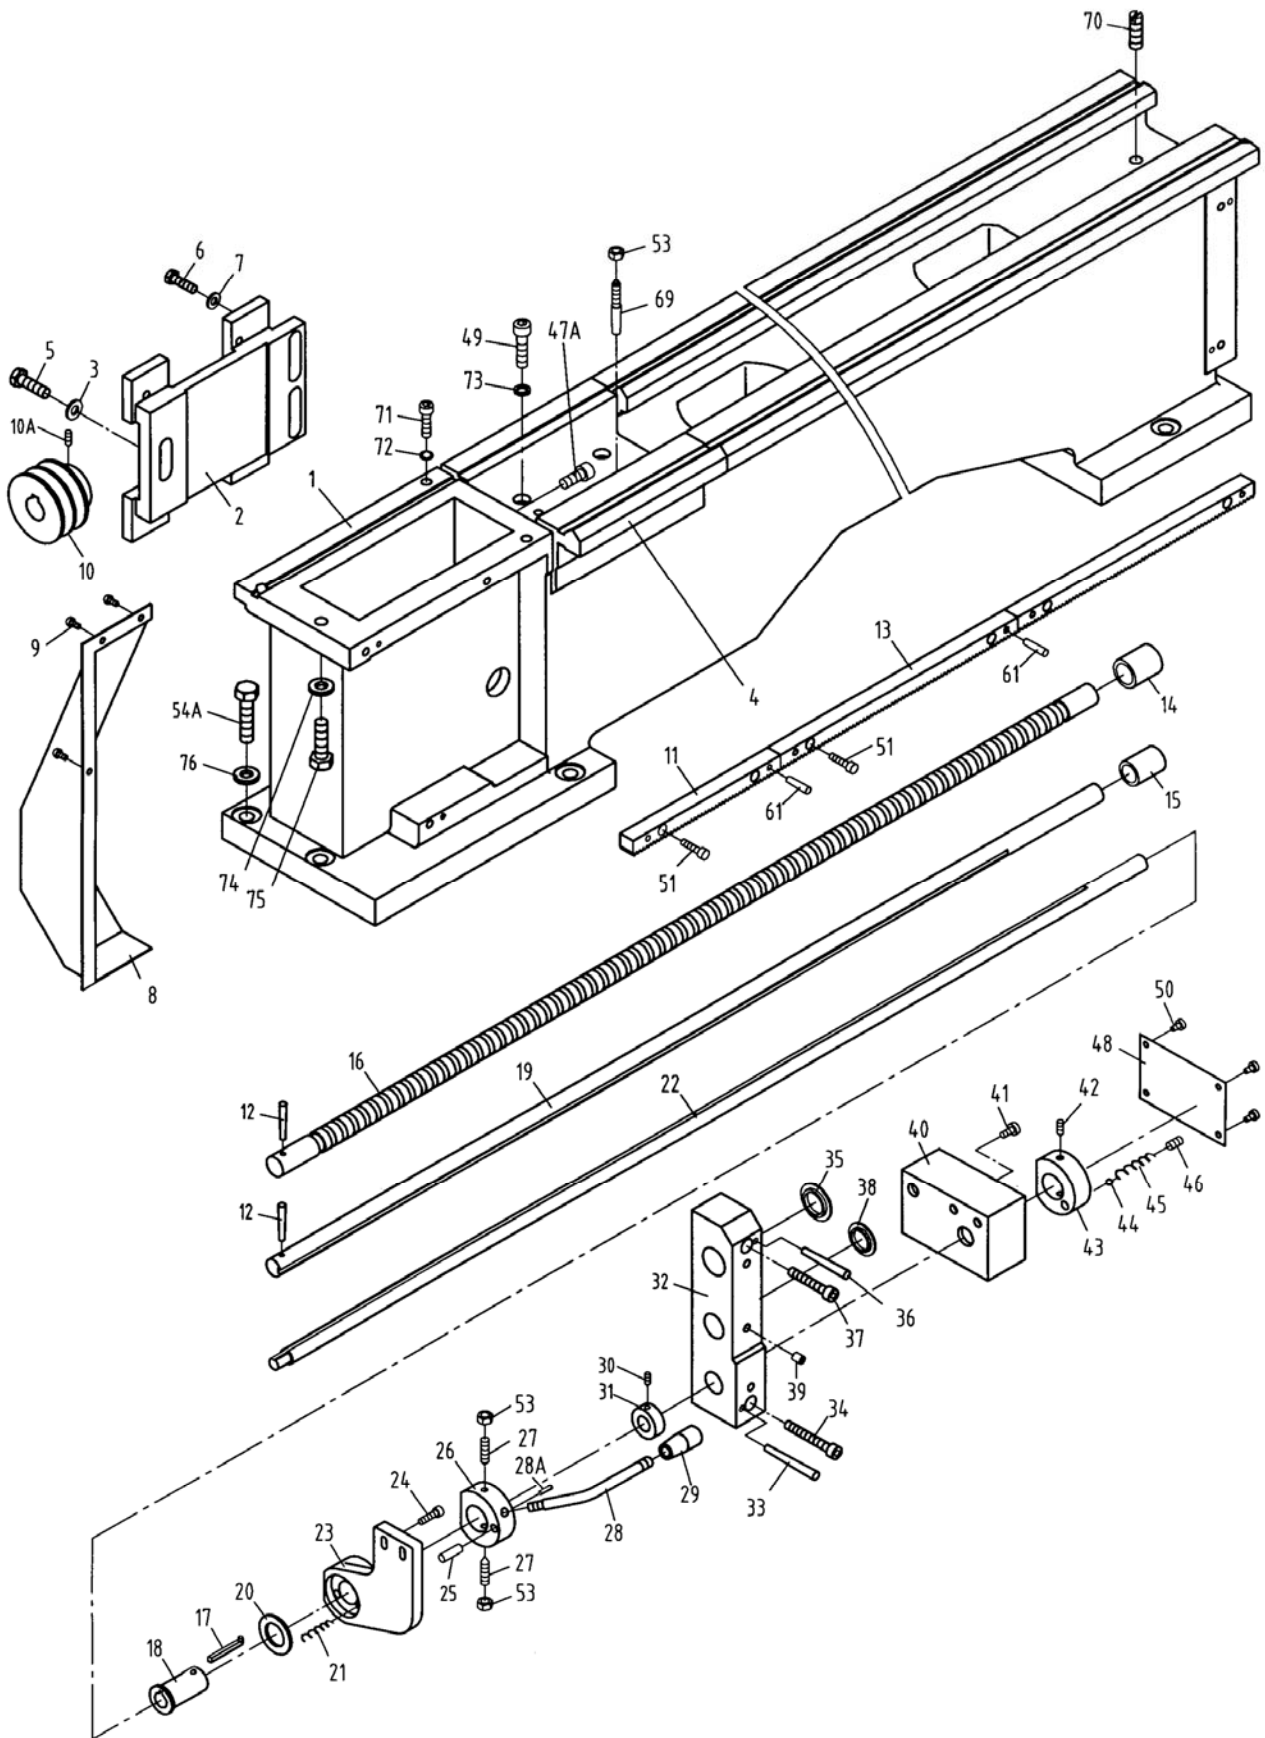

Bed Assembly I

Bed Assembly I

Index No.	Part No.	Description	Size	Qty.
1	GHB1340A-01101	Bed		1
2	01110	Motor Base		1
3	TS-1550071	Washer	M10	3
4	01102	Gap		1
5	TS-149105	Hex Cap Bolt	M10 x 35	3
6	TS-1490041	Hex Cap Bolt	M8 x 25	4
7	TS-1550061	Washer		4
8	GHB1340A-02703	End Cover		1
9	GHB1340A-9B	Screw	M5 x 8	3
10	01112	Pulley		1
10A	TS-1523041	Set Screw	M6 x 12	1
11	01203	Rack		1
13	01204-2	Rack		2
12	GHB1340A-12B	Pin	5 x 35	2
14	32A1105	Collar		1
15	32A1106	Collar		1
16	GHB1340A-1701	Lead Screw	GHB-1340A	1
	BDB1340A-1701	Lead Screw	BDB-1340A	1
17	321728	Key		1
18	321706	Collar		1
19	GHB1340A-1702	Feed Rod	GHB-1340A	1
	BDB1340A-1702	Feed Rod	BDB-1340A	1
20	01707	Brake Ring		1
21	GHB1340A-21B	Spring	1 x 7.5 x 25	3
22	GHB1340A-1703	Shaft	GHB-1340A	1
	BDB1340A-1703	Shaft	BDB-1340A	1
23	32A1103A	Bracket		1
24	TS-1503061	Hex Socket Cap Screw	M6 x 22	4
25	GHB1340A-25B	Pin	6 x 25	1
26	32A1710	Handle Hub		1
27	TS-1524061	Screw	M8 x 28	2
28	01710A	Handle		1
28A	GHB1340A-77	Pin	3 x 10	1
29	GHB1340A-29B	Knob	BM10 x 50	1
30	TS-1522031	Set Screw	M5 x 8	1
31	01708	Collar		1
32	32A1104A	Bracket		1
33	GHB1340A-33B	Pin	6 x 70	1
34	TS-1504131	Hex Socket Cap Screw	M8 x 65	1
35	32A1502	Plug		1
36	GHB1340A-36B	Pin	6 x 65	2
37	TS-1504121	Hex Socket Cap Screw	M8 x 60	2
38	32A1502	Plug		1
39	GHB1340A-39B	Oil Ball	8	3
40	32A1301	Switch Box		1
41	TS-1504041	Hex Socket Cap Screw	M8 x 20	4
42	TS-1523051	Screw	M6 x 16	1
43	32A1705	Bushing		1
44	SB-6MM	Steel Ball	6	1
45	GHB1340A-45B	Spring	1X5X22	1
46	TS-1524041	Screw	M8 x 16	1
47A	TS-1525021	Set Screw	M10 x 12	1
48	32A1504	Switch Box Cover		1