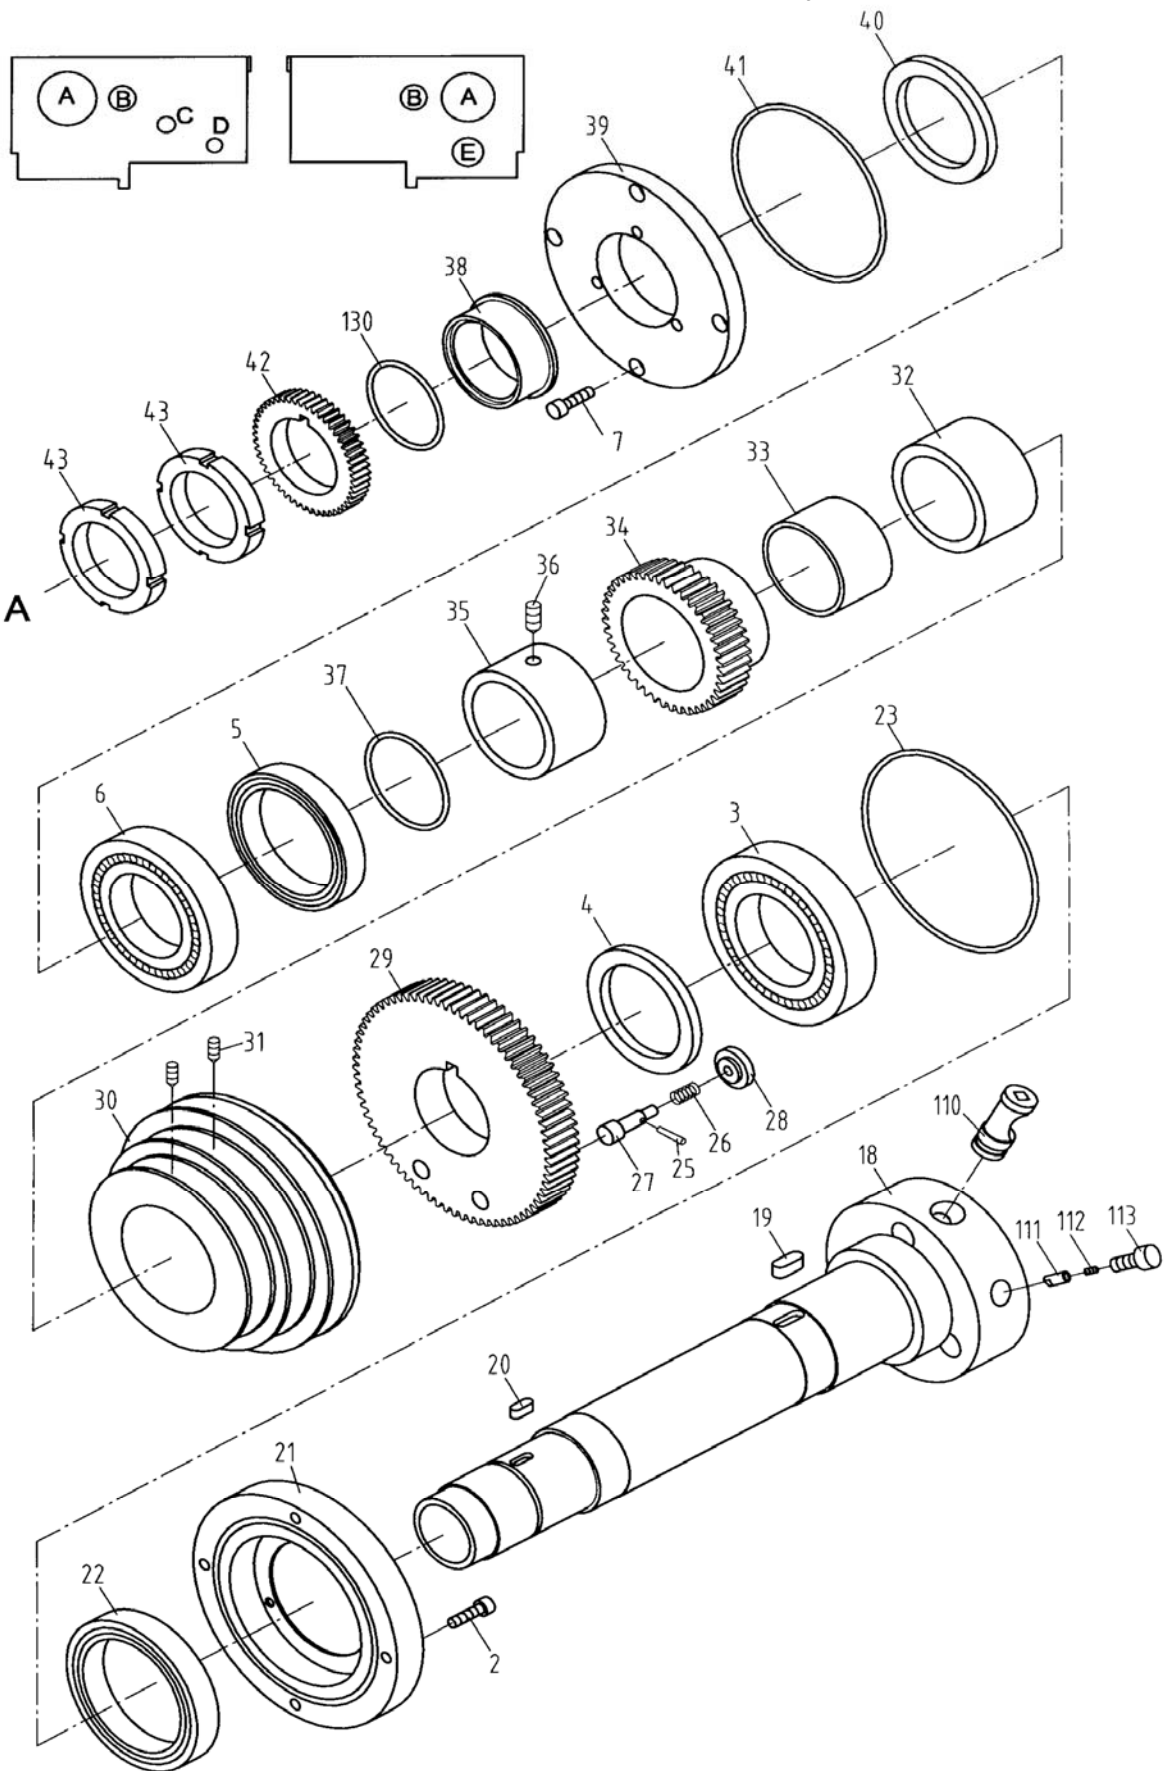

BDB-1340A Headstock Assembly II

BDB-1340A Headstock Assembly II

Index No.	Part No.	Description	Size	Qty.
2	TS-1503051	Hex Socket Cap Screw	M6 x 20	4
3	BB-30212	Taper Roller Bearing	60 x 110 x 22	1
4	BDB1340-H4	Oil Seal	PG60 x 80 x 12	1
5	OS-709012	Oil Seal	SG70 x 90 x 12	1
6	BB-30211	Taper Roller Bearing	55 x 100 x 21	1
7	TS-1503041	Hex Socket Cap Screw	M6 x 16	4
18	04701	Spindle	D1-4	1
19	BDB1340-H19	Key	8 x 7 x 18	1
20	BDB1340-H20	Key	6 x 6 x 16	1
21	04102	Bearing Cover (front)		1
22	BDB1340-H22	Oil Seal	75 x 100 x 12	1
23	BDB1340-H23	O-Ring	125 x 3.1	1
25	BDB1340-H25	Shaft Pin	3 x 18	1
26	BDB1340-H26	Spring	0.8 x 11 x 18	1
27	04703	Pin		1
28	04702	Nut		1
29	04117A	Gear	2m74T	1
30	04116	Pulley		1
31	TS-1523031	Set Screw	M6 x 10	2
32	04302	Bushing		1
33	04301	Bushing		1
34	04115	Gear	2m44T	1
35	04114	Spacer		1
36	TS-1524021	Set Screw	M8 x 6	1
37	BDB1340-H37	O-Ring	60 x 3.1	1
38	04112A	Spacer		1
39	04113	Bearing Cover (rear)		1
40	BDB1340-H40	Oil Seal	W60 x 80 x 8	1
41	BDB1340-H41	O-Ring	110 x 3.1	1
42	04713	Gear	1.5m50T	1
43	04743	Locking Nut		2
110	04729	Cam		3
111	04741	Pin		3
112	BDB1340-H112	Spring	0.6 x 4 x 16	3
113	TS-1504041	Hex Socket Cap Screw	M8 x 18	3
130	BDB1340-H130	O-Ring	55 x 3.1	1